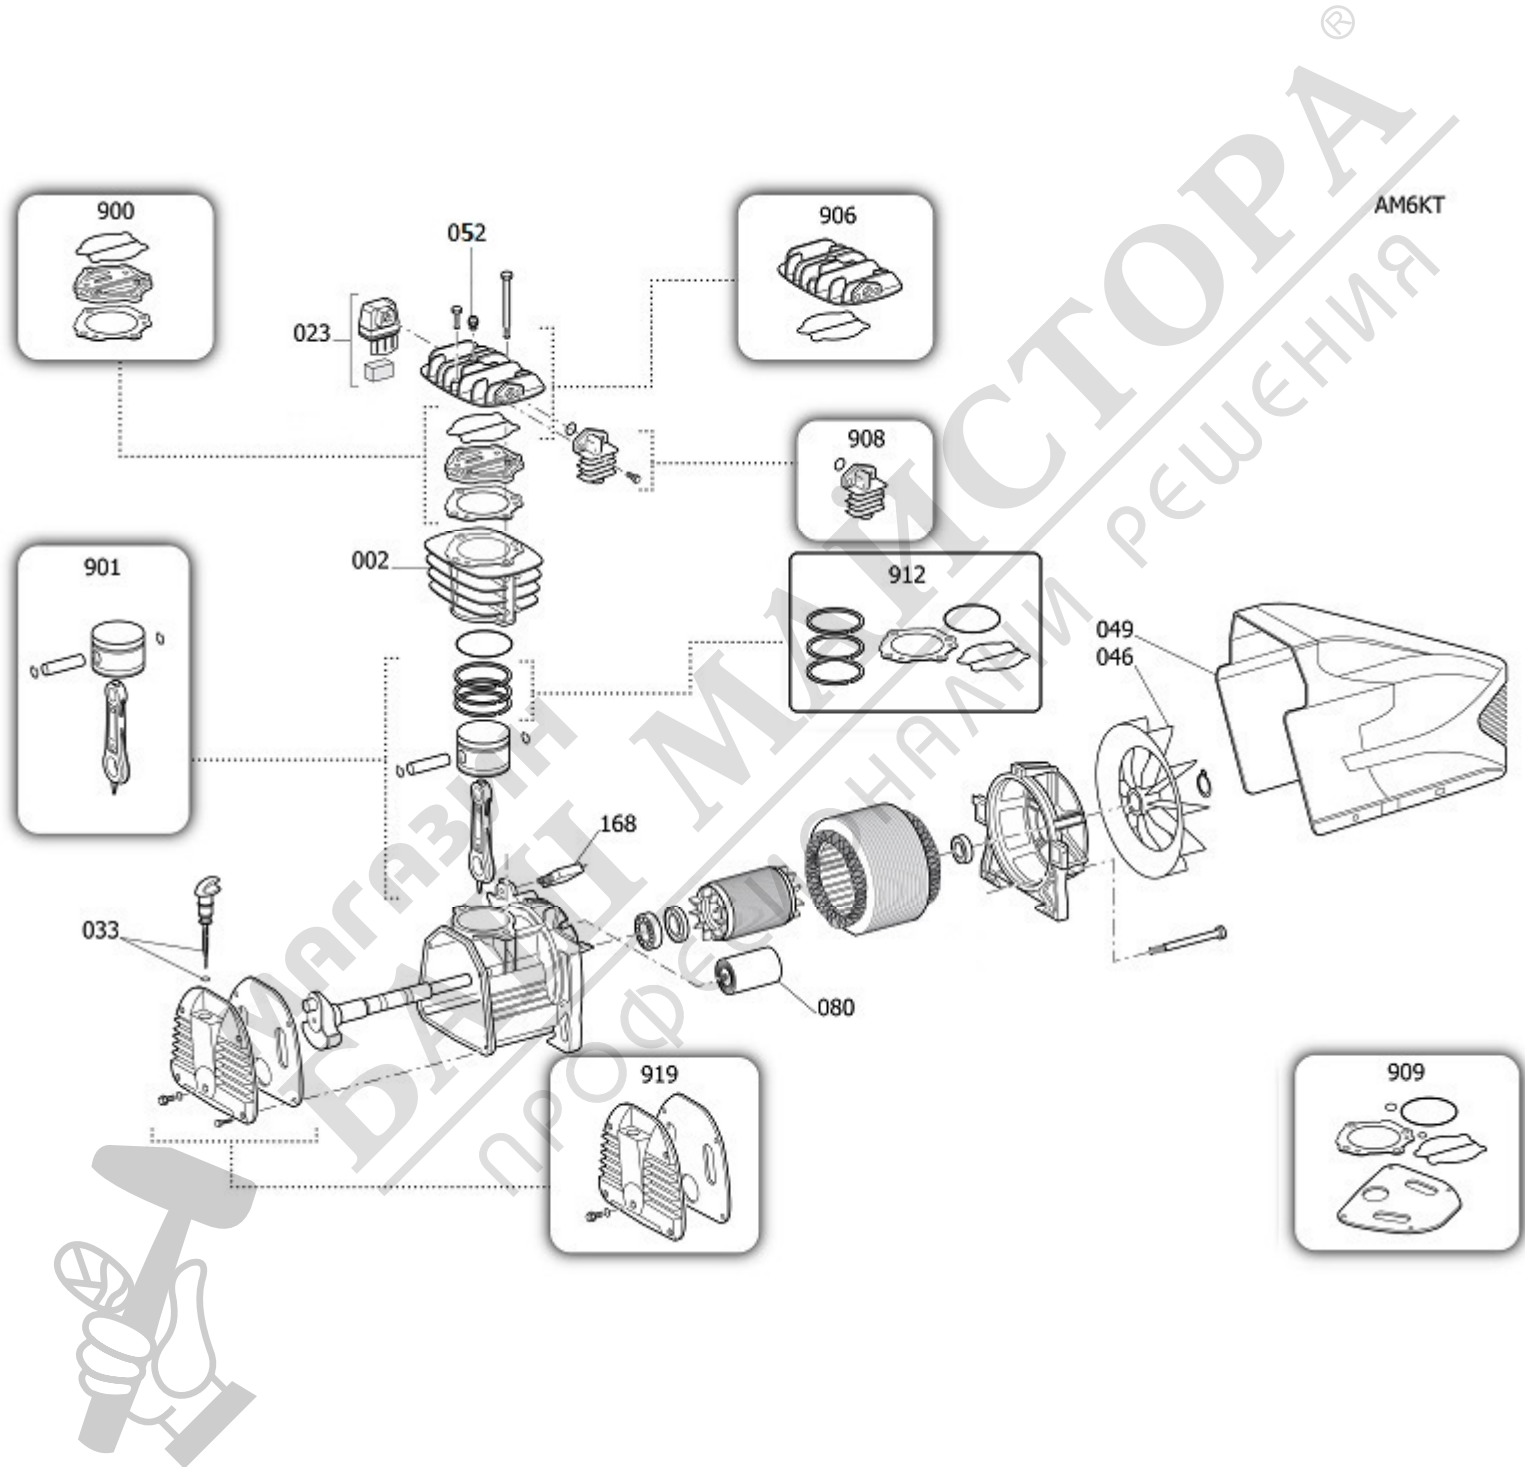

BFCDD

Pos	Component	MU	Multiplier
105	4101052	CHECK VALVE	PZ 1,0
106	9047087	LINE COCK	PZ 1,0
107	9047097	CONDENSATE DRAIN COCK	PZ 1,0
108	9051116	PRESSURE REDUCER	PZ 1,0
109	9052255	PRESSURE GAUGE	PZ 1,0
109	9052256	PRESSURE GAUGE	PZ 1,0
110	9049193	RELIEF VALVE	PZ 1,0
112	9050511	NIPPLE/ELBOW	PZ 1,0
116	9038001	PLUG	PZ 2,0
127	9270006	RILSAN PIPE 4/6 BLACK	MT 0,3
131	9063084ATL100	COMPLETE PRESSURE SWITCH	PZ 1,0
132	9065378	POWER CABLE	PZ 1,0
145	9043830	DELIVERY PIPE	PZ 1,0
200	FB0000A	BARE PUMP	PZ 1,0
300	9421141	WHEELS/FEET MOUNTING KIT	PZ 1,0

МАГАЗИН МАЙСТОР
 БАШ МАЙСТОР
 ПРОФЕСІОНАЛНИ РЕШЕННЯ

Pos	Component	MU	Multiplier
2	4105146 CYLINDER	PZ	1,0
23	9434M02 AIR FILTER ASSEMBLY	PZ	1,0
33	4105148 OIL PLUG	PZ	1,0
46	9038939 FAN	PZ	1,0
49	9069286 UPPER HOUSING	PZ	1,0
52	4101047 EXHAUST VALVE	PZ	1,0
80	9067023 CONDENSER	PZ	1,0
900	9434A34 MPK VALVE PLATE MK265-285	PZ	1,0
901	9434B34 MPK PISTON-CONROD MK285	PZ	1,0
906	9434G24 MPK HEAD MK147-215-265-285	PZ	1,0
908	9434E32 MPK AFTERCOOLER MK265-285	PZ	1,0
909	9434F33 MPK GASKETS MK265-285	PZ	1,0
912	9434C32 MPK PISTON RINGS MK285	PZ	1,0
919	9434L03 MPK CARTER COVER MK265-285	PZ	1,0