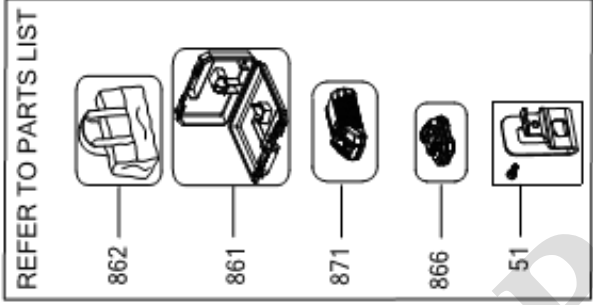

DCD1007NT CORDLESS DRILL 1

- NOTES:
- 1 TORQUE TO 18.0-19.0 Nm (159.3-168.2 IN-LBS.)
 - 2 TORQUE TO 1.2-1.6 Nm (10-14 IN-LBS.) HOUSINGS TO BE HELD FIRMLY TOGETHER WHEN DRIVING THESE SCREWS. THESE SCREWS TO BE DRIVEN BEFORE HOUSING SCREWS.
 - 3 TORQUE TO 0.6-0.8 Nm (5-7 IN-LBS.)
 - 4 TORQUE TO 0.3 ±0.1 Nm (2.7 ±0.9 IN-LBS.)
 - 5 TORQUE TO 0.9-1.13 Nm (8-10 IN-LBS.)
 - 6 TORQUE TO 1.85-2.09 Nm (16.4-18.5 IN-LBS.)
 - 7 TORQUE TO 1.13-1.35 Nm (10-11.95 IN-LBS.)

МАРЗІНГОВА ПРА

Parts List DCD1007NT CORDLESS DRILL 1

Item	Part Number	Qty	Part Description	General Description	Other Info	Repair Inst	Markets
1	NA568824	1	SCREW			No	XJ
2	N568902	1	WASHER			No	XJ
3	N765979	1	CHUCK			No	XJ
4	NA412325	1	END CAP			No	XJ
5	NA127592	3	SCREW	M3 X 0.5, T10		No	XJ
6	NA612313	1	SPINDLE SA	SA OUTPUT SPINDLE		No	XJ
7	N165352	2	DETENT			No	XJ
8	NA117275	1	CLUTCH			No	XJ
9	NA068412	2	SPRING			No	XJ
10	NA151270	1	PIN			No	XJ
11	NA473520	1	SPRING	SPRING, RATCHET SEPA		No	XJ
12	NA485646	1	RATCHET			No	XJ
13	NA378595	1	SPRING	SPRING, RETURN		No	XJ
14	NA033307	1	CAM			No	XJ
15	NA029259	1	PCB			No	XJ
16	330019-52	4	SCREW			No	XJ
17	330041-37	1	PIN	PIN, 2 X 11.435		No	XJ
18	NA166102	1	GEARCASE			No	XJ
19	NA418764	1	BEARING BALL			No	XJ
20	N118088	3	SCREW			No	XJ
21	NA381271	1	WASHER			No	XJ
22	NA380722	1	LOCKING RING			No	XJ
23	NA425678	1	ANVIL			No	XJ
24	N862801	1	O RING			No	XJ
25	NA380705	5	PIN			No	XJ
26	N866170	1	GEAR	OUTPUT RING GEAR		No	XJ
27	NA612307	1	GEAR	SA OUPUT STAGE		No	XJ
28	NA612298	1	GEAR SA	SA FIRST STAGE		No	XJ
29	NA612290	1	SWITCH SA			No	XJ
30	NA202421	1	COVER			No	XJ
31	N281559	3	SCREW			No	XJ
32	N920350	1	SHUTTER			No	XJ