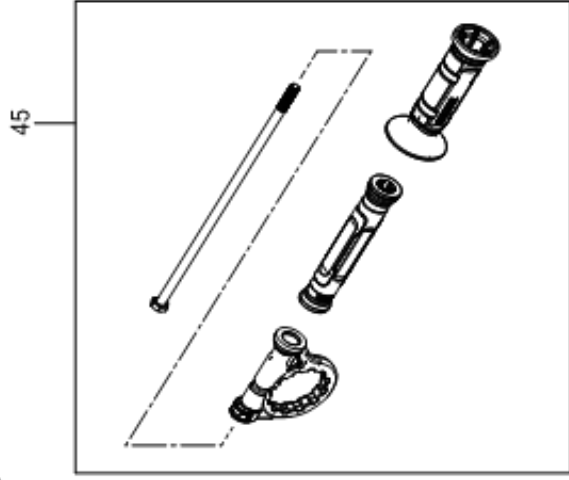

DCD1007NT CORDLESS DRILL 1

- NOTES:
- 1 TORQUE TO 18.0-19.0 Nm (159.3-168.2 IN-LBS.)
 - 2 TORQUE TO 1.2-1.6 Nm (10-14 IN-LBS.) HOUSINGS TO BE HELD FIRMLY TOGETHER WHEN DRIVING THESE SCREWS. THESE SCREWS TO BE DRIVEN BEFORE HOUSING SCREWS.
 - 3 TORQUE TO 0.6-0.8 Nm (5-7 IN-LBS.)
 - 4 TORQUE TO 0.3 ±0.1 Nm (2.7 ±0.9 IN-LBS.)
 - 5 TORQUE TO 0.9-1.13 Nm (8-10 IN-LBS.)
 - 6 TORQUE TO 1.85-2.09 Nm (16.4-18.5 IN-LBS.)
 - 7 TORQUE TO 1.13-1.35 Nm (10-11.95 IN-LBS.)

МАРЗІНГОВА ПРА

Parts List DCD1007NT CORDLESS DRILL 1

Item	Part Number	Qty	Part Description	General Description	Other Info	Repair Inst	Markets
1	NA568824	1	SCREW			No	XJ
2	N568902	1	WASHER			No	XJ
3	N765979	1	CHUCK			No	XJ
4	NA412325	1	END CAP			No	XJ
5	NA127592	3	SCREW	M3 X 0.5, T10		No	XJ
6	NA612313	1	SPINDLE SA	SA OUTPUT SPINDLE		No	XJ
7	N165352	2	DETENT			No	XJ
8	NA117275	1	CLUTCH			No	XJ
9	NA068412	2	SPRING			No	XJ
10	NA151270	1	PIN			No	XJ
11	NA473520	1	SPRING	SPRING, RATCHET SEPA		No	XJ
12	NA485646	1	RATCHET			No	XJ
13	NA378595	1	SPRING	SPRING, RETURN		No	XJ
14	NA033307	1	CAM			No	XJ
15	NA029259	1	PCB			No	XJ
16	330019-52	4	SCREW			No	XJ
17	330041-37	1	PIN	PIN, 2 X 11.435		No	XJ
18	NA166102	1	GEARCASE			No	XJ
19	NA418764	1	BEARING BALL			No	XJ
20	N118088	3	SCREW			No	XJ
21	NA381271	1	WASHER			No	XJ
22	NA380722	1	LOCKING RING			No	XJ
23	NA425678	1	ANVIL			No	XJ
24	N862801	1	O RING			No	XJ
25	NA380705	5	PIN			No	XJ
26	N866170	1	GEAR	OUTPUT RING GEAR		No	XJ
27	NA612307	1	GEAR	SA OUPUT STAGE		No	XJ
28	NA612298	1	GEAR SA	SA FIRST STAGE		No	XJ
29	NA612290	1	SWITCH SA			No	XJ
30	NA202421	1	COVER			No	XJ
31	N281559	3	SCREW			No	XJ
32	N920350	1	SHUTTER			No	XJ