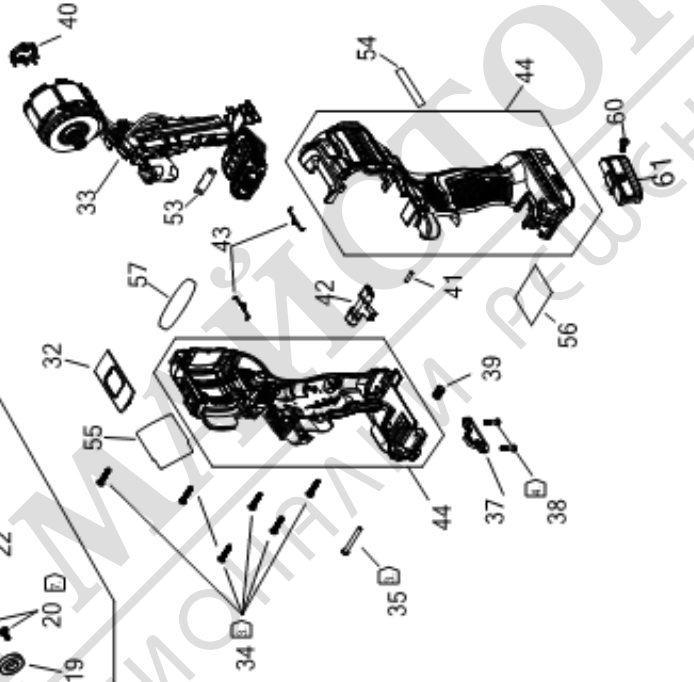

DCD1007NT CORDLESS DRILL 1

- NOTES:
- 1 TORQUE TO 18.0-19.0 Nm (159.3-168.2 IN-LBS.)
 - 2 TORQUE TO 1.2-1.6 Nm (10-14 IN-LBS.) HOUSINGS TO BE HELD FIRMLY TOGETHER WHEN DRIVING THESE SCREWS. THESE SCREWS TO BE DRIVEN BEFORE HOUSING SCREWS.
 - 3 TORQUE TO 0.6-0.8 Nm (5-7 IN-LBS.)
 - 4 TORQUE TO 0.3 ±0.1 Nm (2.7 ±0.9 IN-LBS.)
 - 5 TORQUE TO 0.9-1.13 Nm (8-10 IN-LBS.)
 - 6 TORQUE TO 1.85-2.09 Nm (16.4-18.5 IN-LBS.)
 - 7 TORQUE TO 1.13-1.35 Nm (10-11.95 IN-LBS.)

МАРЗІНГОВА ПРА

Parts List DCD1007NT CORDLESS DRILL 1

Item	Part Number	Qty	Part Description	General Description	Other Info	Repair Inst	Markets
1	NA568824	1	SCREW			No	XJ
2	N568902	1	WASHER			No	XJ
3	N765979	1	CHUCK			No	XJ
4	NA412325	1	END CAP			No	XJ
5	NA127592	3	SCREW	M3 X 0.5, T10		No	XJ
6	NA612313	1	SPINDLE SA	SA OUTPUT SPINDLE		No	XJ
7	N165352	2	DETENT			No	XJ
8	NA117275	1	CLUTCH			No	XJ
9	NA068412	2	SPRING			No	XJ
10	NA151270	1	PIN			No	XJ
11	NA473520	1	SPRING	SPRING, RATCHET SEPA		No	XJ
12	NA485646	1	RATCHET			No	XJ
13	NA378595	1	SPRING	SPRING, RETURN		No	XJ
14	NA033307	1	CAM			No	XJ
15	NA029259	1	PCB			No	XJ
16	330019-52	4	SCREW			No	XJ
17	330041-37	1	PIN	PIN, 2 X 11.435		No	XJ
18	NA166102	1	GEARCASE			No	XJ
19	NA418764	1	BEARING BALL			No	XJ
20	N118088	3	SCREW			No	XJ
21	NA381271	1	WASHER			No	XJ
22	NA380722	1	LOCKING RING			No	XJ
23	NA425678	1	ANVIL			No	XJ
24	N862801	1	O RING			No	XJ
25	NA380705	5	PIN			No	XJ
26	N866170	1	GEAR	OUTPUT RING GEAR		No	XJ
27	NA612307	1	GEAR	SA OUPUT STAGE		No	XJ
28	NA612298	1	GEAR SA	SA FIRST STAGE		No	XJ
29	NA612290	1	SWITCH SA			No	XJ
30	NA202421	1	COVER			No	XJ
31	N281559	3	SCREW			No	XJ
32	N920350	1	SHUTTER			No	XJ