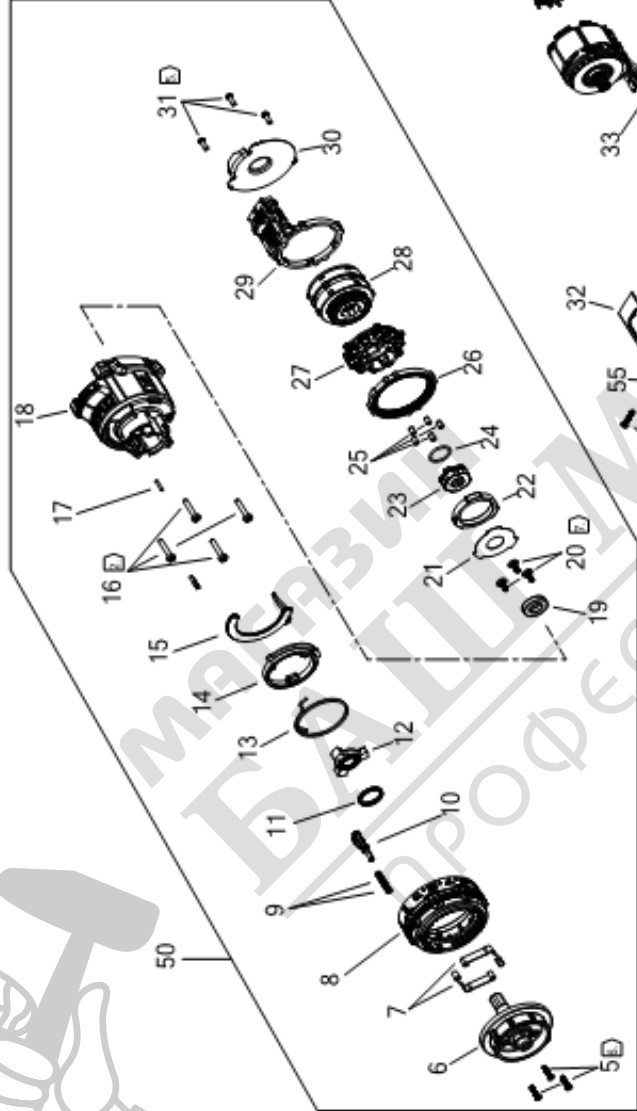

DCD1007NT CORDLESS DRILL 1

- NOTES:
- 1 TORQUE TO 18.0-19.0 Nm (159.3-168.2 IN-LBS.)
 - 2 TORQUE TO 1.2-1.6 Nm (10-14 IN-LBS.) HOUSINGS TO BE HELD FIRMLY TOGETHER WHEN DRIVING THESE SCREWS. THESE SCREWS TO BE DRIVEN BEFORE HOUSING SCREWS.
 - 3 TORQUE TO 0.6-0.8 Nm (5-7 IN-LBS.)
 - 4 TORQUE TO 0.3 ±0.1 Nm (2.7 ±0.9 IN-LBS.)
 - 5 TORQUE TO 0.9-1.13 Nm (8-10 IN-LBS.)
 - 6 TORQUE TO 1.85-2.09 Nm (16.4-18.5 IN-LBS.)
 - 7 TORQUE TO 1.13-1.35 Nm (10-11.95 IN-LBS.)

МАРЗІНГОВА ПРА

Parts List DCD1007NT CORDLESS DRILL 1

Item	Part Number	Qty	Part Description	General Description	Other Info	Repair Inst	Markets
1	NA568824	1	SCREW			No	XJ
2	N568902	1	WASHER			No	XJ
3	N765979	1	CHUCK			No	XJ
4	NA412325	1	END CAP			No	XJ
5	NA127592	3	SCREW	M3 X 0.5, T10		No	XJ
6	NA612313	1	SPINDLE SA	SA OUTPUT SPINDLE		No	XJ
7	N165352	2	DETENT			No	XJ
8	NA117275	1	CLUTCH			No	XJ
9	NA068412	2	SPRING			No	XJ
10	NA151270	1	PIN			No	XJ
11	NA473520	1	SPRING	SPRING, RATCHET SEPA		No	XJ
12	NA485646	1	RATCHET			No	XJ
13	NA378595	1	SPRING	SPRING, RETURN		No	XJ
14	NA033307	1	CAM			No	XJ
15	NA029259	1	PCB			No	XJ
16	330019-52	4	SCREW			No	XJ
17	330041-37	1	PIN	PIN, 2 X 11.435		No	XJ
18	NA166102	1	GEARCASE			No	XJ
19	NA418764	1	BEARING BALL			No	XJ
20	N118088	3	SCREW			No	XJ
21	NA381271	1	WASHER			No	XJ
22	NA380722	1	LOCKING RING			No	XJ
23	NA425678	1	ANVIL			No	XJ
24	N862801	1	O RING			No	XJ
25	NA380705	5	PIN			No	XJ
26	N866170	1	GEAR	OUTPUT RING GEAR		No	XJ
27	NA612307	1	GEAR	SA OUPUT STAGE		No	XJ
28	NA612298	1	GEAR SA	SA FIRST STAGE		No	XJ
29	NA612290	1	SWITCH SA			No	XJ
30	NA202421	1	COVER			No	XJ
31	N281559	3	SCREW			No	XJ
32	N920350	1	SHUTTER			No	XJ