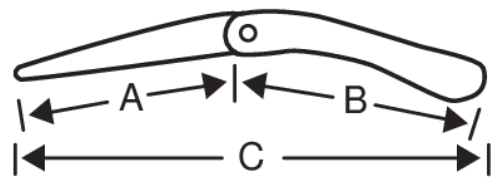

BAHCO

396-HP

Foldable Pruning Saws with Dual-Component Handle for Hard/Dry Wood Cutting

PRODUCT DETAILS

- With special patented XT7 teething for a fast cut in hard or dry wood
- Multipurpose saw with hardpoint teeth, performing well in living wood
- Strong two-component plastic handle with comfortable grip
- Safety lock both in opened and closed position
- Replacement blade available

Follow the Fish!

PRODUCT ATTRIBUTES

Product	A	A		B	B	C	C		
396-HP	190 mm	7-1/2 in	7	127 mm	5 in	317 mm	12.48 in	200 g	7.1 oz

МАГАЗИН МАЙСТОРА®
 БАШ ПРОФЕСИОНАЛНИ РЕШЕНИЯ

Follow the Fish!