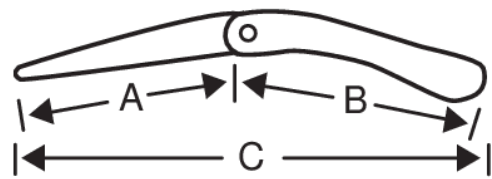

396-JT

Foldable Pruning Saws with Dual-Component Handle for Winter Pruning

PRODUCT DETAILS

- Designed for occasional use in vineyards and orchards
- JT teething for pruning living wood in winter with a fast and clean cut
- Fast, clean cutting in soft or green wood with Japanese teething
- Strong two-component plastic handle with comfortable grip
- Safety lock in both open and closed position
- Replacement blade available

Follow the Fish!

PRODUCT ATTRIBUTES

Product	A	A		B	B	C	C		
396-JT	190 mm	7-1/2 in	7	126 mm	4.96 in	316 mm	12.44 in	200 g	7.1 oz

МАГАЗИН
БАШ МАЙСТОРА[®]
 ПРОФЕСИОНАЛНИ РЕШЕНИЯ

Follow the Fish!