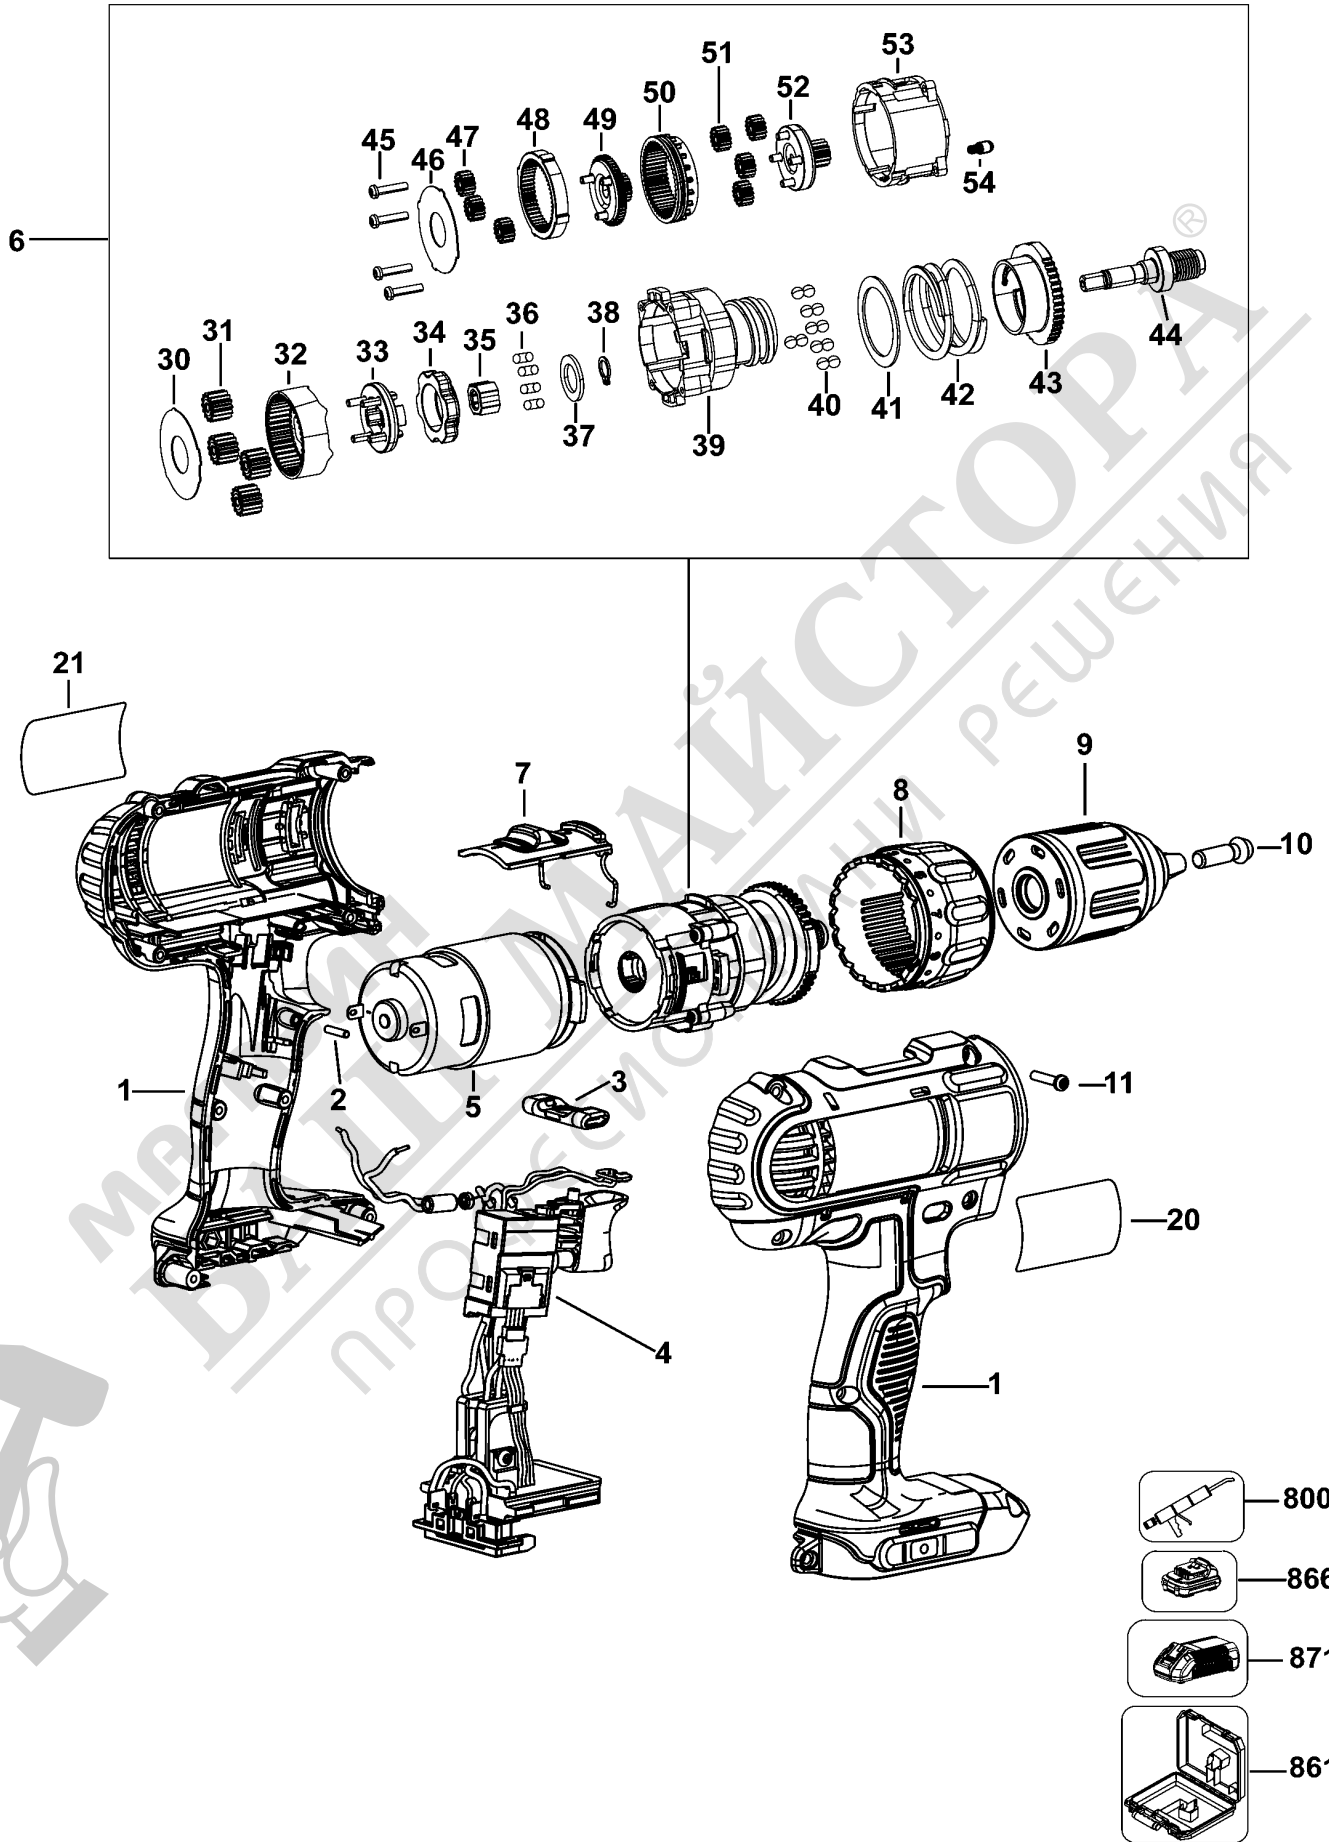

DCD771

C'LESS DRILL/DRIVER 1

Parts List DCD771 C'LESS DRILL/DRIVER 1

Item	Part Number	Qty	Part Description	General Description	Other Info	Repair Inst	Markets
1	N295081	1	CLAMSHELL SET			No	
2	N071836	1	ROLL PIN			No	
3	N151983	1	ACTUATOR FWD/REV			No	
4	N335379	1	SWITCH SA			No	XE
5	N362741	1	MOTOR SA			No [Ⓜ]	
6	N279940	1	TRANSMISSION SA			No	
7	N153906	1	SELECTOR SA			No	
8	N207252	1	COLLAR			No	
9	N472497	1	CHUCK			No	
10	N092854	1	SCREW	LH THD 1/4 -28		No	
11	682211-00	8	SCREW			No	
20	N320859	1	RATING PLATE	XE		No	XE
21	N309544	1	BRAND LABEL			No	
30	N225459	1	PLATE			No	
31	N215913	4	GEAR			No	
32	N215912	1	GEAR			No	
33	N362740	1	CARRIER	3RD RED		No	
34	N209232	1	LOCKING RING			No	
35	N218992	1	ANVIL			No	
36	N236379	4	PIN			No	
37	N223513	1	WASHER			No	
38	N034090	1	RETAINER	8MM		No	
39	N376647	1	HOUSING SA			No	
40	386690-00	12	BALL			No	
41	N256699	1	WASHER			No	
42	N210954	1	SPRING			No	
43	N203616	1	SELECTOR			No	
44	N376648	1	SPINDLE SA			No	
45	N317559	4	SCREW			No	
46	N225458	1	PLATE			No	
47	N215916	3	GEAR			No	
48	N215917	1	GEAR			No	
49	N362719	1	CARRIER	1ST RED		No	

Parts List DCD771 C'LESS DRILL/DRIVER 1

Item	Part Number	Qty	Part Description	General Description	Other Info	Repair Inst	Markets
50	N256760	1	GEAR			No	
51	N215916	4	GEAR			No	
52	N362739	1	CARRIER	2ND RED		No	
53	N218316	1	HOUSING			No	
54	326467-00	1	DETENT			No [Ⓜ]	
861	N237399	1	KITBOX			No	
866	N379112	1	BATTERY 18V - 1.3AH	DCB185-XE	DCD771C2	No	XE
866	N123282	1	BATTERY 18V - 1.5AH - 27WH	Li-Ion - DCB181-XJ	DCD771S2	No	XE
871	N385686	1	CHARGER 10.8V - 18V	DCB107-XE - 1.25A		No	XE