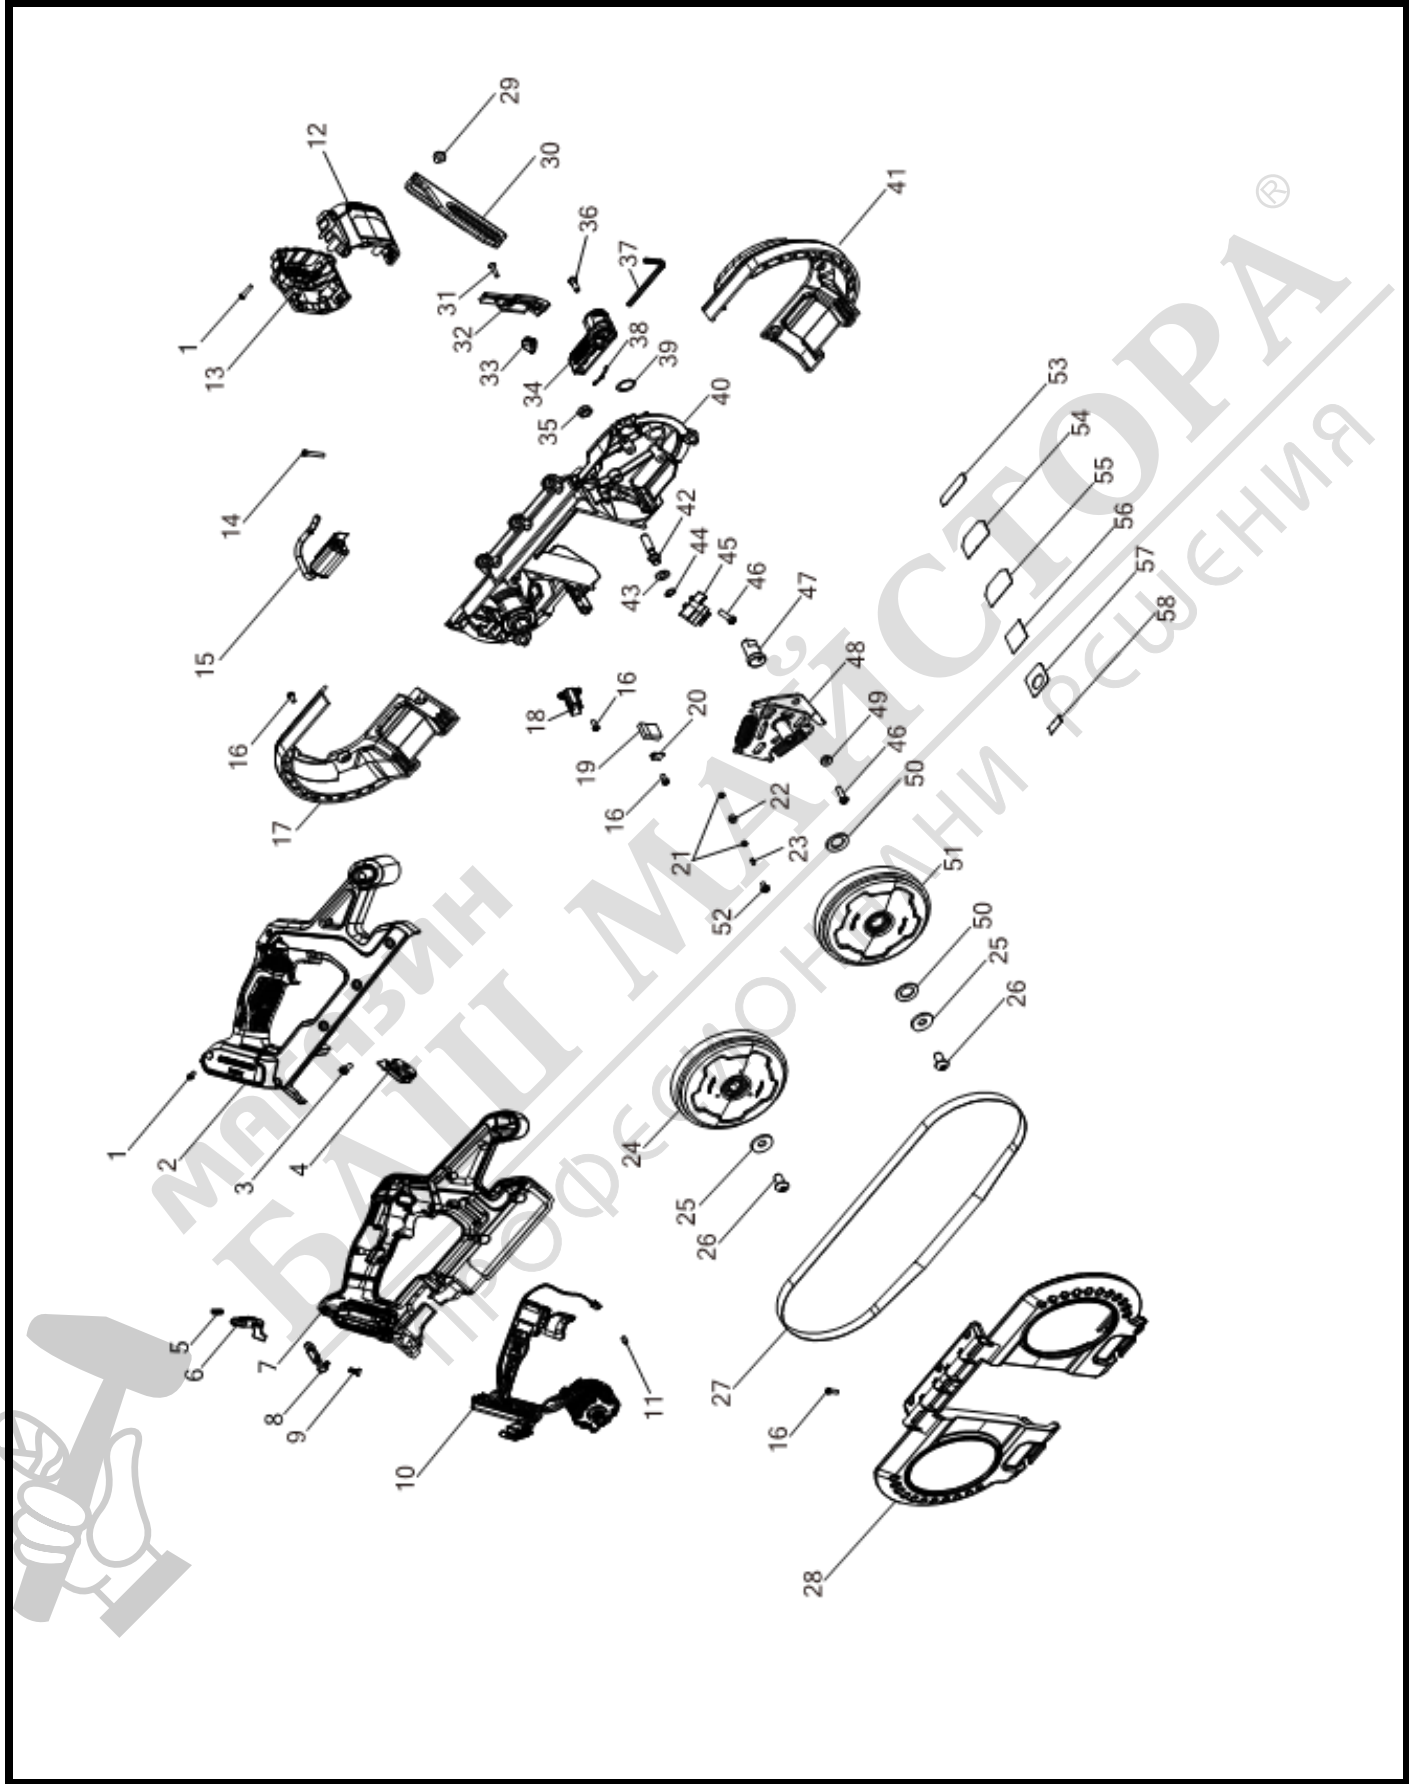

DCS378N BANDSAW 1

Parts List DCS378N BANDSAW 1

Item	Part Number	Qty	Part Description	General Description	Other Info	Repair Inst	Markets
1	NA129036	16	SCREW			No	XJ
2	N895728	1	HANDLE FRAME KIT			No	XJ
3	NA129038	3	SCREW			No	XJ
4	NA004342	1	DIAL PLATE			No	XJ
5	N824141	1	SPRING			No	XJ
6	N906567	1	BUTTON LOCK-OFF			No	XJ
7	N895727	1	HANDLE SA			No	XJ
8	N791558	1	COVER			No	XJ
9	NA002538	1	SPRING SA			No	XJ
10	NA337125	1	MOTOR & SWITCH SA			No	XJ
11	N186764	4	RUBBER PAD			No	XJ
12	N895729	1	MOTOR HOUSING SA			No	XJ
13	N895730	1	MOTOR HOUSING SA			No	XJ
14	NA129083	2	SCREW			No	XJ
15	NA121892	1	HOOK SA			No	XJ
16	NA129033	12	SCREW			No	XJ
17	N895734	1	COVER			No	XJ
18	NA209363	1	BRUSH KIT			No	XJ
19	N825617	1	BRUSH			No	XJ
20	NA121120	1	BRUSH COVER			No	XJ
21	N270283	4	WASHER THRUST			No	XJ
22	NA121114	1	BLADE			No	XJ
23	N270281	2	DOWEL			No	XJ
24	NA068638	1	WHEEL			No	XJ
25	N271624	2	WASHER			No	XJ
26	NA001022	2	SCREW			No	XJ
27	NA158662	1	BLADE			No	XJ
28	NA127487	1	COVER			No	XJ
29	NA121109	2	SCREW			No	XJ
30	NA111129	1	FENCE			No	XJ
31	NA121115	5	SCREW			No	XJ
32	NA108142	1	COVER			No	XJ

Parts List DCS378N BANDSAW 1

Item	Part Number	Qty	Part Description	General Description	Other Info	Repair Inst	Markets
33	NA324735	1	LED			No	XJ
34	N900949	1	LEVER			No	XJ
35	NA120965	1	NUT			No [®]	XJ
36	NA363252	1	SCREW			No	XJ
37	NA130633	1	WRENCH			No	XJ
38	N087259	1	DETENT			No	XJ
39	NA121111	1	WASHER			No	XJ
40	NA103211	1	BASE SA			No	XJ
41	NA109655	1	COVER			No	XJ
42	NA120963	1	SCREW			No	XJ
43	NA120966	1	WASHER			No	XJ
44	NA120968	1	RING			No	XJ
45	NA121118	2	BEARING HOLDER			No	XJ
46	NA121106	7	SCREW			No	XJ
47	NA120988	1	SHAFT			No	XJ
48	NA120991	1	PLATE			No	XJ
49	NA120971	3	BUSHING			No	XJ
50	NA121108	2	WASHER			No	XJ
51	NA068648	1	WHEEL SA			No	XJ
52	NA359501	2	SCREW			No	XJ
53	NA215916	1	LABEL			No	XJ
54	NA215589	1	RATING LABEL			No	XJ
55	NA215596	1	WARNING LABEL			No	XJ
56	NA215593	1	LABEL			No	XJ
57	NA215600	1	LABEL			No	XJ
58	NA215598	1	LABEL			No	XJ