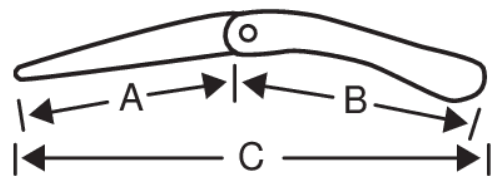

396-JS

Foldable Pruning Saws with Dual-Component Handle for Green Branches Cutting

PRODUCT DETAILS

- With JS teething designed for fruit growing, wine growing and landscaping
- Blade with hardpoint teeth and extra wide gullet for faster cutting in thicker green branches
- Fast, aggressive cutting of thicker green wood with the JS teething
- Strong two-component plastic handle with comfortable grip
- Safety lock both in opened and closed position
- Replacement blade available

Follow the Fish!

PRODUCT ATTRIBUTES

| Product | A | A |  | B | B | C | C |  |  |
|---------------|----------|----------|---|----------|----------|----------|----------|---|---|
| 396-JS | 190 mm | 7-1/2 in | 5 | 125 mm | 4.92 in | 315 mm | 12.4 in | 200 g | 7.1 oz |