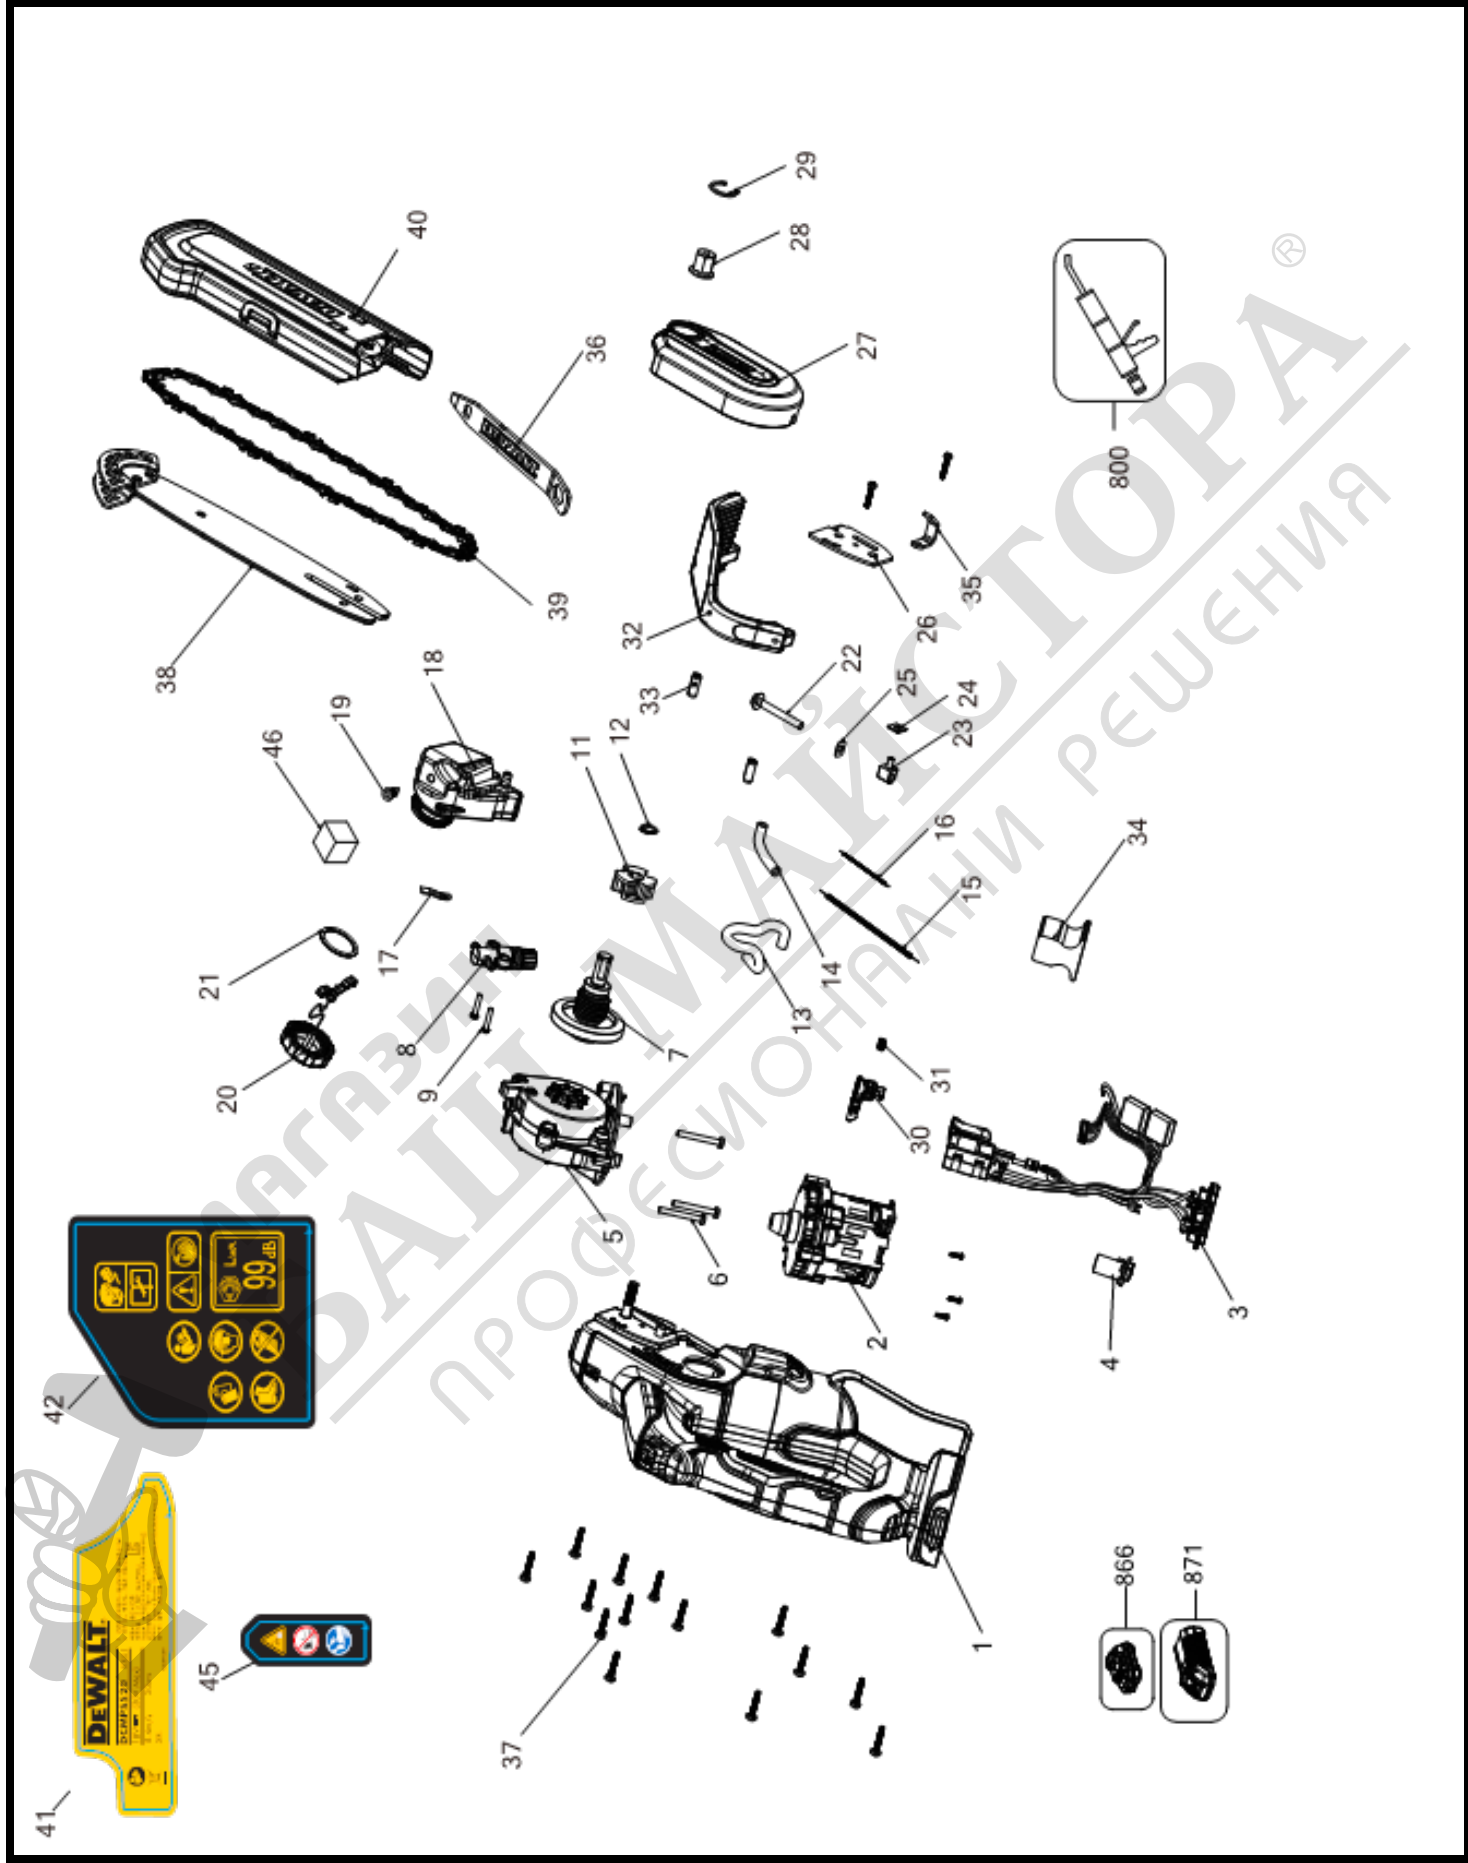

DCMPS520P1 PRUNER 1

Parts List DCMPS520P1 PRUNER 1

Item	Part Number	Qty	Part Description	General Description	Other Info	Repair Inst	Markets
1	NA034334	1	HOUSING SA			No	QW
2	NA228364	1	MOTOR SA			No	QW
3	NA119741	1	WIRE HARNESS			No	QW
4	NA148823	1	BOARD			No	QW
5	NA228360	1	GEARCASE SA			No	QW
6	330019-06	3	SCREW			No	QW
7	NA073703	1	OUTPUT SHAFT SA			No	QW
8	NA255342	1	PUMP SA			No	QW
9	N377990	2	SCREW			No	QW
11	90585879	1	SPROCKET			No	QW
12	624521-00	1	LOCKING RING			No	QW
13	NA116995	1	TUBE OIL			No	QW
14	NA116993	1	TUBE OIL			No	QW
15	NA152569	1	SPRING			No	QW
16	NA152570	1	SPRING			No	QW
17	90157834	1	SUPPORT			No	QW
18	NA089169	1	TANK			No	QW
19	90618295	1	VALVE			No	QW
20	N615366	1	CAP SA			No	QW
21	N654901	1	O RING			No	QW
22	N601071	1	SCREW			No	QW
23	N597160	1	CLAMP			No	QW
24	N625741	1	CLAMP			No	QW
25	90519433	1	WASHER			No	QW
26	NA086154	1	MOUNT			No	QW
27	NA123772	1	COVER			No	QW
28	NA086160	1	NUT			No	QW
29	NA128407	1	RING			No	QW
30	NA035025	1	BUTTON LOCK-OFF			No	QW
31	NA157791	1	SPRING			No	QW
32	NA133203	1	GUARD			No	QW
33	NA134030	2	PIN			No	QW

Parts List DCMPS520P1 PRUNER 1

Item	Part Number	Qty	Part Description	General Description	Other Info	Repair Inst	Markets
34	NA120734	1	COUNTERWEIGHT			No	QW
35	NA123777	1	BRACKET			No	QW
36	N856669	1	WRENCH			No [®]	QW
37	330019-04	14	SCREW			No	QW
38	NA411858	1	BAR SA			No	QW
39	N911620	1	CHAIN			No	QW
40	NA135027	1	SHEATH			No	QW
41	NA337836	1	RATING LABEL			No	QW
42	NA337839	1	WARNING LABEL			No	QW
45	NA130375	1	WARNING LABEL			No	QW
46	NA228557	1	FOAM			No	QW
800	583534-00	1	GREASE	50 GRAMS - NYE RHEOL		No	QW
866	N394624	1	BATTERY 18V - 5.0AH - 90WH			No	QW
871	NA007573	1	CHARGER 18V	DCB1104-QW		No	QW