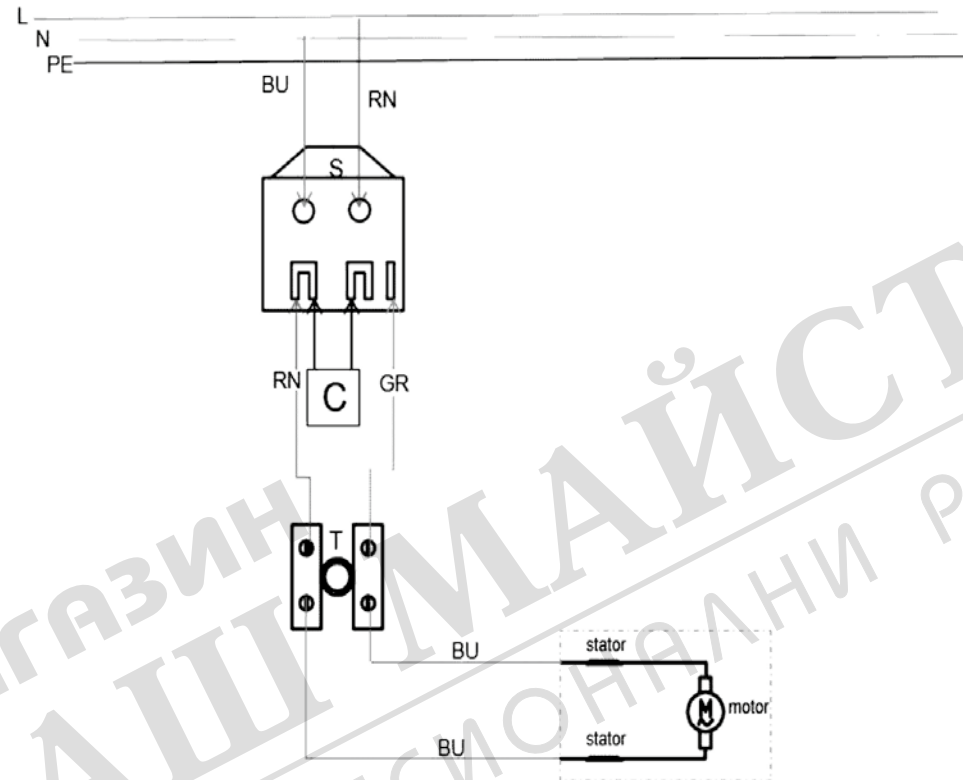

AB.	COLOUR OF STANDS
BU	BLUE
RN	BROWN
GR	GREY

AB.	MEANING OF THE SYMBOLS
C	CAPACITANCE
S	SWITCH
T	TERMINALS