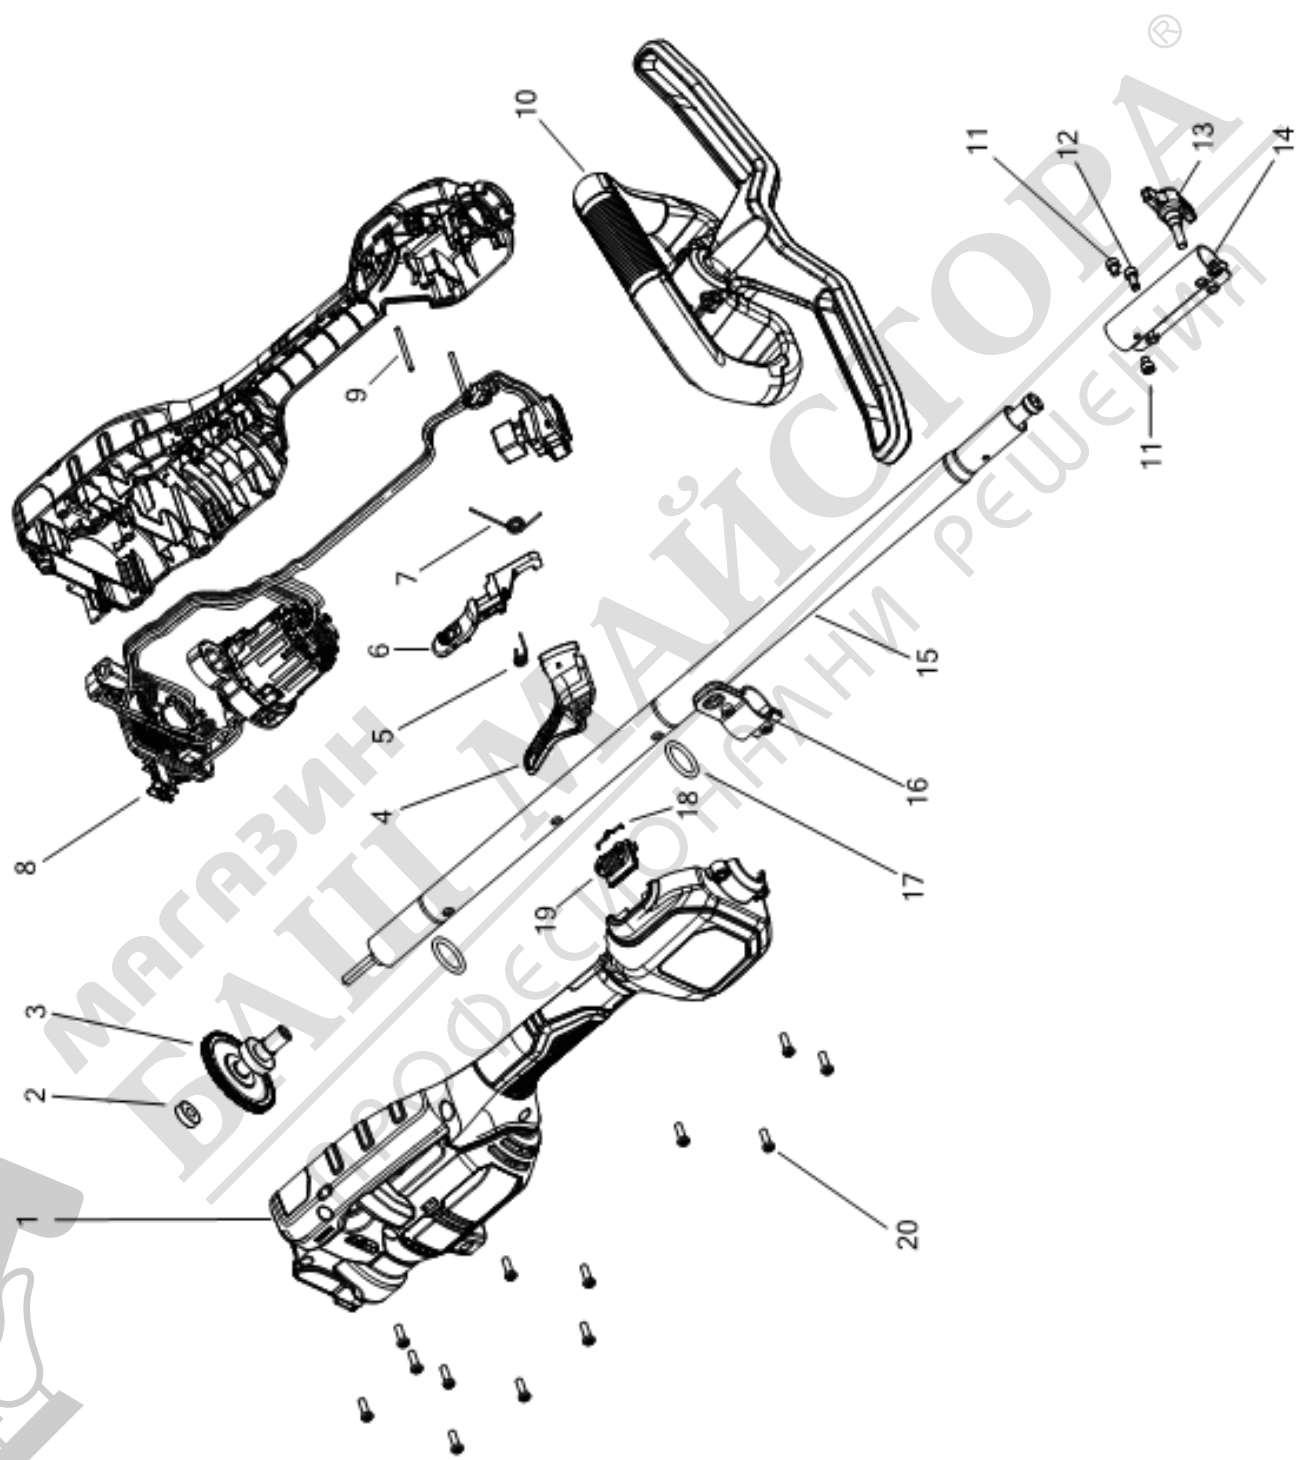

DCMAS5713N GARDEN WORKER 1

Parts List DCMAS5713N GARDEN WORKER 1

Item	Part Number	Qty	Part Description	General Description	Other Info	Repair Inst	Markets
1	N888907	1	CLAMSHELL SET			No	XJ
2	606290-01	1	BEARING			No	XJ
3	N865394	1	GEAR			No	XJ
4	N876245	1	TRIGGER			No	XJ
5	90602633	1	SPRING			No	XJ
6	90623756	1	ACTUATOR			No	XJ
7	N769089	1	SPRING			No	XJ
8	NA048506	1	MOTOR & SWITCHBOX SA			No	XJ
9	90608942	2	PIN			No	XJ
10	N851573	1	HANDLE SA			No	XJ
11	N769035	2	SCREW			No	XJ
12	N454259	1	SCREW			No	XJ
13	N889867	1	KNOB			No	XJ
14	N785058	1	CONNECTOR			No	XJ
15	N788014	1	POLE PIECE			No	XJ
16	NA000216	1	MOUNT			No	XJ
17	90602632	2	RUBBER			No	XJ
18	N014681	1	LEAF SPRING			No	XJ
19	90602320	1	ACTUATOR			No	XJ
20	330019-12	13	SCREW			No	XJ
800	N921863	1	STRAP			No	XJ