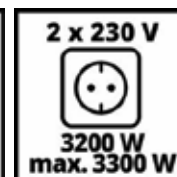

Einhell

EXPERT

Power Generator (Petrol)

TE-IG 3500

Item No.: 4152620

Ident No.: 21011

Bar Code: 4006825660357

The Einhell generator (petrol) TE-IG 3500 can supply power at any location. At the heart of the generator is a powerful, rugged and low-emission 4-stroke drive motor. This enables a continuous output of 3,200 W and a peak output of 3300 W at 230V. Power without voltage peaks is assured by inverter technology. Two 230 V/50 Hz socket-outlets, two USB socket-outlets and one 12 V socket-outlet are available for connections. Getting started is straightforward and effortless with the E-Start function. Operation is quiet thanks to the enclosed design. Safety features include an overload cut-out and a low-oil cut-out. Easy and flexible transport results from the trolley design. This generator runs on petrol.

Technical Data

- Type of generator	Synchronous
- Frequency	50 Hz
- Continuous power at 12 V DC	100 W
- Continuous power (S1) at 230 V	3200 W
- Power (S2 S2time) at 230 V	3300 W 5 min
- Nominal current at 12 V DC	8.3 A
- Nominal current at 230 V	13.9 A
- 12 V DC connection	1 Pieces
- 230 V socket	2 Pieces
- Engine	four-stroke, air cooled
- Number of cylinders	1 Pieces
- Engine displacement	212 cm ³
- Engine speed	3600 min ⁻¹
- Max. engine power	4.3 kW
- Fuel	Petrol (unleaded) / E10
- Capacity of fuel tank	8.3 L
- Running time with 2/3 load	6.5 h
- Sound power level LWA	90 dB (A)