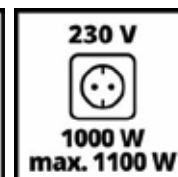

Logistic Data

- Product weight	20.6 kg
- Gross weight single packaging	22.7 kg
- Dimensions single packaging	405 x 395 x 450 mm
- Pieces per export carton	1 Pieces
- Gross weight export carton	22.3 kg
- Dimensions export carton	410 x 395 x 455 mm
- Container quantity (20"/40"/40"HC)	350 | 750