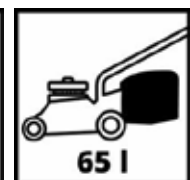

Einhell

CLASSIC

Petrol Lawn Mower

GC-PM 46/3

Item No.: 3407540

Ident No.: 21011

Bar Code: 4006825662436

The GC-PM 46/3 petrol lawn mower is a robust, efficient and reliable helper for the mowing of large lawns. Its one-cylinder four-stroke engine generates a high torque. There is a central nine-level cutting height adjustment facility for easy and very exact adjustment to the required cutting height. The folding, long handle is height-adjustable for good adaptation to the user's size while also allowing the lawn mower to be stored away in minimum space.

Features & Benefits

- 4-stroke engine with 1 cylinder
- Central cutting height adjustment, 9 levels
- Ergonomic folding handle
- Height-adjustable long handle
- Attractive, powder-coated sheet steel housing
- Hard-wearing large-capacity textile grass bag + level indicator
- Handle with starter cable
- Recommended for lawn areas up to 1,200 m²

Technical Data

- Engine four-stroke, air cooled
- Engine displacement 132 cm³
- Power 2 kW
- Working speed 2900 min⁻¹
- Capacity of fuel tank 0.9 L
- Cutting width 46 cm
- Cutting height adjustment 9 | 25 mm - 80 mm | central
- Capacity of catch bag 65 L
- Wheel diameter front 177.8 mm
- Wheel diameter rear 204 mm

Logistic Data

- Product weight 23.5 kg
- Gross weight single packaging 26.5 kg
- Dimensions single packaging 770 x 530 x 430 mm
- Pieces per export carton 1 Pieces
- Dimensions export carton 770 x 530 x 430 mm
- Container quantity (20"/40"/40"HC) 145 | 300 | 360