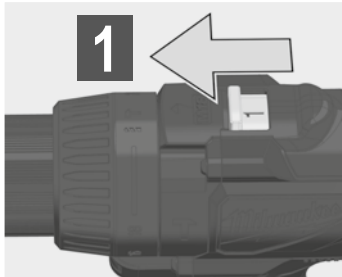

Remove the battery pack before starting any work on the machine.

78-100 %

55-77 %

33-54 %

10-32 %

< 10 %

START

STOP