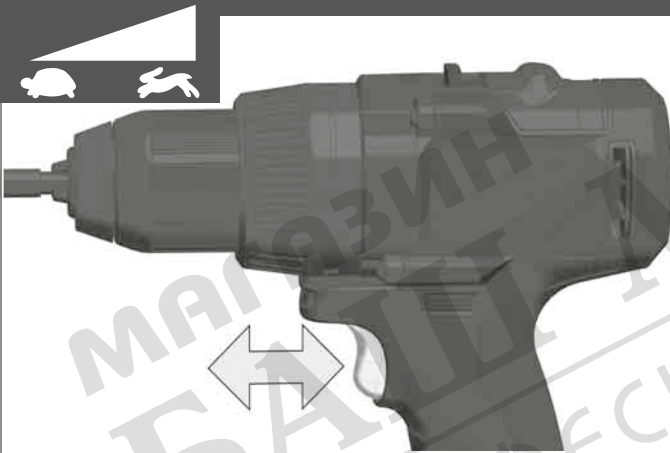

Remove the battery pack before starting any work on the machine.

78-100 %

55-77 %

33-54 %

10-32 %

< 10 %

START

STOP