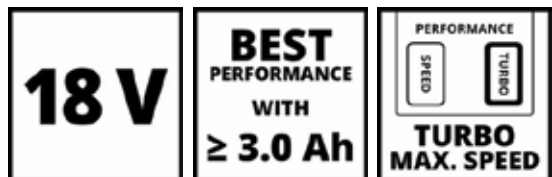

Logistic Data

- Product weight 2.15 kg
- Gross weight single packaging 3.62 kg
- Dimensions single packaging 495 x 230 x 275 mm
- Pieces per export carton 4 Pieces
- Gross weight export carton 15.67 kg
- Dimensions export carton 520 x 480 x 570 mm
- Container quantity (20"/40"/40"HC) 752 | 1536 | 1920