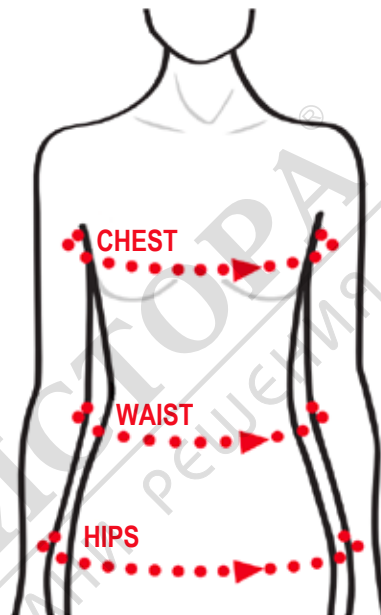

## MILWAUKEE SIZING GUIDE

FOR BEST FIT, MEASURE BODY AT SPECIFIED POINTS AND MATCH MEASUREMENT TO APPROPRIATE SIZE RANGE.

SIZE	S	M	L	XL	2XL
<b>CHEST</b> (cm/in)	84cm - 89cm 33" - 35"	89cm - 94cm 35" - 37"	94cm - 99cm 37" - 39"	99cm - 104cm 39" - 41"	104cm - 109cm 41" - 43"
<b>WAIST</b> (cm/in)	71cm - 76cm 28" - 30"	76cm - 81cm 30" - 32"	81cm - 86cm 32" - 34"	86cm - 91cm 34" - 36"	91cm - 96cm 36" - 38"
<b>HIPS</b> (cm/in)	87cm - 92cm 34" - 36"	92cm - 97cm 36" - 38"	97cm - 102cm 38" - 40"	102cm - 107cm 40" - 42"	107cm - 112cm 42" - 44"

## MILWAUKEE SIZING GUIDE

FOR BEST FIT, MEASURE BODY AT SPECIFIED POINTS AND MATCH MEASUREMENT TO APPROPRIATE SIZE RANGE.

SIZE	S	M	L	XL	2XL
<b>CHEST</b> (cm/in)	97cm - 102cm 38" - 40"	102cm - 107cm 40" - 42"	107cm - 112cm 42" - 44"	112cm - 117cm 44" - 46"	117cm - 122cm 46" - 48"
<b>WAIST</b> (cm/in)	76cm - 81cm 30" - 32"	81cm - 86cm 32" - 34"	86cm - 91cm 34" - 36"	91cm - 96cm 36" - 38"	96cm - 101cm 38" - 40"

## MILWAUKEE SIZING GUIDE

FOR BEST FIT, MEASURE TIP OF MIDDLE  
FINGER TO BASE OF PALM.

SIZE	M	L	XL	2XL
<b>HAND</b> (cm/in)	19.1cm 7 <sup>1</sup> / <sub>2</sub> "	19.7cm 7 <sup>3</sup> / <sub>4</sub> "	20.3cm 8"	20.9cm 8 <sup>1</sup> / <sub>4</sub> "

## MILWAUKEE SIZING GUIDE

IF YOU FALL BETWEEN SIZES, GO FOR THE  
NEXT SIZE UP.

SIZE	S	M	L	XL	2XL
<b>WAIST</b> (cm/in)	71cm - 76cm 28" - 30"	81cm - 86cm 32" - 34"	91cm - 96cm 36" - 38"	102cm - 107cm 40" - 42"	112cm - 117cm 44" - 46"