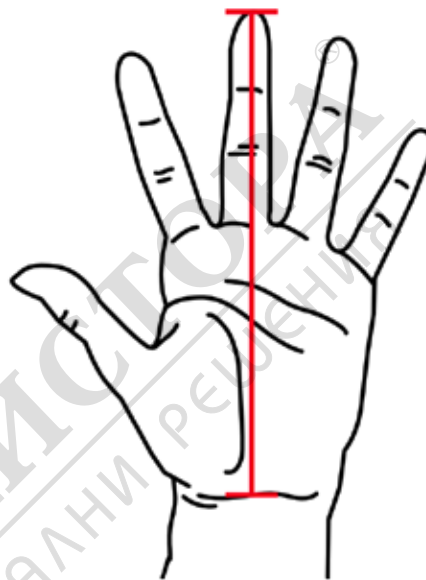

## MILWAUKEE SIZING GUIDE

FOR BEST FIT, MEASURE BODY AT SPECIFIED POINTS AND MATCH MEASUREMENT TO APPROPRIATE SIZE RANGE.

SIZE	S	M	L	XL	2XL
<b>CHEST</b> (cm/in)	97cm - 102cm 38" - 40"	102cm - 107cm 40" - 42"	107cm - 112cm 42" - 44"	112cm - 117cm 44" - 46"	117cm - 122cm 46" - 48"
<b>WAIST</b> (cm/in)	76cm - 81cm 30" - 32"	81cm - 86cm 32" - 34"	86cm - 91cm 34" - 36"	91cm - 96cm 36" - 38"	96cm - 101cm 38" - 40"

## MILWAUKEE SIZING GUIDE

FOR BEST FIT, MEASURE TIP OF MIDDLE  
FINGER TO BASE OF PALM.

SIZE	M	L	XL	2XL
<b>HAND</b> (cm/in)	19.1cm 7 <sup>1</sup> / <sub>2</sub> "	19.7cm 7 <sup>3</sup> / <sub>4</sub> "	20.3cm 8"	20.9cm 8 <sup>1</sup> / <sub>4</sub> "