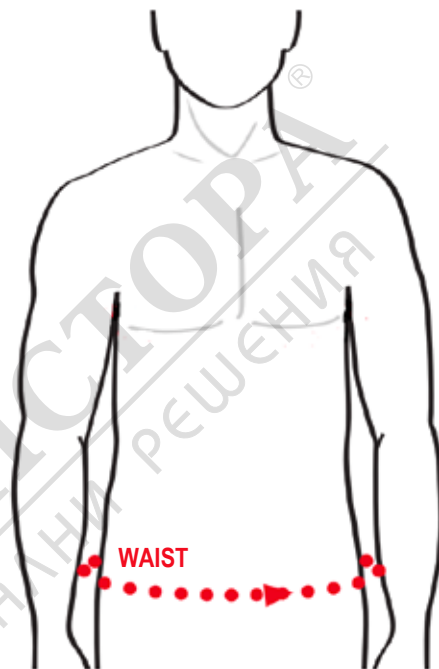

OVERALLS

MILWAUKEE SIZING GUIDE

IF YOU FALL BETWEEN SIZES, GO FOR THE
NEXT SIZE UP.