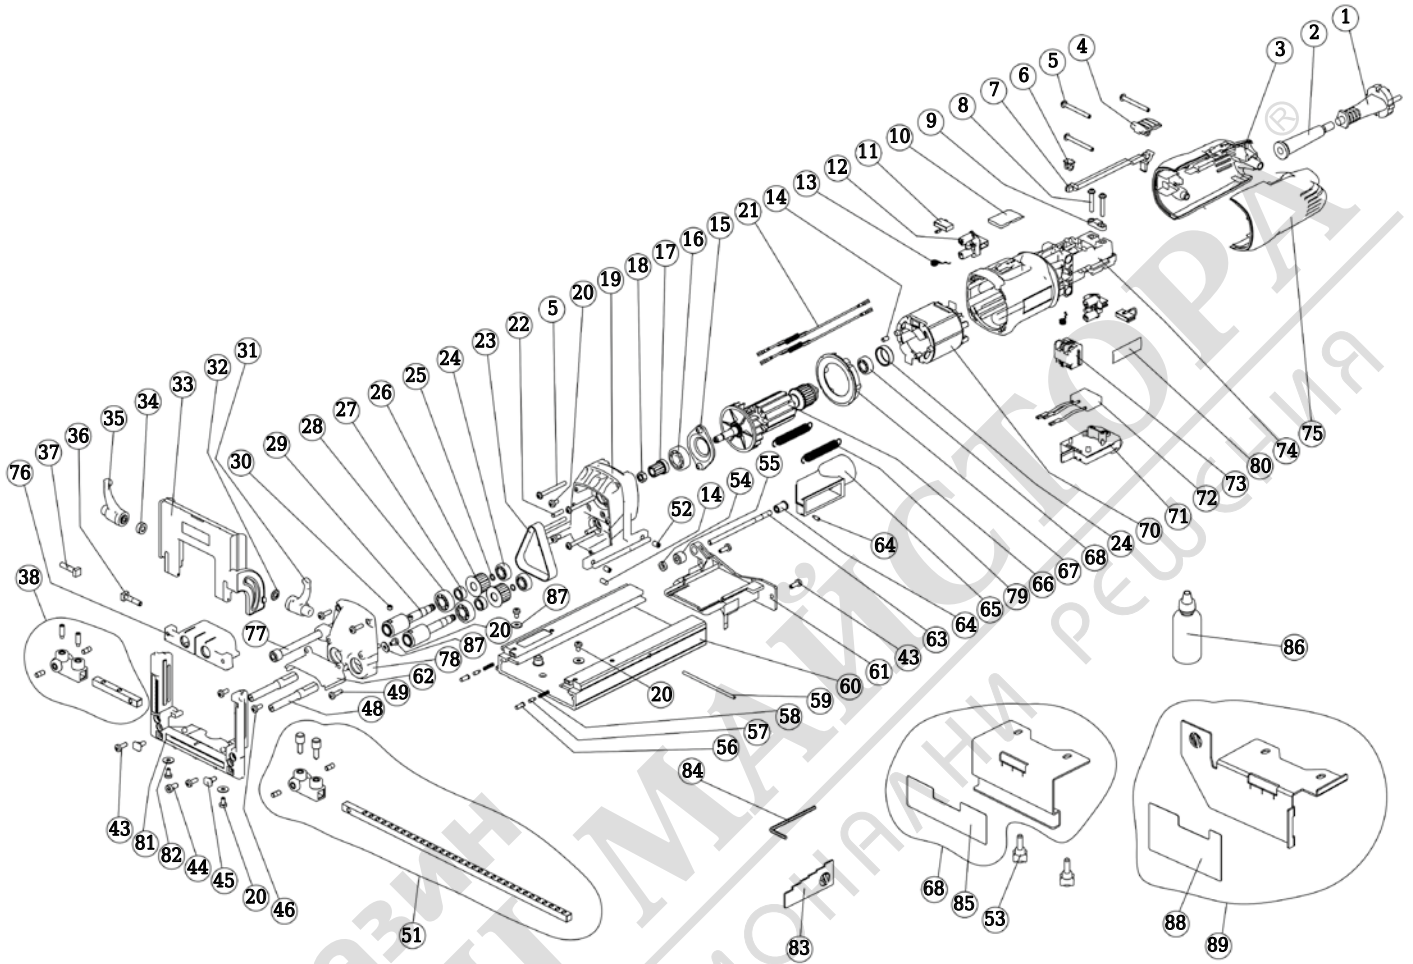

Technical information
Explosion drawing and parts list

AB200 (7900700) AB200 DOWELLING JOINTER | Version A (From serial number 230001)

Technical information
Explosion drawing and parts list

AB200 (7900700) AB200 DOWELLING JOINTER | Version A (From serial number 230001)

Technical information
Explosion drawing and parts list

AB200 (7900700) AB200 DOWELLING JOINTER | Version A (From serial number 230001)

Pos.	Serial No.	Code	Description	Quantity
41		7946709		1
42		7921161		1
42		7946709		1
43		6478002	SCREW M.4X12 PH.	4
44		2975109	ALLEN SCREW M.5X10	1
45		6404053	RUBBER	2
46		8678008	SCREW M.4X10 PH.	5
47		7946714		2
49		8678009	SCREW M.4X15 PH.	3
50		7921160		1
52		7902900		2
53		1025101	KNOB M6X17 mm (CP)	2
54		1403055	WASHER	1
55		1428029	NUT	1
57		7903158		2
59		7921170		1
60		7906273		1
61		6403028	END COVER	1
62		7903156		1
64		7921168	BUSHING	1
65		7902927		1
67		7903071	FAN GUIDE	1
68		7924029		1
69		1204003	BEARING HOLDER	1
70		9255212	STATOR 230V (V2)	1
71		7946754	COVER + BRACKET ASS'Y	1
72		9268299	CAPACITOR	1
73		2015043	SWITCH	1
74		9202456	HOUSING	1
75		9202454	LEFT COVER	1
76		7906259		1
77		7921166		1
78		7906257		1
79		7926229		2
81		7906274	DOWELLING JOINTER FIXED FRONT PART	1
82		0999203	WASHER D.4.3X12X1 (DIN 9021)	2
83		7924030		1
84		1699021	WRENCH 2.5 mm	1
85		7999277		1

Technical information
Explosion drawing and parts list

AB200 (7900700) AB200 DOWELLING JOINTER | Version A (From serial number 230001)

Pos.	Serial No.	Code	Description	Quantity
86		1499032	OILCAN	1
87		2322405	WASHER D.4.2X11X2	1
88		1575038	HEX. SOCKET SET SCREW M.5X8	1