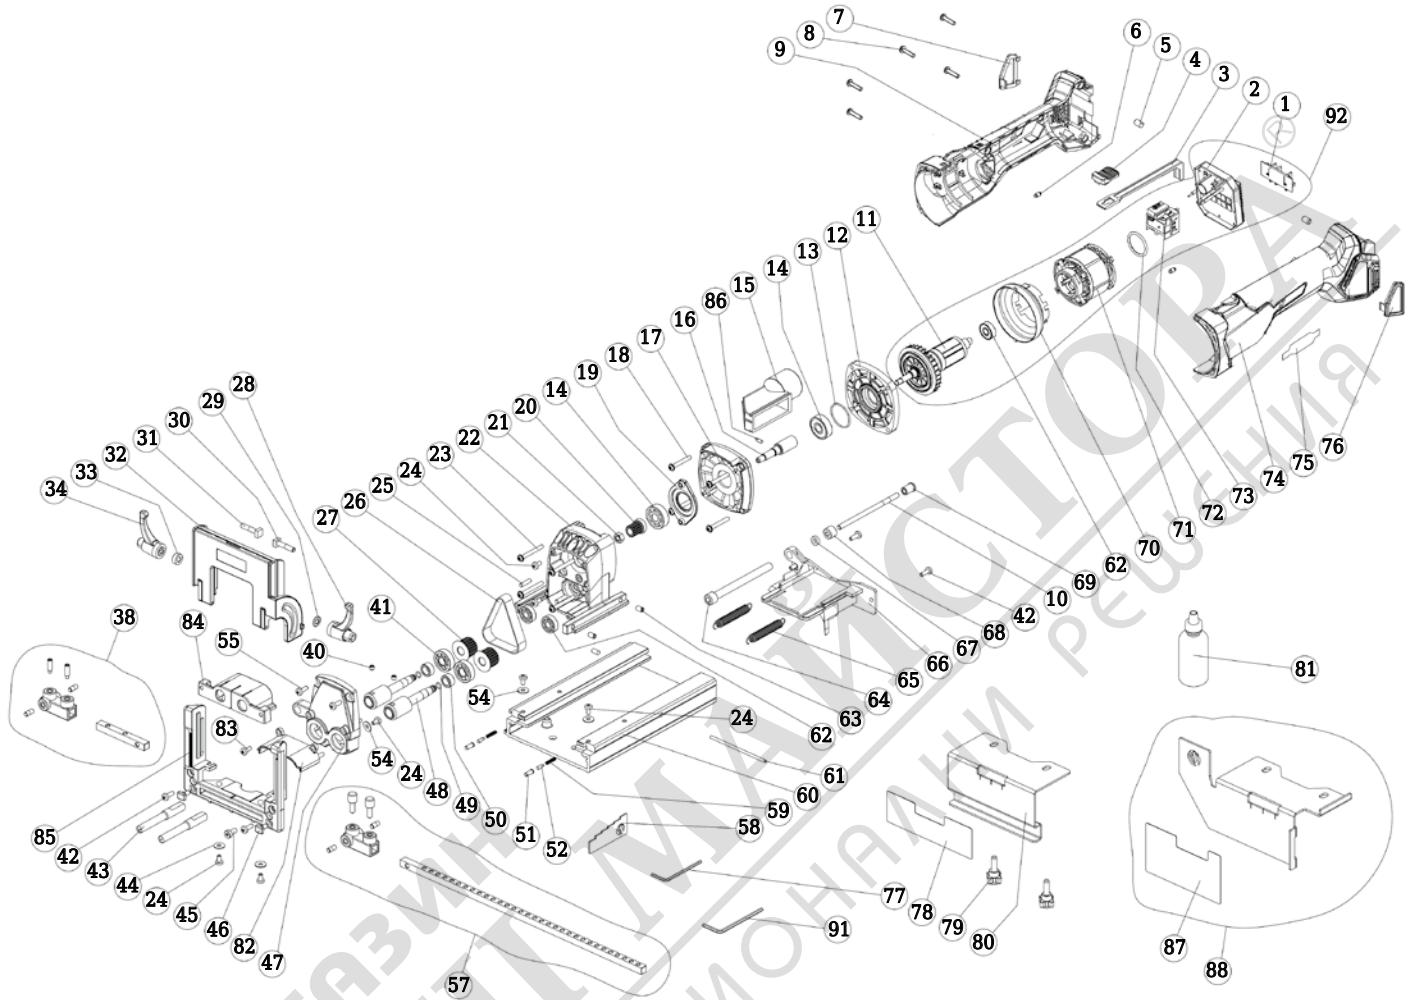

Technical information
Explosion drawing and parts list

ABB400 (7900800) ABB400 CORDLESS DOWELLING JOINTER | Version A (From serial number 230001)

Technical information
Explosion drawing and parts list

ABB400 (7900800) ABB400 CORDLESS DOWELLING JOINTER | Version A (From serial number 230001)

Pos.	Serial No.	Code	Description	Quantity
1		7968345		1
2		7968339		1
3		7902924		1
4		7902923		1
5		7904096		2
6		7904097		4
7		7902921		1
8		2079002	SCREW D.4X16 (TX)	5
9		7902911		1
11		7951053		1
12		7906309		1
13		7904095		1
14		4410021	BALL BEARING 629-ZZ	1
15		7902927		1
16		7921165		1
17		7903155		1
18		1779027	SCREW D.4X30 (TX)	4
19		7906340	BEARING COVER	1
20		7987133		1
21		2085002	HEX. NUT M.6	1
22		7906256		1
23		9279019	SCREW D.4X35 (TX)	4
24		6478001	SCREW M.4X8 PH.	5
25		9588148	ROLL PIN D.4X16	2
26		7987152	DOWELLING JOINTER TRANSMISSION BELT	1
27		7987112	PULLEY	2
28		7945823	LEFT LEVER ASS'Y	1
29		6429013	LEFT RING	1
30		6477013	LEFT SCREW	1
31		4371026	HEX. HD. SCREW M.5X25	1
32		6446092	FENCE ASS'Y	1
33		6429028	RIGHT RING	1
34		7945824	RIGHT LEVER ASS'Y	1
38		7946704		1
40		7975041		2
41		8510030	BALL BEARING 609 ZZ	2
42		6478002	SCREW M.4X12 PH.	4
44		0999203	WASHER D.4.3X12X1 (DIN 9021)	1
45		2975109	ALLEN SCREW M.5X10	1