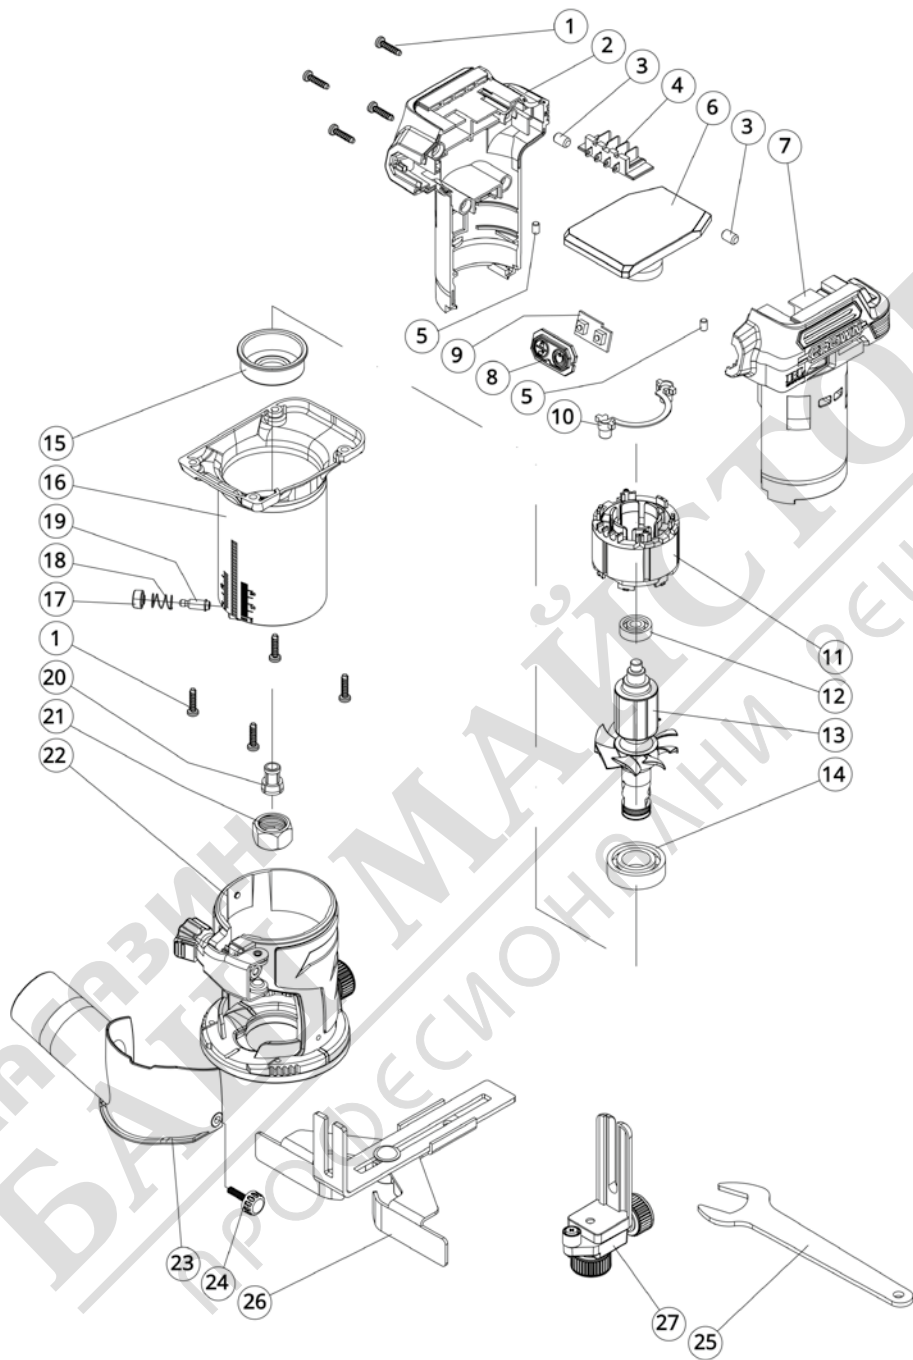

Technical information
Explosion drawing and parts list

FRB300 (3000100) FRB300 CORDLESS COMPACT ROUTER (W/O BAT) | Version A (From serial number 1)

Technical information
Explosion drawing and parts list

FRB300 (3000100) FRB300 CORDLESS COMPACT ROUTER (W/O BAT) | Version A (From serial number 1)

Pos.	Serial No.	Code	Description	Quantity
1		3070035	SCREW D.4,2X18	8
2		3002833	HOUSING COVER FRB300	1
3		3004092	RUBBER COLUMN FRB300 D.6X10	2
5		3004093	RUBBER COLUMN D.4,2X7	2
7		3002863	HOUSING FRB300	1
8		3004094	SWITCH PROTECTOR FRB300	1
12		7410024	BEARING	1
13		3051013	ARMATURE FRB300	1
14		6510012	BALL BEARING 6003-2RS	1
15		3002864	BEARING SLEEVE	1
16		3006244	ALUMINUM CASE FRB300	1
17		3021154	SELF LOCKING CAP FRB300	1
18		3026188	SELF LOCKING SPRING FRB300	1
19		3021155	SELF LOCKING PIN FRB300	1
20		3021152	ELASTIC CHUCK D.6	1
20		3021153	ELASTIC CHUCK D.8	1
20		3021157	COLLET D.1/4	1
21		3021156	COLLET NUT FRB300	1
22		3046687	BASE FRB300	1
23		3002865	NOZZLE FRB300	1
24		3025014	KNOB M4X18	1
25		3024007	SPANNER 22 FRB300	1
26		3046688	STRAIGHT GUIDE PLATE FFRB300	1
27		3046689		1
29		3046715		1