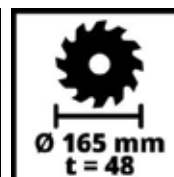

Einhell

EXPERT

Plunge Cut Saw

TE-PS 165

Item No.: 4331300

Ident No.: 11017

Bar Code: 4006825629668

The Einhell TE-PS 165 plunge saw cuts powerfully through a wide variety of materials: The high-grade carbide saw blade enables precise cuts to be made at tilt angles of 45° to 90°. Sawing depth and tilt angle adjustment are performed without tools. The blade lock makes it easy to change the saw blade. The vision panel provides a better view of the cutting area. A four meter cable supplies an extra large radius of operation. Straight results are assured by the parallel stop. Thanks to the vacuum extractor adapter on the plunge saw, the workplace stays clean. The large handle helps prevent fatigue when working. For extra precision a guide rail system is available separately.

Technical Data

- Mains supply 220-240 V | 50 Hz
- Power rating 1200 W
- No-load speed 5200 min⁻¹
- Saw blade 165 x 20 mm
- Number of sawteeth 48 Pieces
- Cutting depth at 90° (without guide rail) 56 mm
- Cutting depth at 45° (without guide rail) 42 mm

Logistic Data

- Product weight (kg) 4.75
- Gross weight (kg) 6.25
- Dimensions single packaging 380 x 250 x 272 mm
- Pieces per export carton 2 Pieces
- Gross weight of export carton 12 kg
- Dimensions export carton 530 x 385 x 295 mm
- Container quantity (20"/40"/40"HC) 924 | 1848 | 2200