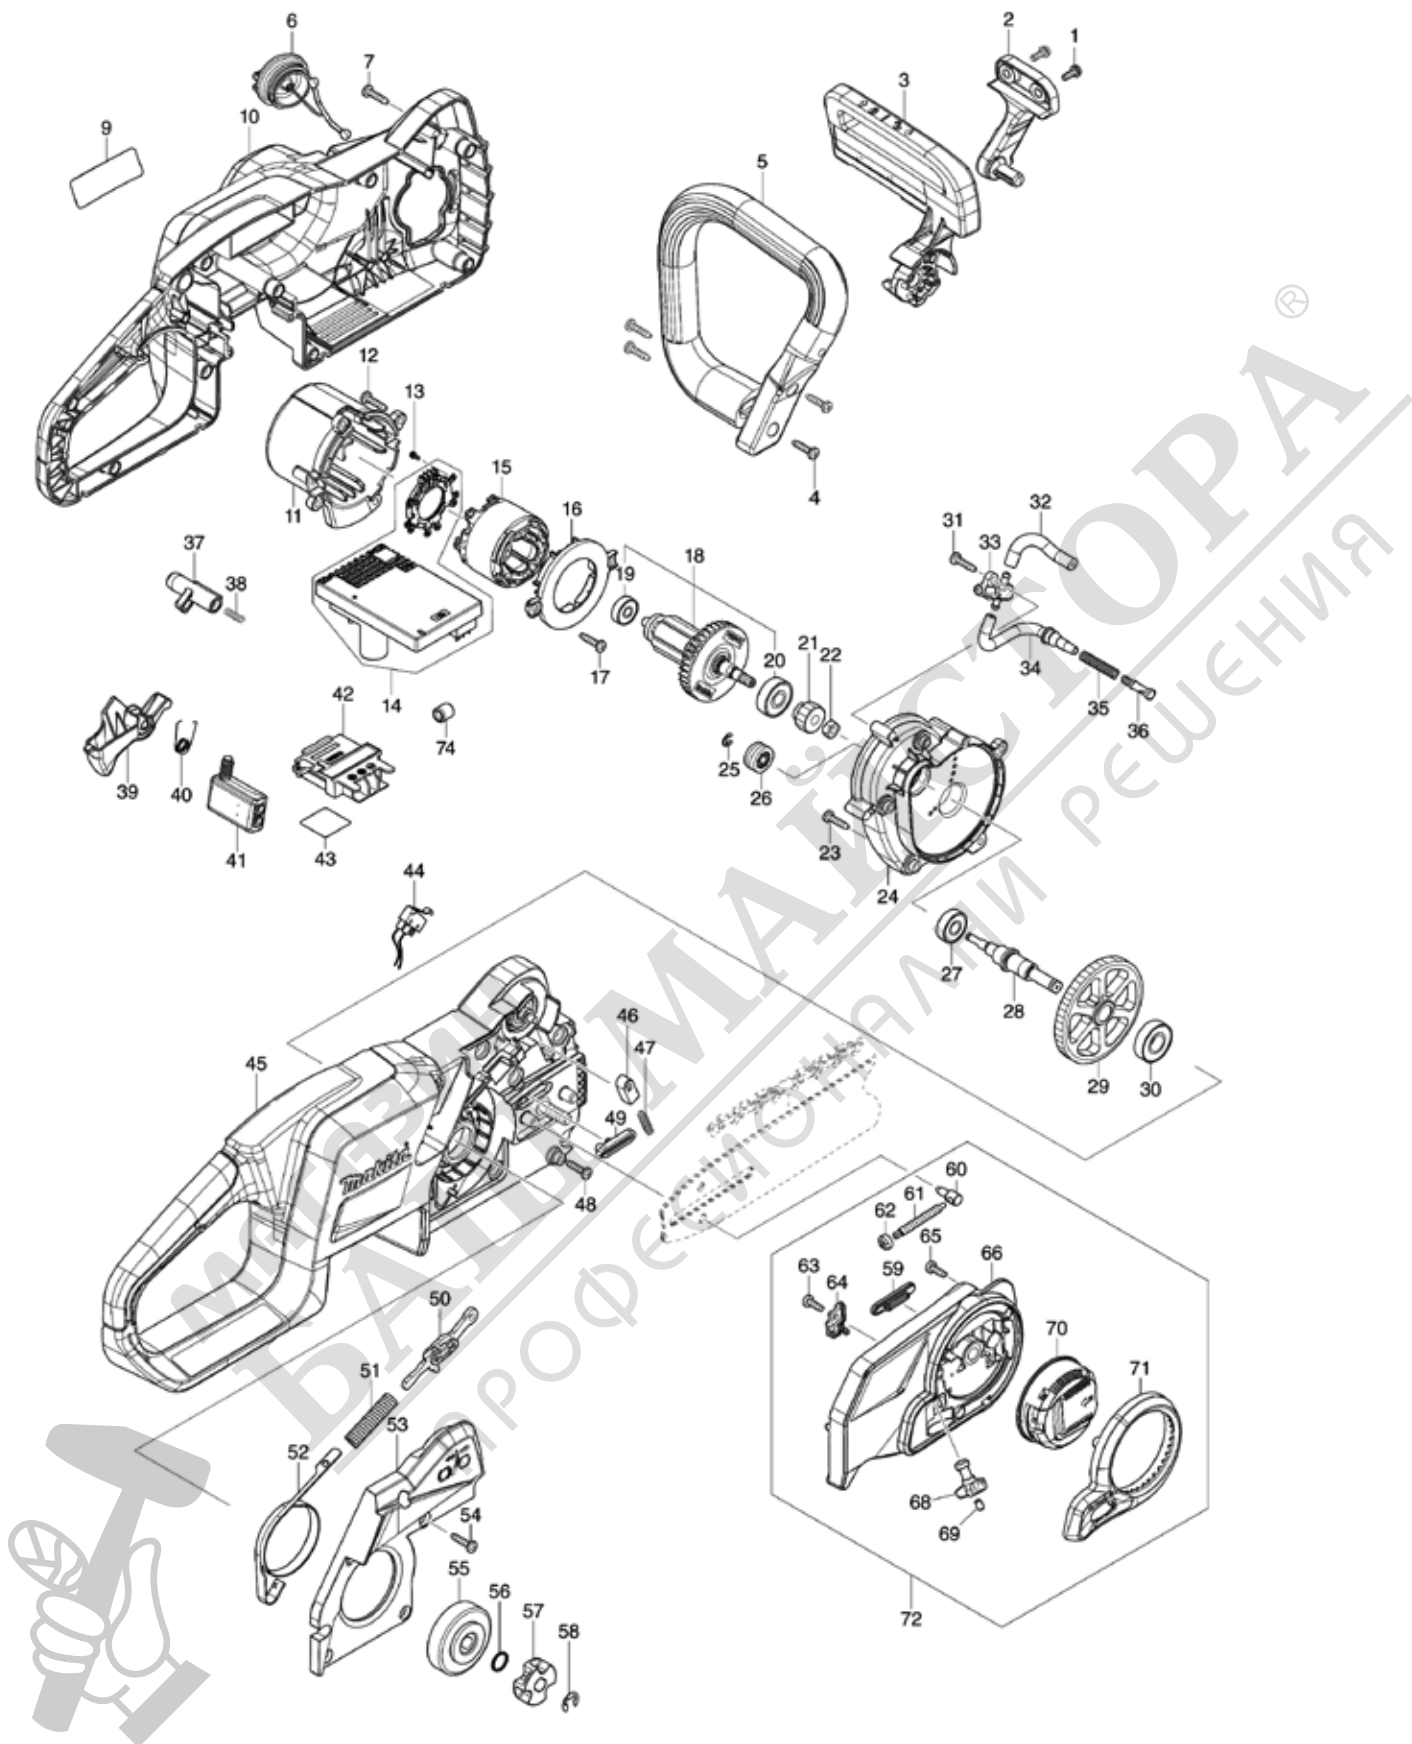

Model No.DUC407 400MM CORDLESS CHAIN SAW

Model No.DUC407 400MM CORDLESS CHAIN SAW

Item	Parts No.	Description	I/C	Qty	New/Old	Opt. 1	Opt. 2	Note
001	911118-1	PAN HEAD SCREW M4X12		2				
002	413J87-7	FRONT HAND GUARD RETAINER		1				
003	141K82-0	FRONT HAND GUARD COMPLETE		1				
C10	810R21-0	CAUTION LABEL		1				
004	266326-2	TAPPING SCREW 4X18		4				
005	413J75-4	FRONT HANDLE		1				
006	162C20-1	TANK CAP COMPLETE		1				
C10	213A30-0	O-RING 29.5		1				
007	266326-2	TAPPING SCREW 4X18		9				
009	858R24-6	DUC407 NAME PLATE		1				
010	183W84-2	HOUSING SET		1				
C10	263005-3	RUBBER PIN 6		2				
C20	8057G1-2	MAKITA LOGO LABEL		1				
D10		INC. 45						
011	413J76-2	MOTOR HOUSING		1				
012	266326-2	TAPPING SCREW 4X18		4				
013	652119-7	PAN HEAD SCREW M2X6		6				
014	620J79-1	CONTROLLER		1				
015	629B62-7	STATOR		1				
016	413J86-9	BAFFLE PLATE		1				
017	266326-2	TAPPING SCREW 4X18		2				
018	519766-6	ROTOR ASS'Y		1				
D10		INC. 19,20						
019	211499-6	BALL BEARING 626ZZ		1				
020	211092-6	BALL BEARING 629DDW		1				
021	227989-9	SPUR GEAR 16		1				
022	252186-8	HEX. NUT M6		1				
023	266326-2	TAPPING SCREW 4X18		5				
024	413J72-0	BEARING HOUSING		1				
025	961011-9	STOP RING E-4		1				
026	226884-0	WORM GEAR		1				
027	211032-4	BALL BEARING 608ZZ		1				
028	327A29-0	SPINDLE		1				
029	227990-4	SPUR GEAR 73		1				
030	210216-1	BALL BEARING 6001DDW		1				
031	266326-2	TAPPING SCREW 4X18		1				
032	422914-7	OIL TUBE 3-60		1				
033	141N25-0	OIL PUMP COMPLETE		1				
034	422913-9	OIL TUBE 3-105		1				
035	231975-4	SPRING		1				
036	452666-6	NIPPLE		1				