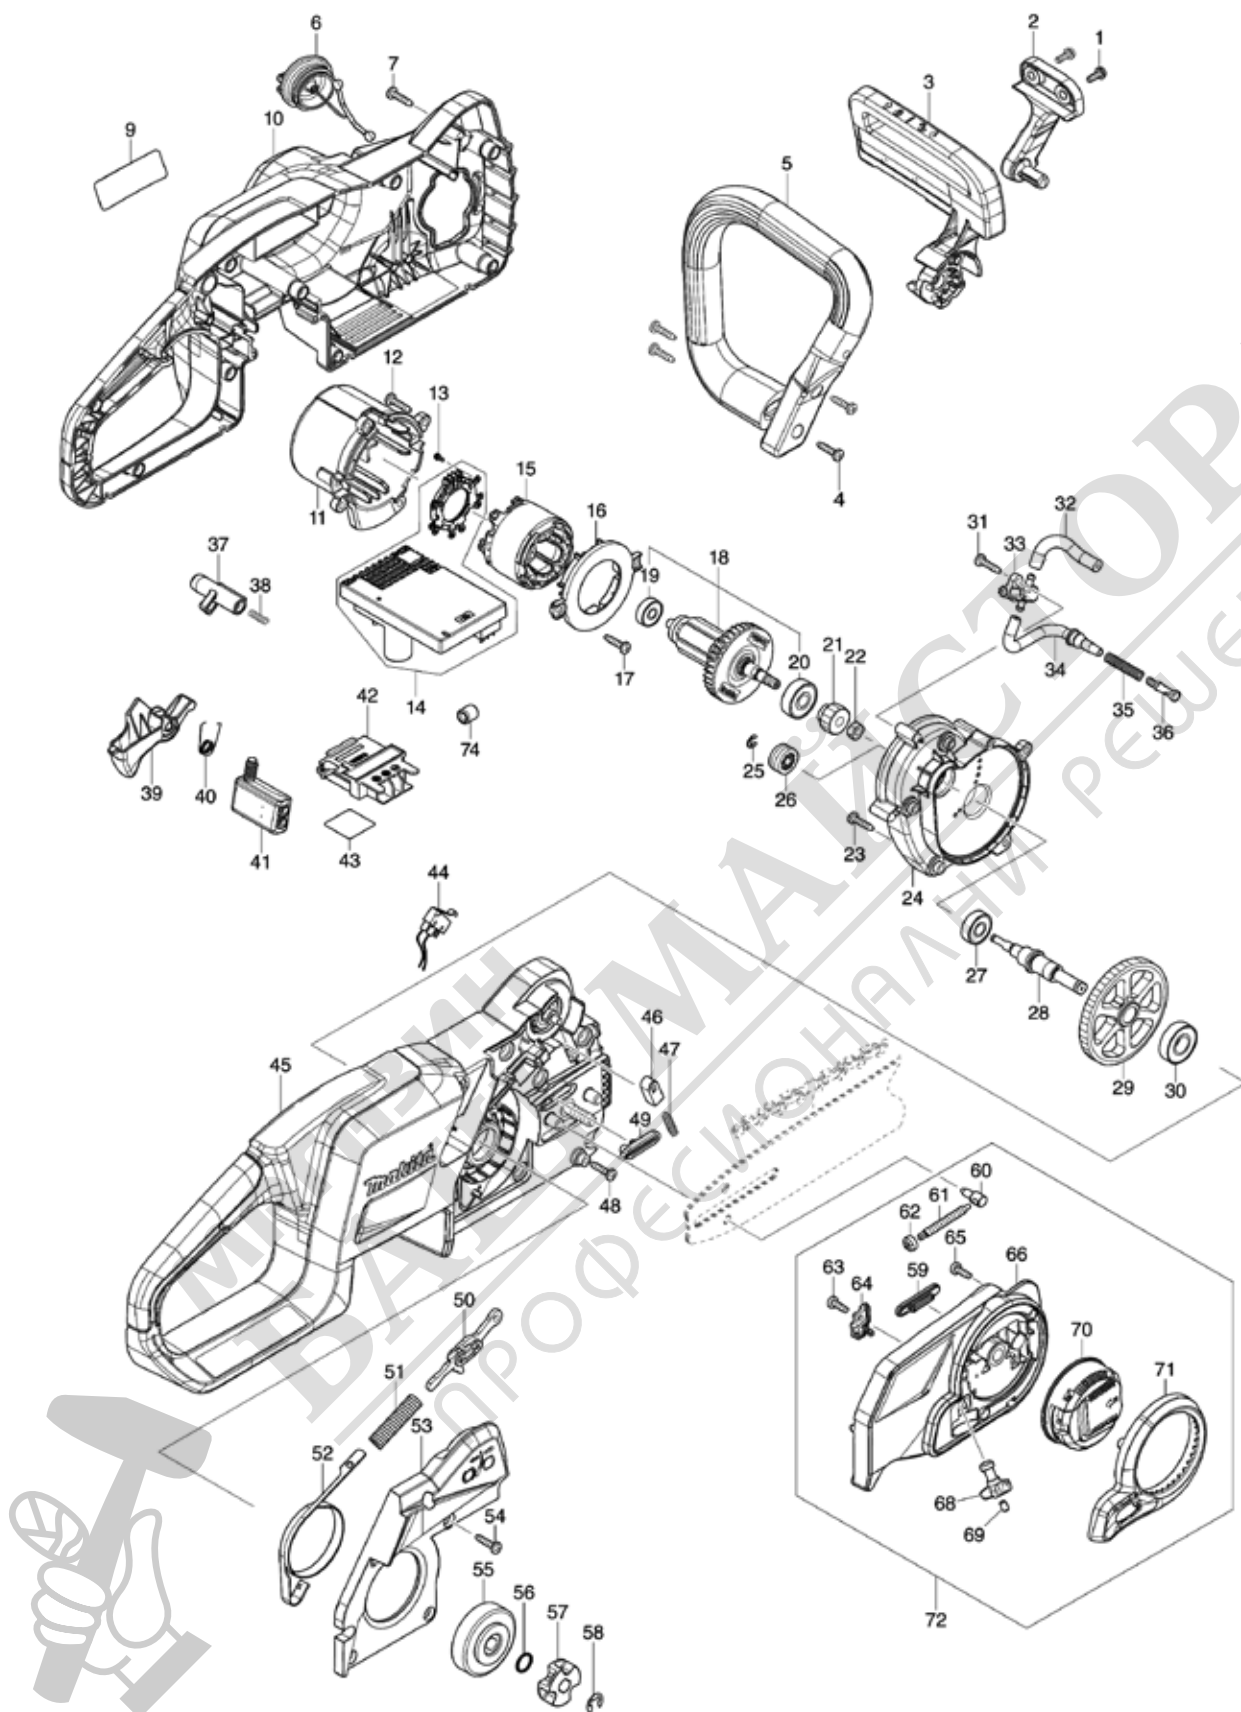

Model No.DUC407 400MM CORDLESS CHAIN SAW

Model No.DUC407 400MM CORDLESS CHAIN SAW

Item	Parts No.	Description	I/C	QTY	New/Old	Opt. 1	Opt. 2	NOTE
001	911118-1	PAN HEAD SCREW M4X12		2				
002	413J87-7	FRONT HAND GUARD RETAINER		1				
003	141K82-0	FRONT HAND GUARD COMPLETE		1				
C10	810R21-0	CAUTION LABEL		1				
004	266326-2	TAPPING SCREW 4X18		4				
005	413J75-4	FRONT HANDLE		1				
006	162C20-1	TANK CAP COMPLETE		1				
C10	213A30-0	O-RING 29.5		1				
007	266326-2	TAPPING SCREW 4X18		9				
009	858R24-6	DUC407 NAME PLATE		1				
010	183W84-2	HOUSING SET		1				
C10	263005-3	RUBBER PIN 6		2				
C20	8057G1-2	MAKITA LOGO LABEL		1				
D10		INC. 45						
011	413J76-2	MOTOR HOUSING		1				
012	266326-2	TAPPING SCREW 4X18		4				
013	652119-7	PAN HEAD SCREW M2X6		6				
014	620J79-1	CONTROLLER		1				
015	629B62-7	STATOR		1				
016	413J86-9	BAFFLE PLATE		1				
017	266326-2	TAPPING SCREW 4X18		2				
018	519766-6	ROTOR ASS'Y		1				
D10		INC. 19,20						
019	211499-6	BALL BEARING 626ZZ		1				
020	211092-6	BALL BEARING 629DDW		1				
021	227989-9	SPUR GEAR 16		1				
022	252186-8	HEX. NUT M6		1				
023	266326-2	TAPPING SCREW 4X18		5				
024	413J72-0	BEARING HOUSING		1				
025	961011-9	STOP RING E-4		1				
026	226884-0	WORM GEAR		1				
027	211032-4	BALL BEARING 608ZZ		1				
028	327A29-0	SPINDLE		1				
029	227990-4	SPUR GEAR 73		1				
030	210216-1	BALL BEARING 6001DDW		1				
031	266326-2	TAPPING SCREW 4X18		1				
032	422914-7	OIL TUBE 3-60		1				
033	141N25-0	OIL PUMP COMPLETE		1				
034	422913-9	OIL TUBE 3-105		1				
035	231975-4	SPRING		1				
036	452666-6	NIPPLE		1				