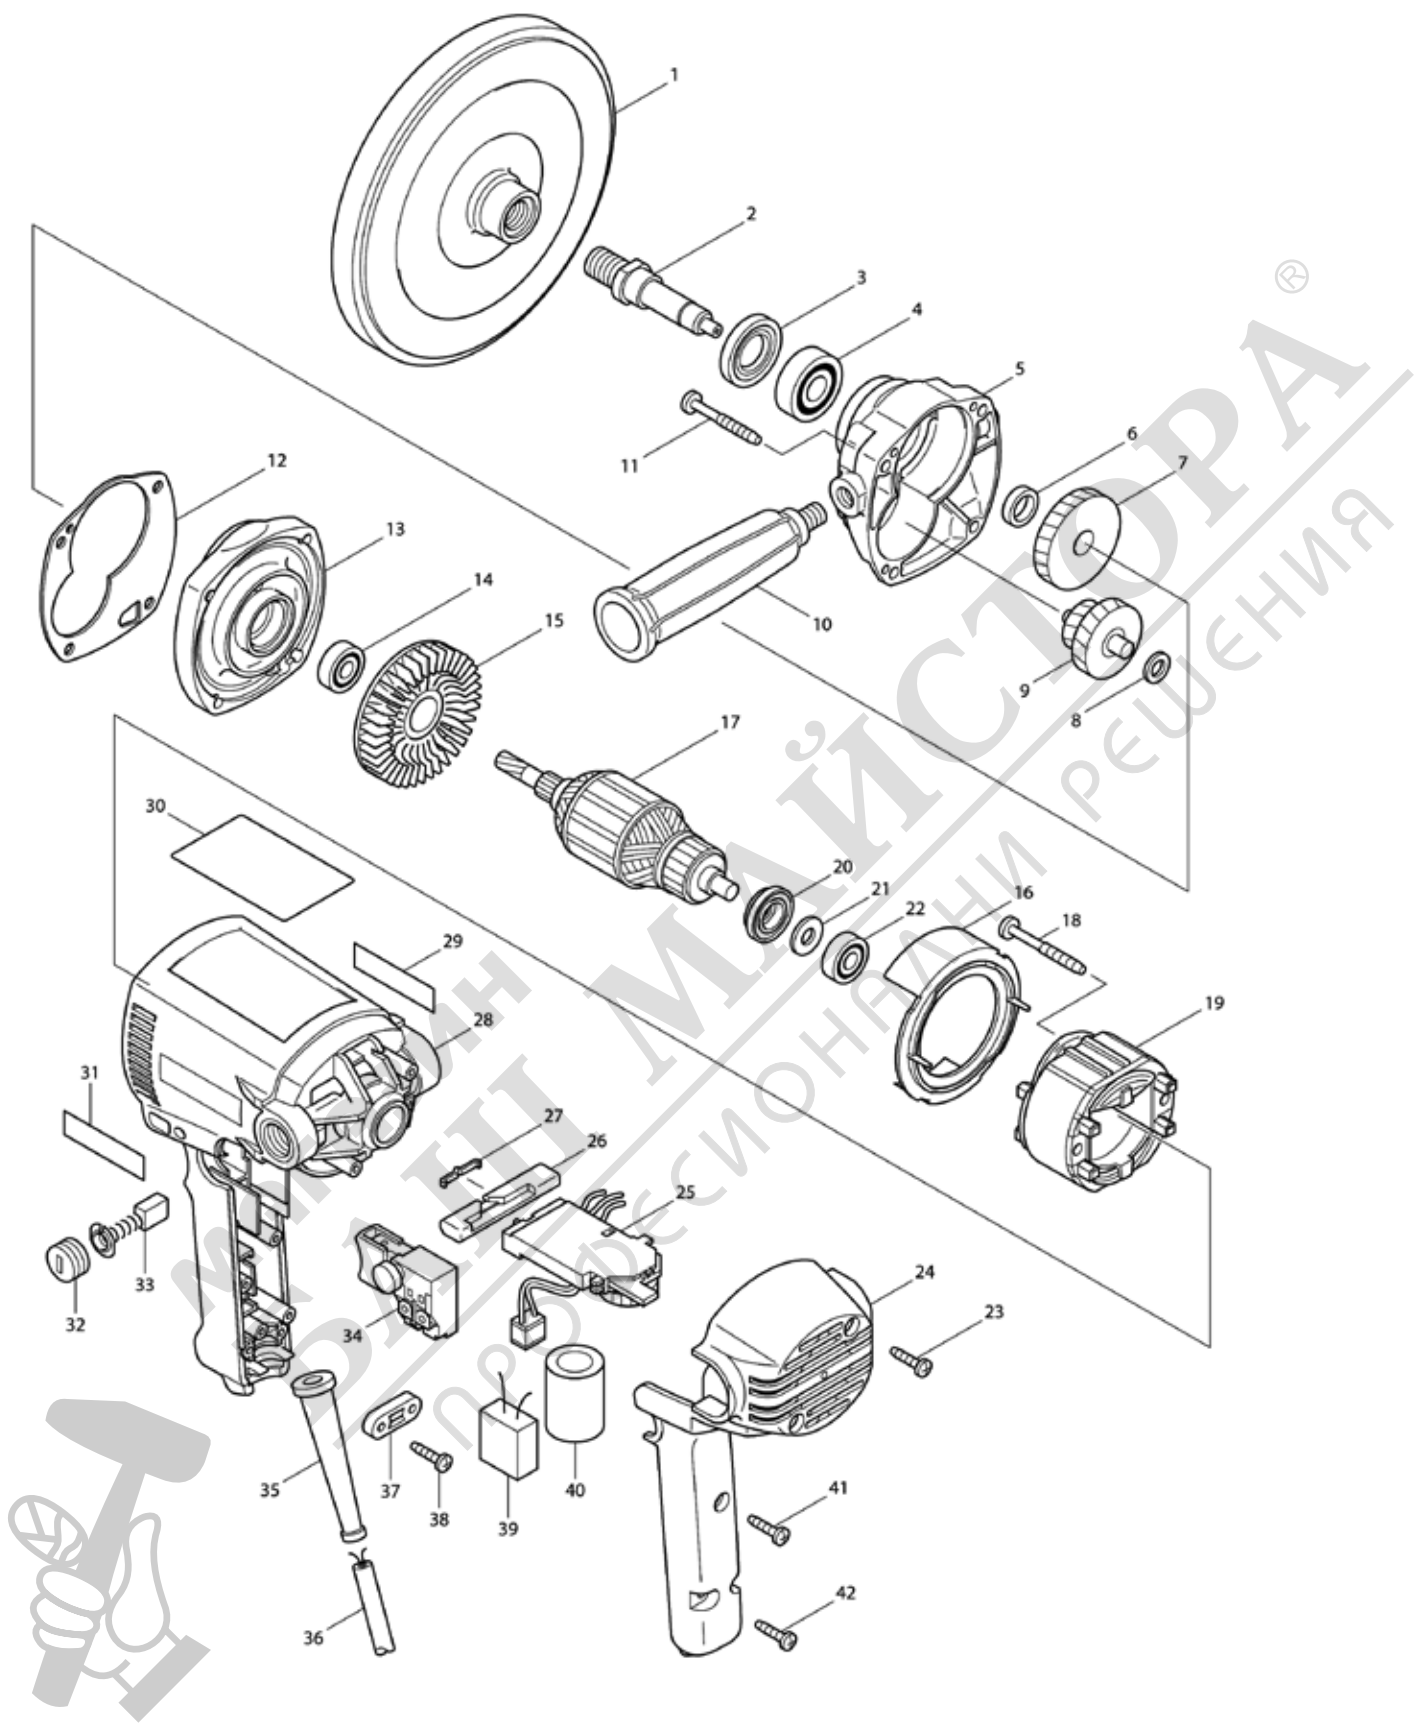

Model No.PV7000C POLISHER 180MM

Model No.PV7000C POLISHER 180MM

Item	Parts No.	Description	I/C	Qty	New/Old	Opt. 1	Opt. 2	Note
001	743053-3	PAD 165		1				
002	324079-0	SPINDLE		1				
003	152690-6	BEARING RETAINER COMPLETE		1				
C10	213209-7	OIL SEAL 16		1				
004	211129-9	BALL BEARING 6201DDW		1				
005	152691-4	GEAR HOUSING COMPLETE		1	*			
C10	210018-5	BALL BEARING 626		1	*			
005-1	153318-9	GEAR HOUSING COMPLETE	<	1				
C10	210018-5	BALL BEARING 626		1				
006	257707-1	SLEEVE 12		1				
007	226536-3	HELICAL GEAR 43		1				
008	253215-0	FLAT WASHER 8		1				
009	226141-6	GEAR COMPLETE 21-44		1				
010	273649-1	GRIP 34		1				
011	266211-9	TAPPING SCREW 5X40		4				
012	442132-1	GASKET		1	*			
012-1	417837-2	GASKET	<	1				
013	152692-2	GEAR HOUSING COVER COMPLETE		1	*			
C10	212016-5	NEEDLE BEARING 609		1	*			
C20	214028-4	PLANE BEARING 8		1	*			
013-1	153319-7	GEAR HOUSING COVER COMPLETE	<	1				
C10	212016-5	NEEDLE BEARING 609		1				
C20	214028-4	PLANE BEARING 8		1				
014	210005-4	BALL BEARING 608DDW		1				
015	240020-4	FAN 65		1				
016	413077-0	BAFFLE PLATE		1	*			
016-1	419721-7	BAFFLE PLATE	<	1				
017	516433-4	ARMATURE ASS'Y 220-240V		1				
D10		INC. 14,15,20-22						
018	266056-5	TAPPING SCREW 5X45		2				
019	599013-1	FIELD ASS'Y 220-240V		1				
C10	654020-2	RING TERMINAL		2				
C20	654501-6	CONNECTOR P-1.25		2				
020	681660-3	INSULATION WASHER		1				
021	253139-0	FLAT WASHER 8		1				
022	210005-4	BALL BEARING 608DDW		1				
023	265995-6	TAPPING SCREW 4X18		2				
024	417450-6	HANDLE COVER		1				
025	631427-9	CONTROLLER		1				
026	417449-1	LEVER		1				
027	232201-4	LEAF SPRING		1				

Please order the parts with part number.

Print Date 31/3/2020