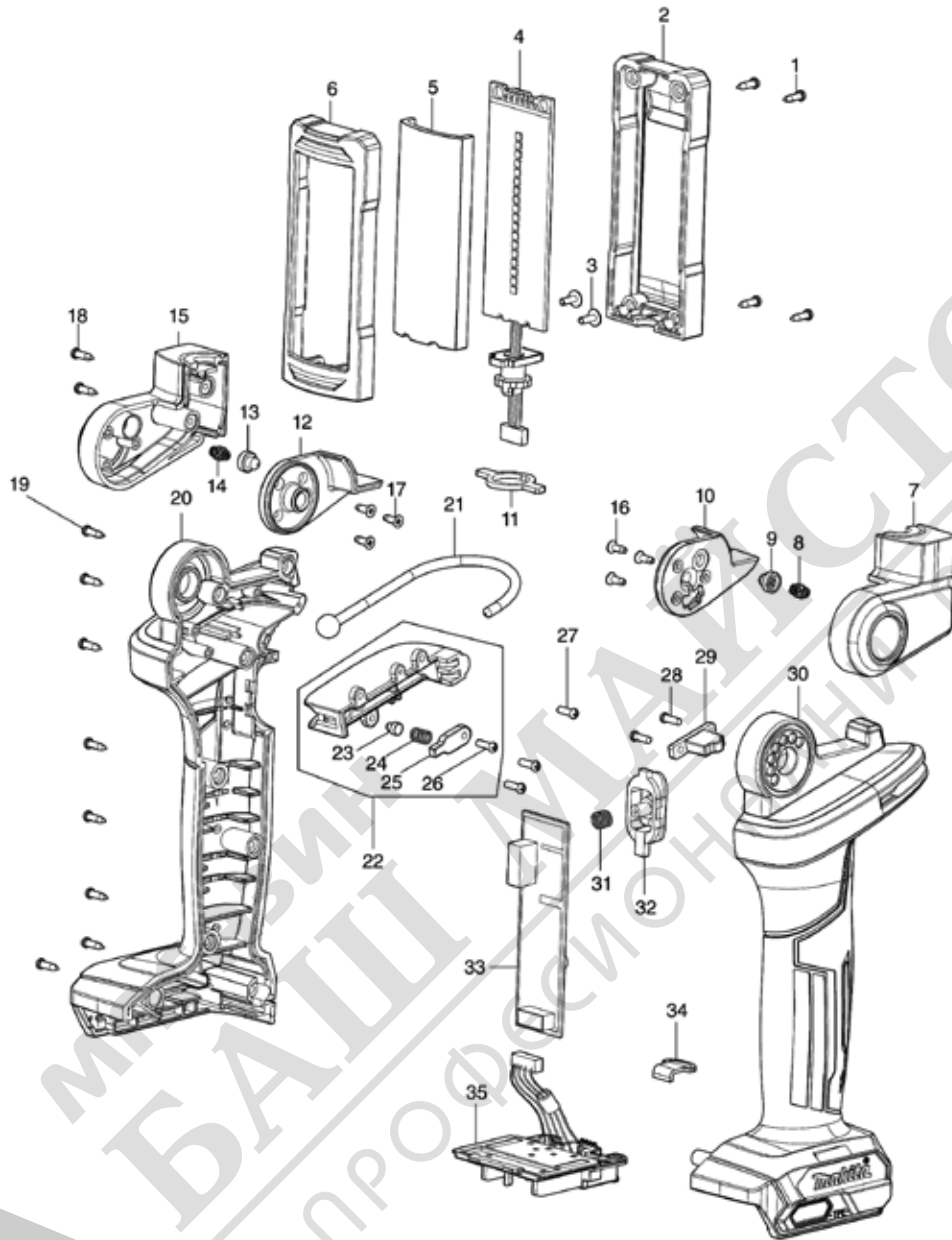

Model No.ML006G CORDLESS FLASHLIGHT

Model No.ML006G CORDLESS FLASHLIGHT

Item	Parts No.	Description	I/C	Qty	New/Old	Opt. 1	Opt. 2	Note
001	GM00001269	SCREW 3X12PB(B0130120202)		4				
002	GM00002324	REAR CASE		1				
003	GM00001267	SCREW 2.6X8PWB(B0126080006)		2				
004	GM00002323	LED ASSY		1				
005	GM00002322	LENS		1				
006	GM00002321	FRONT CASE		1				
007	GM00002325	LEFT ROTATOR		1				
008	GM00001270	SPRING (B1214801020)		1				
009	GM00001279	SPRING LID (C1020801001)		1				
010	GM00002326	LEFT ROTATOR BRACKET		1				
011	GM00001282	FIX PLATE (C3020801001)		1				
012	GM00002327	RIGHT ROTATOR BRACKET		1				
013	GM00001279	SPRING LID (C1020801001)		1				
014	GM00001270	SPRING (B1214801020)		1				
015	GM00002328	RIGHT ROTATOR		1				
016	GM00001268	SCREW 2.6X10KA(B0126100121)		3				
017	GM00001268	SCREW 2.6X10KA(B0126100121)		3				
018	GM00001269	SCREW 3X12PB(B0130120202)		2				
019	GM00001269	SCREW 3X12PB(B0130120202)		8				
020	GM00002329	HOUSING ASSY		1				
D10		INC. 30						
021	GM00002331	HANGING HOOK ASSY		1				
022	GM00002330	HOOK COVER ASSY		1				
D10		INC. 23-26						
023	GM00002339	LOCKING SHAFT		1				
024	GM00002340	SPRING		1				
025	GM00002341	COVER		1				
026	GM00001322	SCREW 2.6X8 PB		1				
027	GM00001322	SCREW 2.6X8 PB		3				
028	GM00001322	SCREW 2.6X8 PB		2				
029	GM00002332	HOOK SUPPORT		1				
030	GM00002329	HOUSING ASSY		1				
D10		INC. 20						
031	GM00002249	SWITCH SPRING		1				
032	GM00002333	SWITCH ASSY		1				
033	GM00002334	MAIN PCBA ASSY		1				
034	GM00002231	STRAP HOOK		1				
035	GM00002335	TERMINAL ASSY		1				
A01	GM00001288	SHOULDER HOOK SET G0180100100		1				

Please order the parts with part number.

Print Date 4/10/2021

Model No.ML006G CORDLESS FLASHLIGHT

Item	Parts No.	Description	I/C	Qty	New/Old	Opt. 1	Opt. 2	Note
A02B	GM00001326	LAMP SHADE		1				

Please order the parts with part number.