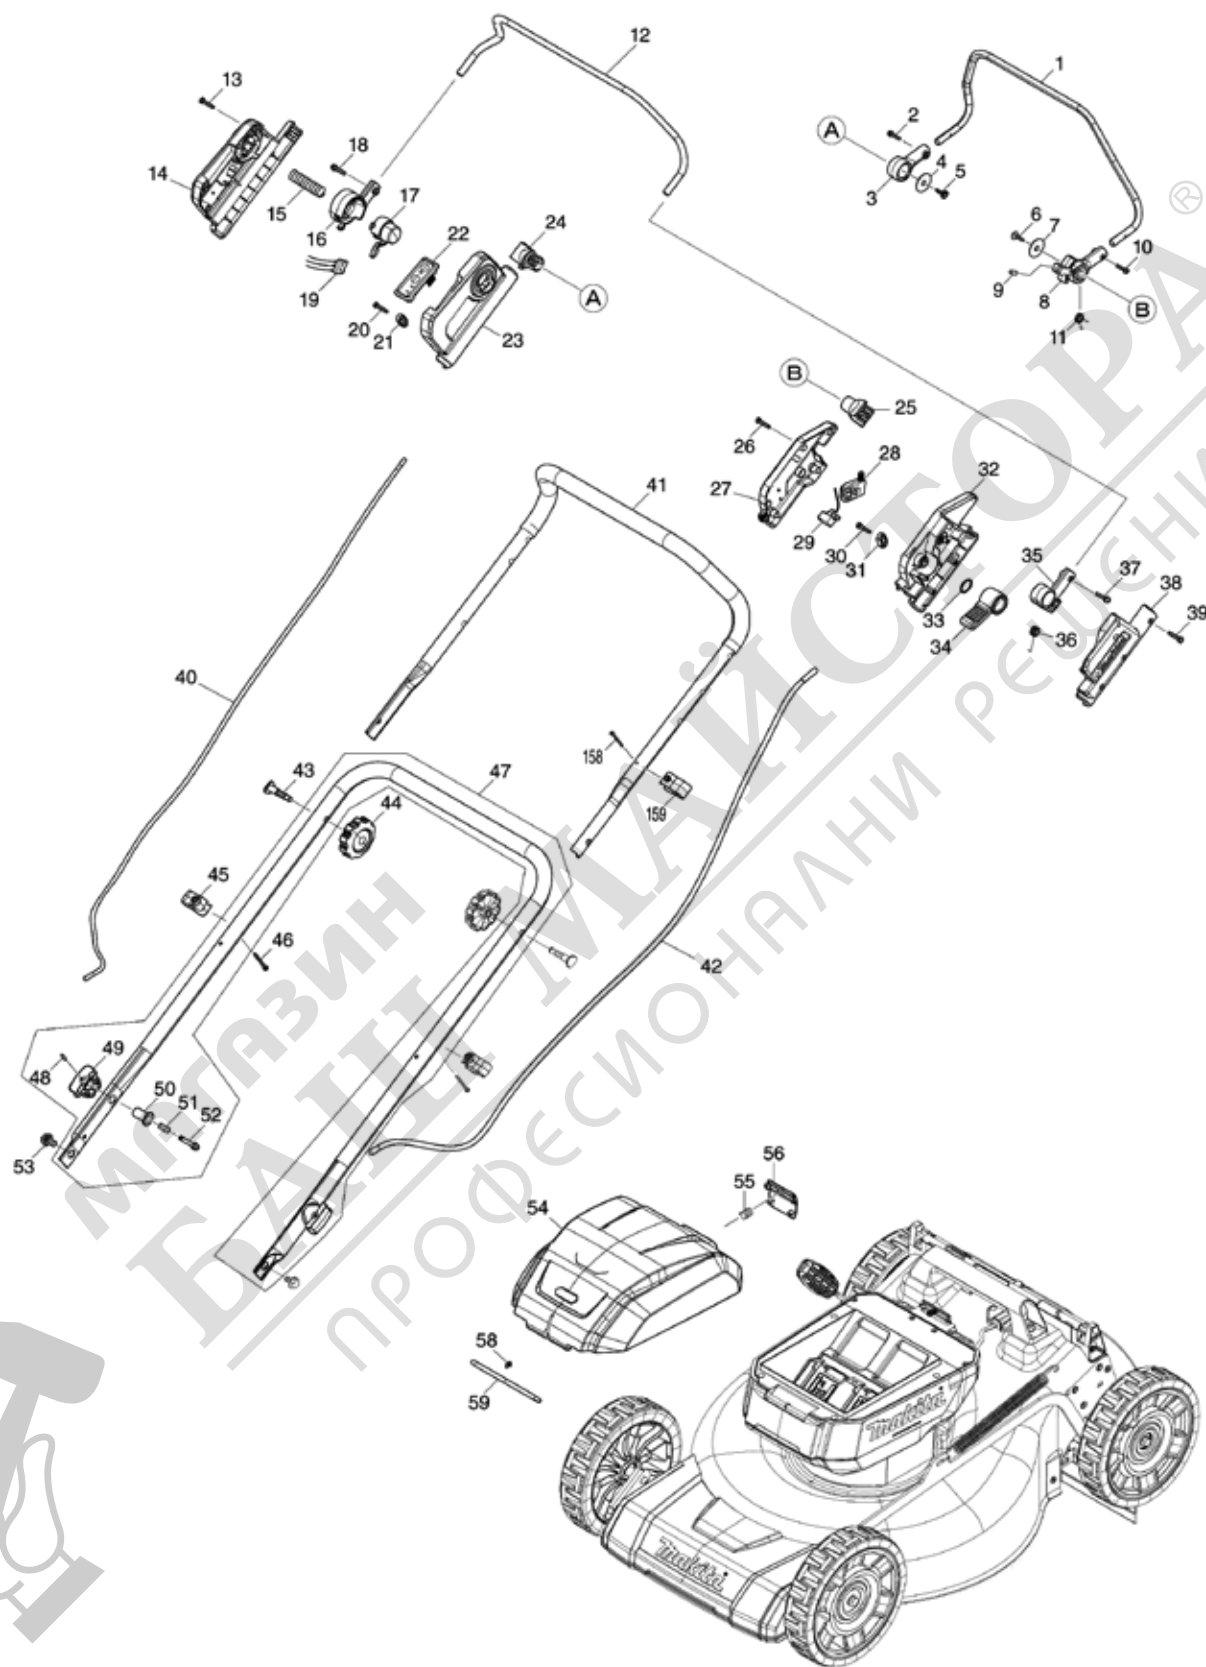

Model No.LM004J 530MM CORDLESS LAWN MOWER