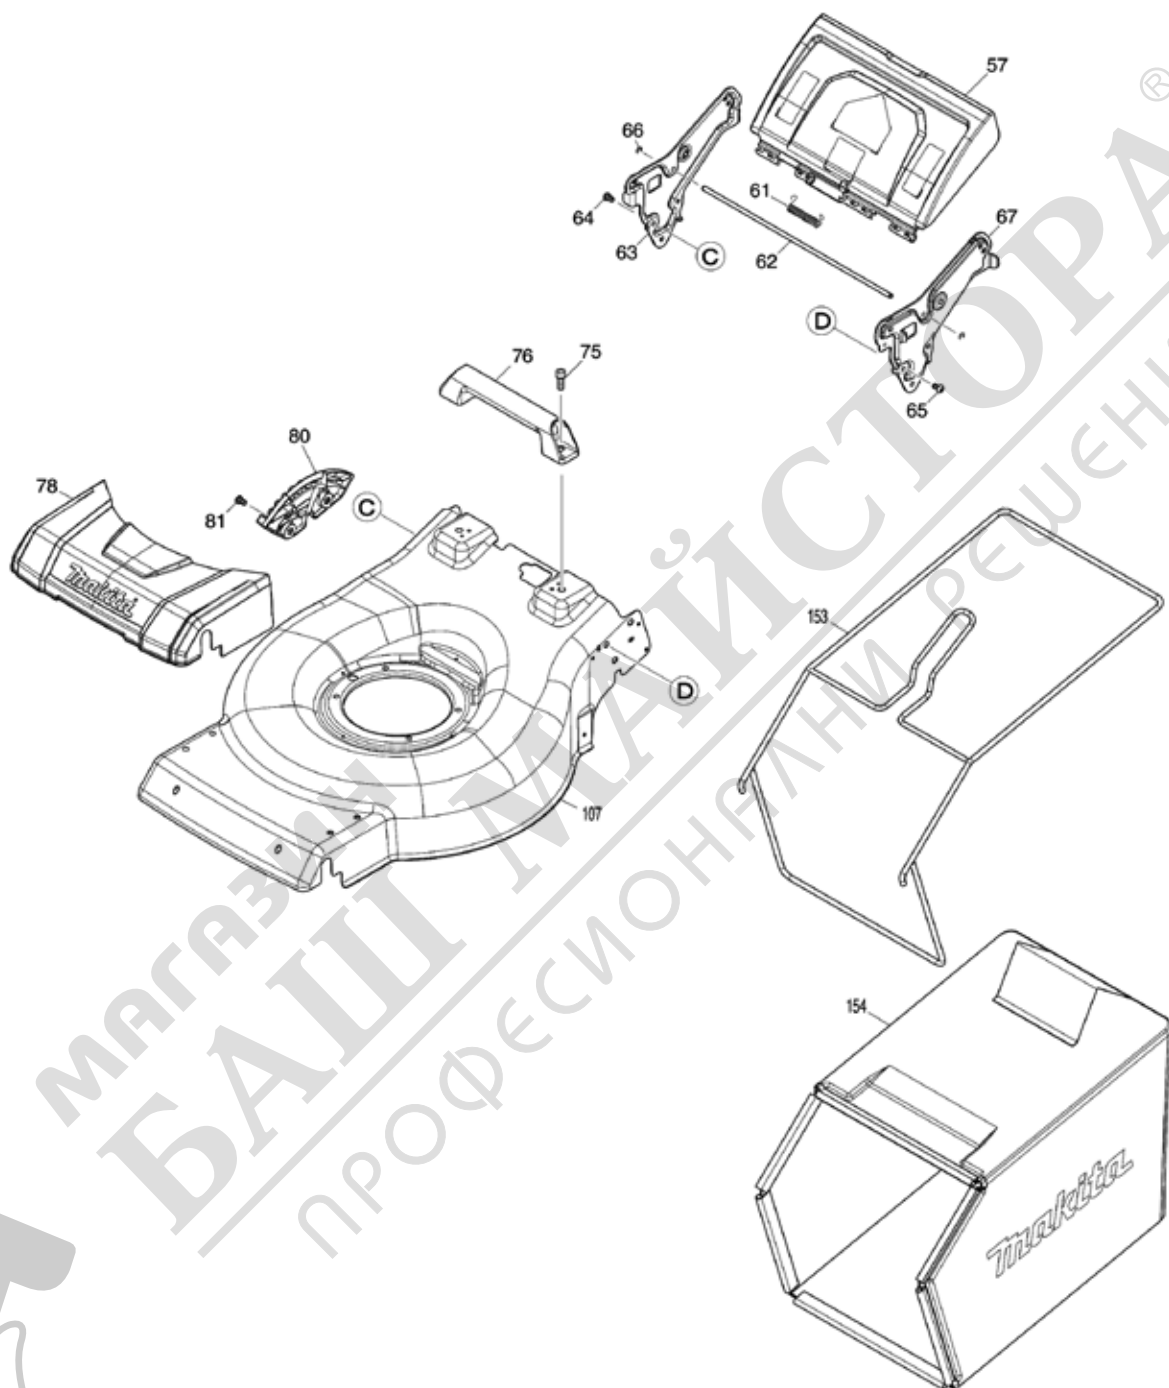

Model No.LM004J 530MM CORDLESS LAWN MOWER