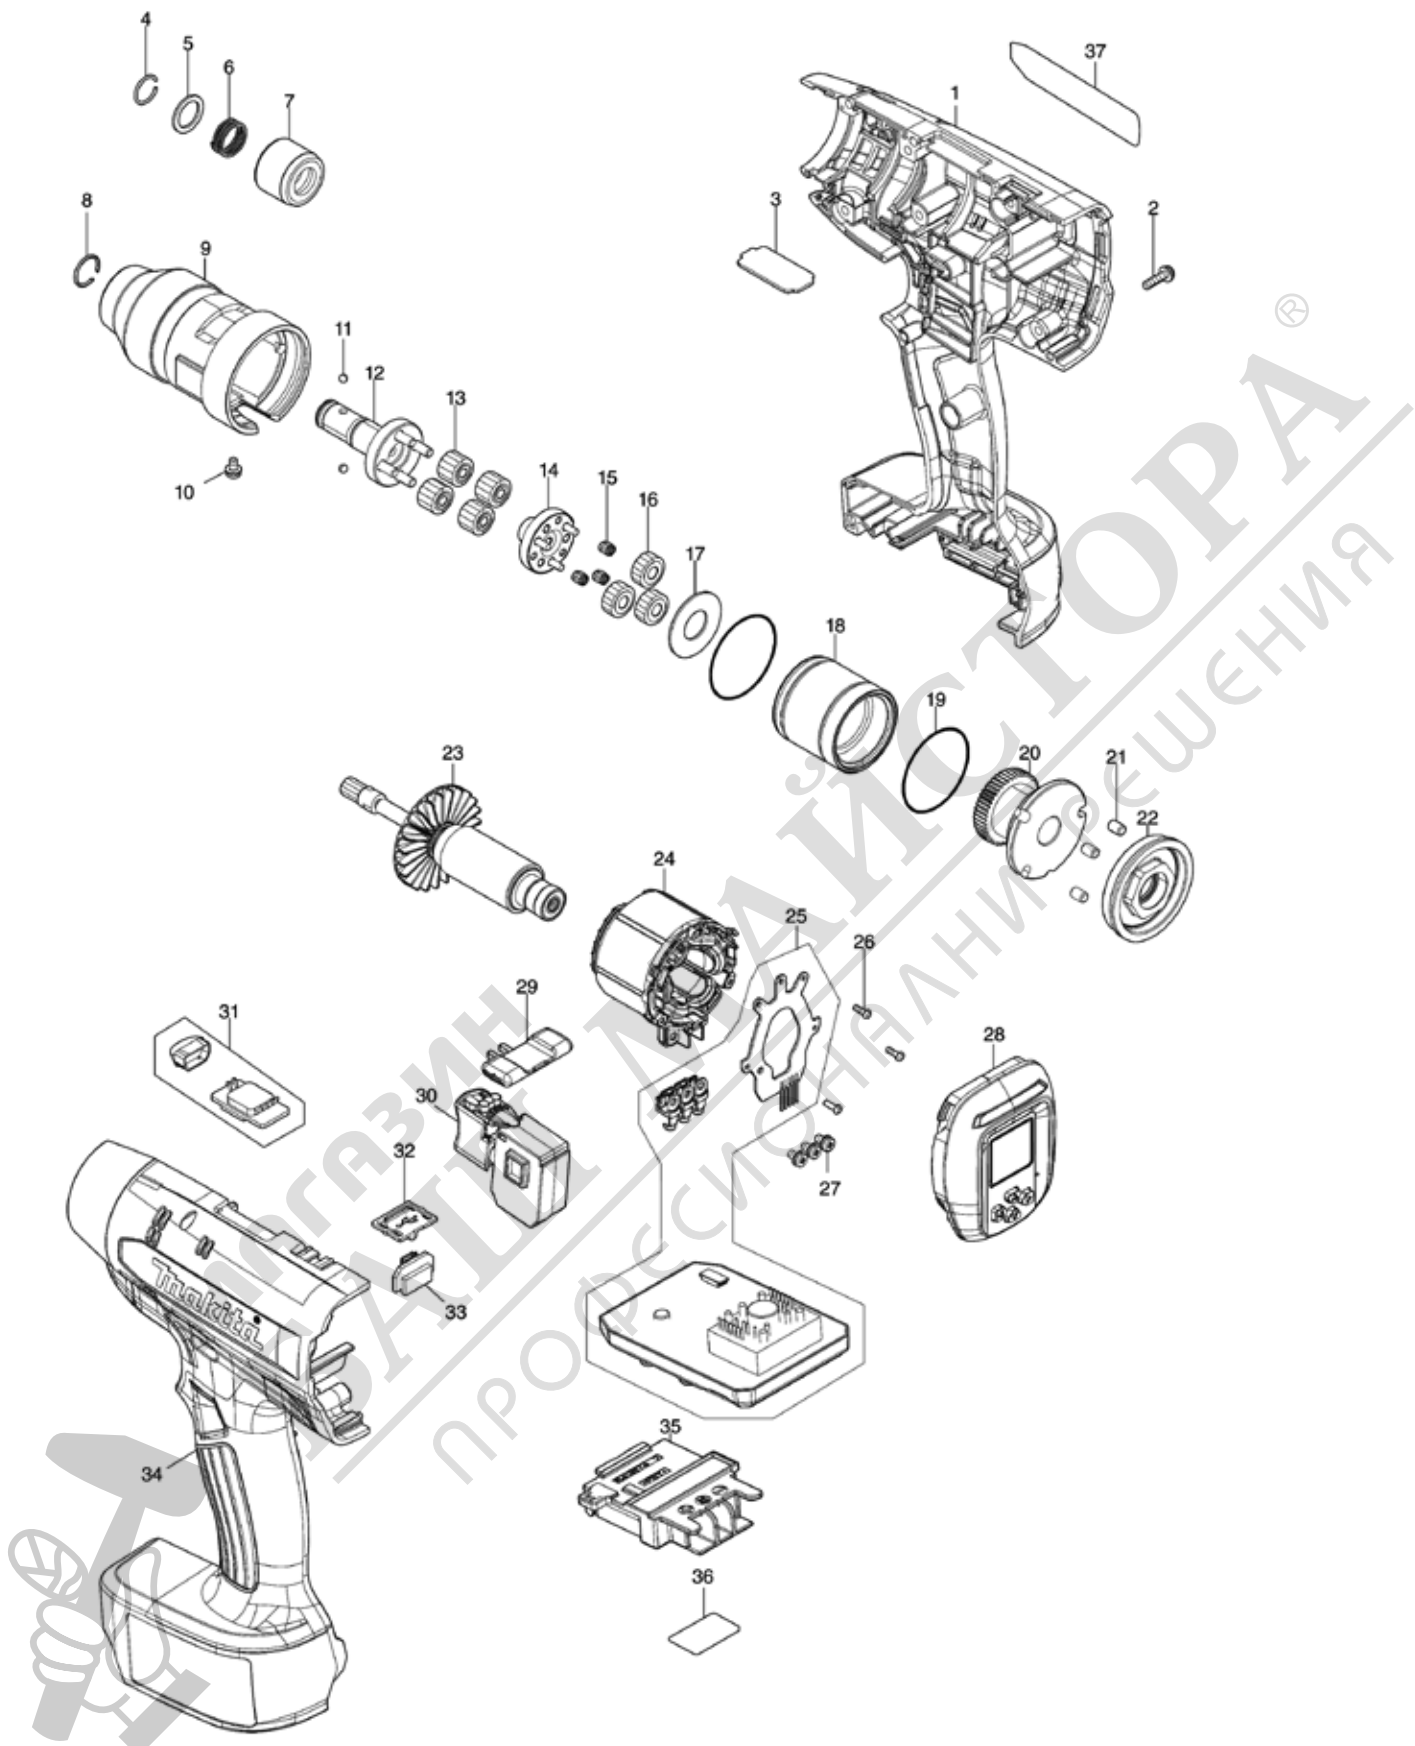

Model No.DFT120T CORDLESS SCREWDRIVER

Model No.DFT120T CORDLESS SCREWDRIVER

Item	Parts No.	Description	I/C	Qty	New/Old	Opt. 1	Opt. 2	Note
001	183U77-7	HOUSING SET		1				
C10	263005-3	RUBBER PIN 6		2				
D10		INC. 34						
002	266816-5	+ PAN HEAD SCREW M3X12 WITH WR		10	*			
002-1	265C77-2	PAN HEAD SCREW M3X14 WITH WR	<	10				
003	347921-8	PLATE V		1				
004	231965-7	RING SPRING 10		1				
005	267143-3	FLAT WASHER 11		1				
006	233005-7	COMPRESSION SPRING 13		1				
007	162218-2	SLEEVE		1				
008	231951-8	RING SPRING 11		1				
009	141G51-7	GEAR CASE COMPLETE		1				
010	652069-6	FLAT HEAD SCREW M3X6		1				
011	216019-1	STEEL BALL 3		2				
012	141G50-9	SPINDLE M COMPLETE		1				
013	221537-6	SPUR GEAR 16		4				
014	141G48-6	SPUR GEAR 13 COMPLETE D		1				
015	212194-1	NEEDLE CAGE 205		3				
016	227366-5	SPUR GEAR 18		3				
017	253546-7	FLAT WASHER 12		1				
018	227925-5	INTERNAL GEAR 47		1				
019	213A16-4	O-RING 30		2				
020	162B28-9	TORQUE SENCER 12 COMPLETE		1				
021	268143-6	PIN 4		3				
022	312C39-2	BEARING BOX		1				
023	619719-6	ROTOR		1				
024	629A94-8	STATOR		1				
025	620J23-8	CONTROLLER		1				
026	266490-9	TAPPING SCREW PT 2X6		3				
027	652069-6	FLAT HEAD SCREW M3X6		3				
028	632T10-5	DISPLAY UNIT		1				
029	457469-3	F/R CHANGE LEVER		1				
030	651082-1	SWITCH C3JW-1B-S		1				
031	620H65-0	BUZZER CIRCUIT		1				
032	413C81-7	USB COVER		1				
033	620H66-8	USB CIRCUIT		1				
034	183U77-7	HOUSING SET		1				
C10	263005-3	RUBBER PIN 6		2				
D10		INC. 1						
035	643874-2	TERMINAL		1				
036	8115H3-3	DFT120T SERIAL NO. LABEL		1				

Please order the parts with part number.

Print Date 30/5/2022

Model No.DFT120T CORDLESS SCREWDRIVER

Item	Parts No.	Description	I/C	Qty	New/Old	Opt. 1	Opt. 2	Note
037	8115G8-6	DFT120T NAME PLATE		1				

Please order the parts with part number.