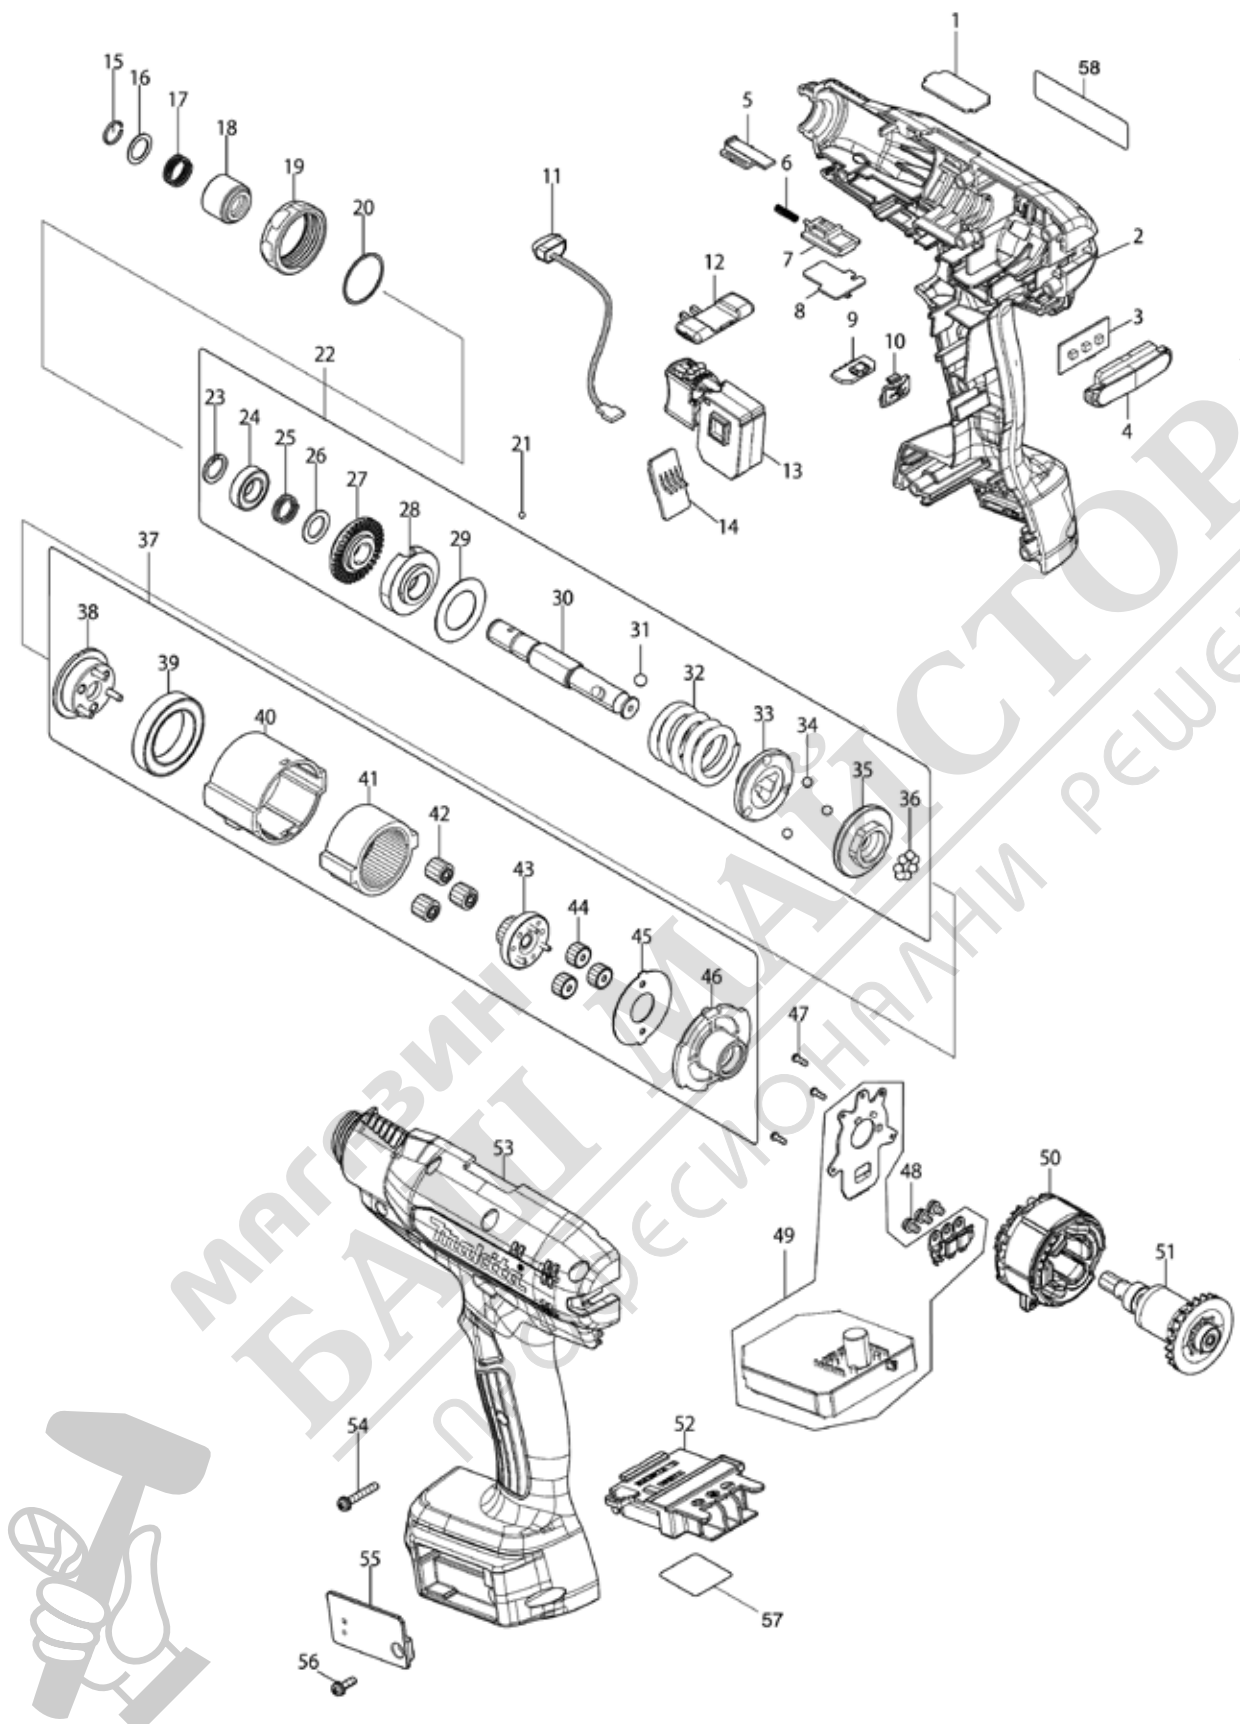

Model No.DFT087F CORDLESS SCREWDRIVER

МАГАЗИН МАСТЕРСТОРА
БАЛТИЙСКОЕ РЕШЕНИЕ

Model No.DFT087F CORDLESS SCREWDRIVER

Item	Parts No.	Description	I/C	Qty	New/Old	Opt. 1	Opt. 2	Note
001	345344-4	PLATE H		1				
002	183W31-3	HOUSING SET		1				
C10	263005-3	RUBBER PIN 6		2				
C20	931002-4	HEX. NUT M3		9				
D10		INC. 53						
003	620622-6	LED CIRCUIT		1				
004	457484-7	LENS		1				
005	412712-7	CHANGE PLATE		1				
006	233025-1	COMPRESSION SPRING 2		1				
007	140U90-8	SWITCH LEVER COMPLETE		1				
008	620D61-4	SENSOR CIRCUIT		1				
009	620J83-0	USB CIRCUIT		1				
010	144709-5	USB COVER COMPLETE		1				
011	620J82-2	LED CIRCUIT		1				
012	457469-3	F/R CHANGE LEVER		1				
013	651082-1	SWITCH C3JW-1B-S		1				
014	620621-8	BUZZER CIRCUIT		1				
015	233930-2	RING SPRING 9		1				
016	267070-4	FLAT WASHER 10		1				
017	232374-3	COMPRESSION SPRING 10A		1				
018	161607-8	BIT SLEEVE		1				
019	457530-6	LOCK NUT M28 BLACK		1				
020	213836-0	O-RING 22		1				
021	216015-9	STEEL BALL 2.4		2				
022	122C82-1	CLUTCH ASSEMBLY 8MR		1				
D10		INC. 23-36						
023	961026-6	RETAINING RING S-10		1				
024	210076-1	BALL BEARING 6800LLB		1				
025	232375-1	COMPRESSION SPRING 10B		1				
026	267047-9	FLAT WASHER 10		1				
027	324834-0	LOCK NUT M12		1				
028	158408-3	ADJUST RING COMPLETE		1				
029	267276-4	FLAT WASHER 18		1				
030	327A31-3	SPINDLE MR		1				
031	216018-3	STEEL BALL 5.0		3				
032	233384-3	COMPRESSION SPRING 19E		1				
033	223146-7	CAM D		1				
034	216024-8	STEEL BALL 4		3				
035	223187-3	CUM F		1				
036	216024-8	STEEL BALL 4		7				
037	136814-2	GEAR ASSEMBLY		1				
D10		INC. 38-46						

Please order the parts with part number.

Print Date 19/10/2022