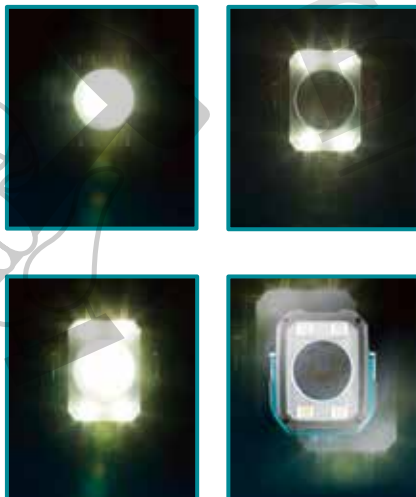

40V Max LED Long Distance Flashlight

HEAVY DUTY BRUSHLESS

ML007G

МАГАЗИН
БАШ
ПРОФЕССИОНАЛЬНАЯ

40V Max LED Long Distance Flashlight

The 40V Max XGT LED. Long Distance Flashlight (ML007G) delivers bright illumination, versatility, and convenience. The flashlight has 4 modes of operation: Spotlight, delivering 600 lumens, Floodlight, delivering 1000 lumens, Spot/Flood delivering 1250 lumens, and Strobe.

Product Overview

Battery capacity warning

Rafter Hook

4 Light Output Modes

Head swivels 90°

Compact design

eXtreme Protection Technology

Product Specifications

- **Battery Capacity Warning Function** – Light automatically dims and a single LED remains illuminated once battery charge starts running low, notifying the user. Allowing time for the user to change the battery before being left in complete darkness.
- **4 Light Output Modes** – By pressing the lighting mode selection button, the flashlight starts up in Spot mode. The user can then choose between spot mode (600lm), flood mode (1,000lm), spot & flood mode (1,250lm) and strobe mode.
- **Rafter Hook** – allows for easy handling and enables for light to be hung or suspended to provide more convenient and versatile lighting.
- **Head swivels 90°** – allows for increased versatility, enabling the user to focus the light at different angles for varying working conditions.
- **Compact Design** – at only 1.95kg in weight with 4.0Ah battery and 330mm in height the ML007G is comfortable for use in extended applications.
- **eXtreme Protection Technology** – designed to endure outdoor working conditions with increased protection against dust and moisture.