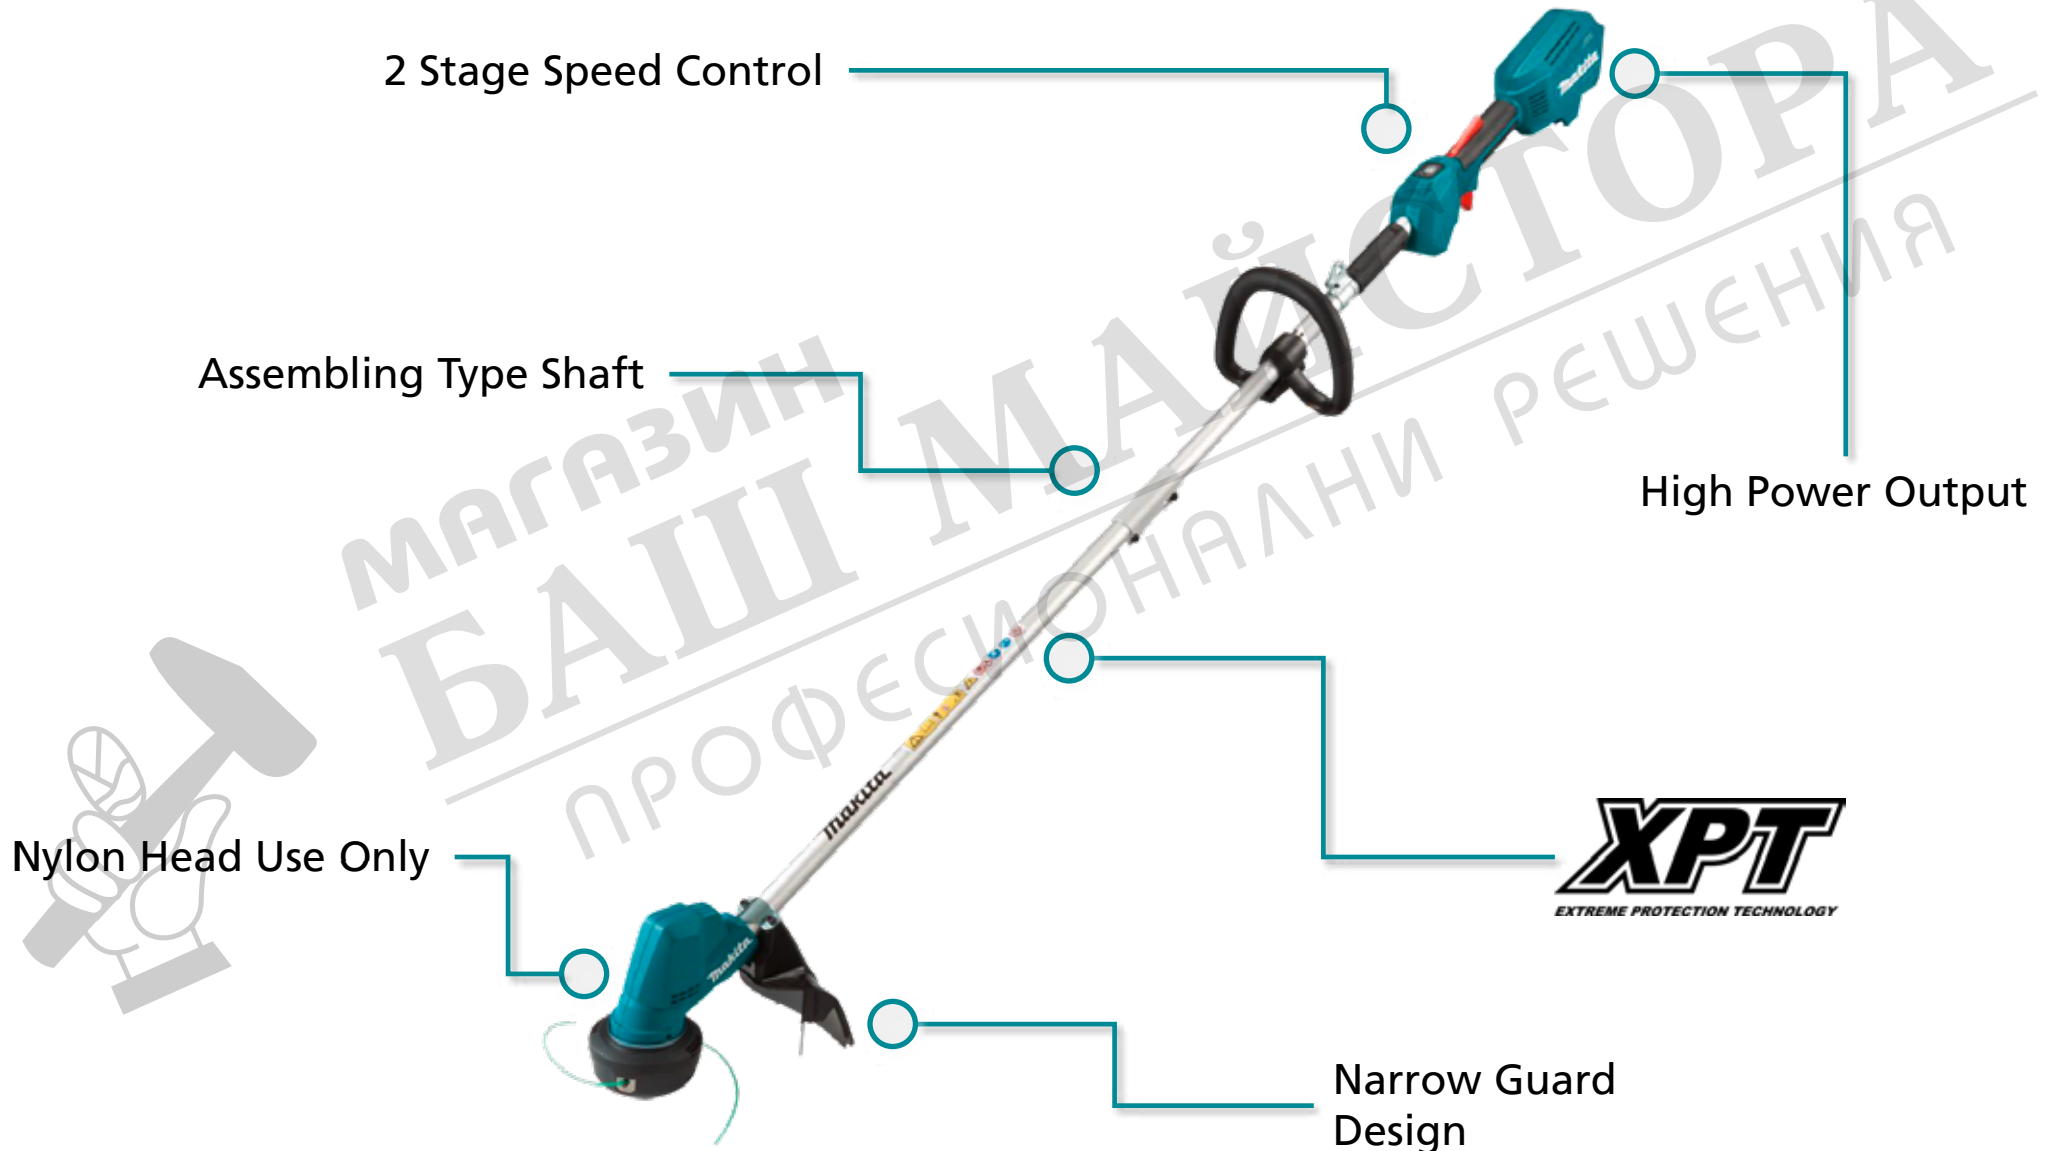

Makita

18V Brushless Loop Handle Line Trimmer

LXT

DUR192L

BRUSHLESS

Product Statement

The DUR192 is a lightweight, powerful line trimmer featuring a brushless motor powered by Makita's 18V LXT technology.

It produces 460W of max power output and has a max. cutting width of 300mm (12") making it perfect for a wide variety of tasks. It features two mode speed selection allowing the user to choose between Mode 1: 4,500rpm and Mode 2: 6,000rpm.

It's lightweight design of 3kg with a battery allows for long periods of use with minimal user fatigue.

Product Overview

Product Specification Sheet

Max. Power Output	0.46kW
No Load Speed	Lo: 0 – 4,500rpm High: 0 – 6,000rpm
Spindle Size	M10 x 1.25 LH
Nylon Head Accepts Nylon Line	2.0mm x 3.0m
Max. Cutting Width	300mm
Overall Length	1,670mm
Skin Weight	2.4kg
Weight (With Battery)	3.0kg
Voltage	18V

- **2 Stage Speed Control** – allows the user to select the accurate speed for the job at hand, choosing between Low: 0 – 4,600rpm and High: 0 – 6,000rpm.
- **Assembly Type Shaft** – this trimmer comes folded to allow for easy transportation however once the trimmer has been put together, it is not able to be disassembled.
- **Nylon Head Use Only** – the 300mm cutting width is only suitable for use with nylon line. Metal/Plastic blades are not able to be connected to this model.
- **High Power Output** – produces 0.46kW of max power output, providing the power needed to take on the toughest tasks.
- **Extreme Protection Technology** – provides added protection by channelling dust and moisture away from the tool's key internal components.
- **Narrow Guard Design** – provides the user with a better line of sight to the nylon head, leading to more accurate trimming.