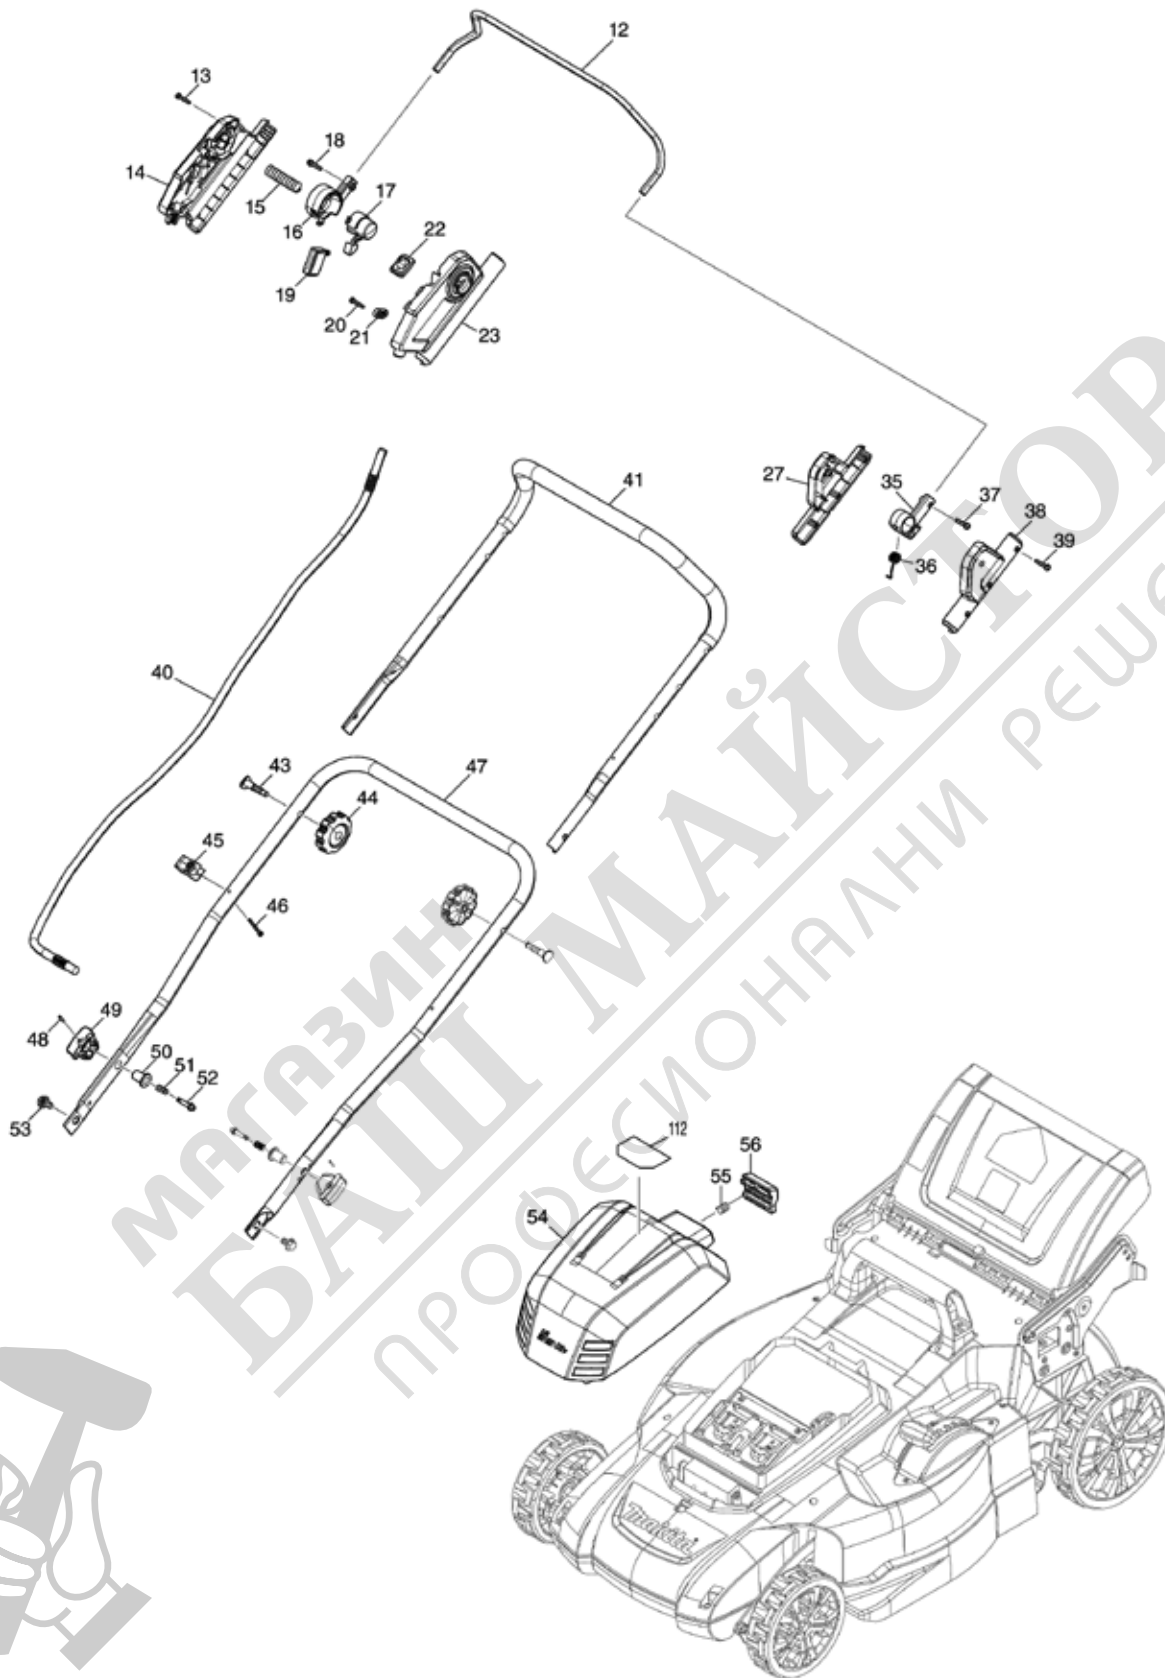

Model No.DLM480 480MM CORDLESS LAWN MOWER