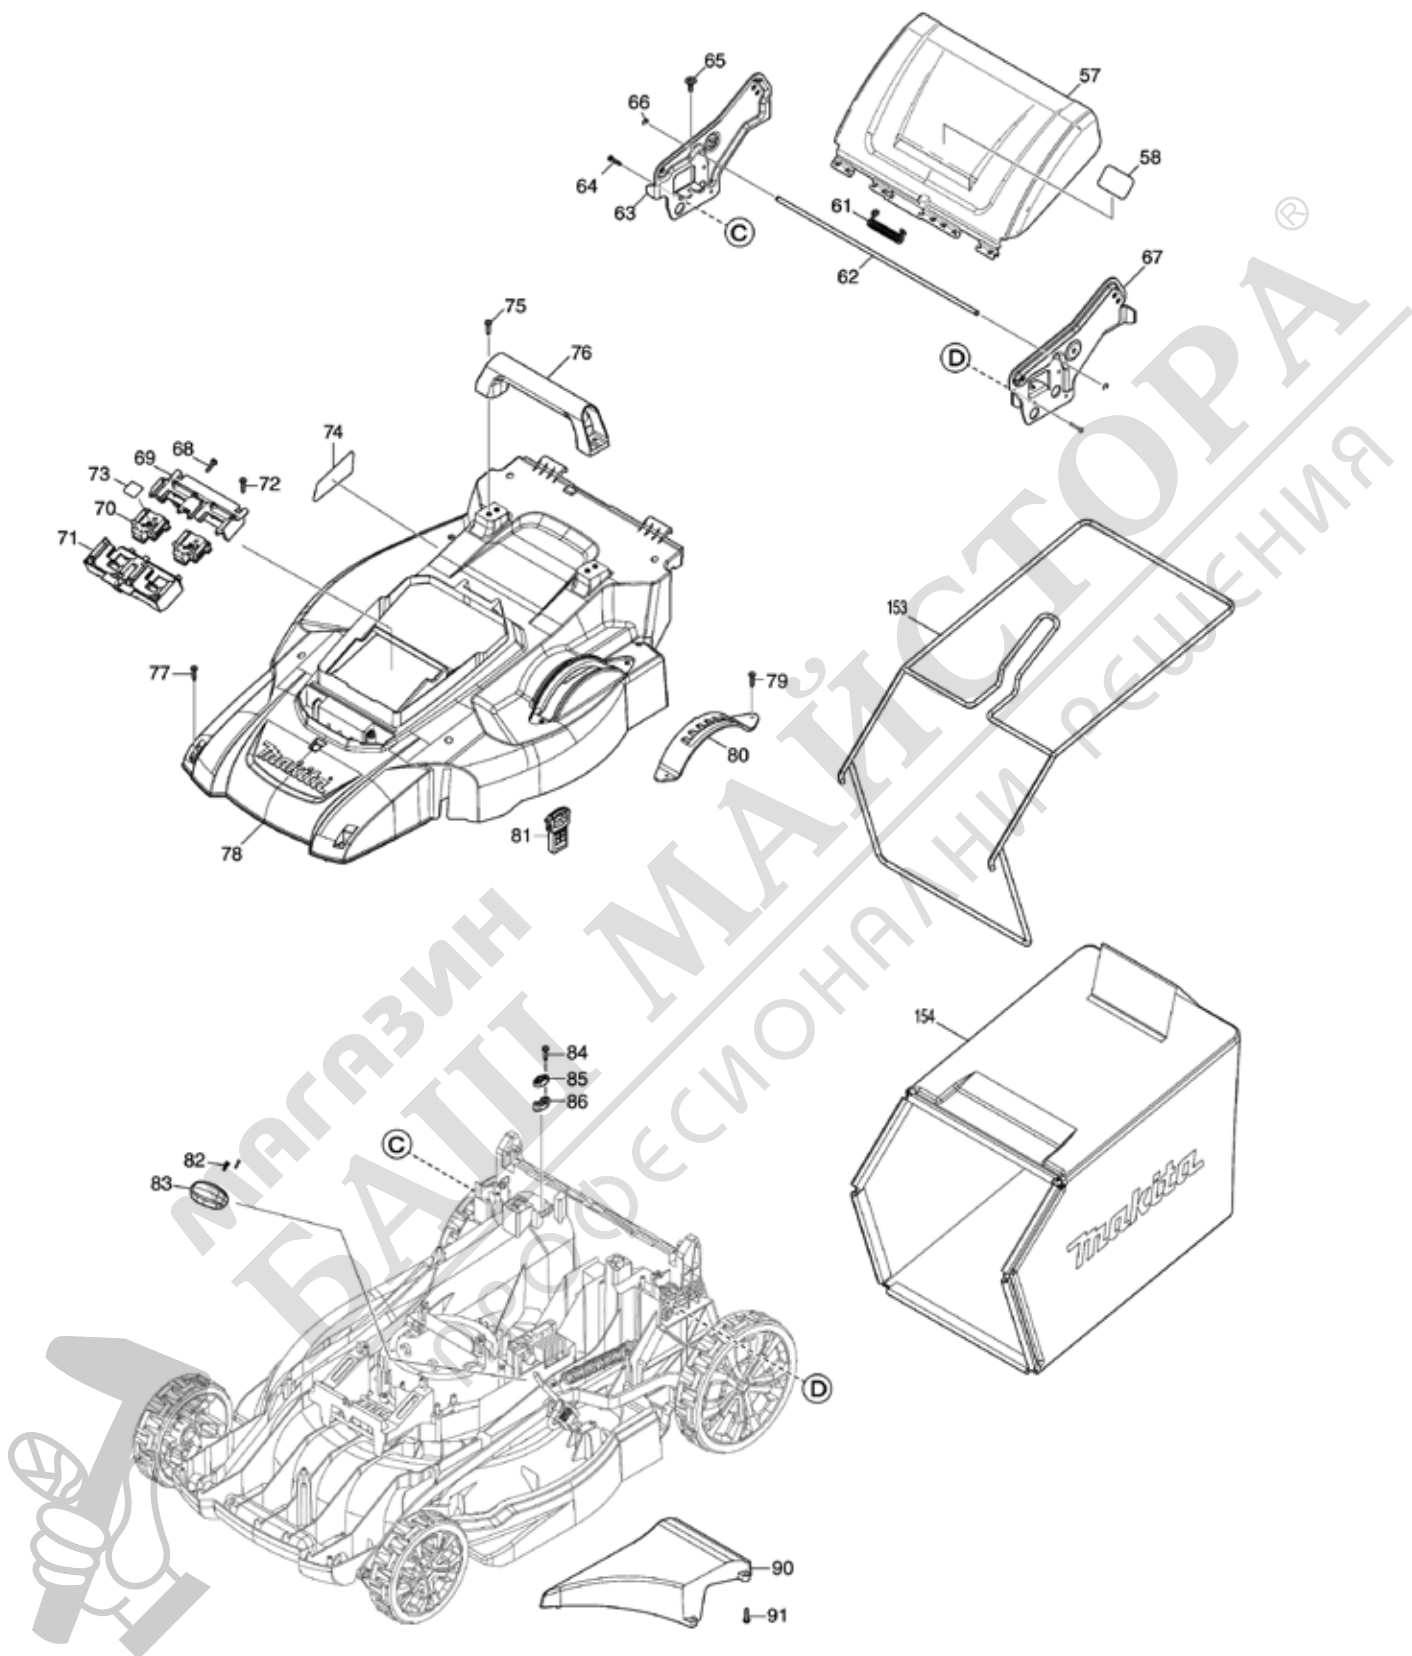

Model No.DLM480 480MM CORDLESS LAWN MOWER