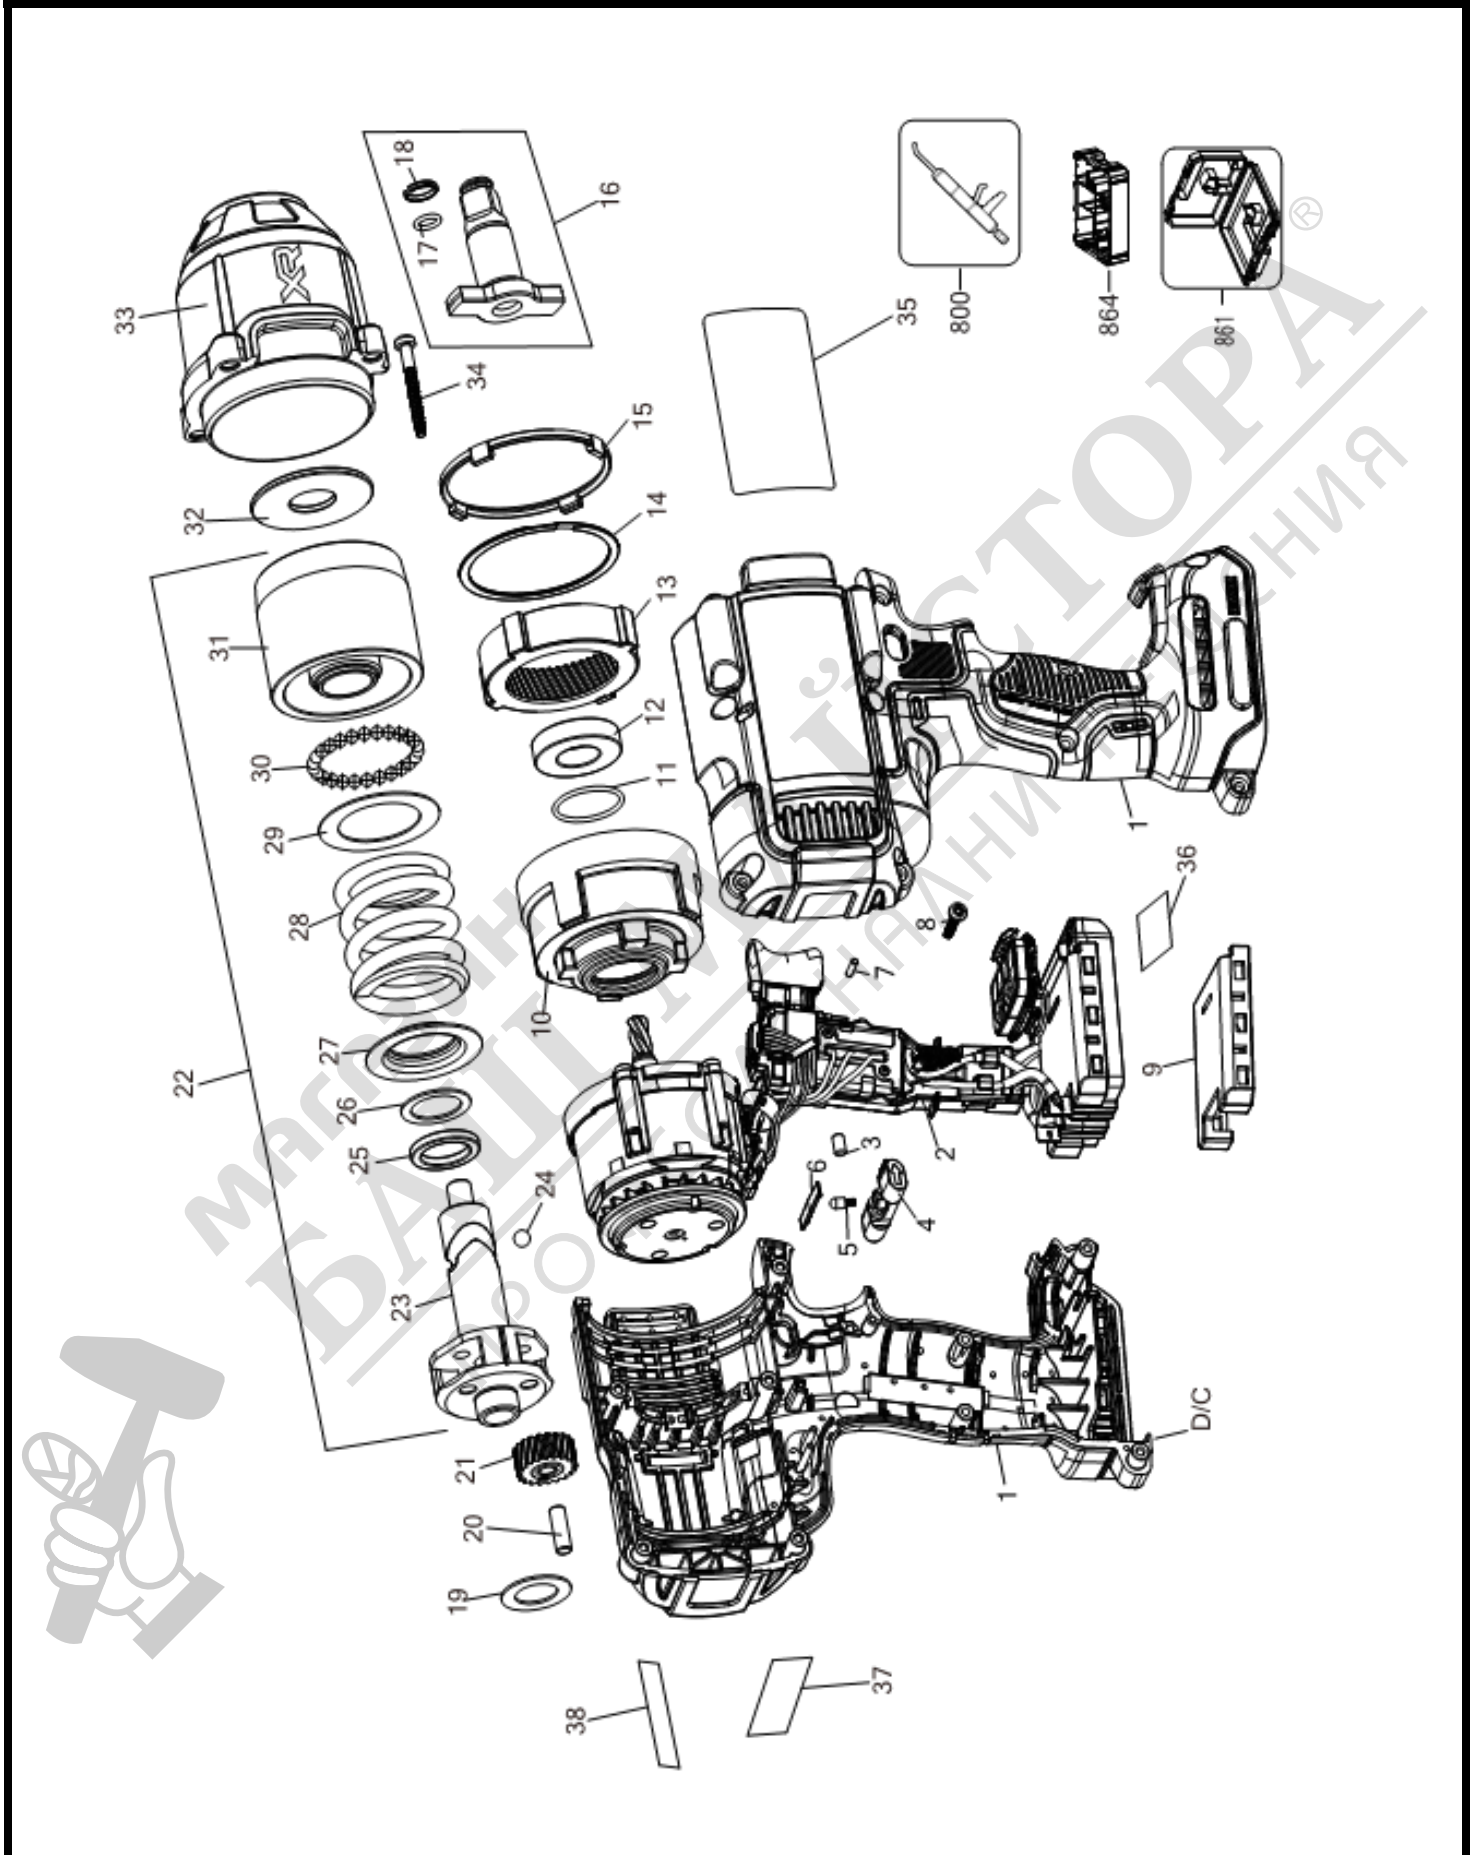

DCF900NT IMPACT WRENCH 1

## Parts List DCF900NT IMPACT WRENCH 1

Item	Part Number	Qty	Part Description	General Description	Other Info	Repair Inst	Markets
1	NA100738	1	CLAMSHELL SET			No	XJ
2	NA039647	1	MOTOR SA			No	XJ
3	N186764	4	RUBBER PAD			No	XJ
4	N137055	1	ACTUATOR FWD/REV			No	XJ
5	N403227	1	DETENT			No	XJ
6	N419514	1	DETENT	FWD/REV		No	XJ
7	N071836	1	ROLL PIN			No	XJ
8	330019-04	9	SCREW			No	XJ
9	NA066209	1	RUBBER SEAL			No	XJ
10	N363283	1	GEARCASE			No	XJ
11	N411414	1	O RING			No	XJ
12	N158641	1	BEARING			No	XJ
13	N470304	1	GEAR	RING GEAR		No	XJ
14	N389400	1	RING			No	XJ
15	N410641	1	SEAL			No	XJ
16	NA039663	1	ANVIL ASSEMBLY	1/2" HOG RING		No	XJ
17	050056-00	1	O RING			No	XJ
18	086947-00	1	CIRCLIP			No	XJ
19	N114027	1	WASHER			No	XJ
20	N194994	3	PIN			No	XJ
21	N389396	3	GEAR			No	XJ
22	NA039655	1	IMPACTOR			No	XJ
23	NA024756	1	CARRIER			No	XJ
24	618844-00	2	BALL STEEL			No	XJ
25	NA080785	1	BUMPER			No	XJ
26	NA080787	1	WASHER			No	XJ
27	NA080788	1	WASHER			No	XJ
28	N827324	1	SPRING			No	XJ
29	N377515	1	WASHER THRUST			No	XJ
30	000475-00	27	BALL STEEL			No	XJ
31	NA024757	1	IMPACTOR			No	XJ
32	N735836	1	WASHER			No	XJ

## Parts List DCF900NT IMPACT WRENCH 1

Item	Part Number	Qty	Part Description	General Description	Other Info	Repair Inst	Markets
33	NA163451	1	NOSE SA			No	XJ
34	NA002385	4	SCREW			No	XJ
35	NA005586	1	RATING PLATE	EURO		No	XJ
36	NA005587	1	LABEL	FOOT QR		No	XJ
37	NA013335	1	LABEL	BRUSHLESS		No	XJ
38	NA018894	1	BRAND LABEL	18V XR		No	XJ
800	N017298	1	GREASE	G-2008 Molykote		No	XJ
861	N279261	1	KITBOX			No	XJ
864	NA162976	1	INSERT			No	XJ