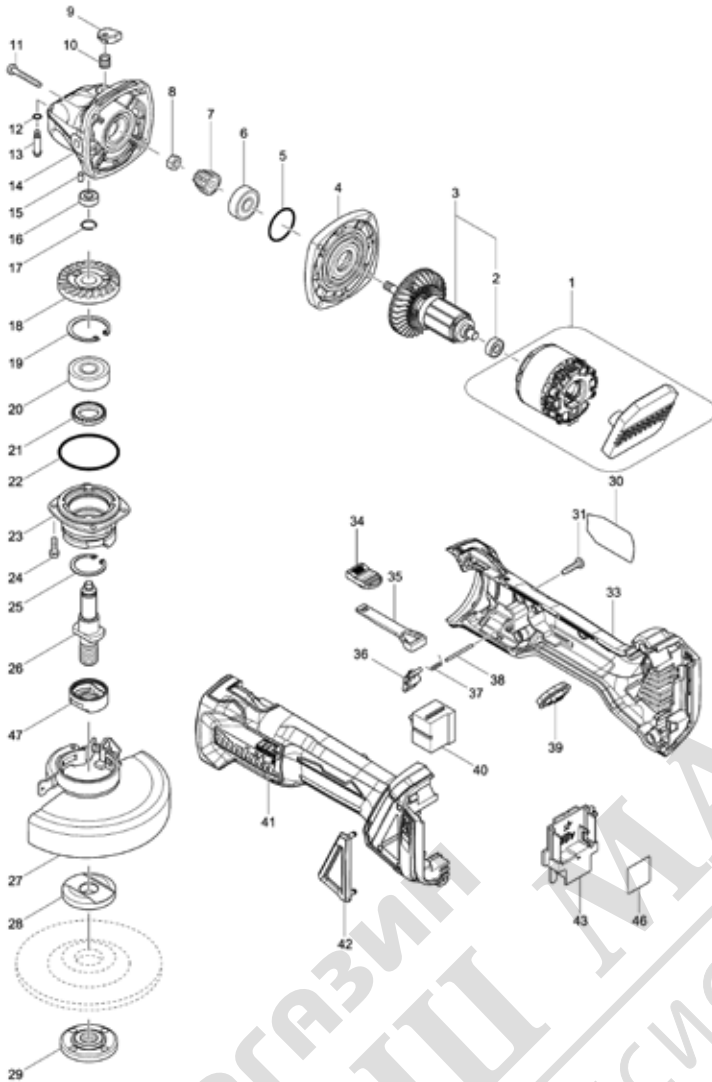

Model No.DGA456 115MM CORDLESS ANGLE GRINDER