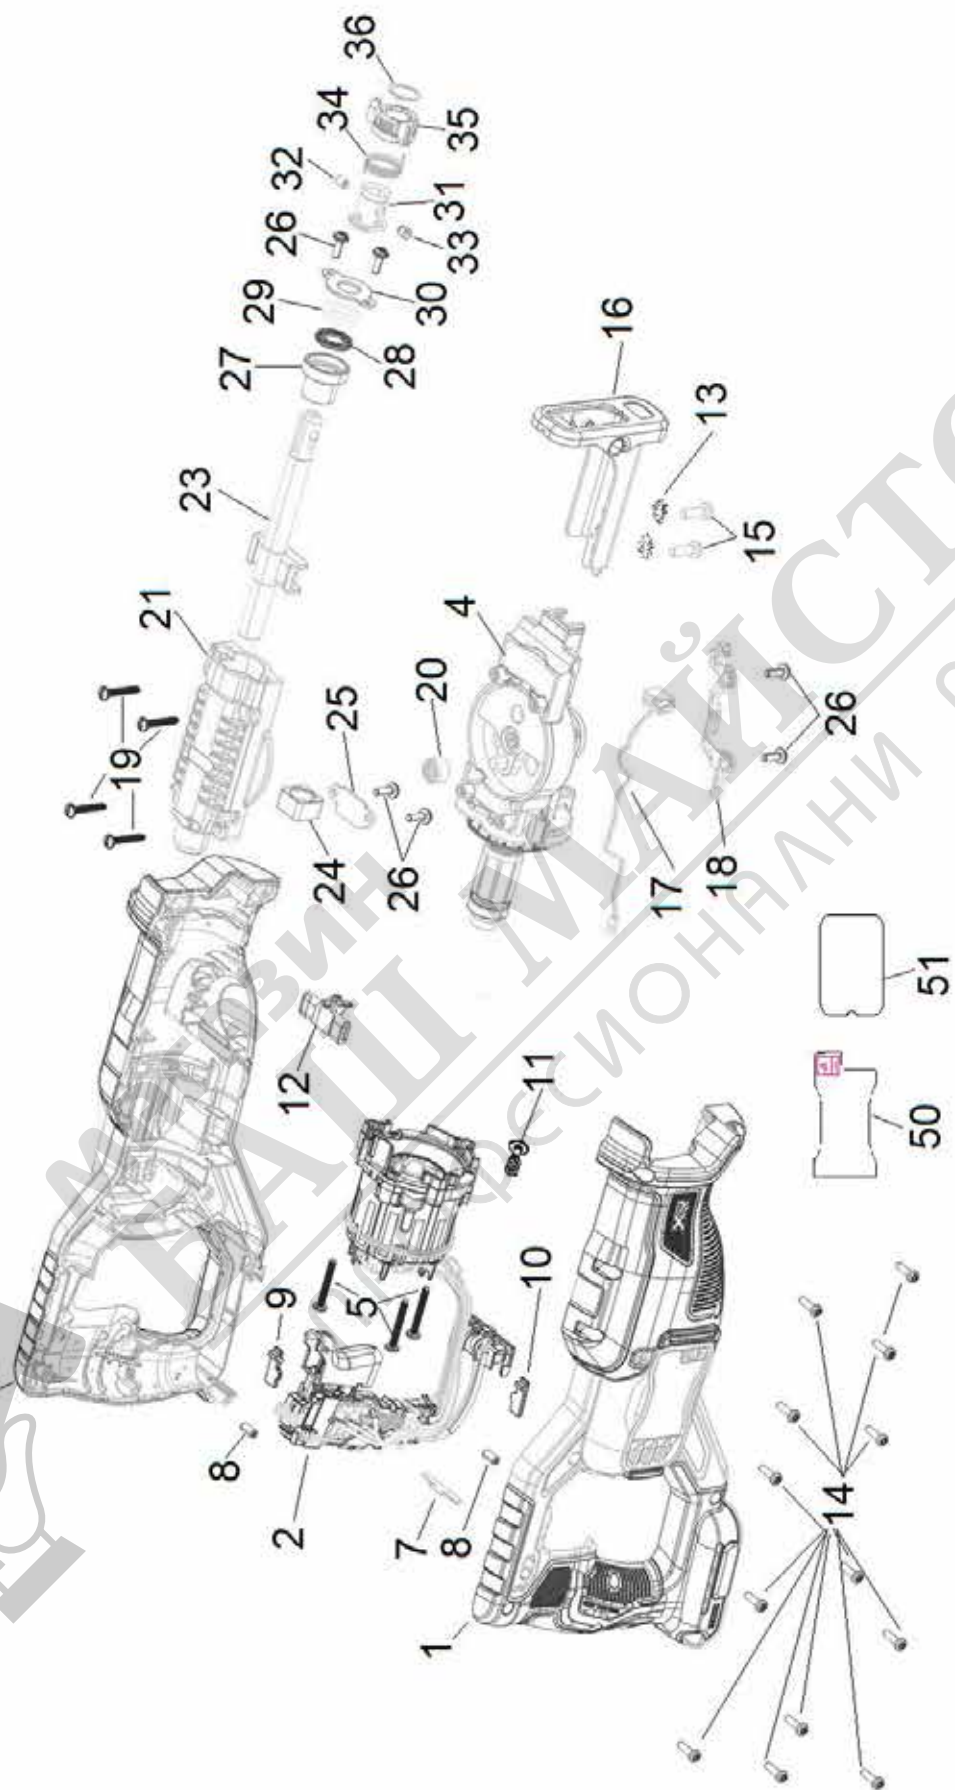

DCS382N RECIPROCATING SAW 1

Parts List DCS382N RECIPROCATING SAW 1

Item	Part Number	Qty	Part Description	General Description	Other Info	Repair Inst	Markets
1	N934978	1	HOUSING SA			No	QW
2	N911009	1	STATOR SA			No	QW
4	N842864	1	GEARCASE SA			No	QW
5	330045-09	3	SCREW			No	QW
7	N467560	1	PLATE			No	QW
8	N487311	2	RUBBER			No	QW
9	N728013	1	INSERT			No	QW
10	N728012	1	INSERT			No	QW
11	N453948	1	SPRING			No	QW
12	N454084	1	BUTTON LOCK-OFF			No	QW
13	605111-00	2	WASHER LOCK			No	QW
14	330019-02	13	SCREW			No	QW
15	N242699	2	SCREW			No	QW
16	N743848	1	SHOE SA			No	QW
17	N678311	1	LED			No	QW
18	N677736	1	GUIDE			No	QW
19	330045-08	4	SCREW			No	QW
20	N854485	1	BEARING			No	QW
21	N842865	1	GEARCASE COVER SA			No	QW
23	N702130	1	SHAFT			No	QW
24	N934980	1	BEARING			No	QW
25	N688243	1	PLATE			No	QW
26	N840182	6	SCREW			No	QW
27	N934979	1	BEARING			No	QW
28	N894461	1	SEAL			No	QW
29	N894472	1	FELT SEAL			No	QW
30	N633163	1	RETAINING PLATE			No	QW
31	N697113	1	SLEEVE			No	QW
32	N694246	1	PIN			No	QW
33	N694240	1	PIN			No	QW
34	N697114	1	SPRING TORSION			No	QW
35	N744647	1	COLLAR			No	QW

Parts List DCS382N RECIPROCATING SAW 1

Item	Part Number	Qty	Part Description	General Description	Other Info	Repair Inst	Markets
36	N697540	1	RING			No	QW
50	N915491	1	RATING PLATE	EUROPE	europe	No	QW
51	NA007584	1	WARNING LABEL	EUROPE	EUROPE	No	QW