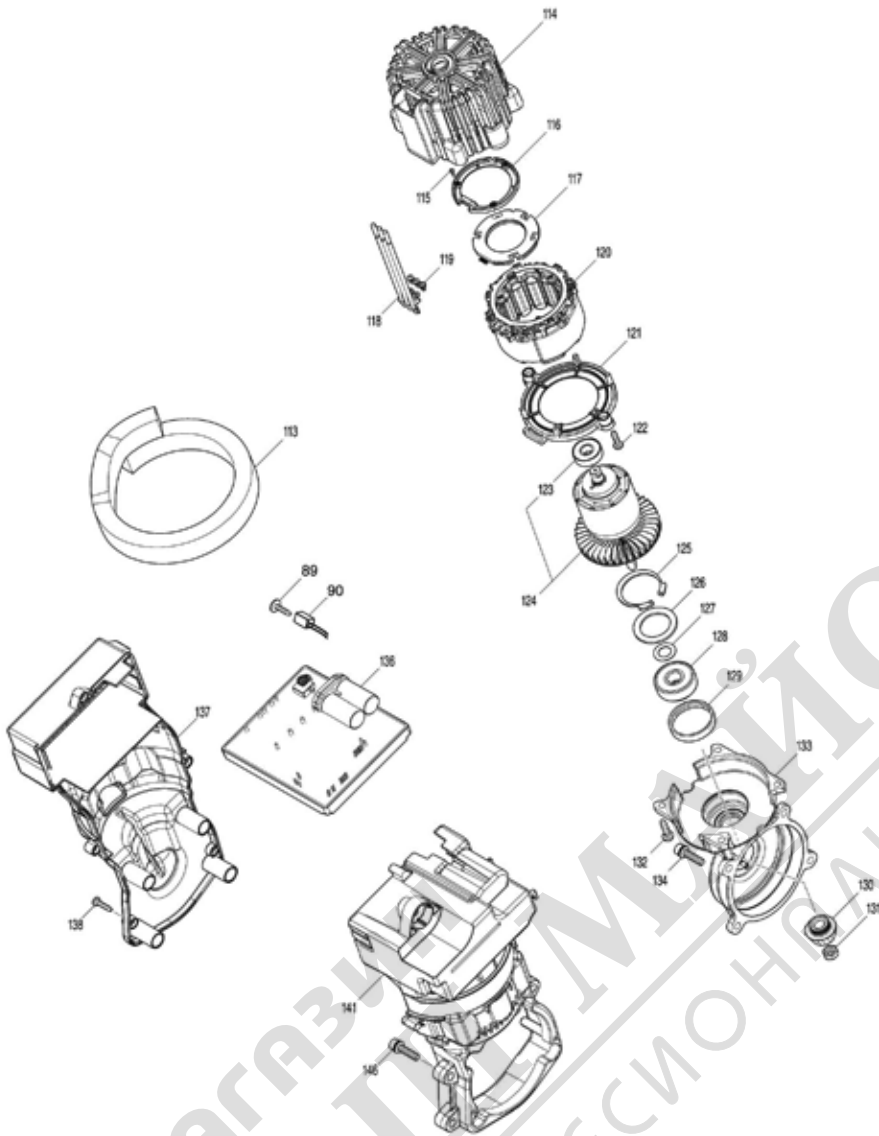

Model No.CE001G 355MM CORDLESS POWER CUTTER