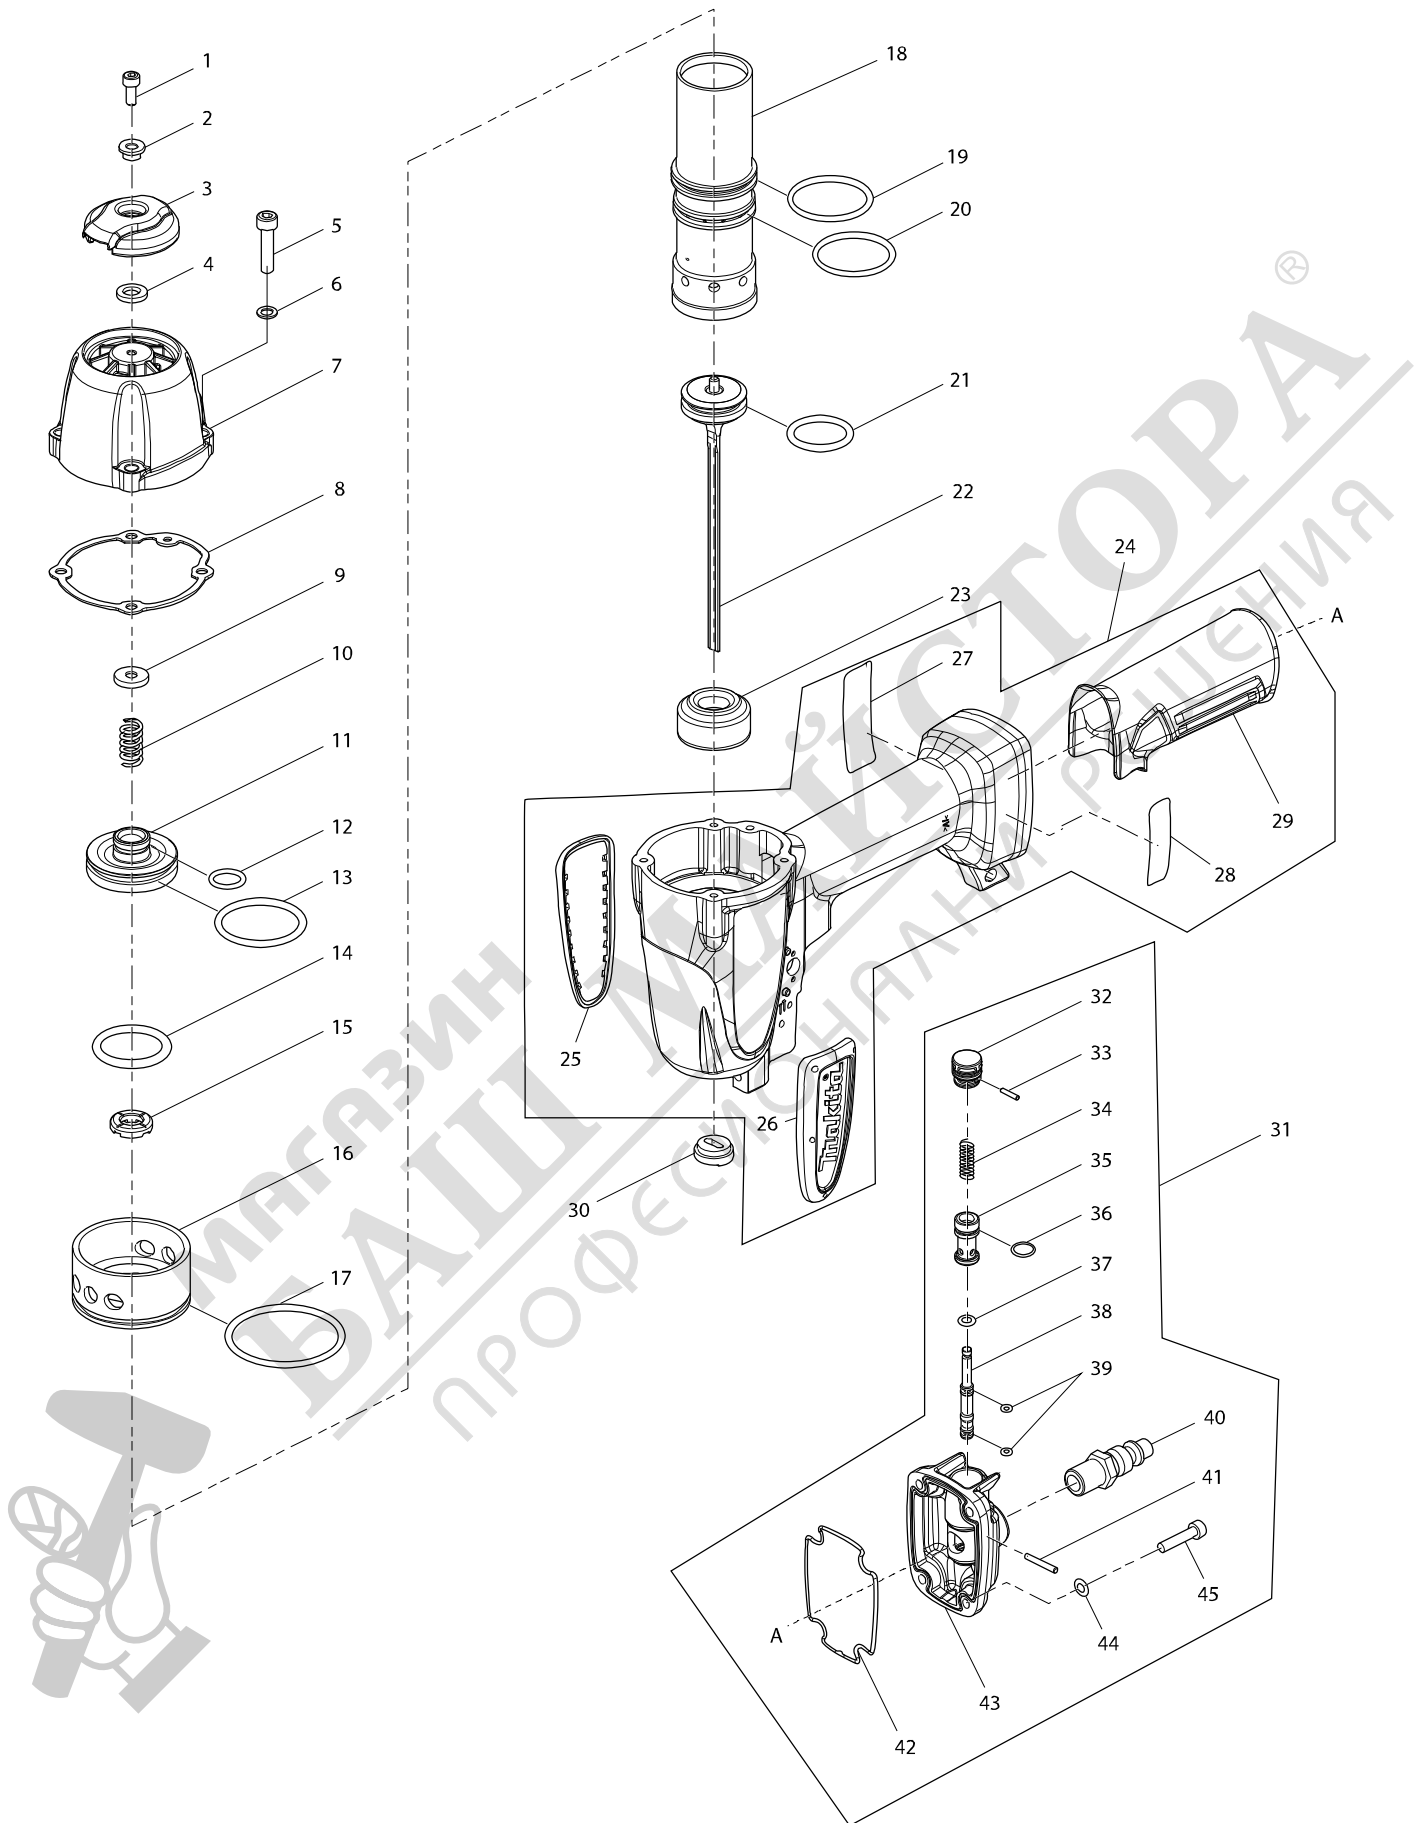

Model No. AT638A NARROW CROWN STAPER

Model No. AT638A NARROW CROWN STAPER