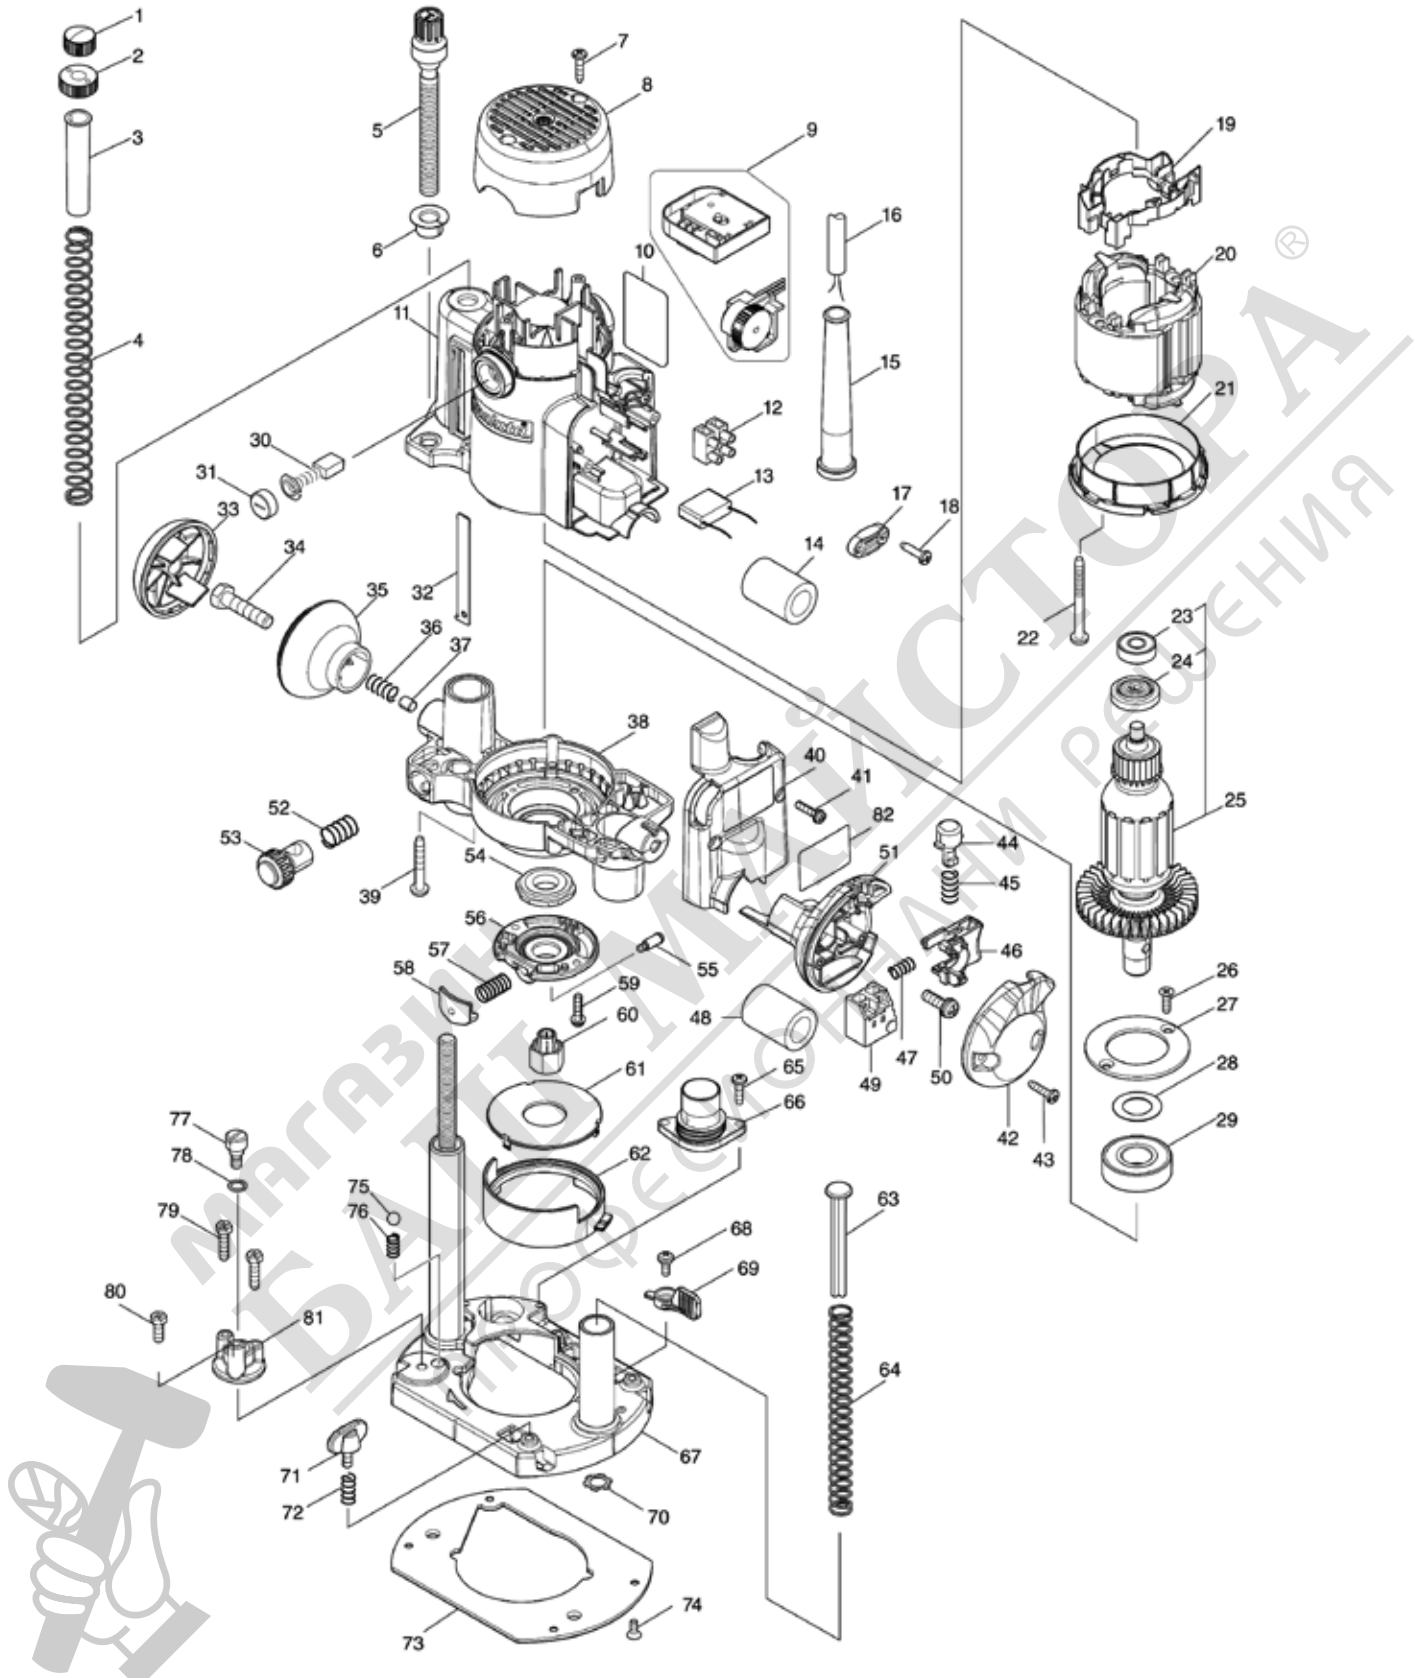

Model No.RP1111C ROUTER

Model No.RP1111C ROUTER

Item	Parts No.	Description	I/C	Qty	New/Old	Opt. 1	Opt. 2	Note
001	252643-6	WING NUT M10		1				
002	410129-8	NYLON NUT M10		1				
003	417320-9	SILENT POLE		1				
004	233287-1	COMPRESSION SPRING 13		1				
005	265739-4	THUMB SCREW M10X90		1				
006	417247-3	DEPTH POINTER		1				
007	265995-6	TAPPING SCREW 4X18		2				
008	413A65-3	REAR COVER		1				
009	620H12-1	CONTROLLER		1				
010	8111U8-0	RP1111C NAME PLATE		1				
011	141F71-5	MOTOR HOUSING COMPLETE		1				
C10	643708-9	BRUSH HOLDER 5-11		2				
012	654531-7	TERMINAL BLOCK 2P		1				
013	645200-1	NOISE SUPPRESSOR		1				
014	685722-9	SPONGE		1				
015	682566-8	CORD GUARD 10		1				
016	665890-4	POWER SUPPLY CORD 1.0-2-4.0		1				
017	687052-4	STRAIN RELIEF		1				
018	265995-6	TAPPING SCREW 4X18		2				
019	638000-6	SUPPORT COMPLETE		1				
020	634363-8	FIELD 220-240V		1				
021	413078-8	BAFFLE PLATE		1				
022	266095-5	TAPPING SCREW 5X55		2				
023	210005-4	BALL BEARING 608DDW		1				
024	681650-6	INSULATION WASHER		1				
025	516398-0	ARMATURE ASS'Y 220-240V		1				
C10	240034-3	FAN 70		1				
D10		INC. 23,24						
026	251295-0	+ COUNTERSUNK HEAD SCREW M4X14		2				
027	285657-0	BEARING RETAINER 50		1				
028	267114-0	FLAT WASHER 17		1				
029	211278-2	BALL BEARING 6203DDW		1				
030	191963-2	CARBON BRUSH CB-303		1				
031	643515-0	HOLDER CAP 7-11		2				
032	816792-9	SCALE PLATE		1				
033	417249-9	KNOB COVER		1				
034	265479-4	HEX. BOLT M8X35		1				
035	417248-1	KNOB		1				
036	233288-9	COMPRESSION SPRING 8		1				
037	323856-7	LOCK PIN		1				
038	152619-2	MOTOR BRACKET COMPLETE		1				

Please order the parts with part number.

Print Date 30/9/2021