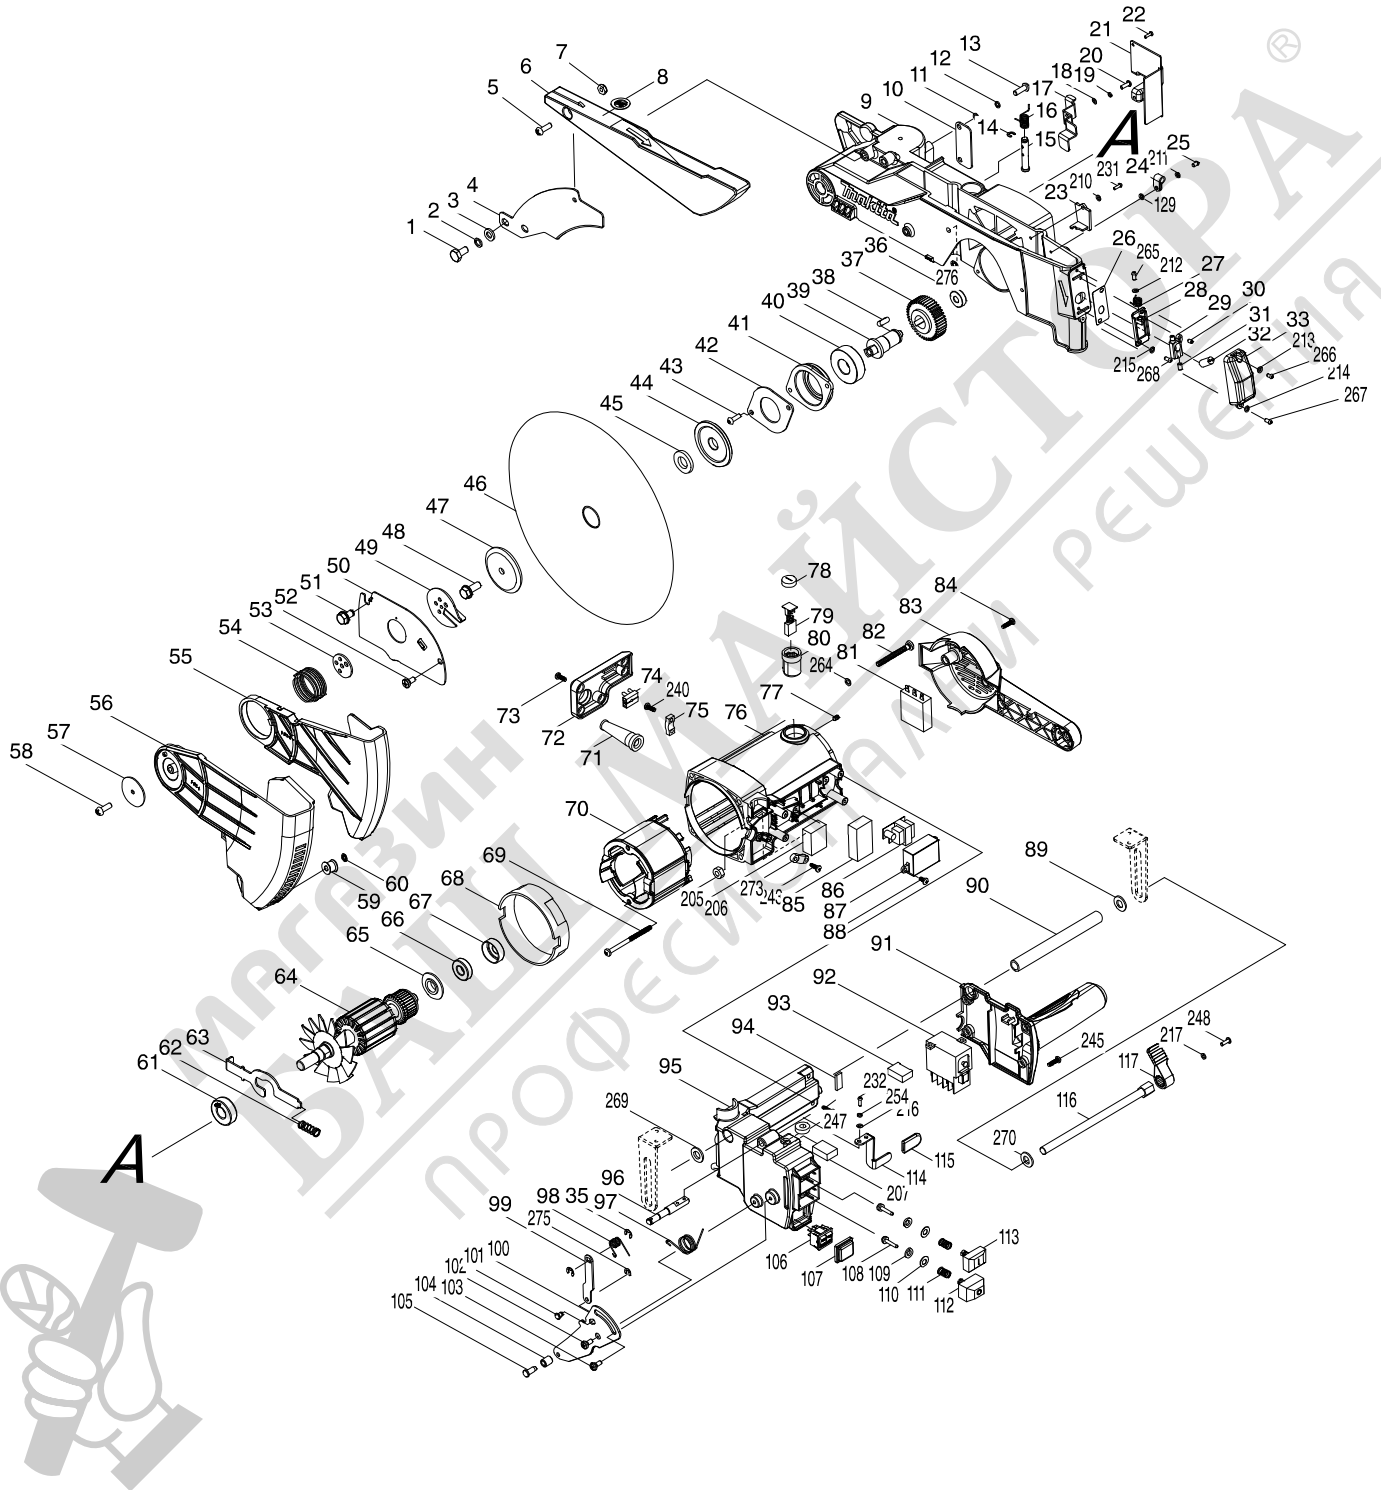

Model No. LH1201FL 305MM TABLE TOP MITER SAW