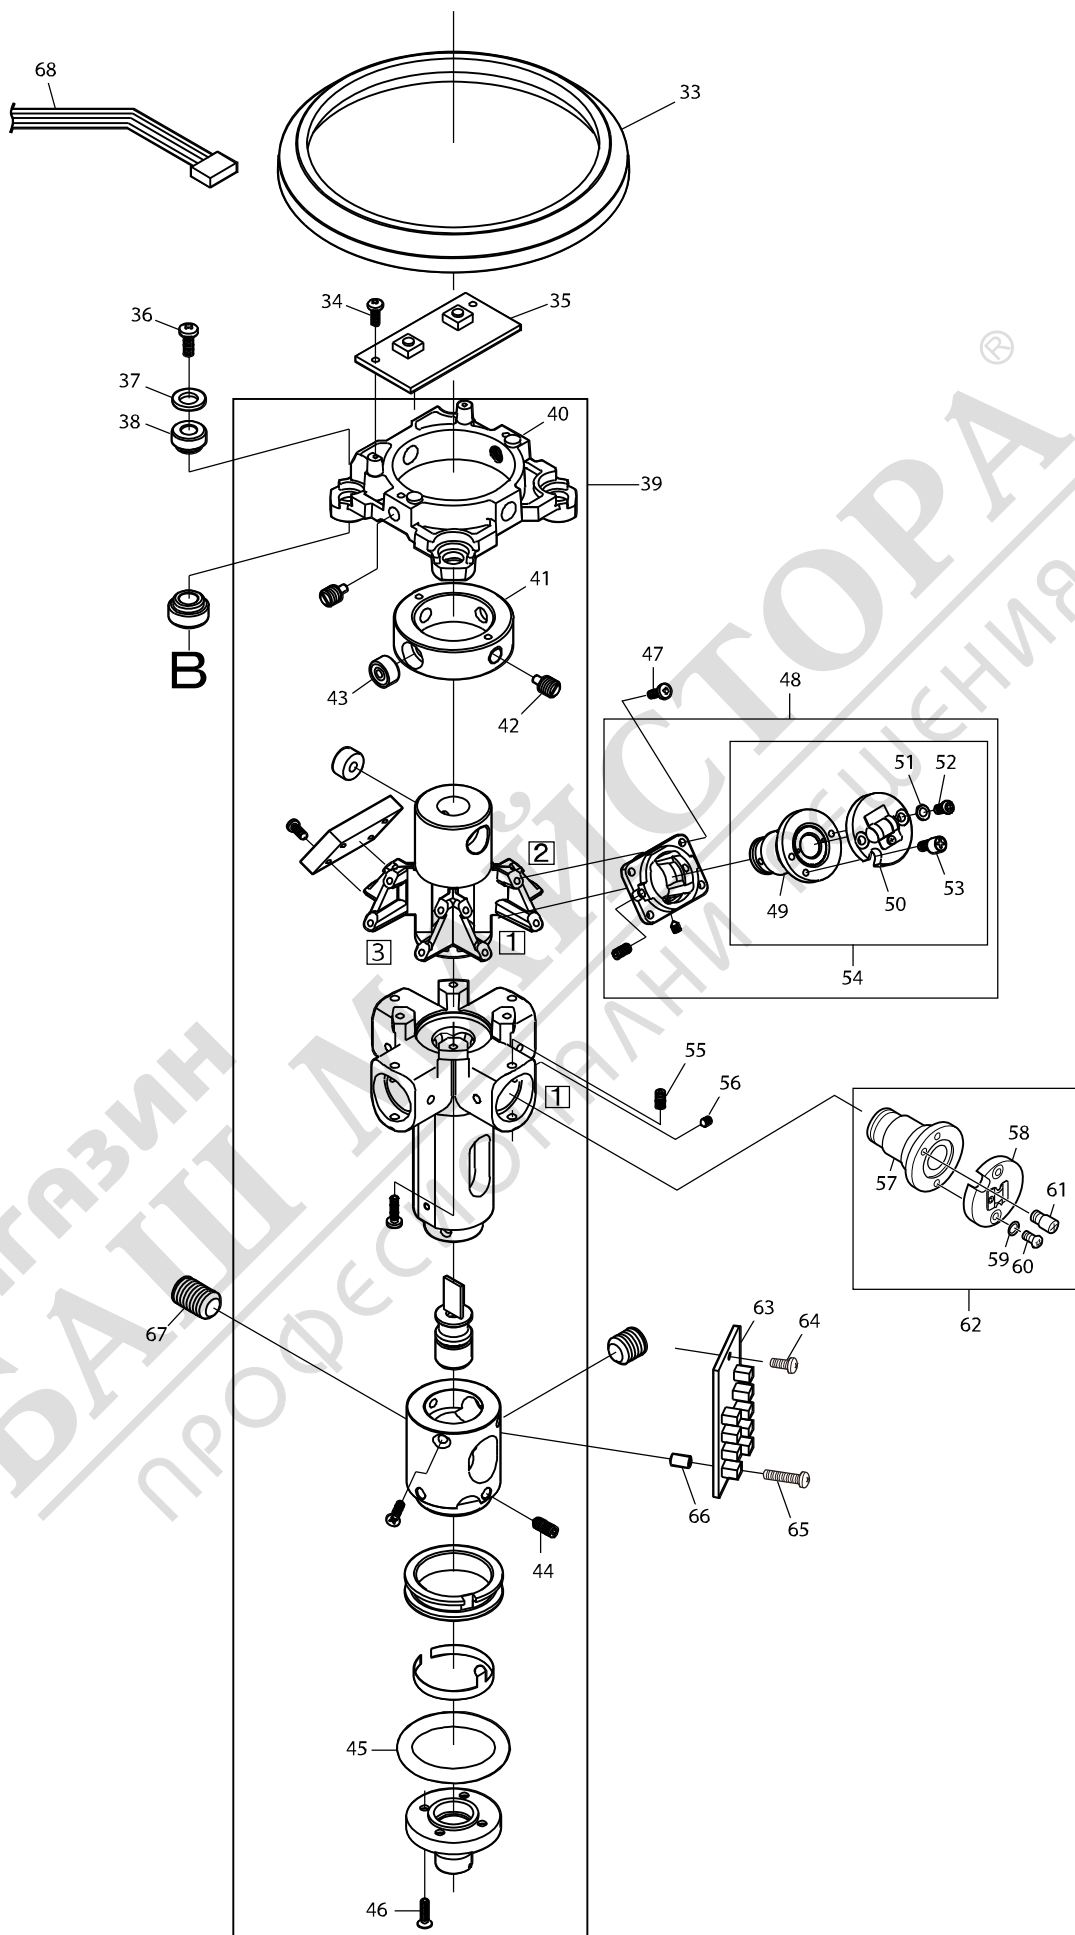

Model No. SK209GD GREEN MULTI LINE LASER

Model No. SK209GD GREEN MULTI LINE LASER