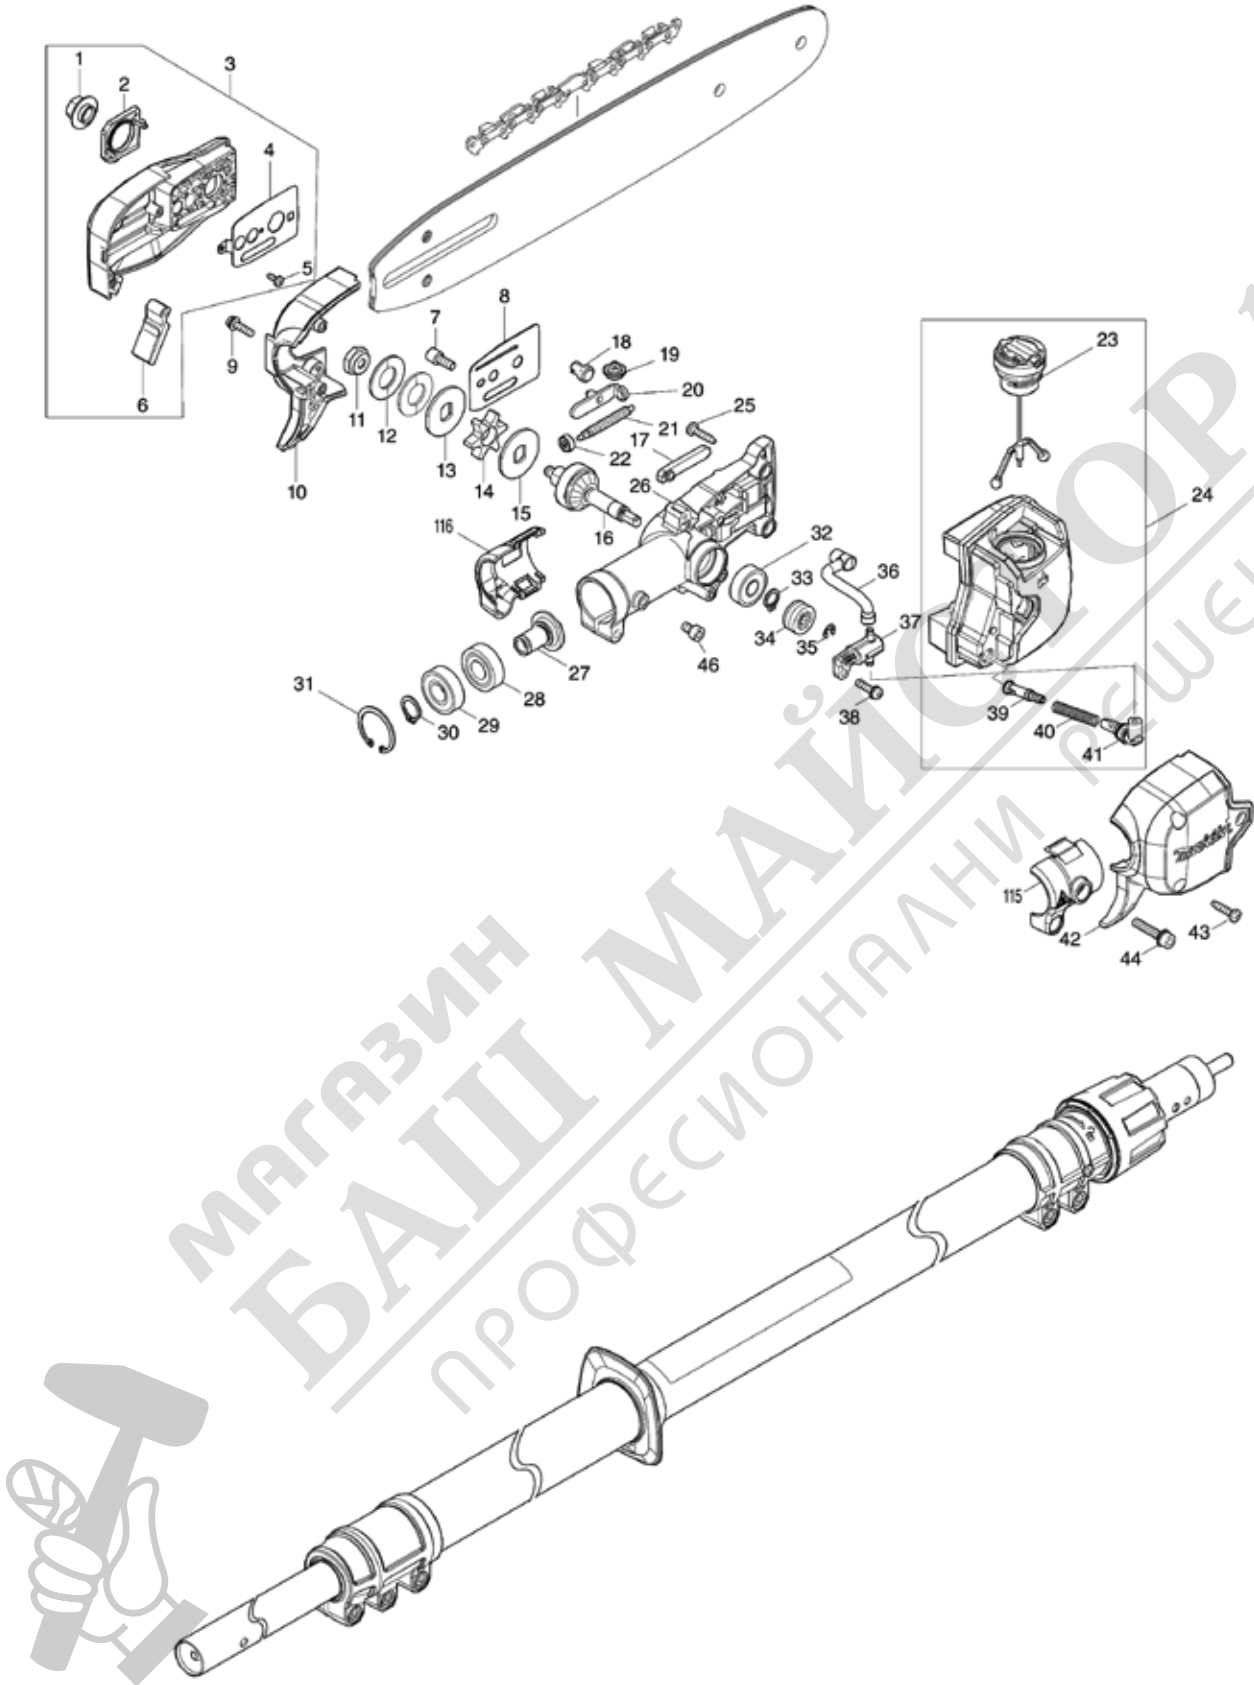

Model No.DUA301 300MM DC TELESCOPIC POLE SAW

Model No.DUA301 300MM DC TELESCOPIC POLE SAW

Model No.DUA301 300MM DC TELESCOPIC POLE SAW

## Model No.DUA301 300MM DC TELESCOPIC POLE SAW

Item	Parts No.	Description	I/C	QTY	New/Old	Opt. 1	Opt. 2	NOTE
001	162494-8	FLANGE NUT COMPLETE		1				
002	412638-3	NUT COVER		1				
003	136373-6	SPROCKET COVER ASSY		1				
D10		INC. 1,2,4-6						
004	347707-0	GUIDE PLATE L		1				
005	265954-0	TAPPING SCREW BIND PT3X8		1				
006	422599-9	CHIP GUIDE		1				
007	266905-6	H.L. SOCKET HEAD BOLT M5X12		1				
008	347708-8	GUIDE PLATE R		1				
009	911128-8	P.H.SCREW M4X16 WITH WR		2				
010	183P83-2	GEAR CASE HOUSING SET		1				
D10		INC. 42						
011	252291-1	HEX. NUT M6		1				
012	232626-2	CORNED DISK SPRING 14		2				
013	347705-4	LOCK WASHER 12		1				
014	226992-7	SPROCKET 6		1				
015	347705-4	LOCK WASHER 12		1				
016	141D34-9	SPINDLE COMPLETE A		1				
017	422602-6	GROMET		1				
018	227620-7	DRIVE GEAR		1				
019	227634-6	STRAIGHT BEVEL GEAR 14		1				
020	347706-2	TENSION SLIDE		1				
021	327606-2	ADJUST SCREW		1				
022	227496-2	STRAIGHT BEVEL GEAR 14		1				
023	126832-8	TANK CAP ASSEMBLY		1				
C10	213894-6	O-RING 25		1				
024	136372-8	OIL TANK ASSEMBLY		1				
D10		INC. 23,39-41						
025	266326-2	TAPPING SCREW 4X18		3				
026	136301-1	GEAR CASE ASSEMBLY		1				
C10	213437-4	O RING 28		1				
027	141D35-7	SPIRAL BEVEL GEAR 18 COMPLETE		1				
028	211131-2	BALL BEARING 6001DDW		1				
029	211148-5	BALL BEARING 6001ZZ		1				
030	961052-5	RETAINING RING S-12		1				
031	962106-1	RETAINING RING R-28		1				
032	211491-2	BALL BEARING 609DDW		1				
033	961005-4	RETAINING RING S-9		1				
034	226884-0	WORM GEAR		1				
035	961011-9	STOP RING E-4		1				
036	422600-0	OIL TUBE 3-70		1				