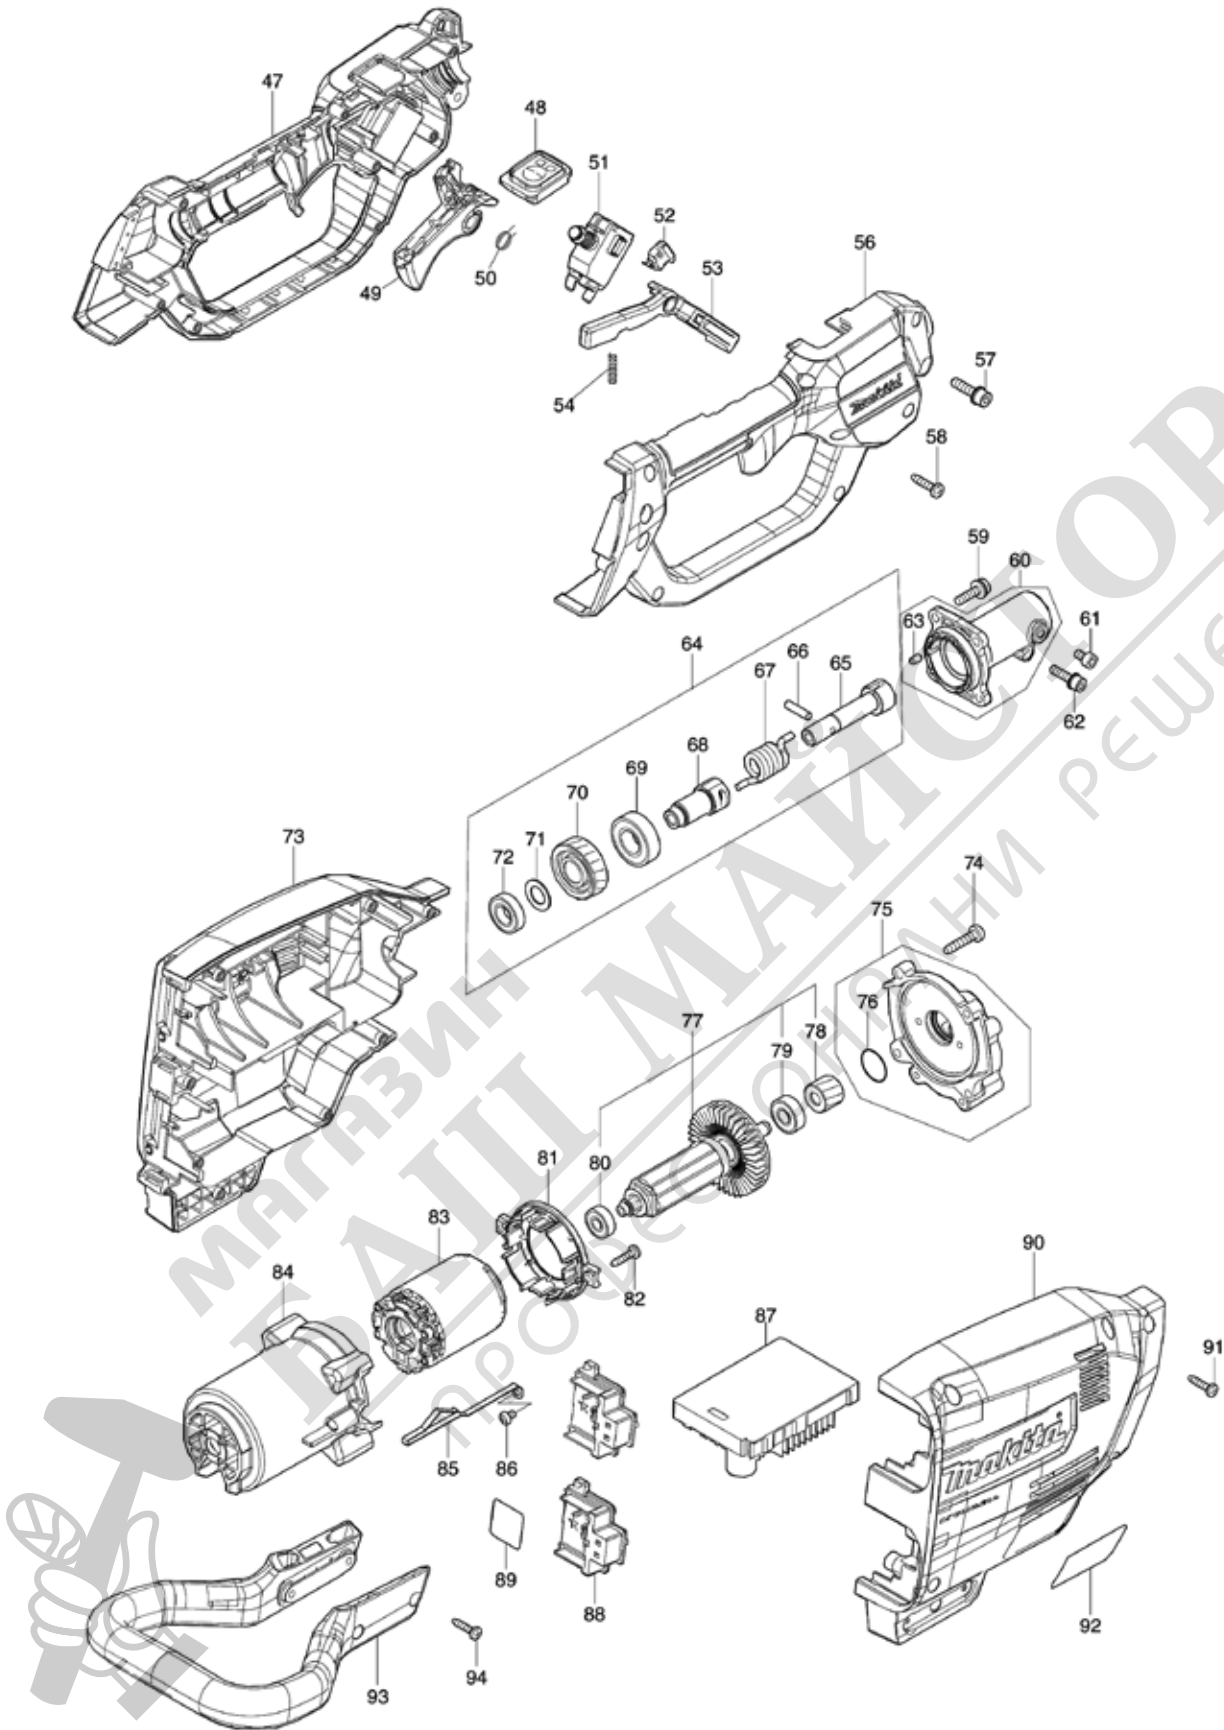

Model No.DUA301 300MM DC TELESCOPIC POLE SAW

Model No.DUA301 300MM DC TELESCOPIC POLE SAW

Model No.DUA301 300MM DC TELESCOPIC POLE SAW

## Model No.DUA301 300MM DC TELESCOPIC POLE SAW

Item	Parts No.	Description	I/C	QTY	New/Old	Opt. 1	Opt. 2	NOTE
001	162494-8	FLANGE NUT COMPLETE		1				
002	412638-3	NUT COVER		1				
003	136373-6	SPROCKET COVER ASSY		1				
D10		INC. 1,2,4-6						
004	347707-0	GUIDE PLATE L		1				
005	265954-0	TAPPING SCREW BIND PT3X8		1				
006	422599-9	CHIP GUIDE		1				
007	266905-6	H.L. SOCKET HEAD BOLT M5X12		1				
008	347708-8	GUIDE PLATE R		1				
009	911128-8	P.H.SCREW M4X16 WITH WR		2				
010	183P83-2	GEAR CASE HOUSING SET		1				
D10		INC. 42						
011	252291-1	HEX. NUT M6		1				
012	232626-2	CORNED DISK SPRING 14		2				
013	347705-4	LOCK WASHER 12		1				
014	226992-7	SPROCKET 6		1				
015	347705-4	LOCK WASHER 12		1				
016	141D34-9	SPINDLE COMPLETE A		1				
017	422602-6	GROMET		1				
018	227620-7	DRIVE GEAR		1				
019	227634-6	STRAIGHT BEVEL GEAR 14		1				
020	347706-2	TENSION SLIDE		1				
021	327606-2	ADJUST SCREW		1				
022	227496-2	STRAIGHT BEVEL GEAR 14		1				
023	126832-8	TANK CAP ASSEMBLY		1				
C10	213894-6	O-RING 25		1				
024	136372-8	OIL TANK ASSEMBLY		1				
D10		INC. 23,39-41						
025	266326-2	TAPPING SCREW 4X18		3				
026	136301-1	GEAR CASE ASSEMBLY		1				
C10	213437-4	O RING 28		1				
027	141D35-7	SPIRAL BEVEL GEAR 18 COMPLETE		1				
028	211131-2	BALL BEARING 6001DDW		1				
029	211148-5	BALL BEARING 6001ZZ		1				
030	961052-5	RETAINING RING S-12		1				
031	962106-1	RETAINING RING R-28		1				
032	211491-2	BALL BEARING 609DDW		1				
033	961005-4	RETAINING RING S-9		1				
034	226884-0	WORM GEAR		1				
035	961011-9	STOP RING E-4		1				
036	422600-0	OIL TUBE 3-70		1				