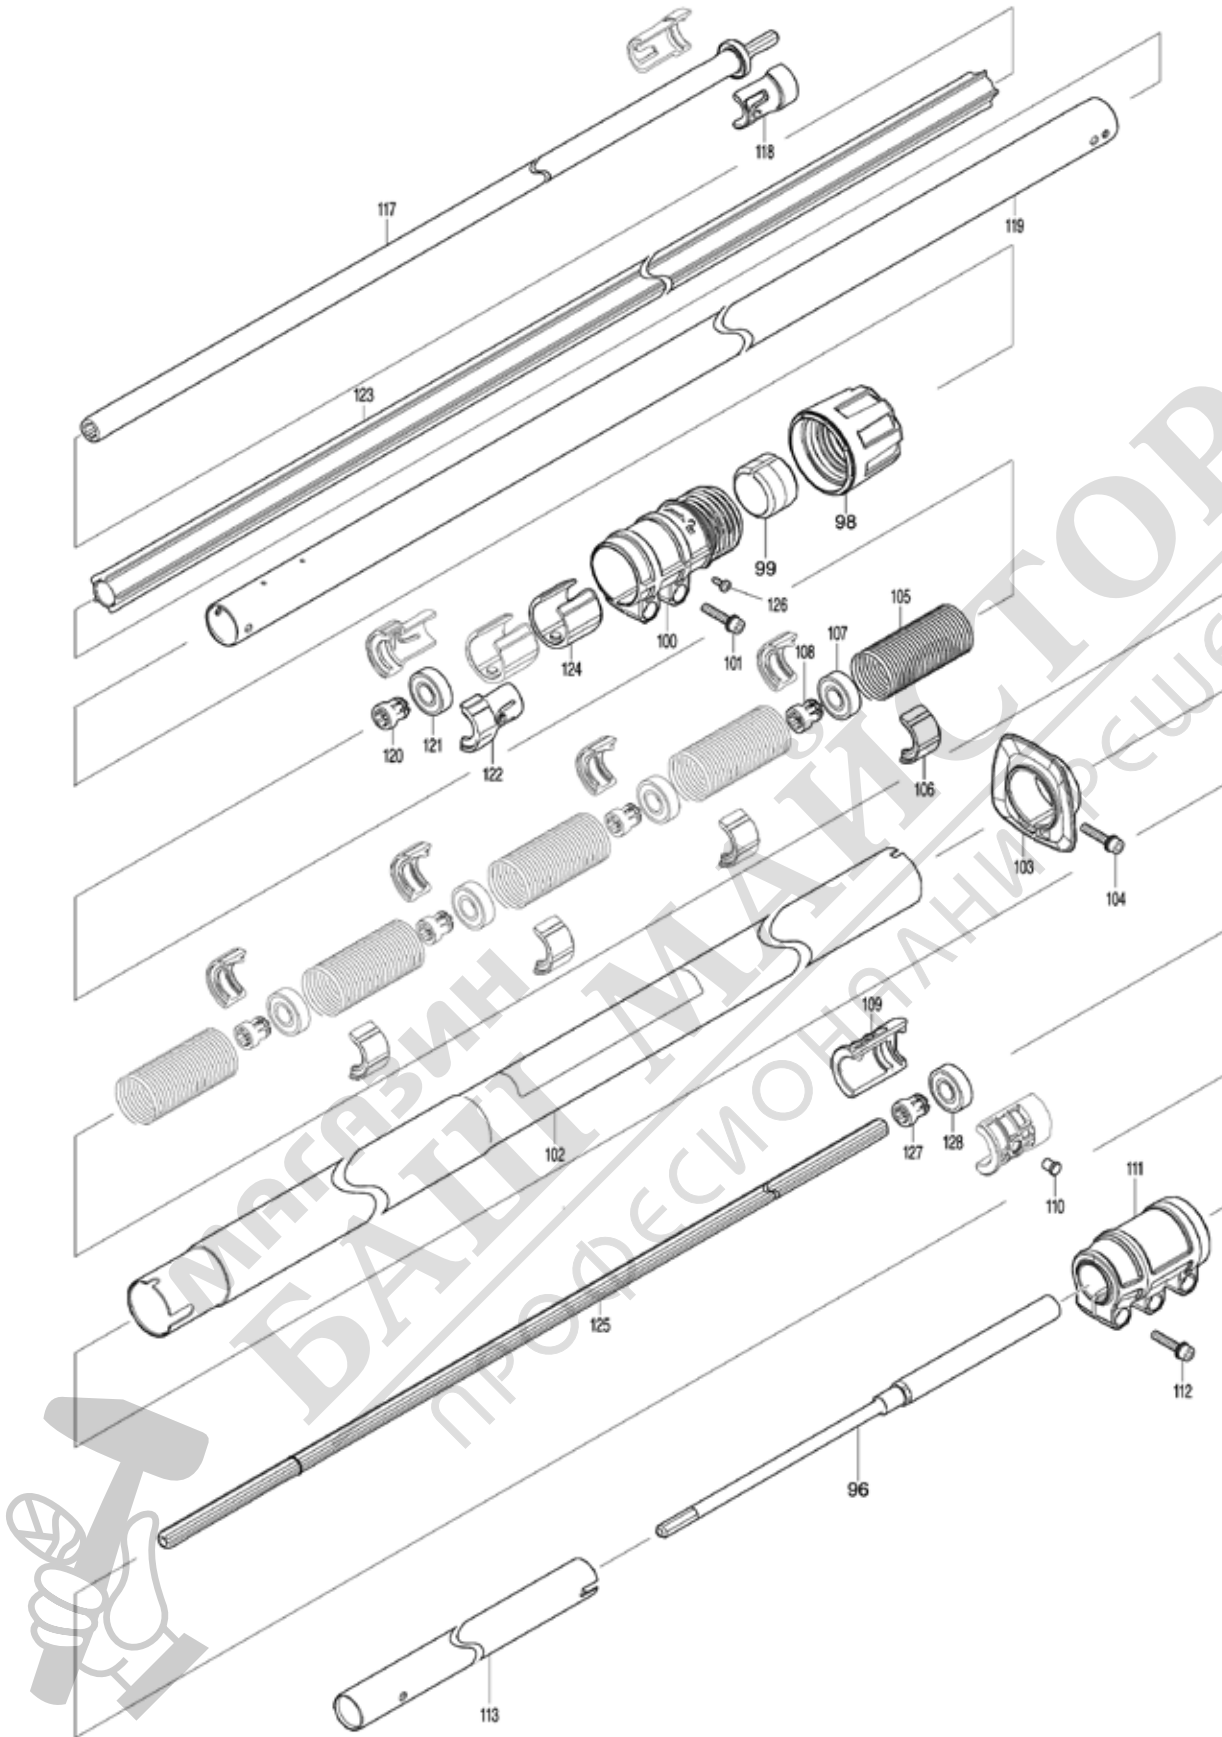

Model No.DUA301 300MM DC TELESCOPIC POLE SAW

Model No.DUA301 300MM DC TELESCOPIC POLE SAW

Model No.DUA301 300MM DC TELESCOPIC POLE SAW

## Model No.DUA301 300MM DC TELESCOPIC POLE SAW

Item	Parts No.	Description	I/C	QTY	New/Old	Opt. 1	Opt. 2	NOTE
001	162494-8	FLANGE NUT COMPLETE		1				
002	412638-3	NUT COVER		1				
003	136373-6	SPROCKET COVER ASSY		1				
D10		INC. 1,2,4-6						
004	347707-0	GUIDE PLATE L		1				
005	265954-0	TAPPING SCREW BIND PT3X8		1				
006	422599-9	CHIP GUIDE		1				
007	266905-6	H.L. SOCKET HEAD BOLT M5X12		1				
008	347708-8	GUIDE PLATE R		1				
009	911128-8	P.H.SCREW M4X16 WITH WR		2				
010	183P83-2	GEAR CASE HOUSING SET		1				
D10		INC. 42						
011	252291-1	HEX. NUT M6		1				
012	232626-2	CORNED DISK SPRING 14		2				
013	347705-4	LOCK WASHER 12		1				
014	226992-7	SPROCKET 6		1				
015	347705-4	LOCK WASHER 12		1				
016	141D34-9	SPINDLE COMPLETE A		1				
017	422602-6	GROMET		1				
018	227620-7	DRIVE GEAR		1				
019	227634-6	STRAIGHT BEVEL GEAR 14		1				
020	347706-2	TENSION SLIDE		1				
021	327606-2	ADJUST SCREW		1				
022	227496-2	STRAIGHT BEVEL GEAR 14		1				
023	126832-8	TANK CAP ASSEMBLY		1				
C10	213894-6	O-RING 25		1				
024	136372-8	OIL TANK ASSEMBLY		1				
D10		INC. 23,39-41						
025	266326-2	TAPPING SCREW 4X18		3				
026	136301-1	GEAR CASE ASSEMBLY		1				
C10	213437-4	O RING 28		1				
027	141D35-7	SPIRAL BEVEL GEAR 18 COMPLETE		1				
028	211131-2	BALL BEARING 6001DDW		1				
029	211148-5	BALL BEARING 6001ZZ		1				
030	961052-5	RETAINING RING S-12		1				
031	962106-1	RETAINING RING R-28		1				
032	211491-2	BALL BEARING 609DDW		1				
033	961005-4	RETAINING RING S-9		1				
034	226884-0	WORM GEAR		1				
035	961011-9	STOP RING E-4		1				
036	422600-0	OIL TUBE 3-70		1				