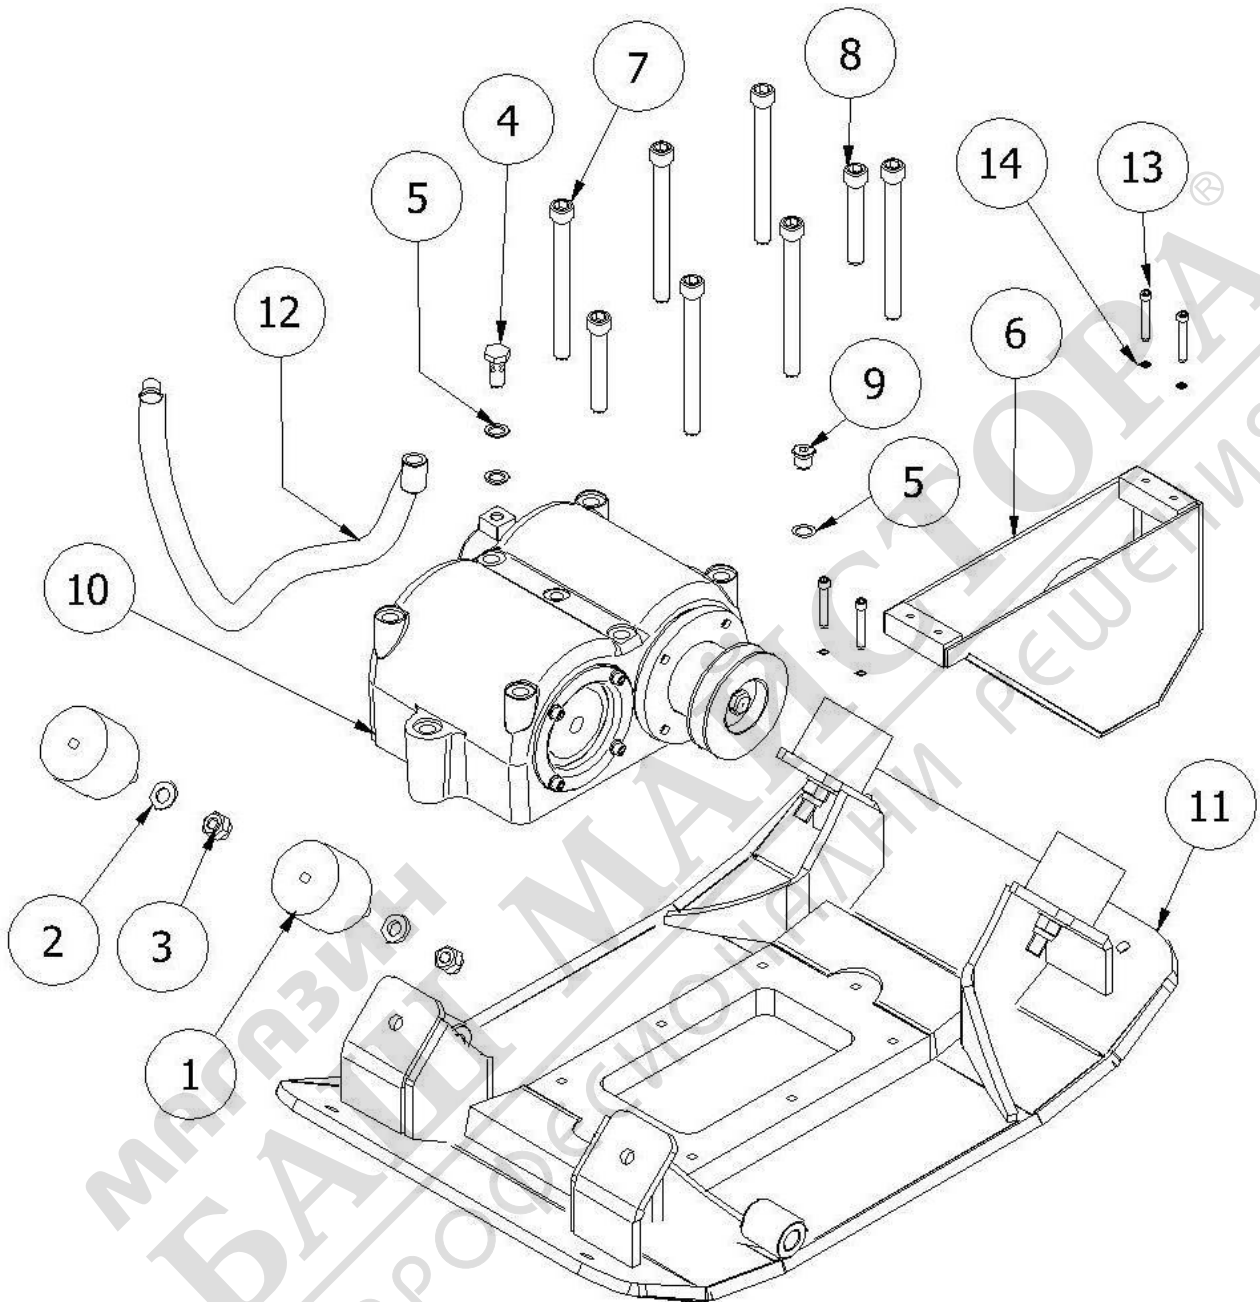

BASE PLATE

BASE PLATE

POS	CODICE	DESCRIPTION	QTÀ
1	131013	SHOCKMOUNT 60X50 M12	4®
2	151201	WASHER M12 UNI 6592 ZN	4
3	152160	LOCKING NUT M12 DIN 980	4
4	151237	BOLT GAS 1/4"	1
5	151209	COPPER WASHER 1/4"	3
6	531018	EXCITER BELT PROTECTION	1
7	151954	SCREW TCEI M12X130 10.9 UNI 5931	6
8	151953	SCREW TCEI M12X75 10.9 UNI 5931	2
9	152181	CAP TCEI 1/4 G	1
10	530185	EXCITER ASSEMBLY	1
11	331564	BASE PLATE CR 2140	1
11	530613	BASE PLATE CR 2150	1
12	131860	RUBBER PIPE 1SC 1/4 L1015 F1/4+O 1/4	1
13	152105	SCREW TE M 8X30 8.8 UNI 5739 ZN	4
14	152006	LARGE WASHER M8X 24	4