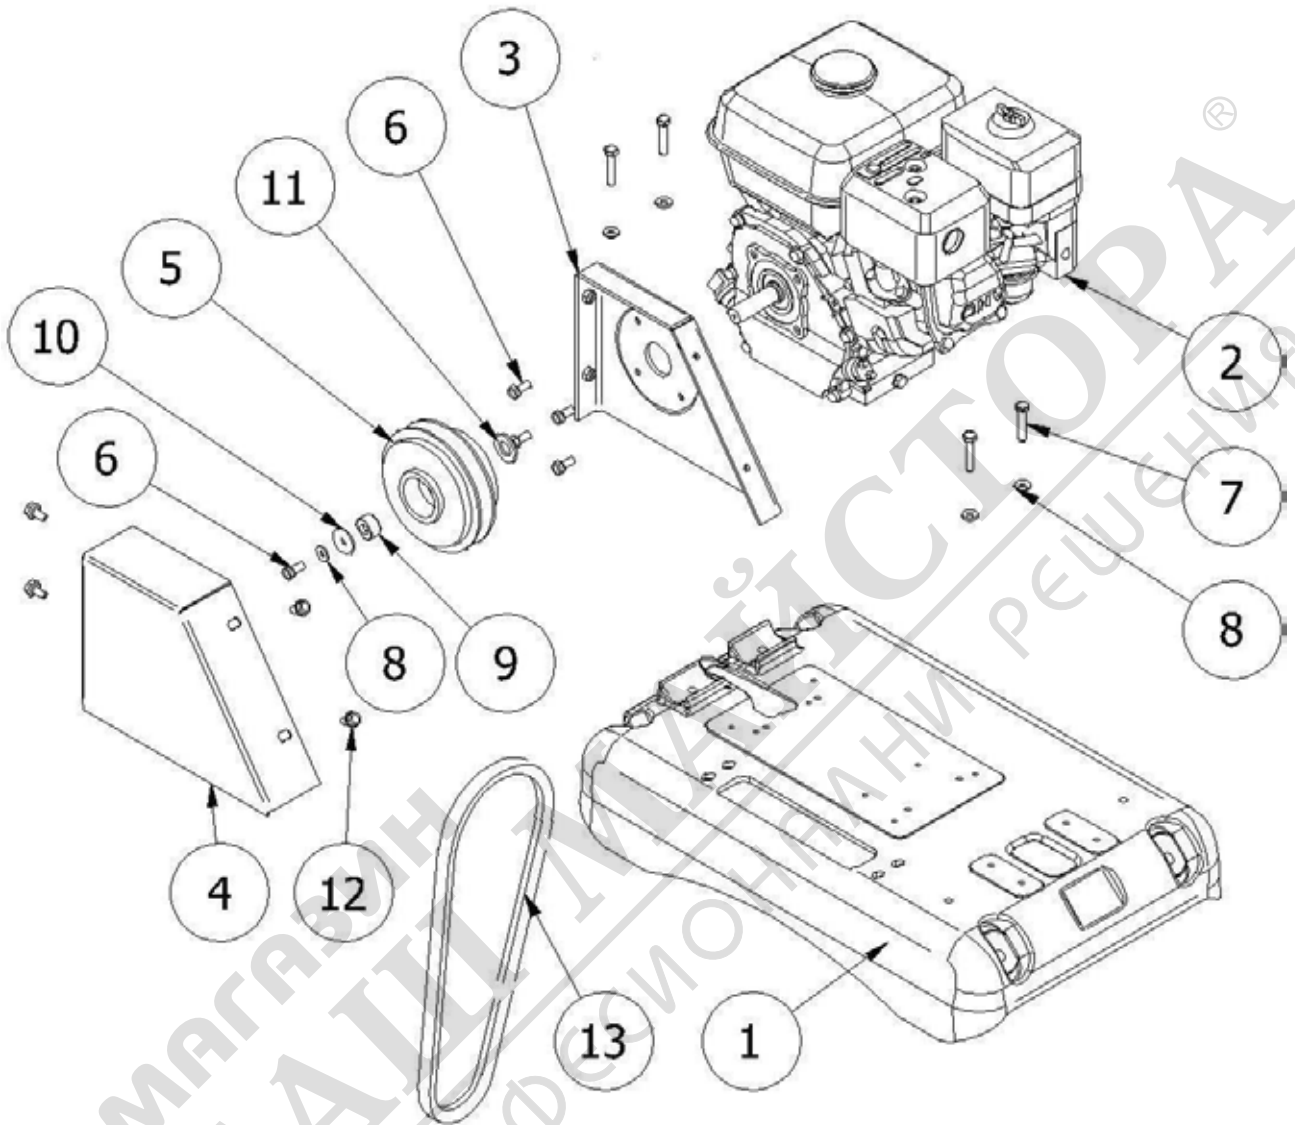

ENGINE SUPPORT

ENGINE SUPPORT

POS	CODICE	DESCRIPTION	QTÀ
1	531073	ENGINE SUPPORT CR21	1®
2	181129	ENGINE HONDA GX 160 UT1 QX4	1
2	182217	ENGINE ROBIN EX 17	1
2	182286	ENGINE KOHLER SH265	1
2	182252	ENGINE LOMB. KOHLER 15LD225	1
2	181130	ENGINE HATZ 1 B20	1
3	531078	BELT PROTECTION SUPPORT HONDA ENGINE	1
3	531083	BELT PROTECTION SUPPORT HATZ-LOMBARDINI ENGINE	1
4	531079	BELT PROTECTION ENGINE HONDA	1
4	531084	BELT PROTECTION ENGINE HATZ-LOMBARDINI	1
5	152229	CENTRIFUGAL CLUTCH 19.05 Petrol	1
5	152228	CONICAL CENTRIFUGAL CLUTCH DIESEL	1
6	151309	SCREW TE 5/16-24X3/4" 8.8 UNF	5
7	152191	SCREW TE M8X40 UNI5737 8.8 ZN	4
8	151807	WASHER CONTACT 8 ZN	5
9	560502	BUSHING PULLEY	1
10	152192	WASHER M8X32	1
11	152049	WASHER M18 UNI 6592 ZN	1
12	152040	SCREW FLG DIN 6921 M8X16 8.8 ZN	4
13	132056	BELT HFX SEZ. XPA 850	1