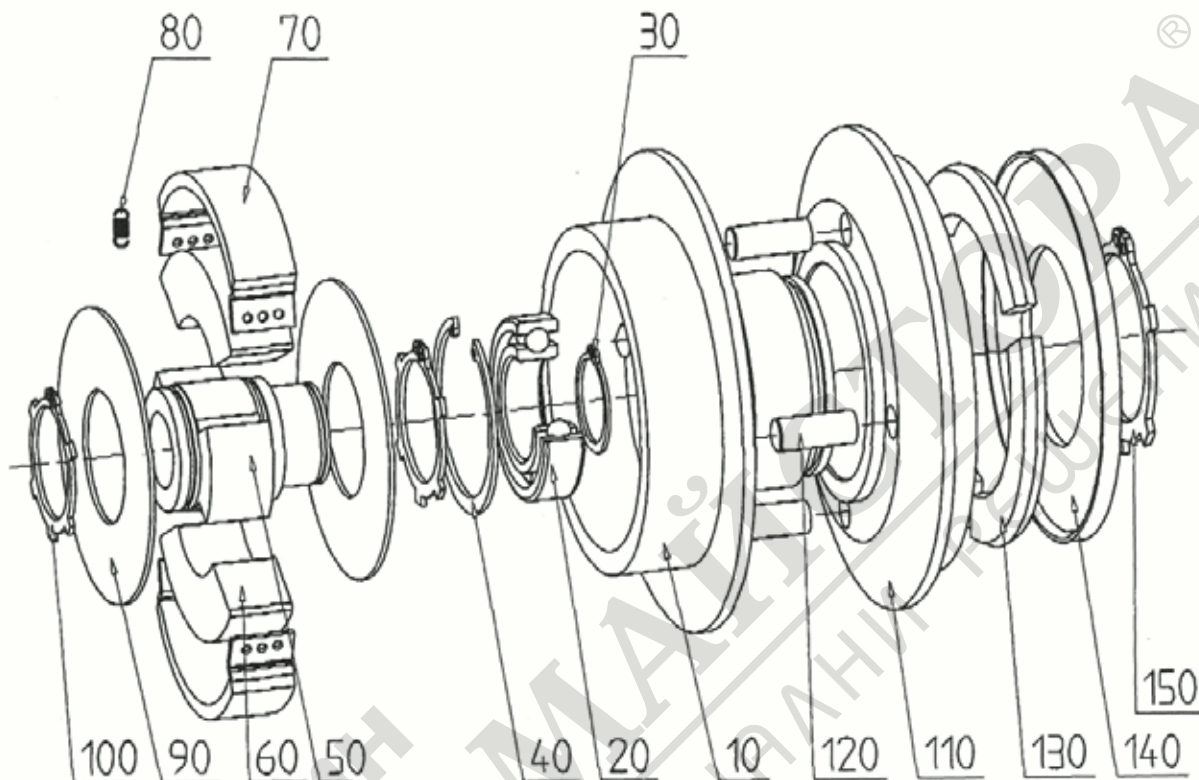

EXPLODED VIEW**CENTRIFUGAL CLUTCH**

POS	DESCRIPTION	COD	CRB11 CRD12
10	HOUSING BEARING		1
20	BEARING		1
30	SEEGER		1
40	SEEGER		1
50	CYLINDRICAL HUB		1
50	CONICAL HUB		1
60	CENTRIFUGAL		2
70	CLUTCH LINING		2
80	SPRING	151994	4
90	DISC		2
100	SEEGER		2
110	PULLEY		1
120	PINS		3
130	CENTRIFUGAL MASSE		3
140	COVER		1
150	SEEGER		1

EXCITER

EXCITER

POS	CODICE	DESCRIPTION	QTÀ
1	530165	EXCITER HOUSING	1
2	530169	CONDUCTED SHAFT	1
3	530039	CONDUCTED GEAR	1
4	530903	CONDUCTOR GEAR	1
5	530902	CONDUCTOR SHAFT	1
6	151969	BEARING NJ208	4
7	151078	BEARING 16008	1
8	530055	BLIND COVER	2
9	530177	MASSE	4
10	151220	SEEGER E. 40 DIN 471	6
11	530051	PISTON	1
12	530904	COAXIAL PIN COASSIALE	1
13	151079	BALL BEARING 608 ZZ	2
14	151222	SEEGER I. 22 UNI 7437	1
15	152199	PIN D.8X50	1
16	530144	RUBBER RING	1
17	131760	OILSEAL 40X62X7 BASL NBR	1
18	530050	EXCITER CYLIDER	1
19	131093	LIP PACKING NA 25X 17X 5,5 VITON	1
20	152000	WASHER GROWER M10	1
21	530749	EXCITER PULLEY	1
22	530612	PULLEY WASHER 45X10.5 SP.6 ZN	1
23	530056	SCREW M10X20	1
24	151301	TCEI SCREW M 6X 16 8.8 UNI 5931 ZN	12
25	151198	WASHER M 6 UNI 6592 ZN	12
26	151299	SCREW TCEI M5X12 8.8	5
27	151197	WASHER M 5 UNI 6592	5
28	530054	COVER	1
29	151307	SCREW TCEI M12X30 UNI 5931 12.9	4

PUMP

PUMP

POS	CODICE	DESCRIPTION	QTÀ
1	530716	GEAR AXLE PISTON	1 [Ⓡ]
2	132090	RING FI32	2
3	132057	LIP PACKING SD 32X40X5.8	1
4	152234	CAP DIN 908 1/4"G	1
5	151137	NIPLE 1/4"	1
6	151001	OIL LEVEL CAP 1/2"GAS	1
7	530717	PINION	1
8	530714	PUMP HOUSING	1
9	530715	PINION HOUSING	1
10	530718	PINION BUSHING	1
11	151214	PAP 20X23X15	2
12	152051	SCREW TCEI UNI 5931 M6X60 ZN	4
13	131060	O-RING 3150	1
14	151209	WASHER RAME 1/4"	2
15			
16	531038	PUMP CAP	1