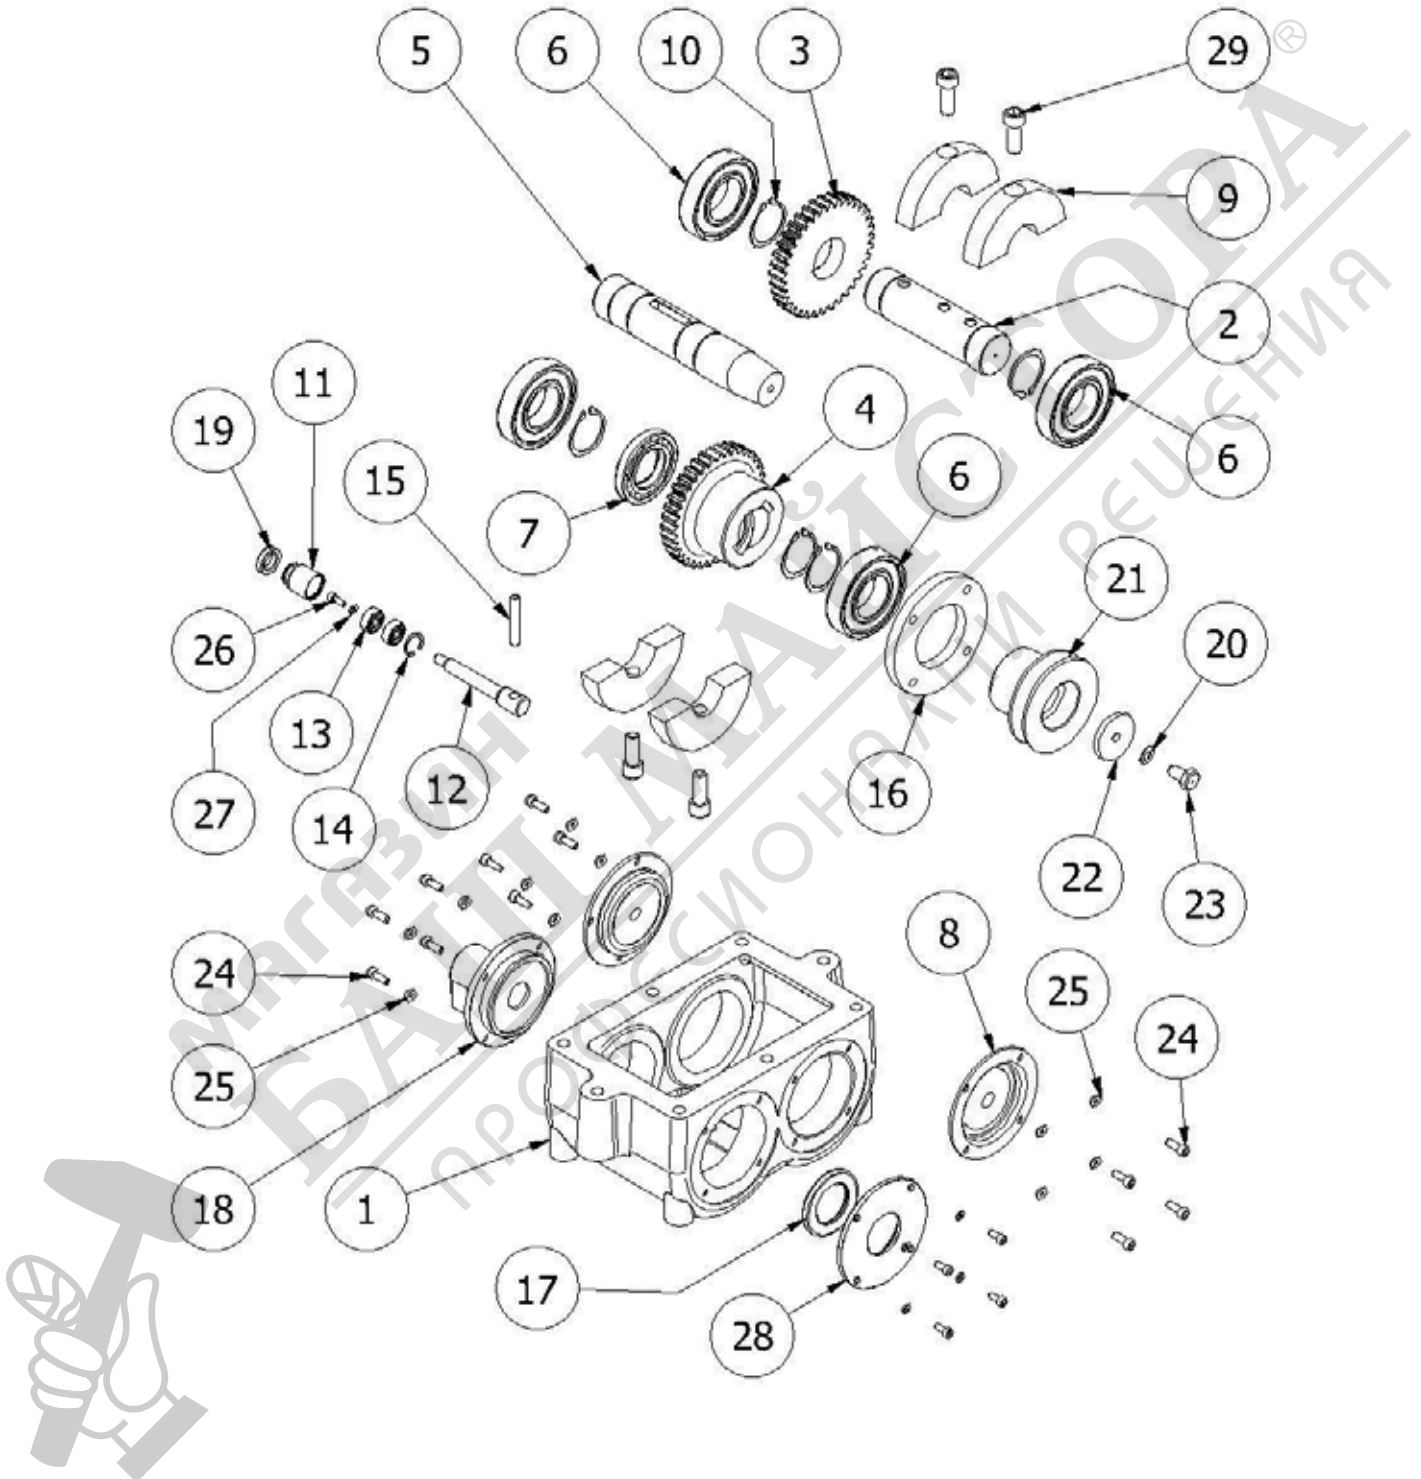

EXPLODED VIEW**CENTRIFUGAL CLUTCH**

POS	DESCRIPTION	COD	CRB11 CRD12
10	HOUSING BEARING		1
20	BEARING		1
30	SEEGER		1
40	SEEGER		1
50	CYLINDRICAL HUB		1
50	CONICAL HUB		1
60	CENTRIFUGAL		2
70	CLUTCH LINING		2
80	SPRING	151994	4
90	DISC		2
100	SEEGER		2
110	PULLEY		1
120	PINS		3
130	CENTRIFUGAL MASSE		3
140	COVER		1
150	SEEGER		1

EXCITER

EXCITER

POS	CODICE	DESCRIPTION	QTÀ
1	530165	EXCITER HOUSING	1
2	530169	CONDUCTED SHAFT	1
3	530039	CONDUCTED GEAR	1
4	530903	CONDUCTOR GEAR	1
5	530902	CONDUCTOR SHAFT	1
6	151969	BEARING NJ208	4
7	151078	BEARING 16008	1
8	530055	BLIND COVER	2
9	530177	MASSE	4
10	151220	SEEGER E. 40 DIN 471	6
11	530051	PISTON	1
12	530904	COAXIAL PIN COASSIALE	1
13	151079	BALL BEARING 608 ZZ	2
14	151222	SEEGER I. 22 UNI 7437	1
15	152199	PIN D.8X50	1
16	530144	RUBBER RING	1
17	131760	OILSEAL 40X62X7 BASL NBR	1
18	530050	EXCITER CYLIDER	1
19	131093	LIP PACKING NA 25X 17X 5,5 VITON	1
20	152000	WASHER GROWER M10	1
21	530749	EXCITER PULLEY	1
22	530612	PULLEY WASHER 45X10.5 SP.6 ZN	1
23	530056	SCREW M10X20	1
24	151301	TCEI SCREW M 6X 16 8.8 UNI 5931 ZN	12
25	151198	WASHER M 6 UNI 6592 ZN	12
26	151299	SCREW TCEI M5X12 8.8	5
27	151197	WASHER M 5 UNI 6592	5
28	530054	COVER	1
29	151307	SCREW TCEI M12X30 UNI 5931 12.9	4

PUMP

PUMP

POS	CODICE	DESCRIPTION	QTÀ
1	530716	GEAR AXLE PISTON	1 [Ⓡ]
2	132090	RING FI32	2
3	132057	LIP PACKING SD 32X40X5.8	1
4	152234	CAP DIN 908 1/4"G	1
5	151137	NIPLE 1/4"	1
6	151001	OIL LEVEL CAP 1/2"GAS	1
7	530717	PINION	1
8	530714	PUMP HOUSING	1
9	530715	PINION HOUSING	1
10	530718	PINION BUSHING	1
11	151214	PAP 20X23X15	2
12	152051	SCREW TCEI UNI 5931 M6X60 ZN	4
13	131060	O-RING 3150	1
14	151209	WASHER RAME 1/4"	2
15			
16	531038	PUMP CAP	1