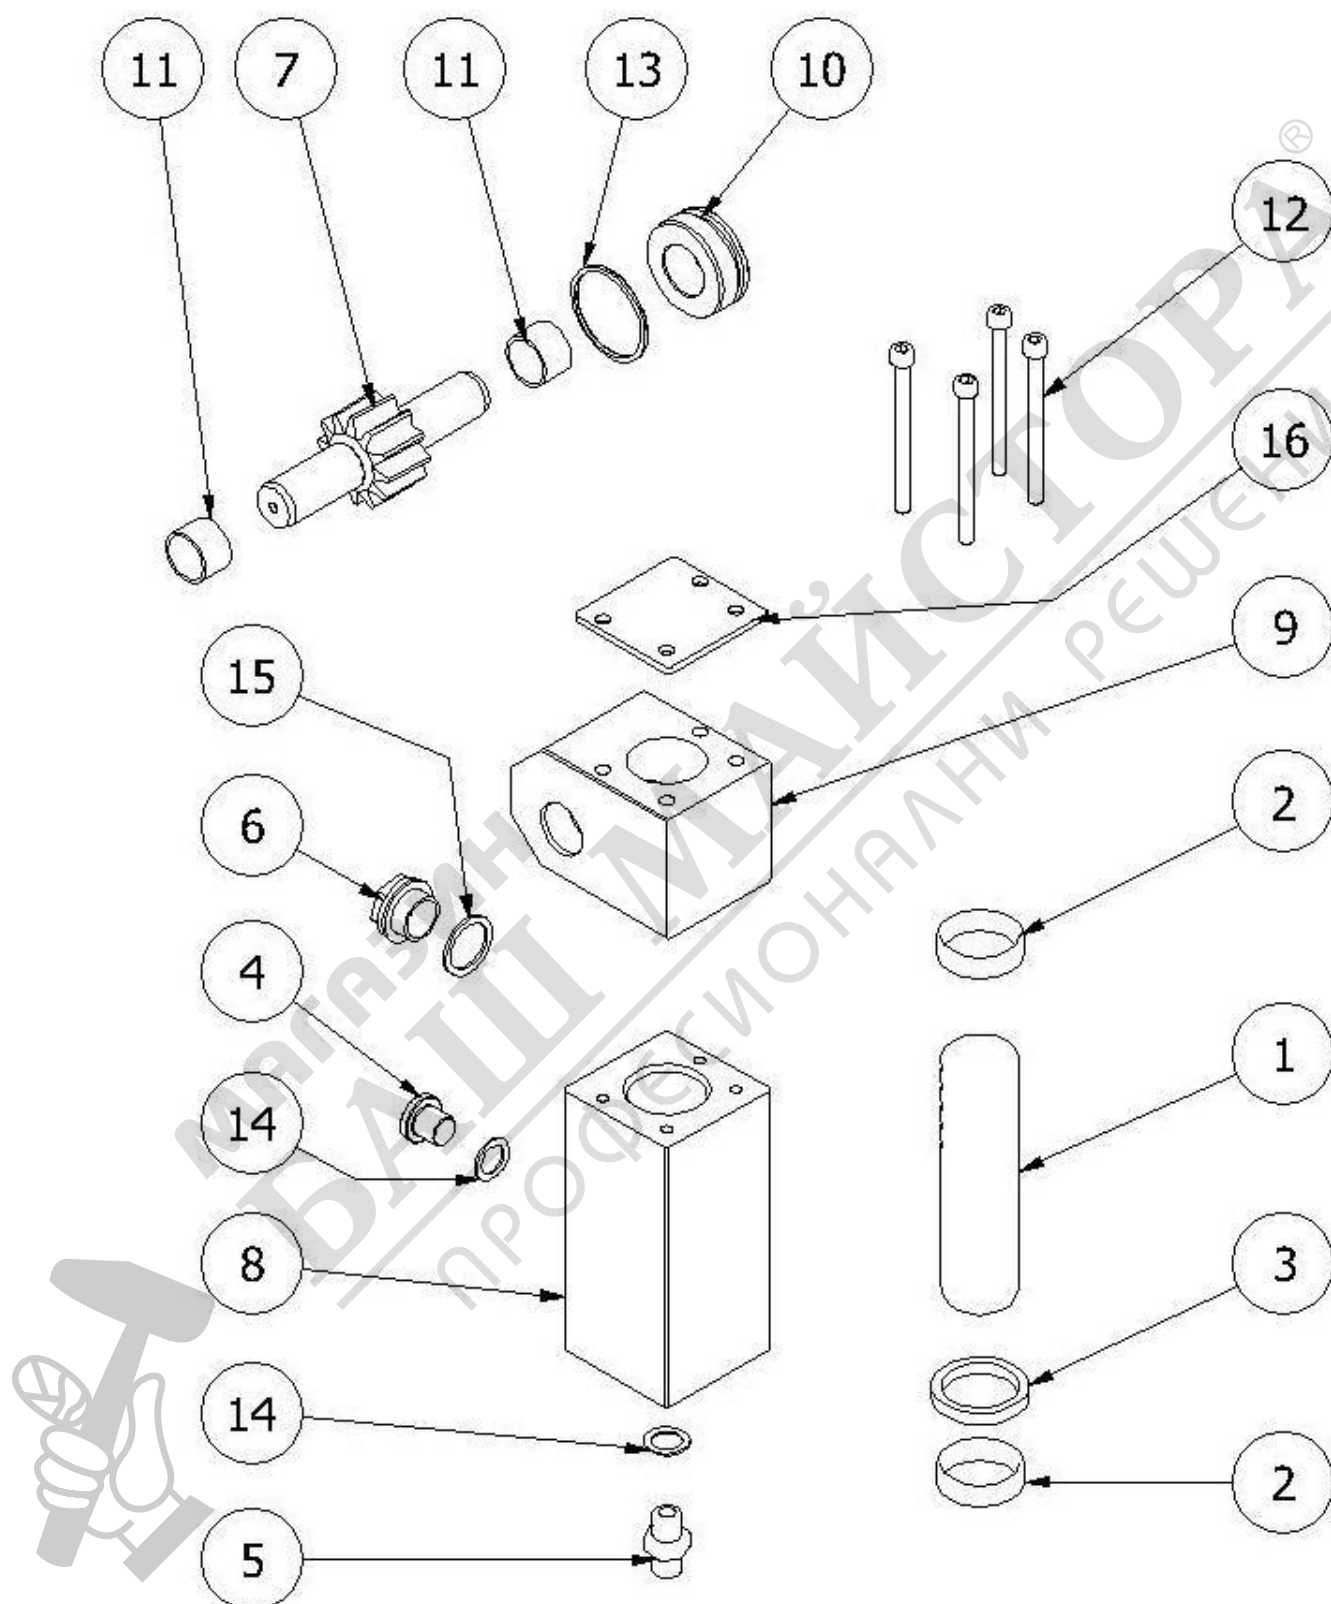

PUMP

PUMP

POS	CODICE	DESCRIPTION	QTÀ
1	530716	GEAR AXLE PISTON	1[Ⓡ]
2	132090	RING FI32	2
3	132057	LIP PACKING SD 32X40X5.8	1
4	152234	CAP DIN 908 1/4"G	1
5	151137	NIPLE 1/4"	1
6	151001	OIL LEVEL CAP 1/2"GAS	1
7	530717	PINION	1
8	530714	PUMP HOUSING	1
9	530715	PINION HOUSING	1
10	530718	PINION BUSHING	1
11	151214	PAP 20X23X15	2
12	152051	SCREW TCEI UNI 5931 M6X60 ZN	4
13	131060	O-RING 3150	1
14	151209	WASHER RAME 1/4"	2
15			
16	531038	PUMP CAP	1