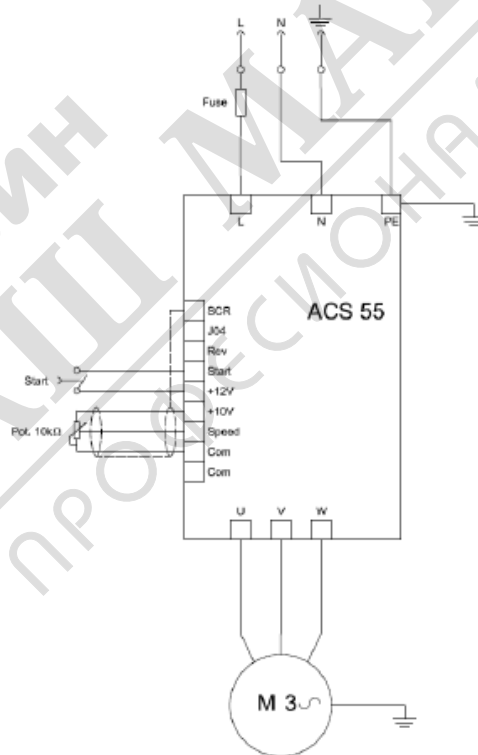

2 Wire Diagram

3 Parts

PART NO.	DESCRIPTION	QTY
4241000	HANDLE ASSY COMPLETE	1

UPPER HANDLE ASSY		
1165100J	UPPER HANDLE BARE	1
1165200A	STOP SWITCH ASSY. (HAND GRIP)	1
4365400	ENGINE THROTTLE CONTROL ASSY.	1
9035 (A)	PLASTIC HAND GRIP	2
9080	SCREW	2
9011	WASHER	1
9126	PLASTIC COVER	1
9128	SPRING WASHER	1
9123	PLASTIC COVER	1
9119	WIRE	1
9083	PLASTIC PIPE	2
9121	HANDLE LOCKING KNOB	1
9570	CONNECTOR	2

LOW HANDLE ASSY		
1165300	LOWER HANDLE BARE	1
1165005	HANDLE LOCKING LEVER	1
9087	SCREW	1
9038	WASHER	1
9009	WIRE	1
9012	CONNECTOR	1
9122	O-RING	1
9901	SCREW	4
1165006	PITCH CONTROL KNOB	1
1165007	BUSHING	1
1165008	WASHER	1
1165009	SLIDE BUSHING	1
1165010	THREADED SHAFT	1
1165011	THREADED ROD END	1
9024	PIN	1
9089	BEARING	1
9124	WASHER	1
9022	SPRING WASHER	1
9093	SCREW	1
9091	NUT	3

PART NO.	DESCRIPTION	QTY
9038	WASHER	1
9090	PIN	1
9094	PIN	1
10240314	STICKER	1

MOUNTING PLATE ASSY		
1164100	ENGINE MOUNTING PLATE	1
1164102	BOLT	4
1164005	WASHER	4
9036	NUT	4
9037	SPRING WASHER	4
9038	WASHER	4
9088	SCREW	4
4363000	CLUTCH ASSY	1
4363001	SPINDLE	1
4363002	DRUM	1
4363003	FACE PLATE	1
4363004	WEIGHT	1
9078	SCREW	2
9077	SPRING	1
9075	BEARING	1
9076	KEY	1
1163001	WASHER	1
1163002	WASHER	1
9096	SCREW	1

PART NO.	DESCRIPTION	QTY
9101	LOCK SCREW	2
1165012	YOKE ARM	1
1164003	CONNECTOR	2
1165013	PIN, YOKE ARM	1
9038	WASHER	4
9094	PIN	2
9037	SPRING WASHER	2
9098	BOLT	2
1166005	PRESSURE PLATE CAP	1
9120	WASHER	1
9105	SCREW	2
1166006	WASHER	1
9107	SPACER	1
9108	RETAINER	1
9106	BEARING	1
9110	BEARING	1
9111	BEARING	1
1167002	T-BELT 60 cm	1
1177002	T-BELT 75 cm	1
1167001J	ROTATING GUARD RING 60 cm	1
1177001	ROTATING GUARD RING 75 cm	1
1166007	PRESSURE PLATE	1
9104	BOLT	1
1166008	BUSHING	1
1164006	MAIN SHAFT	1
9109	KEY	1
9100	KEY	1
1166009	WASHER	1
9118	BOLT	1
1166000A	SPIDER ASSY COMPLETE 60 cm	1
1176000A	SPIDER ASSY COMPLETE 75 cm	1
1166001	SPIDER PLATE	1
1161002	LIFT LEVER	4
1166003	TROWEL ARM 60 cm	4
1176003	TROWEL ARM 75 cm	4
9112	NUT	4
9113	SCREW	4
9114	SCREW	4