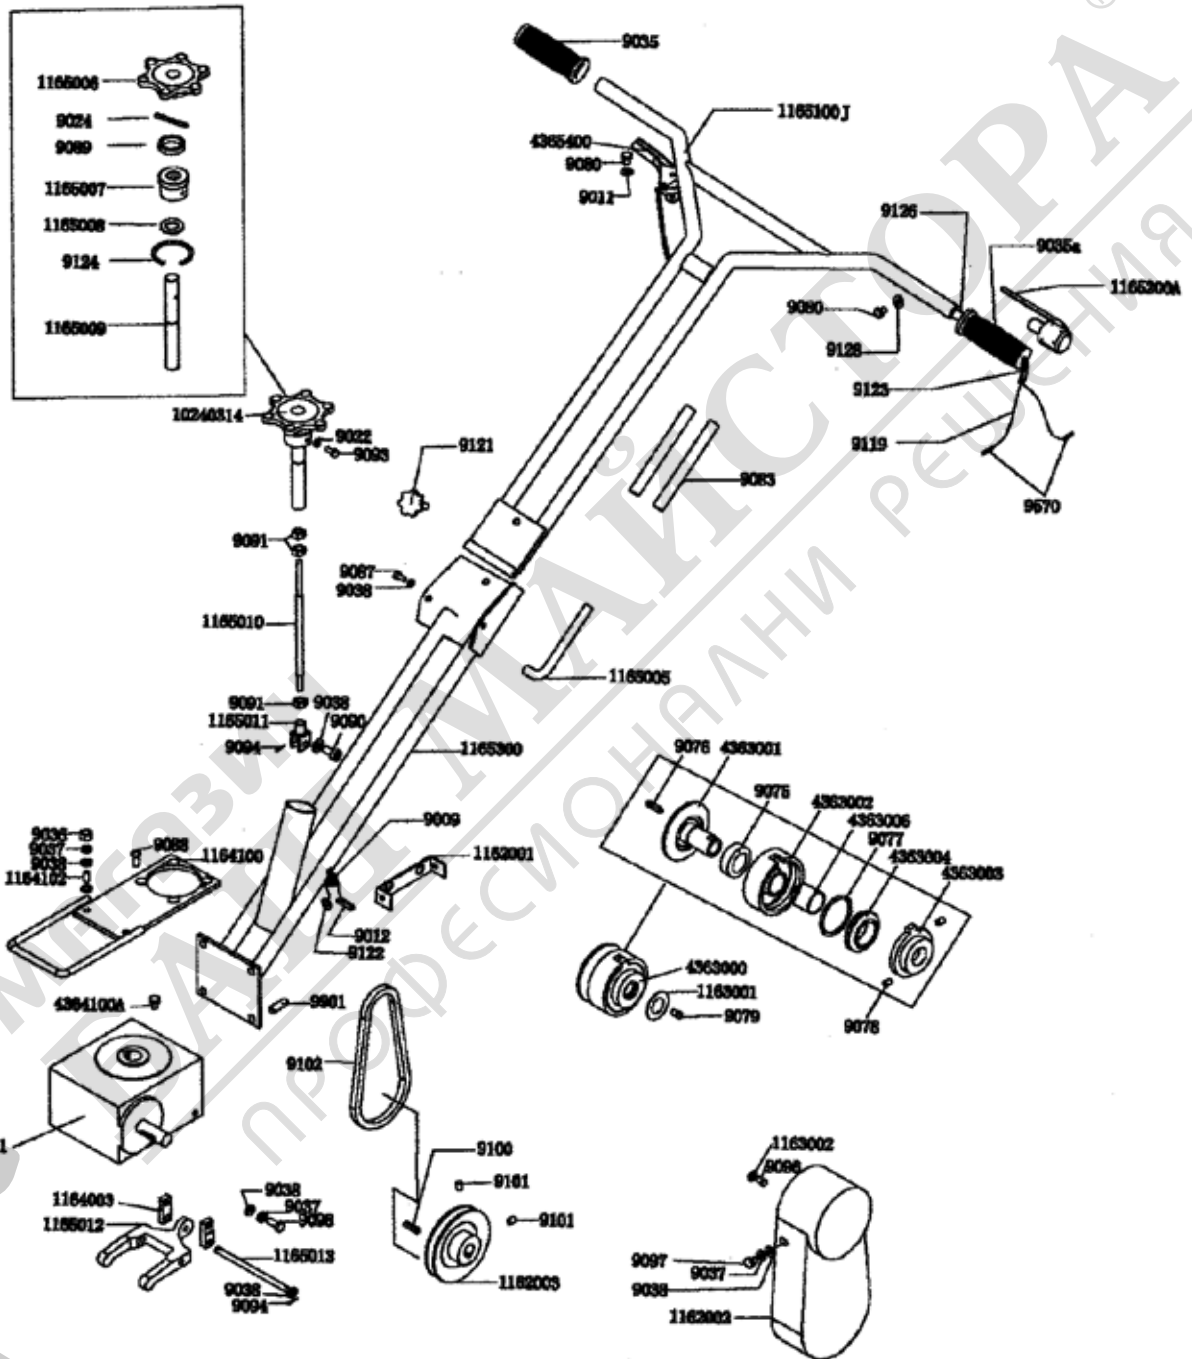

2 Wire Diagram

3 Parts

PART NO.	DESCRIPTION	QTY
4241000	HANDLE ASSY COMPLETE	1

UPPER HANDLE ASSY		
1165100J	UPPER HANDLE BARE	1
1165200A	STOP SWITCH ASSY. (HAND GRIP)	1
4365400	ENGINE THROTTLE CONTROL ASSY.	1
9035 (A)	PLASTIC HAND GRIP	2
9080	SCREW	2
9011	WASHER	1
9126	PLASTIC COVER	1
9128	SPRING WASHER	1
9123	PLASTIC COVER	1
9119	WIRE	1
9083	PLASTIC PIPE	2
9121	HANDLE LOCKING KNOB	1
9570	CONNECTOR	2

LOW HANDLE ASSY		
1165300	LOWER HANDLE BARE	1
1165005	HANDLE LOCKING LEVER	1
9087	SCREW	1
9038	WASHER	1
9009	WIRE	1
9012	CONNECTOR	1
9122	O-RING	1
9901	SCREW	4
1165006	PITCH CONTROL KNOB	1
1165007	BUSHING	1
1165008	WASHER	1
1165009	SLIDE BUSHING	1
1165010	THREADED SHAFT	1
1165011	THREADED ROD END	1
9024	PIN	1
9089	BEARING	1
9124	WASHER	1
9022	SPRING WASHER	1
9093	SCREW	1
9091	NUT	3

PART NO.	DESCRIPTION	QTY
9038	WASHER	1
9090	PIN	1
9094	PIN	1
10240314	STICKER	1

MOUNTING PLATE ASSY		
1164100	ENGINE MOUNTING PLATE	1
1164102	BOLT	4
1164005	WASHER	4
9036	NUT	4
9037	SPRING WASHER	4
9038	WASHER	4
9088	SCREW	4
4363000	CLUTCH ASSY	1
4363001	SPINDLE	1
4363002	DRUM	1
4363003	FACE PLATE	1
4363004	WEIGHT	1
9078	SCREW	2
9077	SPRING	1
9075	BEARING	1
9076	KEY	1
1163001	WASHER	1
1163002	WASHER	1
9096	SCREW	1

PART NO.	DESCRIPTION	QTY
9101	LOCK SCREW	2
1165012	YOKE ARM	1
1164003	CONNECTOR	2
1165013	PIN, YOKE ARM	1
9038	WASHER	4
9094	PIN	2
9037	SPRING WASHER	2
9098	BOLT	2
1166005	PRESSURE PLATE CAP	1
9120	WASHER	1
9105	SCREW	2
1166006	WASHER	1
9107	SPACER	1
9108	RETAINER	1
9106	BEARING	1
9110	BEARING	1
9111	BEARING	1
1167002	T-BELT 60 cm	1
1177002	T-BELT 75 cm	1
1167001J	ROTATING GUARD RING 60 cm	1
1177001	ROTATING GUARD RING 75 cm	1
1166007	PRESSURE PLATE	1
9104	BOLT	1
1166008	BUSHING	1
1164006	MAIN SHAFT	1
9109	KEY	1
9100	KEY	1
1166009	WASHER	1
9118	BOLT	1
1166000A	SPIDER ASSY COMPLETE 60 cm	1
1176000A	SPIDER ASSY COMPLETE 75 cm	1
1166001	SPIDER PLATE	1
1161002	LIFT LEVER	4
1166003	TROWEL ARM 60 cm	4
1176003	TROWEL ARM 75 cm	4
9112	NUT	4
9113	SCREW	4
9114	SCREW	4