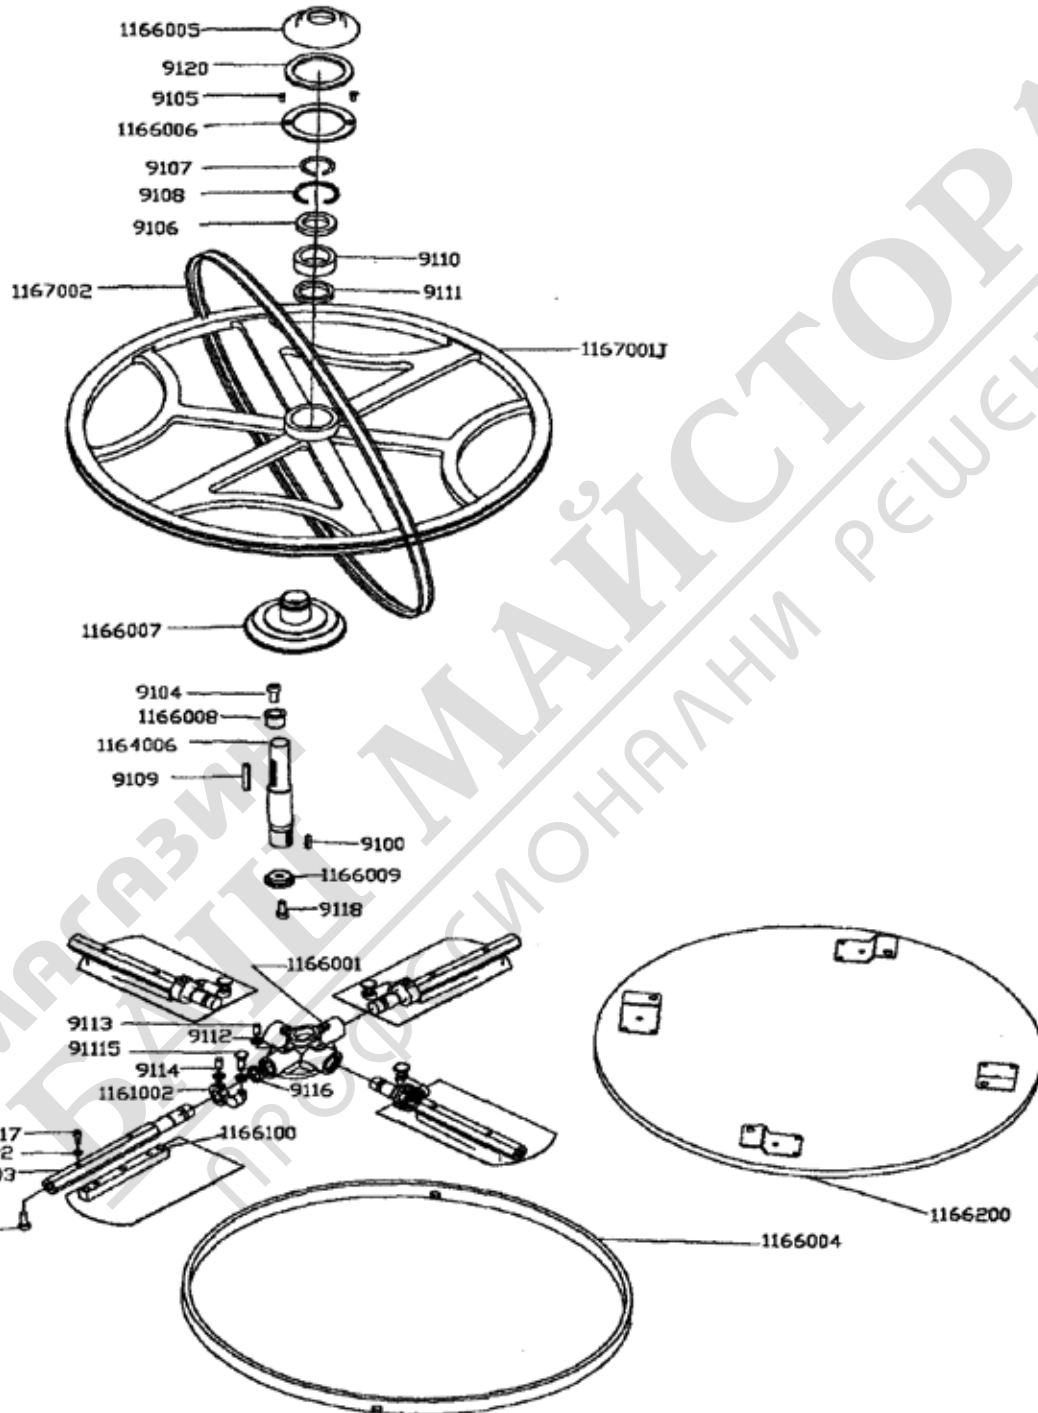

2 Wire Diagram

3 Parts

PART NO.	DESCRIPTION	QTY
4241000	HANDLE ASSY COMPLETE	1

UPPER HANDLE ASSY		
1165100J	UPPER HANDLE BARE	1
1165200A	STOP SWITCH ASSY. (HAND GRIP)	1
4365400	ENGINE THROTTLE CONTROL ASSY.	1
9035 (A)	PLASTIC HAND GRIP	2
9080	SCREW	2
9011	WASHER	1
9126	PLASTIC COVER	1
9128	SPRING WASHER	1
9123	PLASTIC COVER	1
9119	WIRE	1
9083	PLASTIC PIPE	2
9121	HANDLE LOCKING KNOB	1
9570	CONNECTOR	2

LOW HANDLE ASSY		
1165300	LOWER HANDLE BARE	1
1165005	HANDLE LOCKING LEVER	1
9087	SCREW	1
9038	WASHER	1
9009	WIRE	1
9012	CONNECTOR	1
9122	O-RING	1
9901	SCREW	4
1165006	PITCH CONTROL KNOB	1
1165007	BUSHING	1
1165008	WASHER	1
1165009	SLIDE BUSHING	1
1165010	THREADED SHAFT	1
1165011	THREADED ROD END	1
9024	PIN	1
9089	BEARING	1
9124	WASHER	1
9022	SPRING WASHER	1
9093	SCREW	1
9091	NUT	3

PART NO.	DESCRIPTION	QTY
9038	WASHER	1
9090	PIN	1
9094	PIN	1
10240314	STICKER	1

MOUNTING PLATE ASSY		
1164100	ENGINE MOUNTING PLATE	1
1164102	BOLT	4
1164005	WASHER	4
9036	NUT	4
9037	SPRING WASHER	4
9038	WASHER	4
9088	SCREW	4
4363000	CLUTCH ASSY	1
4363001	SPINDLE	1
4363002	DRUM	1
4363003	FACE PLATE	1
4363004	WEIGHT	1
9078	SCREW	2
9077	SPRING	1
9075	BEARING	1
9076	KEY	1
1163001	WASHER	1
1163002	WASHER	1
9096	SCREW	1

PART NO.	DESCRIPTION	QTY
9101	LOCK SCREW	2
1165012	YOKE ARM	1
1164003	CONNECTOR	2
1165013	PIN, YOKE ARM	1
9038	WASHER	4
9094	PIN	2
9037	SPRING WASHER	2
9098	BOLT	2
1166005	PRESSURE PLATE CAP	1
9120	WASHER	1
9105	SCREW	2
1166006	WASHER	1
9107	SPACER	1
9108	RETAINER	1
9106	BEARING	1
9110	BEARING	1
9111	BEARING	1
1167002	T-BELT 60 cm	1
1177002	T-BELT 75 cm	1
1167001J	ROTATING GUARD RING 60 cm	1
1177001	ROTATING GUARD RING 75 cm	1
1166007	PRESSURE PLATE	1
9104	BOLT	1
1166008	BUSHING	1
1164006	MAIN SHAFT	1
9109	KEY	1
9100	KEY	1
1166009	WASHER	1
9118	BOLT	1
1166000A	SPIDER ASSY COMPLETE 60 cm	1
1176000A	SPIDER ASSY COMPLETE 75 cm	1
1166001	SPIDER PLATE	1
1161002	LIFT LEVER	4
1166003	TROWEL ARM 60 cm	4
1176003	TROWEL ARM 75 cm	4
9112	NUT	4
9113	SCREW	4
9114	SCREW	4