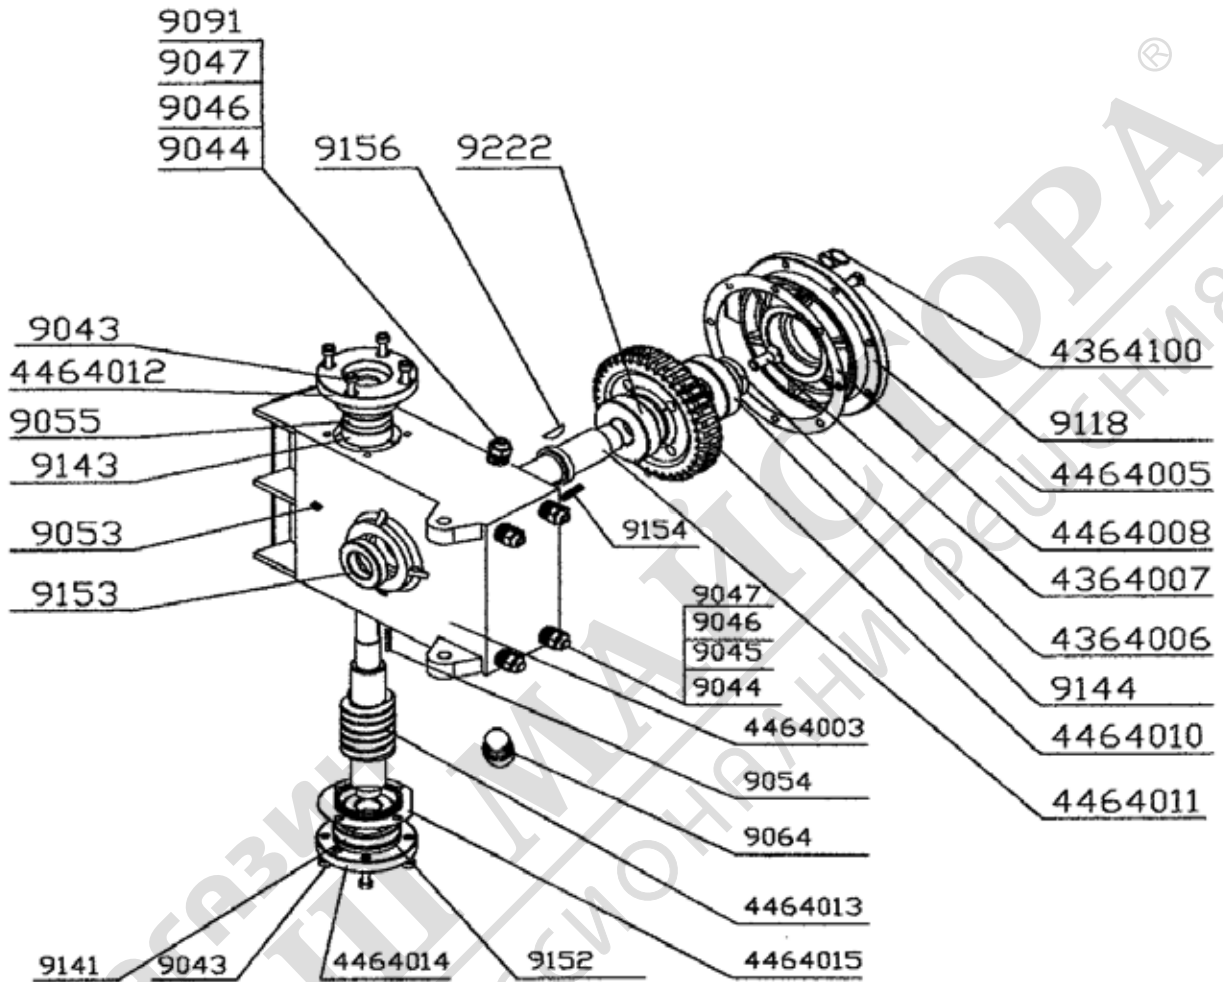

## 2 Parts

PART NO	DESCRIPTION	QTY
4465000	HANDLE ASSY COMPLETE	1
4465100	HANDLE BARE	1
4365200	CENTRIFUGAL SAFETY SWITCH ASSY	1
4465301	UPPER HANDLE BRACKET	1
4465300	LOWER HANDLE BRACKET	1
4365400	THROTTLE CONTROL ASSY	1
4365501	PITCH CONTROL KNOB	1
4365502	SLIDE BUSHING	1
4365503	THREADED SHAFT	1
4365504	WASHER	1
4465505	THREADED SHAFT BUSHING	1
4365508	PITCH CONTROL PULLEY	1
4465511	PULLEY BUSHING	1
4465512	PITCH CONTROL CABLE	1
9022	WASHER	1
9024	PIN	1
9025	BEARING	1
9026	SCREW	1
9027	WASHER	1
9028	BOLT	1
9032	STICKER	1
9033	WASHER	1
9035	HAND GRIP	2
9149	BOLT	4
9157	PIN	1
4465509	YOKE ARM PIN	1
4465510	YOKE ARM	1
4462001	COUNTERSHAFT PULLEY	1
9160	DRIVE BELT	1
9022	WASHER	2
4463000	CLUTCH ASSY	1
4463001	SPINDLE	1
4463002	DRUM	1
4463003	FACE PLATE	1
4463004	WEIGHT	1
4463005	WASHER	1
4463006	BUSHING	1
9062	SCREW	2

9142	BEARING	1
9146	SCREW	1
9155	KEY	1
9335	SPRING	1
4464000	GEARBOX ASSY	1
4464003	GEARBOX CASING	1
4464005	GEARBOX COVER	1
4364006	PRESSURE WASHER	1
4364007	FLAT HEAD SCREW, MAIN SHAFT	1
4364100	OIL RELIEF VALVE	1
4464008	PLASTIC SHIMMING	1
4464010	BRONZE GEAR	1
4464011	MAIN SHAFT	1
4464012	LEFT BEARING FLANGE	1
4464013	COUNTER SHAFT C/W WORM GEAR	1
4464014	RIGHT BEARING FLANGE	1
4464015	PLASTIC SHIMMING	2
9043	SCREW	12
9044	BOLT	4
9045	NUT	4
9046	WASHER	5
9047	WASHER	5
9053	PLUG	2
9054	KEY	1
9055	OIL SEAL	1
9064	SIGHT GLASS	1
9091	NUT	2
9118	SCREW	8
9141	BEARING	1
9143	BEARING	1
9144	BEARING	1
9152	OIL SEAL	2
9153	OIL SEAL	1
9154	KEY	1
9156	KEY	1
9222	BEARING	1
4466000A	SPIDER PLATE ASSY	1
4466001	TROWEL ARM	4
4466004	SPIDER RETAINER BOLT BUSHING	1

4466005	SPIDER PLATE	1
4466006	LIFT LEVER	4
9046	WASHER	4
9059	JAM NUT	8
9065	SQUARE HEAD BOLT	4
9066	DOG TOOTH SCREW	4
9067	CARRIAGE BOLT	4
9068	SPIDER RETAINING BOLT	1
9069	OIL CAP	4
4466002	PRESSURE PLATE CAP	1
4466003	PRESSURE PLATE	1
4461031	STABILISOR RING	1
4462100	BELT GUARD	1
4468000	LIFT HOOK	1
4467000	GUARD RING	1
9140	BEARING	1