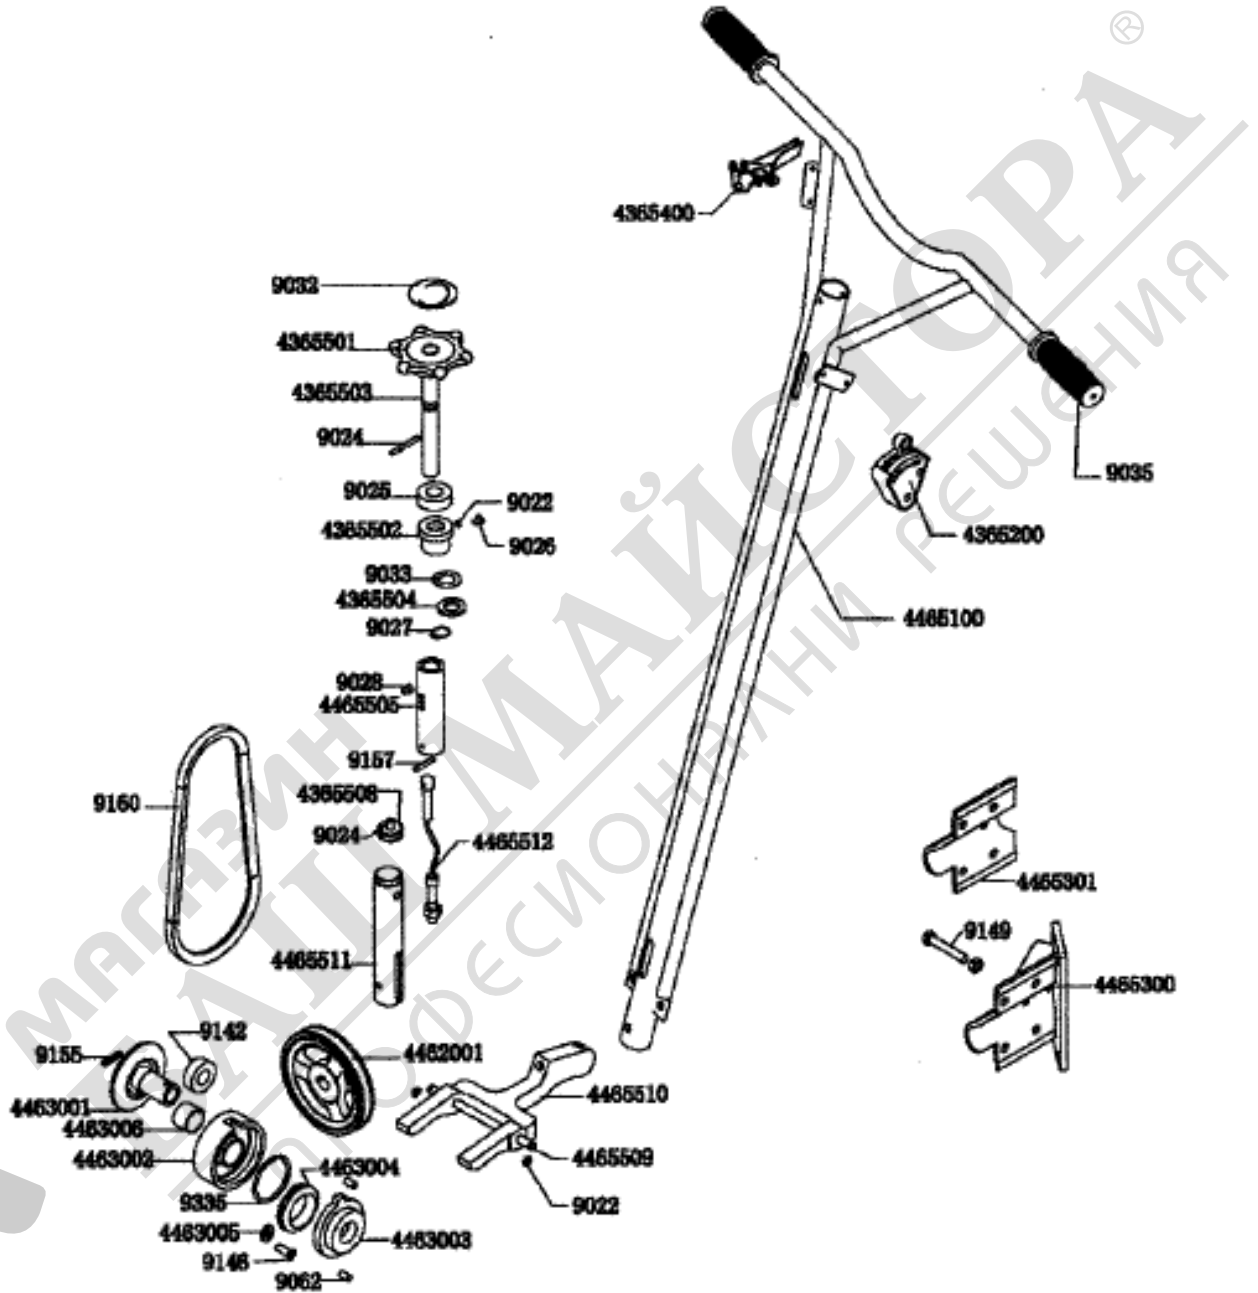

## 2 Parts

PART NO	DESCRIPTION	QTY
4465000	HANDLE ASSY COMPLETE	1
4465100	HANDLE BARE	1
4365200	CENTRIFUGAL SAFETY SWITCH ASSY	1
4465301	UPPER HANDLE BRACKET	1
4465300	LOWER HANDLE BRACKET	1
4365400	THROTTLE CONTROL ASSY	1
4365501	PITCH CONTROL KNOB	1
4365502	SLIDE BUSHING	1
4365503	THREADED SHAFT	1
4365504	WASHER	1
4465505	THREADED SHAFT BUSHING	1
4365508	PITCH CONTROL PULLEY	1
4465511	PULLEY BUSHING	1
4465512	PITCH CONTROL CABLE	1
9022	WASHER	1
9024	PIN	1
9025	BEARING	1
9026	SCREW	1
9027	WASHER	1
9028	BOLT	1
9032	STICKER	1
9033	WASHER	1
9035	HAND GRIP	2
9149	BOLT	4
9157	PIN	1
4465509	YOKE ARM PIN	1
4465510	YOKE ARM	1
4462001	COUNTERSHAFT PULLEY	1
9160	DRIVE BELT	1
9022	WASHER	2
4463000	CLUTCH ASSY	1
4463001	SPINDLE	1
4463002	DRUM	1
4463003	FACE PLATE	1
4463004	WEIGHT	1
4463005	WASHER	1
4463006	BUSHING	1
9062	SCREW	2

9142	BEARING	1
9146	SCREW	1
9155	KEY	1
9335	SPRING	1
4464000	GEARBOX ASSY	1
4464003	GEARBOX CASING	1
4464005	GEARBOX COVER	1
4364006	PRESSURE WASHER	1
4364007	FLAT HEAD SCREW, MAIN SHAFT	1
4364100	OIL RELIEF VALVE	1
4464008	PLASTIC SHIMMING	1
4464010	BRONZE GEAR	1
4464011	MAIN SHAFT	1
4464012	LEFT BEARING FLANGE	1
4464013	COUNTER SHAFT C/W WORM GEAR	1
4464014	RIGHT BEARING FLANGE	1
4464015	PLASTIC SHIMMING	2
9043	SCREW	12
9044	BOLT	4
9045	NUT	4
9046	WASHER	5
9047	WASHER	5
9053	PLUG	2
9054	KEY	1
9055	OIL SEAL	1
9064	SIGHT GLASS	1
9091	NUT	2
9118	SCREW	8
9141	BEARING	1
9143	BEARING	1
9144	BEARING	1
9152	OIL SEAL	2
9153	OIL SEAL	1
9154	KEY	1
9156	KEY	1
9222	BEARING	1
4466000A	SPIDER PLATE ASSY	1
4466001	TROWEL ARM	4
4466004	SPIDER RETAINER BOLT BUSHING	1

4466005	SPIDER PLATE	1
4466006	LIFT LEVER	4
9046	WASHER	4
9059	JAM NUT	8
9065	SQUARE HEAD BOLT	4
9066	DOG TOOTH SCREW	4
9067	CARRIAGE BOLT	4
9068	SPIDER RETAINING BOLT	1
9069	OIL CAP	4
4466002	PRESSURE PLATE CAP	1
4466003	PRESSURE PLATE	1
4461031	STABILISOR RING	1
4462100	BELT GUARD	1
4468000	LIFT HOOK	1
4467000	GUARD RING	1
9140	BEARING	1