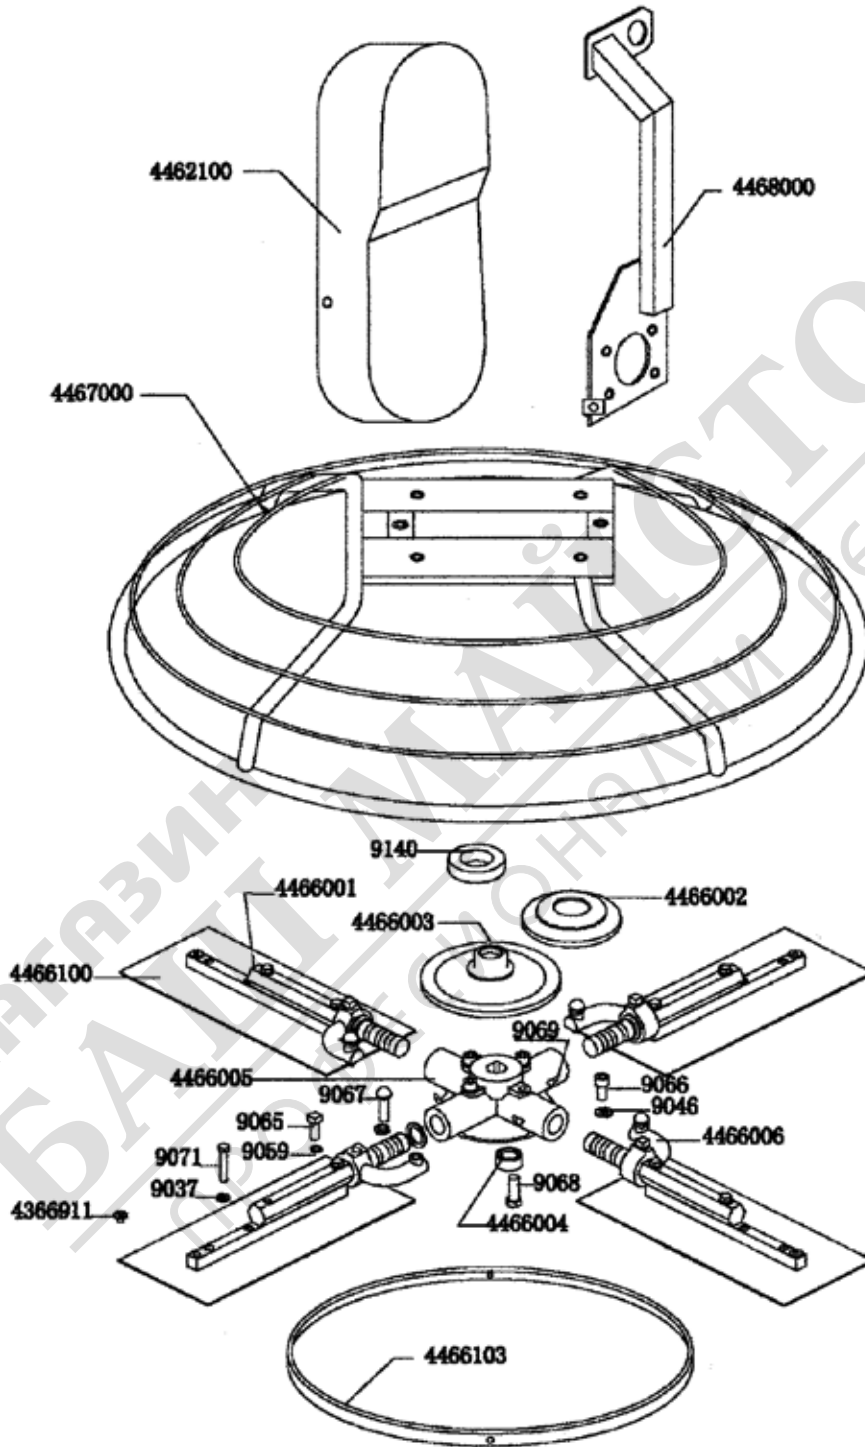

## 2 Parts

PART NO	DESCRIPTION	QTY
4465000	HANDLE ASSY COMPLETE	1
4465100	HANDLE BARE	1
4365200	CENTRIFUGAL SAFETY SWITCH ASSY	1
4465301	UPPER HANDLE BRACKET	1
4465300	LOWER HANDLE BRACKET	1
4365400	THROTTLE CONTROL ASSY	1
4365501	PITCH CONTROL KNOB	1
4365502	SLIDE BUSHING	1
4365503	THREADED SHAFT	1
4365504	WASHER	1
4465505	THREADED SHAFT BUSHING	1
4365508	PITCH CONTROL PULLEY	1
4465511	PULLEY BUSHING	1
4465512	PITCH CONTROL CABLE	1
9022	WASHER	1
9024	PIN	1
9025	BEARING	1
9026	SCREW	1
9027	WASHER	1
9028	BOLT	1
9032	STICKER	1
9033	WASHER	1
9035	HAND GRIP	2
9149	BOLT	4
9157	PIN	1
4465509	YOKE ARM PIN	1
4465510	YOKE ARM	1
4462001	COUNTERSHAFT PULLEY	1
9160	DRIVE BELT	1
9022	WASHER	2
4463000	CLUTCH ASSY	1
4463001	SPINDLE	1
4463002	DRUM	1
4463003	FACE PLATE	1
4463004	WEIGHT	1
4463005	WASHER	1
4463006	BUSHING	1
9062	SCREW	2

9142	BEARING	1
9146	SCREW	1
9155	KEY	1
9335	SPRING	1
4464000	GEARBOX ASSY	1
4464003	GEARBOX CASING	1
4464005	GEARBOX COVER	1
4364006	PRESSURE WASHER	1
4364007	FLAT HEAD SCREW, MAIN SHAFT	1
4364100	OIL RELIEF VALVE	1
4464008	PLASTIC SHIMMING	1
4464010	BRONZE GEAR	1
4464011	MAIN SHAFT	1
4464012	LEFT BEARING FLANGE	1
4464013	COUNTER SHAFT C/W WORM GEAR	1
4464014	RIGHT BEARING FLANGE	1
4464015	PLASTIC SHIMMING	2
9043	SCREW	12
9044	BOLT	4
9045	NUT	4
9046	WASHER	5
9047	WASHER	5
9053	PLUG	2
9054	KEY	1
9055	OIL SEAL	1
9064	SIGHT GLASS	1
9091	NUT	2
9118	SCREW	8
9141	BEARING	1
9143	BEARING	1
9144	BEARING	1
9152	OIL SEAL	2
9153	OIL SEAL	1
9154	KEY	1
9156	KEY	1
9222	BEARING	1
4466000A	SPIDER PLATE ASSY	1
4466001	TROWEL ARM	4
4466004	SPIDER RETAINER BOLT BUSHING	1

4466005	SPIDER PLATE	1
4466006	LIFT LEVER	4
9046	WASHER	4
9059	JAM NUT	8
9065	SQUARE HEAD BOLT	4
9066	DOG TOOTH SCREW	4
9067	CARRIAGE BOLT	4
9068	SPIDER RETAINING BOLT	1
9069	OIL CAP	4
4466002	PRESSURE PLATE CAP	1
4466003	PRESSURE PLATE	1
4461031	STABILISOR RING	1
4462100	BELT GUARD	1
4468000	LIFT HOOK	1
4467000	GUARD RING	1
9140	BEARING	1