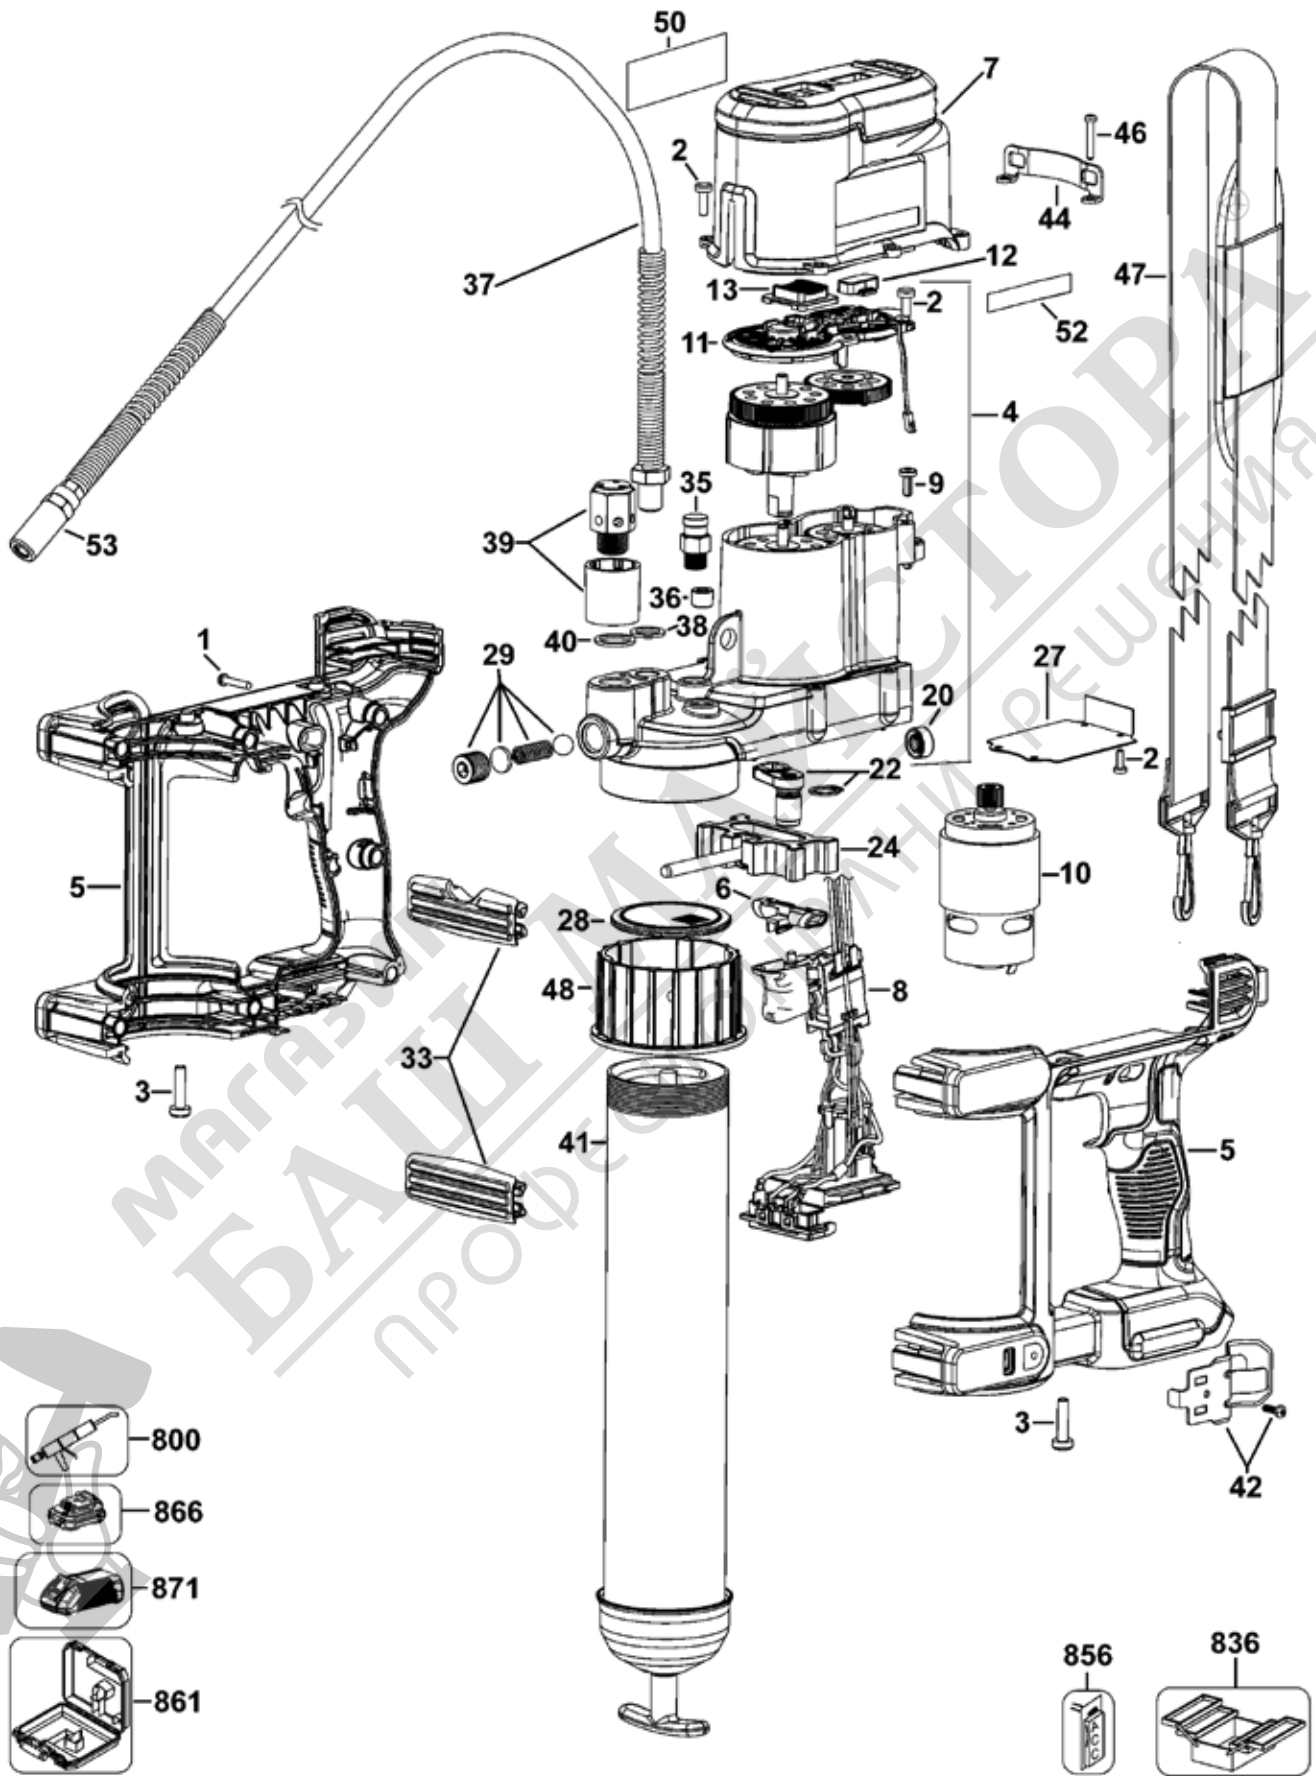

# DCGG571 CORDLESS GREASE GUN 1

## Parts List DCGG571 CORDLESS GREASE GUN 1

Item	Part Number	Qty	Part Description	General Description	Other Info	Repair Inst	Markets
1	682211-00	8	SCREW			No	QW
2	330045-45	16	SCREW			No	QW
3	330045-15	4	SCREW			No	QW
4	N365766	1	TRANSMISSION SA			No	QW
5	N399287	1	CLAMSHELL SET			No	QW
6	N262579	1	BUTTON LOCK-OFF			No	QW
7	N400745	1	COVER-TOP			No	QW
8	N439829	1	SWITCH SA			No	QW
9	324006-14	2	SCREW			No	QW
10	N447228	1	MOTOR & PINION			No	QW
11	N365758	1	SWITCH SA			No	QW
12	N279401	1	LENS			No	QW
13	N279402	1	BUTTON ON			No	QW
20	N298079	1	SEAL			No	QW
22	N365753	1	CRANK			No	QW
24	N365759	1	PUMP SA			No	QW
27	N519819	1	COVERPLATE			No	QW
28	N365754	1	FILTER			No	QW
29	N365762	1	VALVE KIT			No	QW
33	N376852	1	BUMPER			No	QW
35	N391355	1	VALVE			No	QW
36	N151493	1	PLUG			No	QW
37	N365752	1	HOSE SA		INCL 53	No	QW
38	N365757	1	WASHER SPECIAL			No	QW
39	N365761	1	VALVE KIT			No	QW
40	N365756	1	WASHER SPECIAL			No	QW
41	N365763	1	TUBE SA			No	QW
42	N365764	1	CLIP SA			No	QW
44	N334999	1	MOUNTING BRACKET			No	QW
46	330019-24	2	SCREW			No	QW
47	N332820	1	STRAP			No	QW
48	N340519	1	SPACER			No	QW

## Parts List DCGG571 CORDLESS GREASE GUN 1

Item	Part Number	Qty	Part Description	General Description	Other Info	Repair Inst	Markets
50	N330300	1	RATING PLATE			No	QW
52	N398835	1	BRAND LABEL			No	QW
53	N379370	1	COUPLING			No	QW
800	5140061-28	1	GREASE			No	QW
856	N379370	1	COUPLING			No	QW
856	N365752	1	HOSE SA			No	QW
861	N295353	1	KITBOX			No	QW
866	N195933	1	BATTERY 18V - 4.0AH - 72WH	DCB182-XE		No	QW
871	N450536	1	CHARGER SA	DCS565P2-QW / DCB115		No	QW