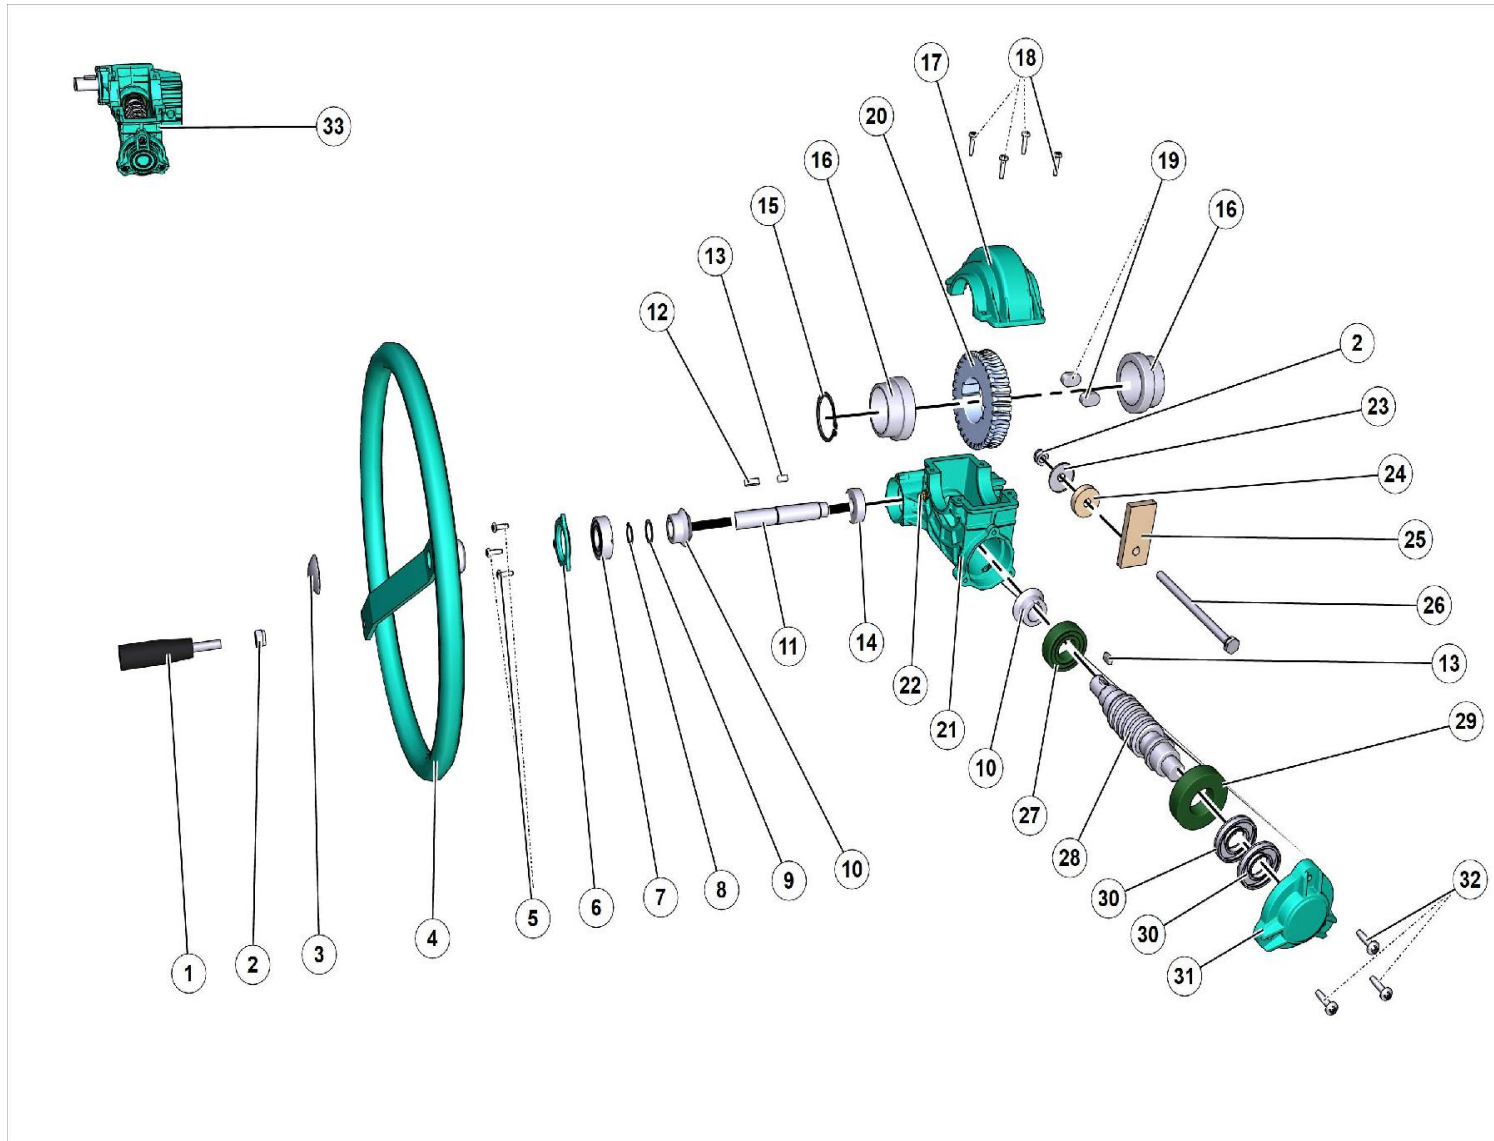

LIFTING HOOK

N.	CODE	DESCRIPTION	UM	QTY
1	1107682			1
2	2222060	SCREW	PZ	2
3	2223923	LOCK NUT	PZ	2
4	3238486			1
5	3238484			1

DRUM REDUCTION UNIT

N.	CODE	DESCRIPTION	UM	QTY
1	3206748	HANDLE	PZ	1
2	2223920	SELF-LOCKING NUT	PZ	2
3	3234355	STOP RING Z WITH CAP D.20 INOX	PZ	1
4	3228750	HANDWHEEL SYNTESI	PZ	1
5	2222465	SCREW	PZ	3
6	3234642	REDUCER COVER	PZ	1
7	2204560	Bearing	PZ	1
8	2227320	CIRCLIP	PZ	1
9	3227876	WASHER	PZ	1
10	3213264	PINION/CONC.MIXER	PZ	2
11	3208771	SHAFT/CONC.MIXER	PZ	1
12	2229300	KEY/CONC.MIXER	PZ	1
13	2229259	KEY	PZ	2
14	3232764	Bearing	PZ	1
15	2227205	STOP RING	PZ	1
16	3208770	PIN	PZ	2
17	3234640	CAP/CONC.MIXER	PZ	1
18	2222467	SCREW	PZ	4
19	3208776	PIN	PZ	2
20	3208773	GEAR WHEEL/CONC.MIXER	PZ	1
21	3234639	REDUCTION GEAR CASING	PZ	1

N.	CODE	DESCRIPTION	UM	QTY
22	2230350	Grease nipple	PZ	1
23	2224220	WASHER	PZ	1
24	3208944	Damper	PZ	1
25	3208789	Damper	PZ	1
26	3210606	SCREW	PZ	1
27	2204540	Bearing	PZ	1
28	3213893	SCREW	PZ	1
29	3237097	BEARING/MN	PZ	1
30	3213811	STOP RING	PZ	2
31	3234641	COVER	PZ	1
32	3209987	SCREW	PZ	3
33	3209786	TILTING DRUM GEARBOX/CONC.MIXER	PZ	1