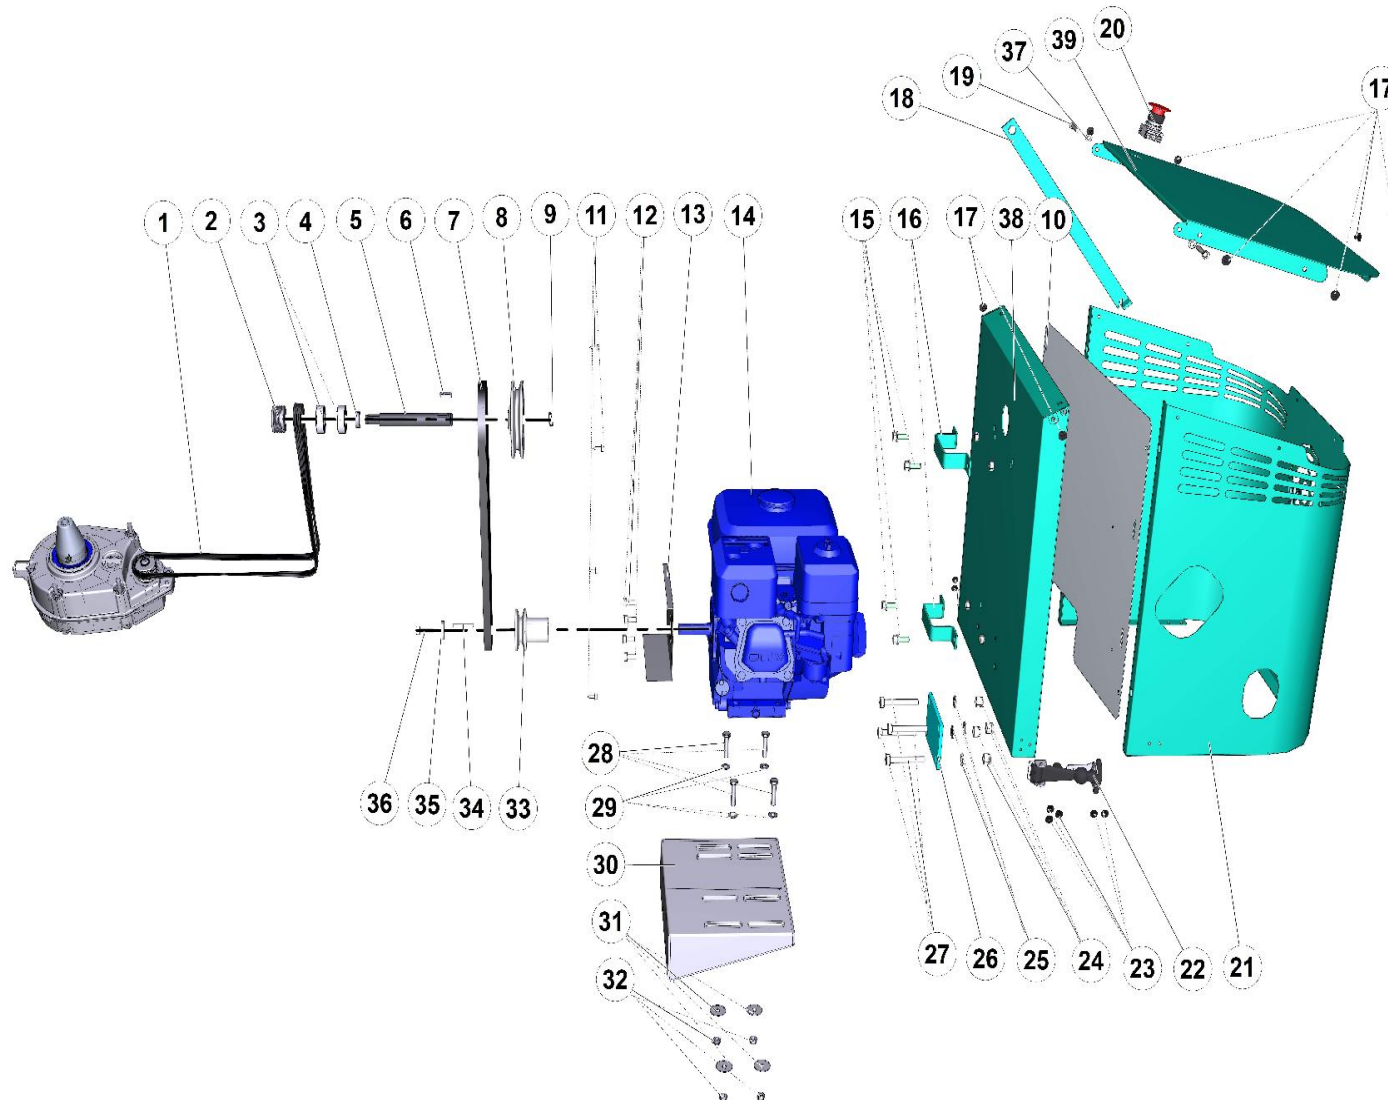

D

N.	CODE	DESCRIPTION	UM	QTY
1	1227330	STOP RING	PZ	1
2	3208919	PULLEY/CONC.MIXER	PZ	1
3	2222145	SCREW	PZ	1
4	2223650	NUT	PZ	7
5	2222148	SCREW	PZ	2
6	2224340	ROLLER/MORTAR PUMP	PZ	6
7	3213180	Gudgeon pin	PZ	2
8	3209811	GASKET/CONC.MIXER	PZ	1
9	3213179	OIL SEAL/CONC.MIXER	PZ	1
10	2204569	Bearing	PZ	1
11	3210474	SHAFT	PZ	1
12	3213177	PIN	PZ	1
13	3213178	KEY	PZ	1
14	3208966	SPACER	PZ	1
15	2227207	STOP RING	PZ	1
16	3208970	GEAR WHEEL	PZ	1
17	3213282	BEARING/MN	PZ	1
18	3209682	Bearing	PZ	3
19	2229259	KEY	PZ	1
20	3208975	PINION	PZ	1
21	3209801	GEAR WHEEL	PZ	1

ENGINE

N.	CODE	DESCRIPTION	UM	QTY
1	3209081	BELT/CONC.MIXER	PZ	1
2	3208919	PULLEY/CONC.MIXER	PZ	1
3	2204438	Bearing	PZ	2
4	3209069	SPACER		1
5	3209074	SHAFT/CONC.MIXER	PZ	1
6	2229300	KEY/CONC.MIXER	PZ	1
7	2210950	BELT/CONC.MIXER	PZ	1
8	3209053	ENGINE PULLEY/CONC.MIXER	PZ	1
9	2227320	CIRCLIP	PZ	1
10	3233705	S350 MOTOR PLATE	PZ	1
11	2222420	SCREW	PZ	4
12	3206357	'SCREW TE 8.8 UNF 5/16"X16Z'	PZ	4
13	3209136	Guard	PZ	1
14	2275751	ENDOTHERMIC ENGINE	PZ	1
15	2222061	BOLT/CONC.MIXER	PZ	4
16	3209126	INSTRUCTION BOOKLET CONCRETE MIXER S190-		2
17	2288788	Self-tapping screw	PZ	2
18	3209111	LATCH ARM/CONC.MIXER	PZ	1
19	3225641	SCREW TE 8.8 5739 6X 35 Z		2
20	3210723	PUSHBUTTON	PZ	1
21	3233703	PLATE		1