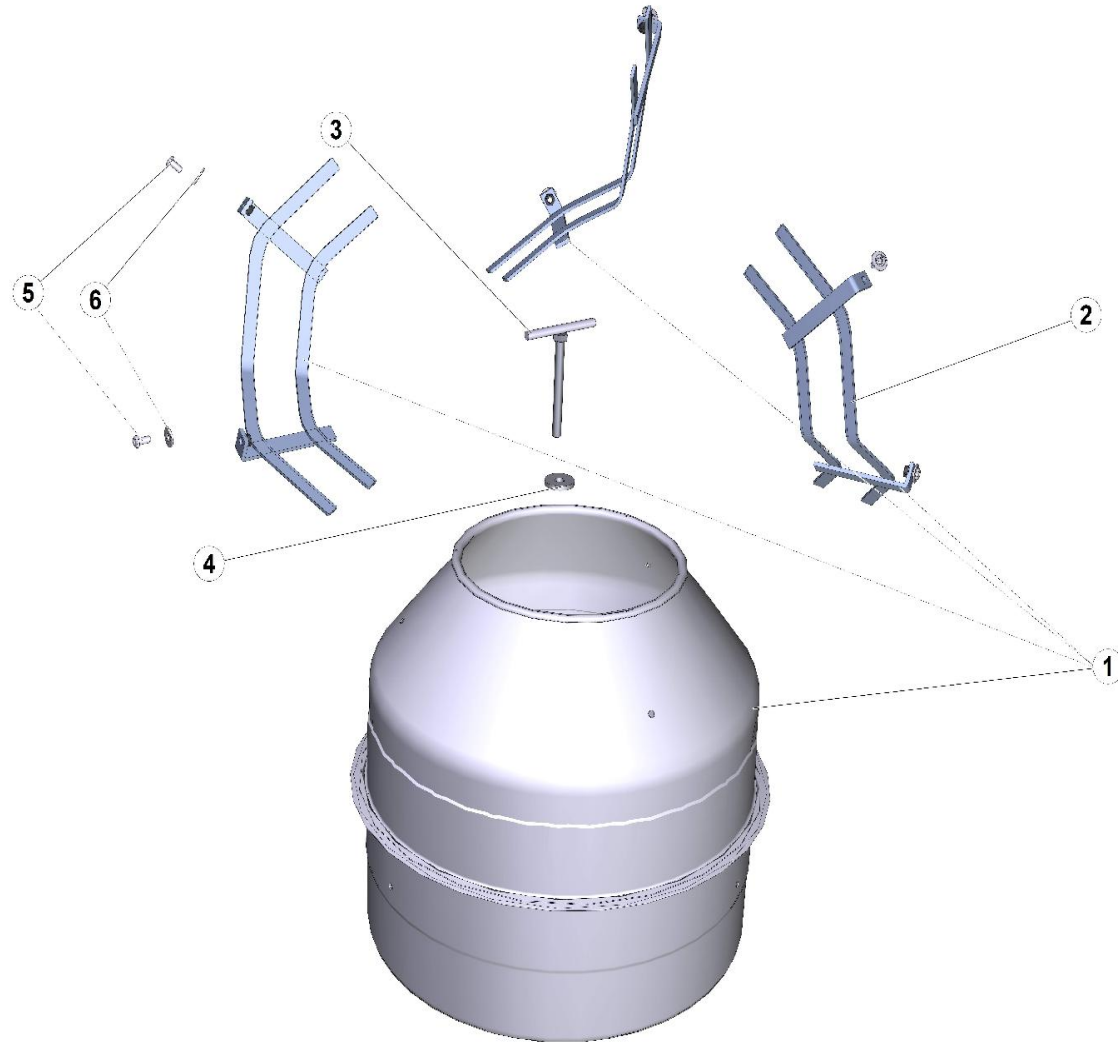

DRUM

A

N.	CODE	DESCRIPTION	UM	QTY
1	3206635	DRUM/CONC.MIXER	PZ	1
2	2250089	Mixing blade	PZ	3
3	3210467	LEVER/CONCRETE MIXER	PZ	1
4	3210466	WASHER/CONCRETE MIXER	PZ	1
5	3231552	SCREW 10.9 7380 12X25	PZ	6
6	3201698	WASHER		6