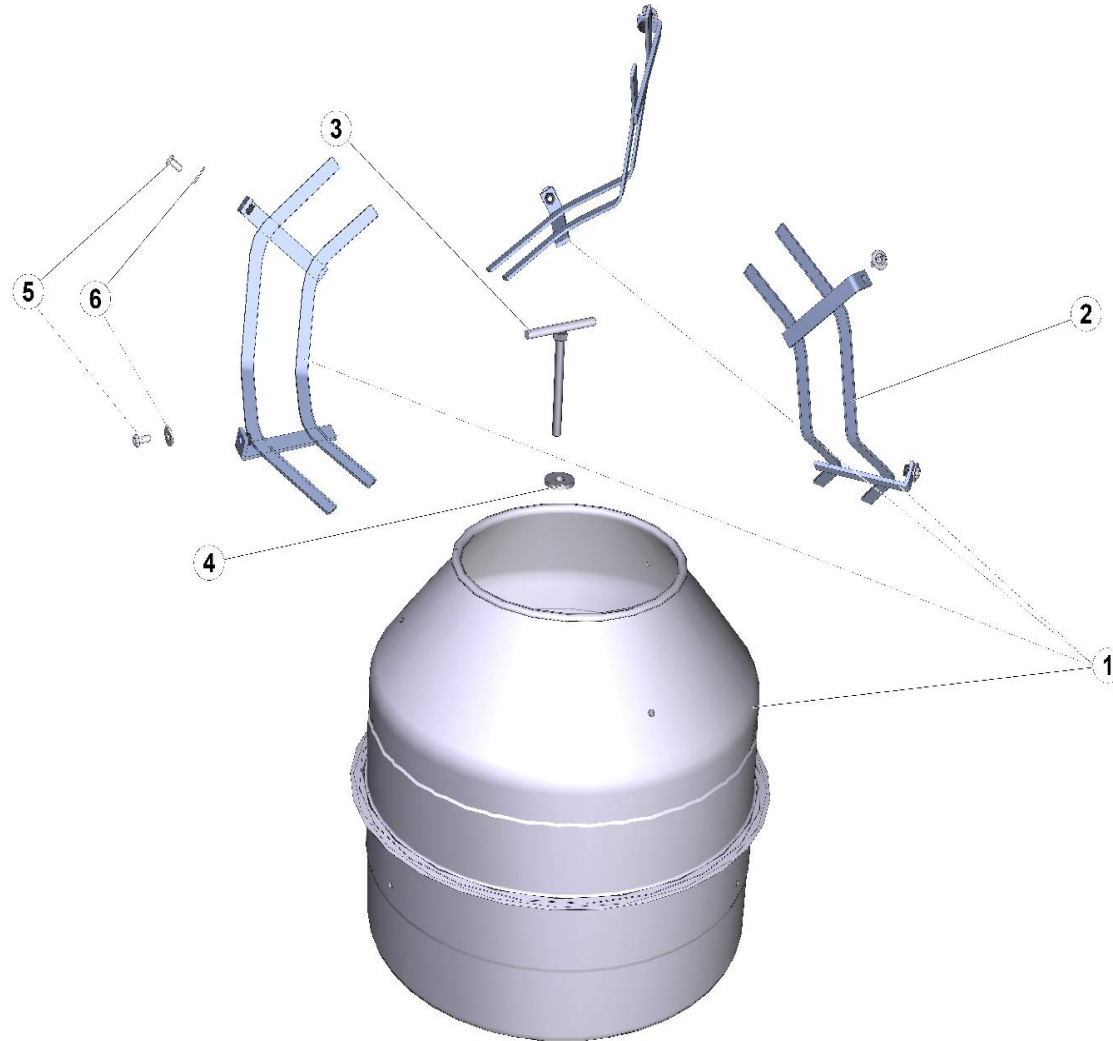

DRUM

A

N.	CODE	DESCRIPTION	UM	QTY
1	3208811	DRUM / SYNTESI 250	PZ	1
2	2250087	Mixing blade	PZ	3
3	3206690	3206690 (10816046) LEVER LOCK	PZ	1
4	3207225	3207225 (10100110) WASHER FLAT	PZ	1
5	3231552	SCREW 10.9 7380 12X25	PZ	6
6	3201698	WASHER		6