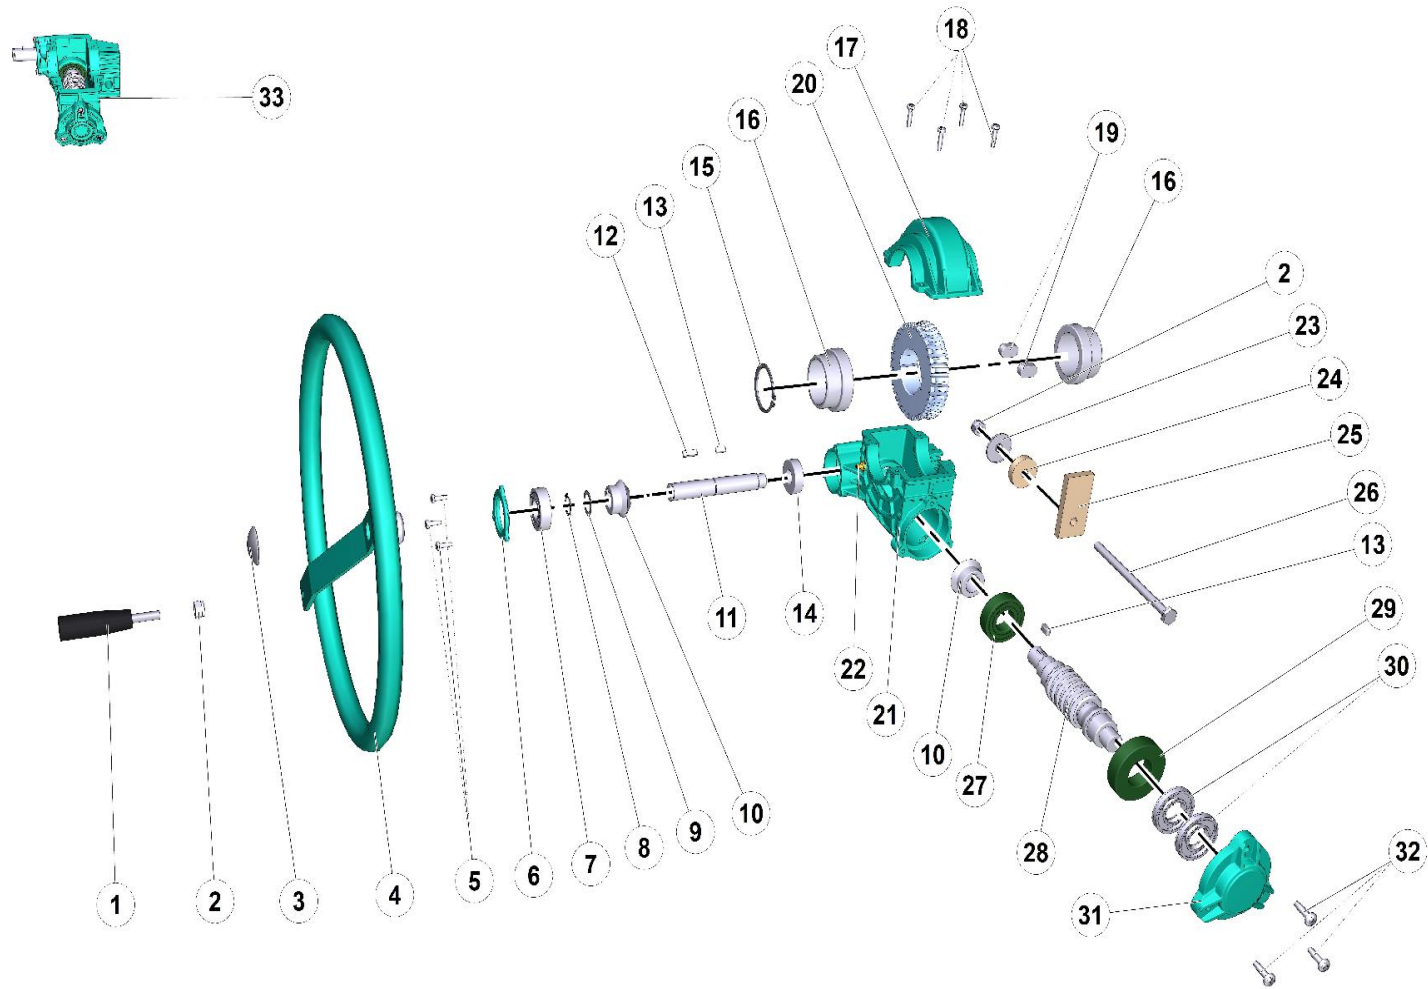

# LIFTING HOOK

N.	CODE	DESCRIPTION	UM	QTY
1	1107681			1
2	2222060	SCREW	PZ	2
3	2223570	NUT	PZ	2
4	3238465			1
5	3238463			1

# DRUM REDUCTION UNIT

**B**

N.	CODE	DESCRIPTION	UM	QTY
1	3206748	HANDLE	PZ	1
2	2223920	SELF-LOCKING NUT	PZ	2
3	3234355	STOP RING Z WITH CAP D.20 INOX	PZ	1
4	3228750	HANDWHEEL SYNTESI	PZ	1
5	2222465	SCREW	PZ	3
6	3234642	REDUCER COVER	PZ	1
7	2204560	Bearing	PZ	1
8	2227320	CIRCLIP	PZ	1
9	3227876	WASHER	PZ	1
10	3213264	PINION/CONC.MIXER	PZ	2
11	3208771	SHAFT/CONC.MIXER	PZ	1
12	2229300	KEY/CONC.MIXER	PZ	1
13	2229259	KEY	PZ	2
14	3232764	Bearing	PZ	1
15	2227205	STOP RING	PZ	1
16	3208770	PIN	PZ	2
17	3234640	CAP/CONC.MIXER	PZ	1
18	2222467	SCREW	PZ	4
19	3208776	PIN	PZ	2
20	3208773	GEAR WHEEL/CONC.MIXER	PZ	1
21	3234639	REDUCTION GEAR CASING	PZ	1

N.	CODE	DESCRIPTION	UM	QTY
22	2230350	Grease nipple	PZ	1
23	2224220	WASHER	PZ	1
24	3208944	Damper	PZ	1
25	3208789	Damper	PZ	1
26	3210606	SCREW	PZ	1
27	2204540	Bearing	PZ	1
28	3213893	SCREW	PZ	1
29	3237097	BEARING/MN	PZ	1
30	3213811	STOP RING	PZ	2
31	3234641	COVER	PZ	1
32	3209987	SCREW	PZ	3
33	3209786	TILTING DRUM GEARBOX/CONC.MIXER	PZ	1