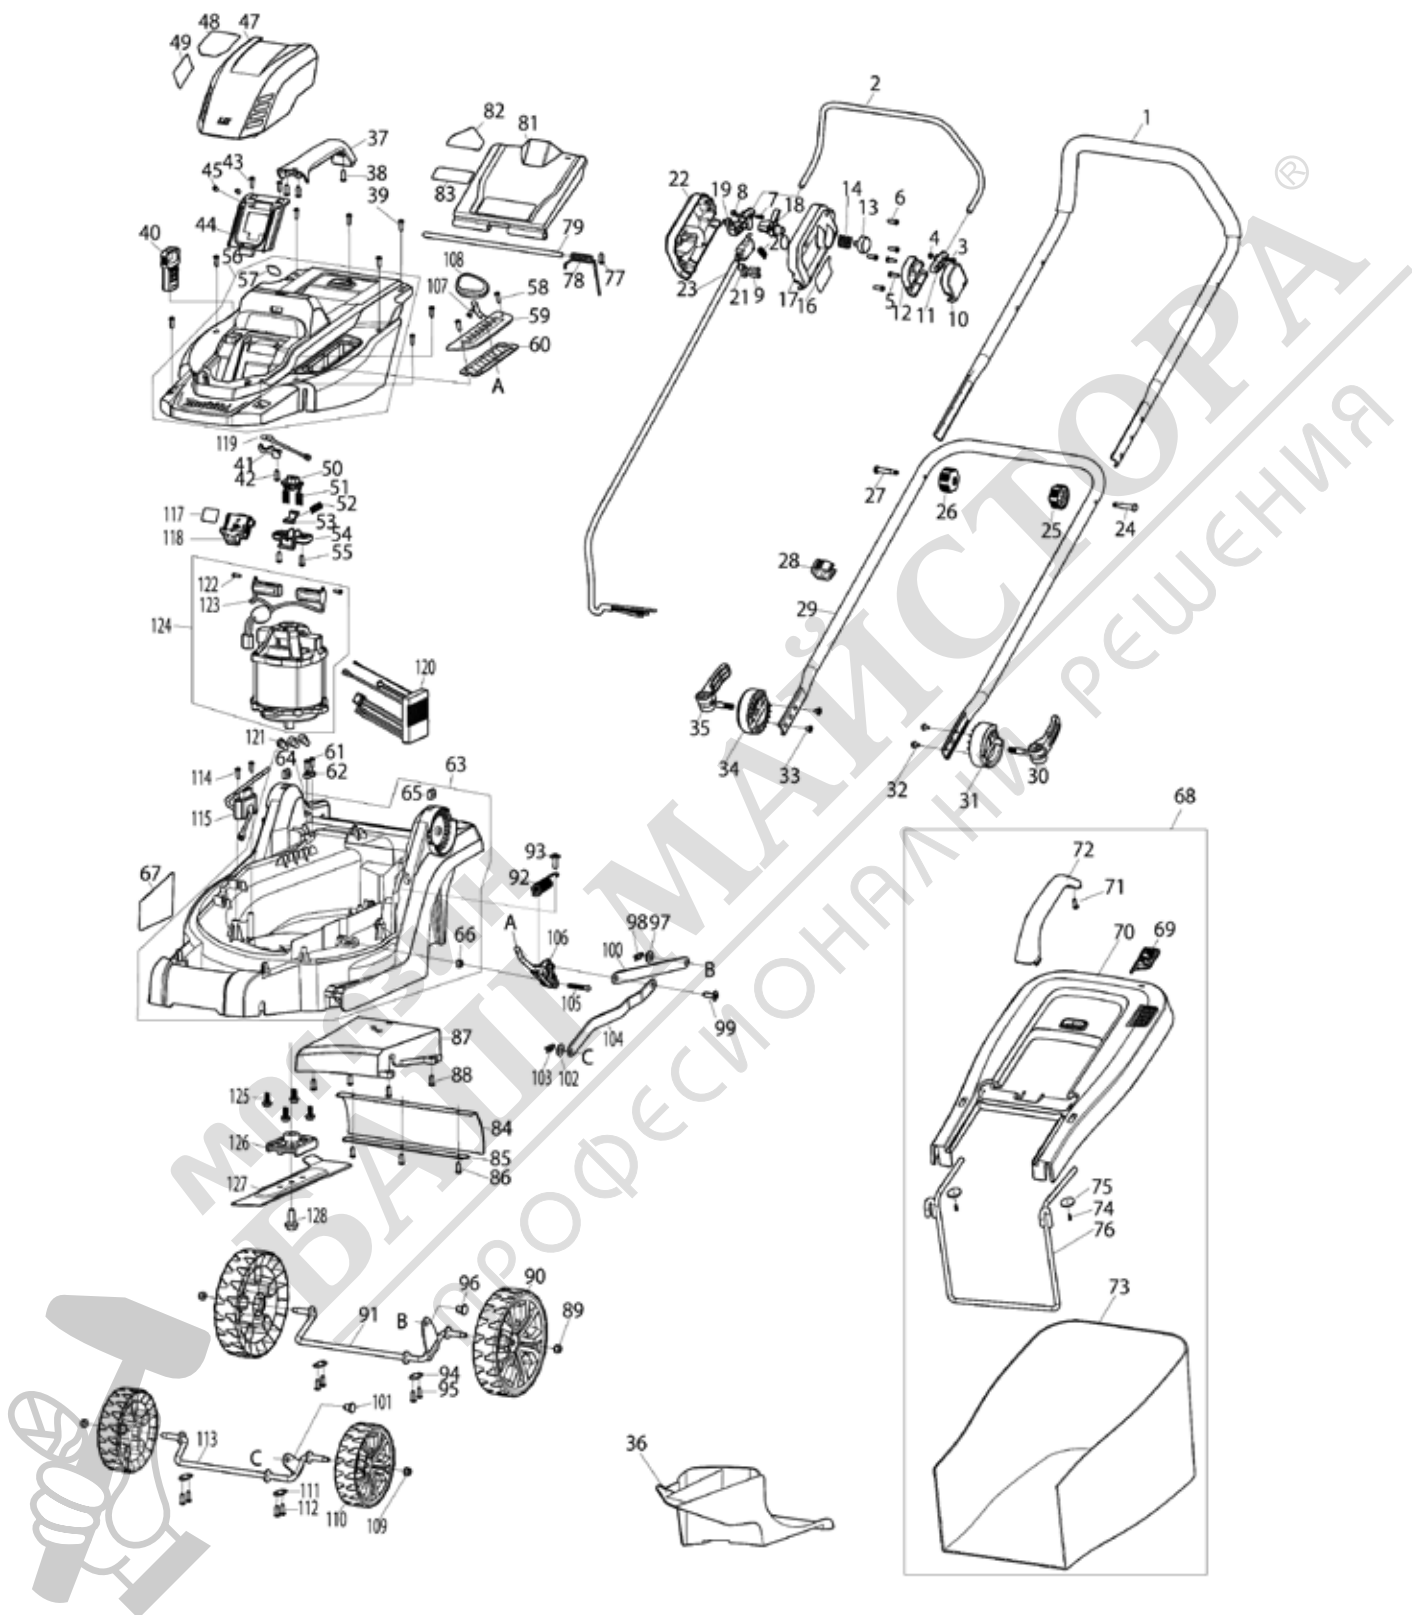

Model No.DLM330 330MM CORDLESS LAWN MOWER

Model No.DLM330 330MM CORDLESS LAWN MOWER

Item	Parts No.	Description	I/C	Qty	New/Old	Opt. 1	Opt. 2	Note
001	GB00000136	UPPER HANDLE		1				
002	GB00000044	SWITCH LEVER		1				
003	GB00000045	PAN HEAD SCREW M4X18		1				
004	GB00000046	HEX LOCK NUT M4		1				
005	GB00000003	TAPPING SCREW ST4.2X15		2				
006	GB00000003	TAPPING SCREW ST4.2X15		4				
007	GB00000045	PAN HEAD SCREW M4X18		1				
008	GB00000046	HEX LOCK NUT M4		1				
009	GB00000003	TAPPING SCREW ST4.2X15		2				
010	GB00000047	SWITCH LEVER HINGE BOX L		1				
011	GB00000048	SWITCH LEVER END CAP L		1				
012	GB00000049	SWITCH LEVER HINGE BOX R		1				
013	GB00000050	SWITCH LINK BUTTON		1				
014	GB00000051	COMPRESSION SPRING		1				
016	GB00000153	SWITCH OPERATION LABEL		1				
017	GB00000053	SWITCH BOX COVER L		1				
018	GB00000054	SWITCH CONTROL LINK		1				
019	GB00000055	SWITCH LEVER END CAP R		1				
020	GB00000056	TENSION SPRING		1				
021	GB00000057	CORD CLAMP		1				
022	GB00000058	SWITCH BOX COVER R		1				
023	GB00000138	SWITCH&CORD ASSY		1				
024	GB00000060	SQUARE NECK BOLT M6X42		1				
025	GB00000061	KNOB NUT M6		1				
026	GB00000061	KNOB NUT M6		1				
027	GB00000060	SQUARE NECK BOLT M6X42		1				
028	GB00000062	CORD CLIP		1				
029	GB00000063	LOWER HANDLE		1				
030	GB00000064	TENSION LEVER ASSY		1				
031	GB00000065	HANDLE FIX BLOCK		1				
032	GB00000066	TRAS HEAD TAPPING SCREW 4X8		2				
033	GB00000066	TRAS HEAD TAPPING SCREW 4X8		2				
034	GB00000065	HANDLE FIX BLOCK		1				
035	GB00000064	TENSION LEVER ASSY		1				
036	GB00000067	MULCHING PLUG		1				
037	GB00000068	CARRYNG HANDLE		1				
038	GB00000003	TAPPING SCREW ST4.2X15		3				
039	GB00000003	TAPPING SCREW ST4.2X15		8				
040	GB00000069	KEY		1				
041	GB00000070	INDICATOR UNIT MOUNT		1				
042	GB00000003	TAPPING SCREW ST4.2X15		1				