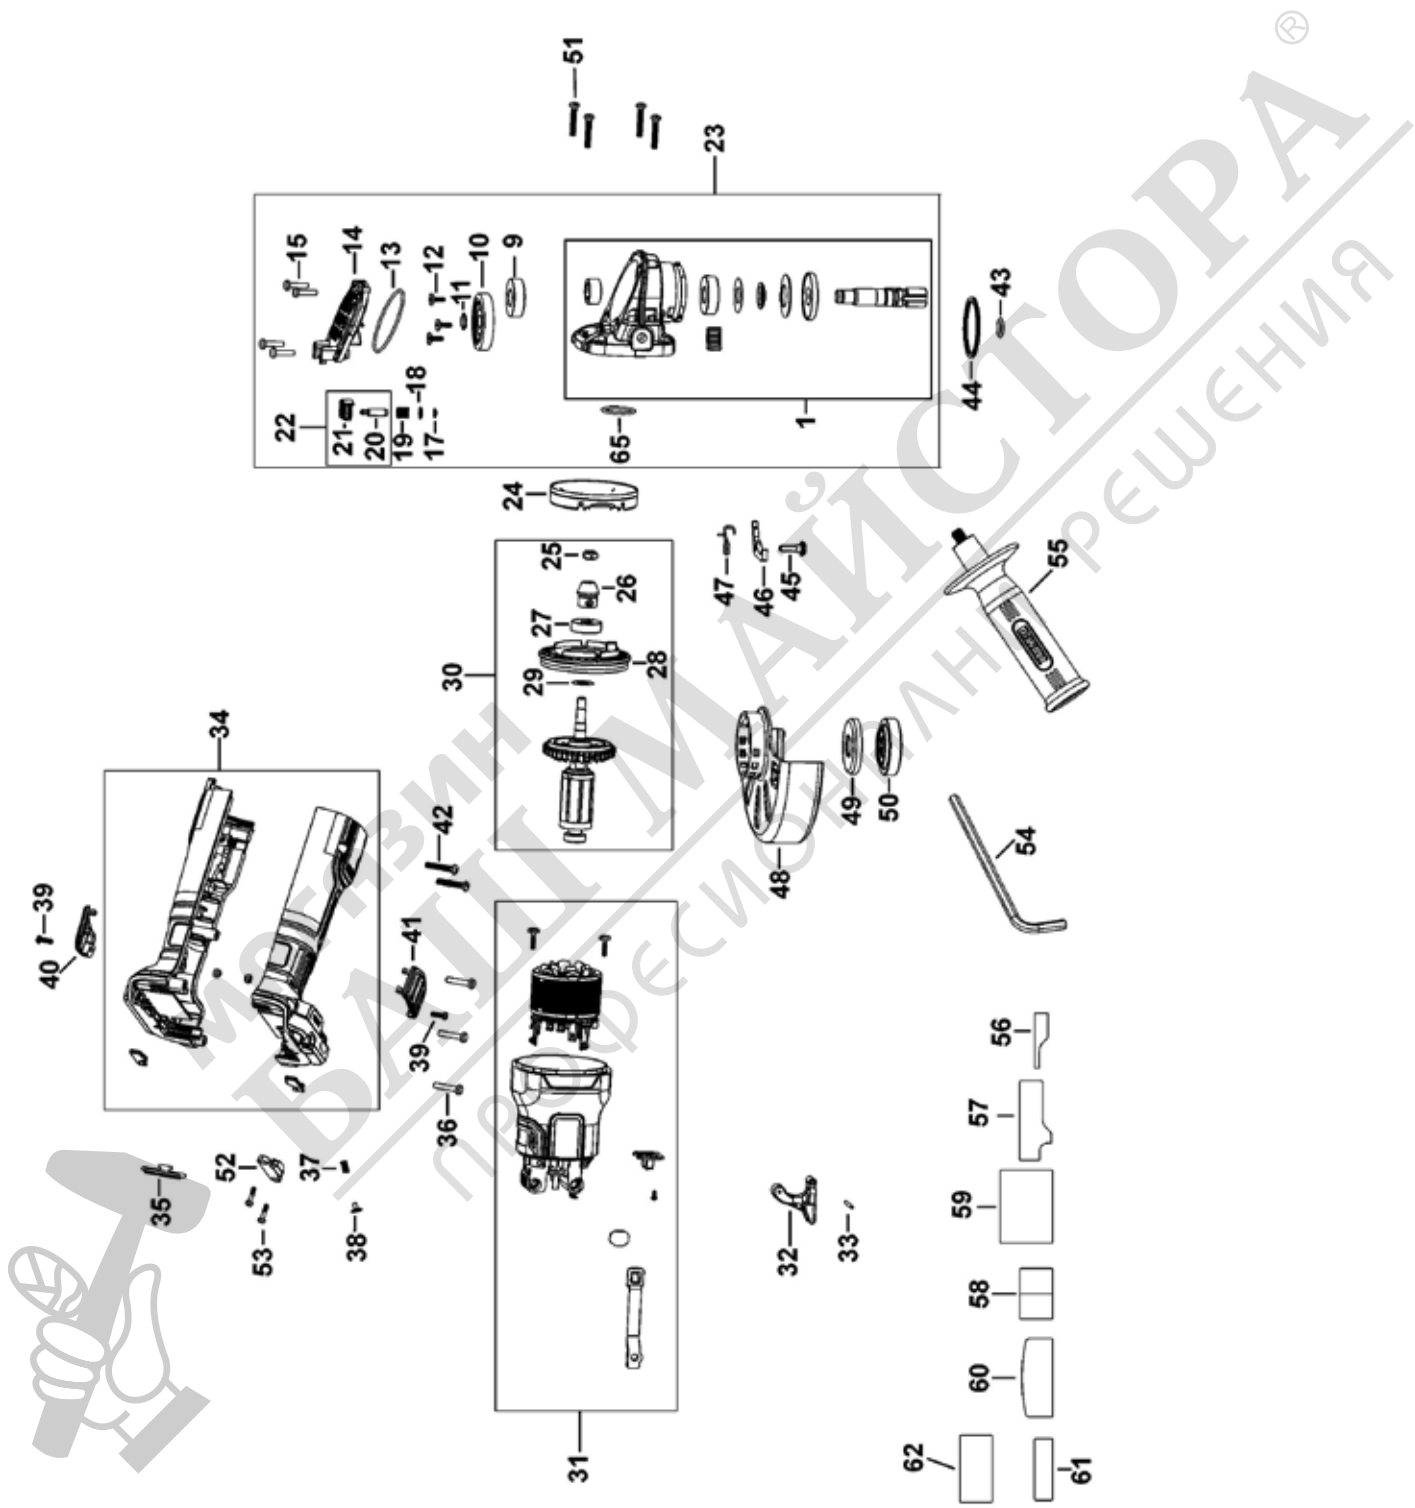

DCG409NT ANGLE GRINDER 1

©

Parts List DCG409NT ANGLE GRINDER 1

Item	Part Number	Qty	Part Description	General Description	Other Info	Repair Inst	Markets
1	N918410	1	SPINDLE SA			No	XJ
9	N150961	1	BEARING			No	XJ
10	N153126	1	GEAR			No	XJ
11	444793-00	1	CIRCLIP			No	XJ
12	N118088	3	SCREW			No	XJ
13	N094024	1	O RING			No	XJ
14	N851776	1	GEARCASE COVER			No	XJ
15	N122904	4	SCREW			No	XJ
17	N094012	1	O RING			No	XJ
18	N447838	1	WASHER			No	XJ
19	N092954	1	SPRING			No	XJ
20	N114592	1	SPINDLE LOCK			No	XJ
21	N126105	1	BUTTON			No	XJ
22	N181767	1	SPINDLE LOCK			No	XJ
23	N887982	1	GEARCASE SA			No	XJ
24	N478435	1	BAFFLE			No	XJ
25	604484-00	1	NUT			No	XJ
26	N153125	1	PINION			No	XJ
27	N214432	1	BEARING			No	XJ
28	N478436	1	STATOR			No	XJ
29	N213812	1	WASHER			No	XJ
30	N769802	1	ROTOR SA			No	XJ
31	N889066	1	MOTOR HOUSING SA			No	XJ
32	N497112	1	LEVER			No	XJ
33	N489903	1	PIN			No	XJ
34	N889065	1	CLAMSHELL SET			No	XJ
35	N467560	1	PLATE			No	XJ
36	90611830	3	SCREW			No	XJ
37	N461735	1	SPRING			No	XJ
38	N122099	1	BLOCK			No	XJ
39	N042665	2	SCREW			No	XJ
40	N493573	1	COVER			No	XJ

Parts List DCG409NT ANGLE GRINDER 1

Item	Part Number	Qty	Part Description	General Description	Other Info	Repair Inst	Markets
41	N493572	1	COVER			No	XJ
42	330065-33	2	SCREW			No	XJ
43	633044-00	1	O RING			No	XJ
44	N135116	1	WASHER SPRING			No	XJ
45	N137733	1	SCREW			No	XJ
46	N136731	1	LEVER			No	XJ
47	N105579	1	SPRING			No	XJ
48	N501323	1	GUARD			No	XJ
49	391969-00	1	INNER FLANGE			No	XJ
50	N484250	1	OUTER FLANGE			No	XJ
51	330065-31	4	PLASTIC SCREW			No	XJ
52	N787996	1	INSERT			No	XJ
53	N831593	2	SCREW			No	XJ
54	N107295	1	HEX KEY	6 mm		No	XJ
55	N421925	1	SIDE HANDLE			No	XJ
56	N860997	1	BRAND LABEL			No	XJ
57	N860994	1	RATING PLATE			No	XJ
58	N860996	1	WARNING LABEL			No	XJ
59	N499037	1	LABEL			No	XJ
60	N196273	1	LABEL			No	XJ
61	N861001	1	LABEL			No	XJ
62	N883657	1	LABEL			No	XJ
65	N119639	1	O RING			No	XJ