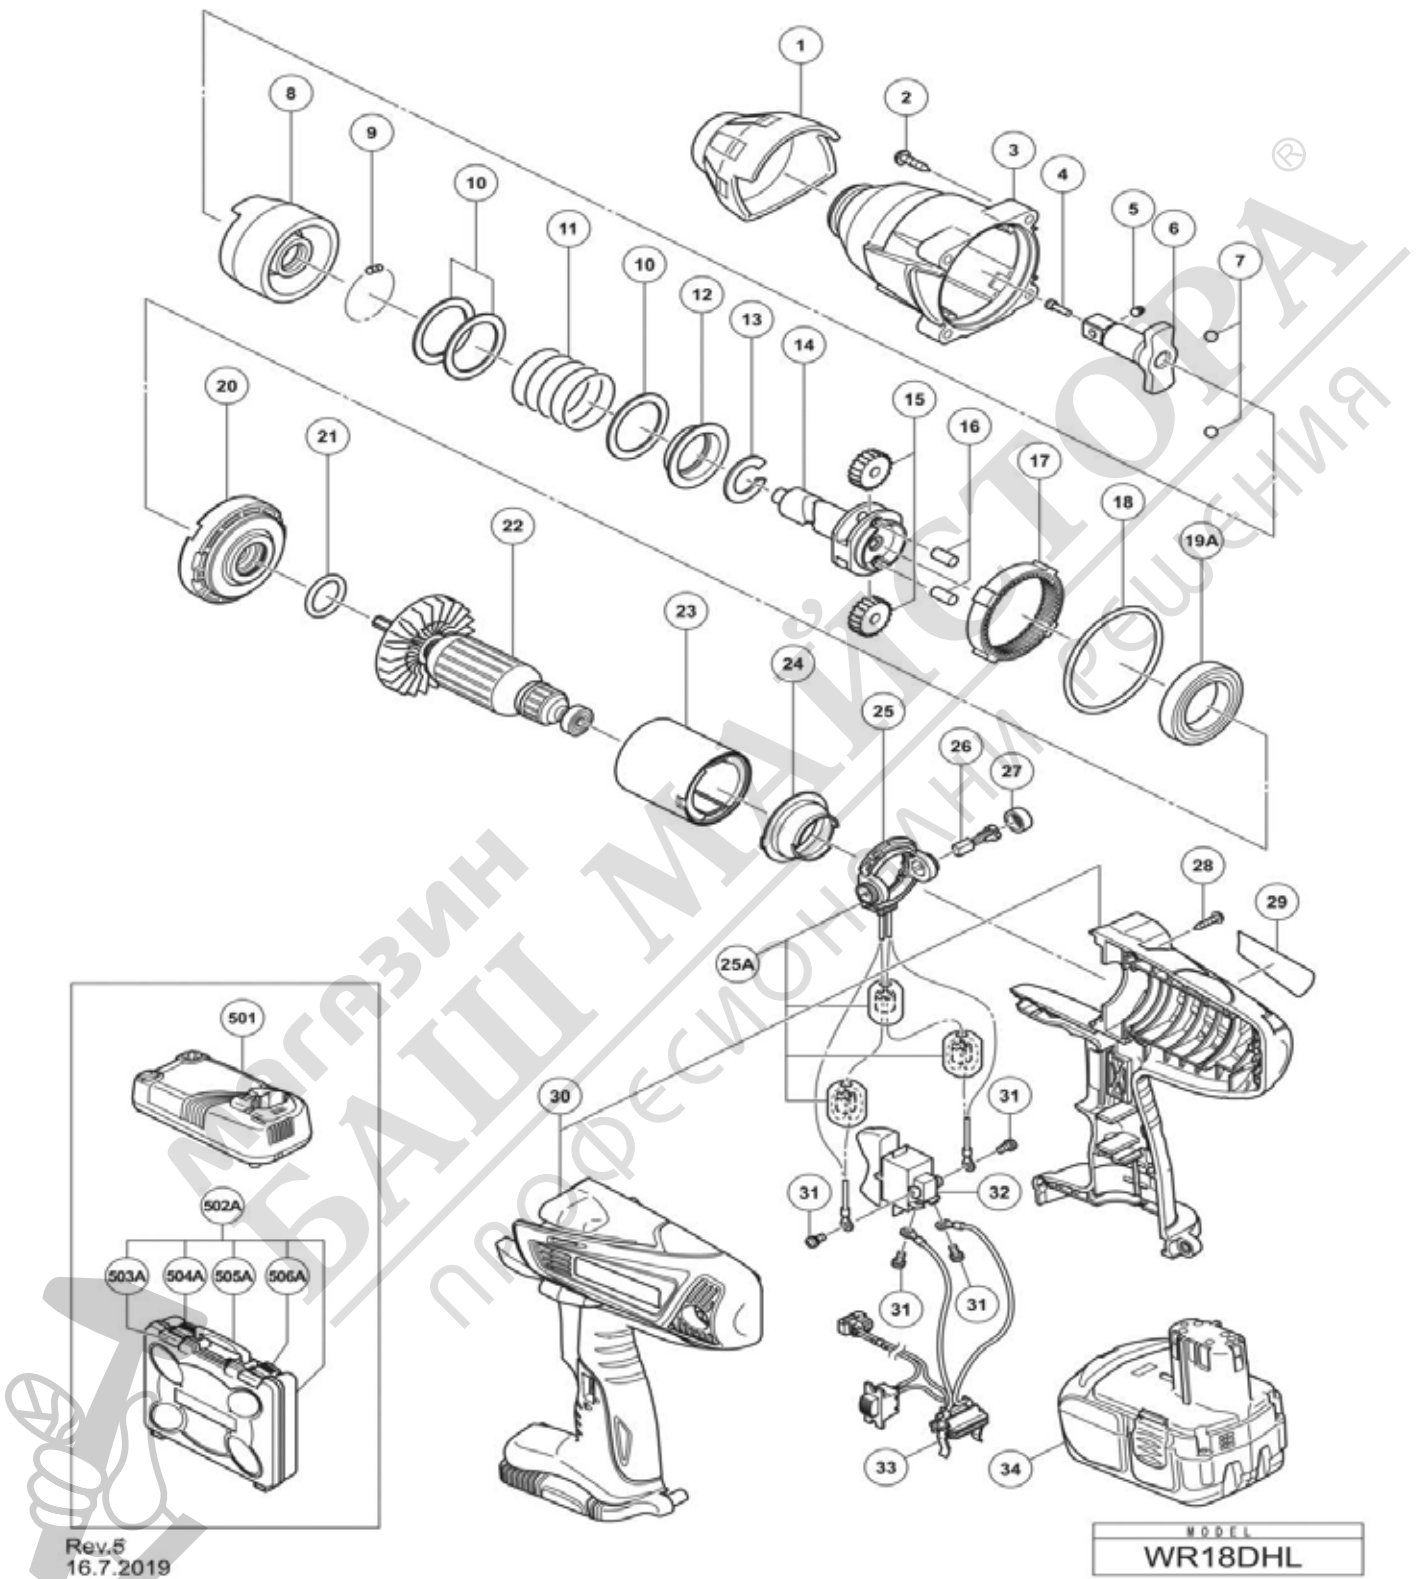

Hitachi / Hikoki WR18DHL Cordless Impact Wrench Spare Parts

An exploded diagram and spare parts listing for the Hitachi / Hikoki WR18DHL Cordless Impact Wrench

1 - FRONT CAP HIT-333809.A1
333809

2 - TAPPING SCREW (W/SP. WASHER) D5X35(BLACK) HIT-334307.A0