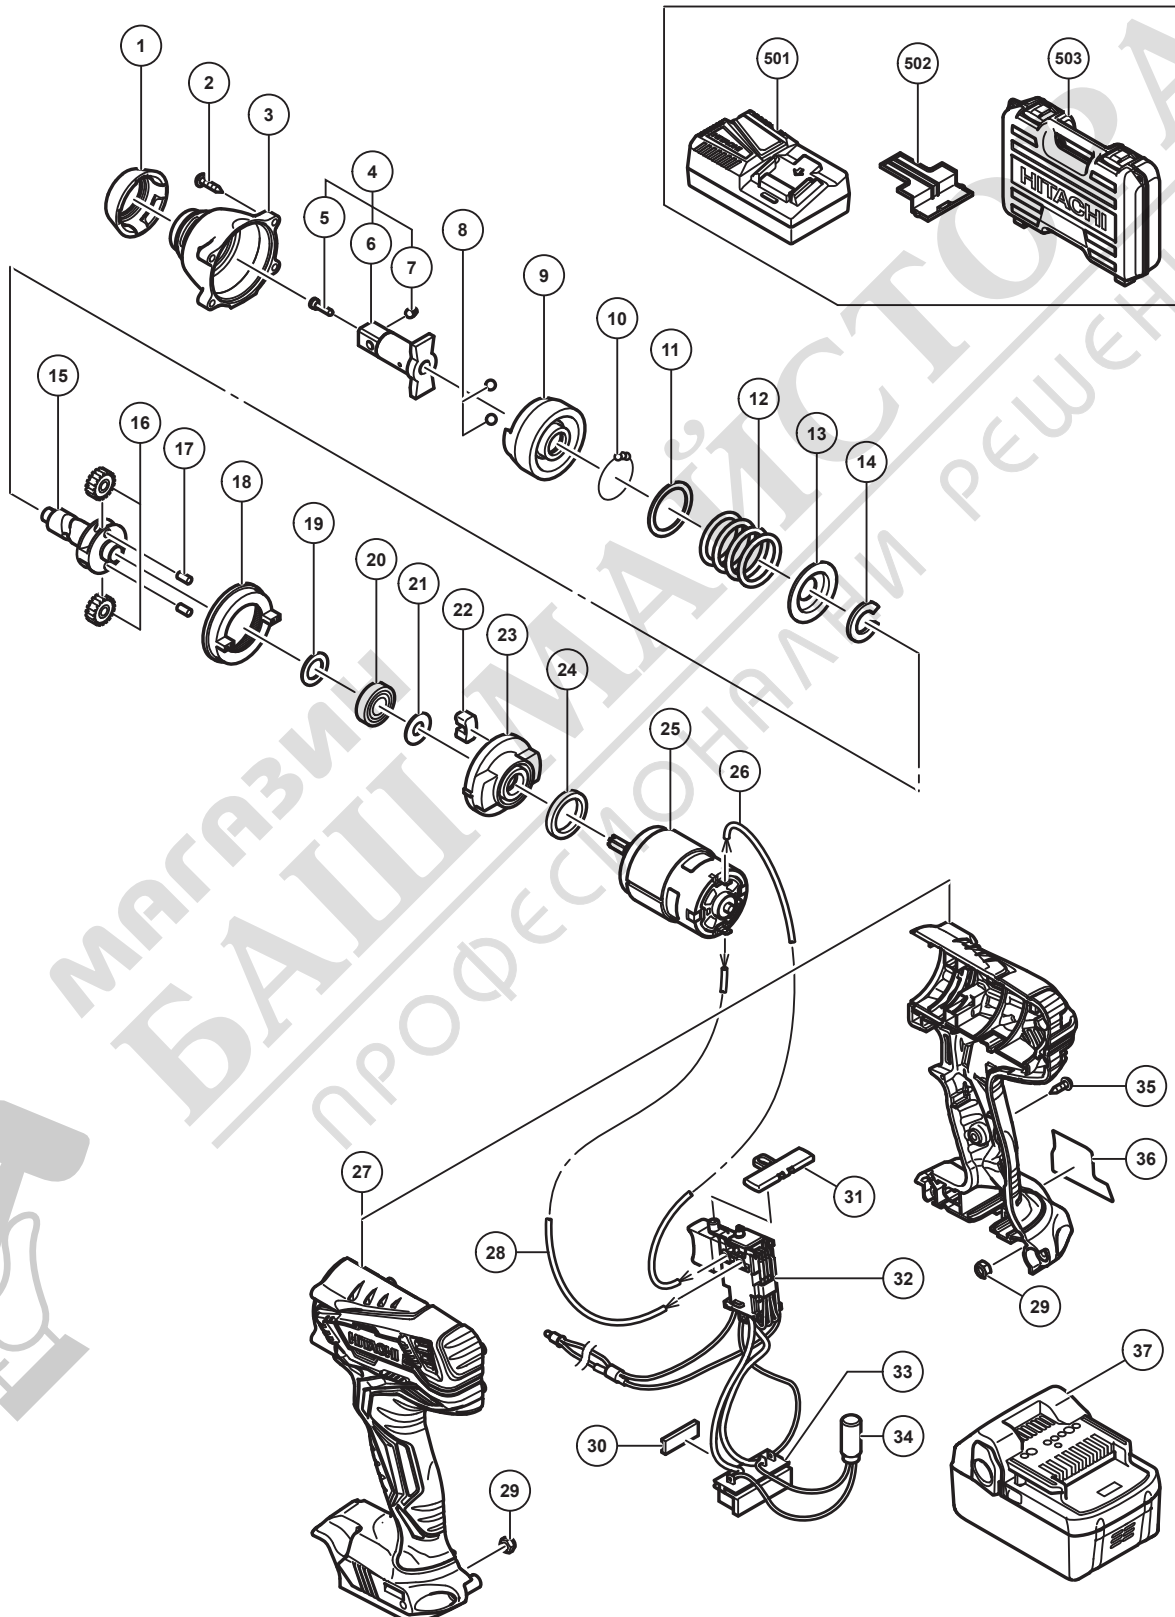

## ELECTRIC TOOL PARTS LIST

**CORDLESS IMPACT WRENCH**  
**Model WR 18DJL**

**2015·2·23**  
**(E1)**

**PARTS**

WR 18DJL

ITEM NO.	CODE NO.	DESCRIPTION	NO. USED	REMARKS
1	336636	FRONT CAP	1	
2	319917	TAPPING SCREW (W/SP. WASHER) D4 X 25(BLACK)	4	
3	338440	HAMMER CASE	1	
4	338441	ANVIL (D) ASS'Y	1	INCLUD.5-7
5	324257	PIN RETAINER (B)	1	
6	338442	ANVIL (D)	1	
7	324256	PLUNGER (B)	1	
8	959154	STEEL BALL D5.556 (10 PCS.)	2	
9	336641	HAMMER (C)	1	
10	959148	STEEL BALL D3.175 (10 PCS.)	28	
11	315978	WASHER (J)	1	
12	336640	HAMMER SPRING (K)	1	
13	316172	WASHER (S)	1	
14	316171	STOPPER	1	
15	335912	SPINDLE (E)	1	
16	326295	IDLE GEAR SET (2 PCS.)	2	
17	319914	NEEDLE ROLLER	2	
18	330657	RING GEAR	1	
19	319911	WASHER (E)	1	
20	6901VV	BALL BEARING 6901VVCMP2L	1	
21	331288	FELT	1	
22	324230	DAMPER (A)	2	
23	331286	INNER COVER	1	
24	321894	DAMPER	1	
25	336628	MOTOR DC 18V	1	
26	329529	INTERNAL WIRE (RED) 140L	1	
27	336627	HOUSING (A).(B) SET	1	
28	323165	INTERNAL WIRE (BLACK) 75L	1	
29	327002	LOCK NUT M4 (BLACK)	2	
30	331101	CUSHION	1	
31	336638	PUSHING BUTTON (A)	1	
32	338444	SWITCH	1	
33	338877	BATTERY TERMINAL	1	
34	329677	NOISE SUPPRESSOR	1	
35	313687	TAPPING SCREW (W/FLANGE) D3 X 16 (BLACK)	8	
36		NAME PLATE	1	
37	336265	BATTERY BSL 1850 (CHN)	2	INCLUD.502