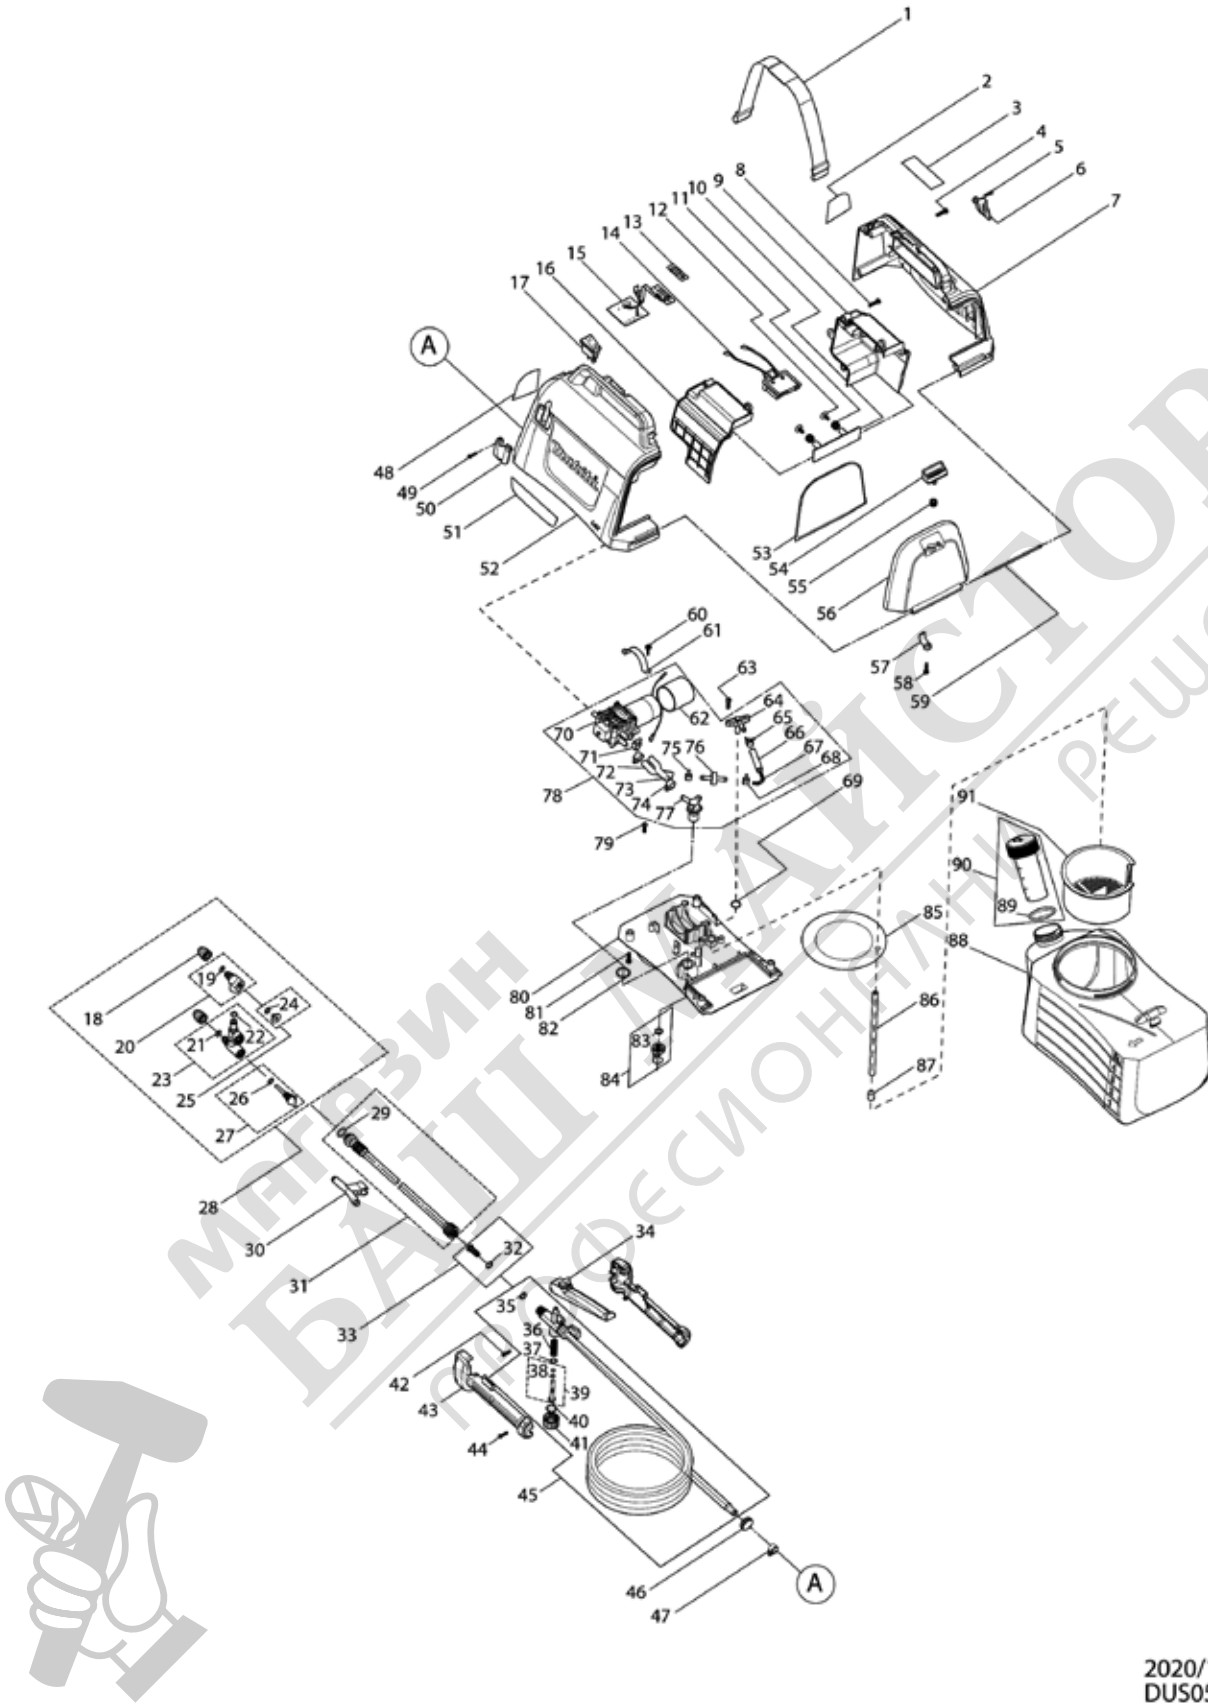

Model No.DUS054 CORDLESS GARDEN SPRAYER

2020/11
DUS054

Model No.DUS054 CORDLESS GARDEN SPRAYER

Item	Parts No.	Description	I/C	QTY	New/Old	Opt. 1	Opt. 2	NOTE
001	PR00000128	SHOULDER STRAP		1				
002	PR00000206	WARNING TEXT LABEL-EN		1				
003	PR00000224	RATING LABEL-0013		1				
004	PR00000183	TAPPINNG SCREW ST4.0X16		6				
005	PR00000182	TAPPINNG SCREW ST2.9X12		2				
006	PR00000191	HOLDER		1				
007	PR00000192	HOUSING SET		1				
D10		INC. 52						
008	PR00000183	TAPPINNG SCREW ST4.0X16		4				
009	PR00000193	BATTERY HOUSING		1				
D10		INC. 16						
010	PR00000130	DAM-BOARD		1				
011	PR00000194	SPRING		2				
012	PR00000132	TAPPING SCREW ST4.0X12		2				
013	PR00000133	INDICATION LABEL		1				
014	PR00000195	TERMINAL		1				
015	PR00000196	PCB		1				
016	PR00000193	BATTERY HOUSING		1				
D10		INC. 9						
017	PR00000136	SWITCH		1				
018	PR00000137	SPRAY HEAD		2				
019	PR00000186	O RING 6X2		1				
020	PR00000138	NOZZLE HOLDER		1				
D10		INC. 19						
021	PR00000186	O RING 6X2		1				
022	PR00000186	O RING 6X2		1				
023	PR00000139	ROD JOINT		1				
D10		INC. 21,22						
024	PR00000186	O RING 6 X2		1				
025	PR00000140	END CAP		1				
D10		INC. 24						
026	PR00000186	O RING 6X2		1				
027	PR00000141	ADJUSTING KNOB		1				
D10		INC. 26						
028	PR00000142	TOW HEAD NOZZLE		1				
D10		INC. 18,20,23,25,27						
029	PR00000143	SEAL PAD 9X17X2		1				
030	PR00000144	HOOK		1				
031	PR00000145	SPRAY WAND		1				
D10		INC. 29						
032	PR00000146	O SEAL RING 4.5X1.5		1				
033	PR00000147	FILTER ASSEMBLY		1				